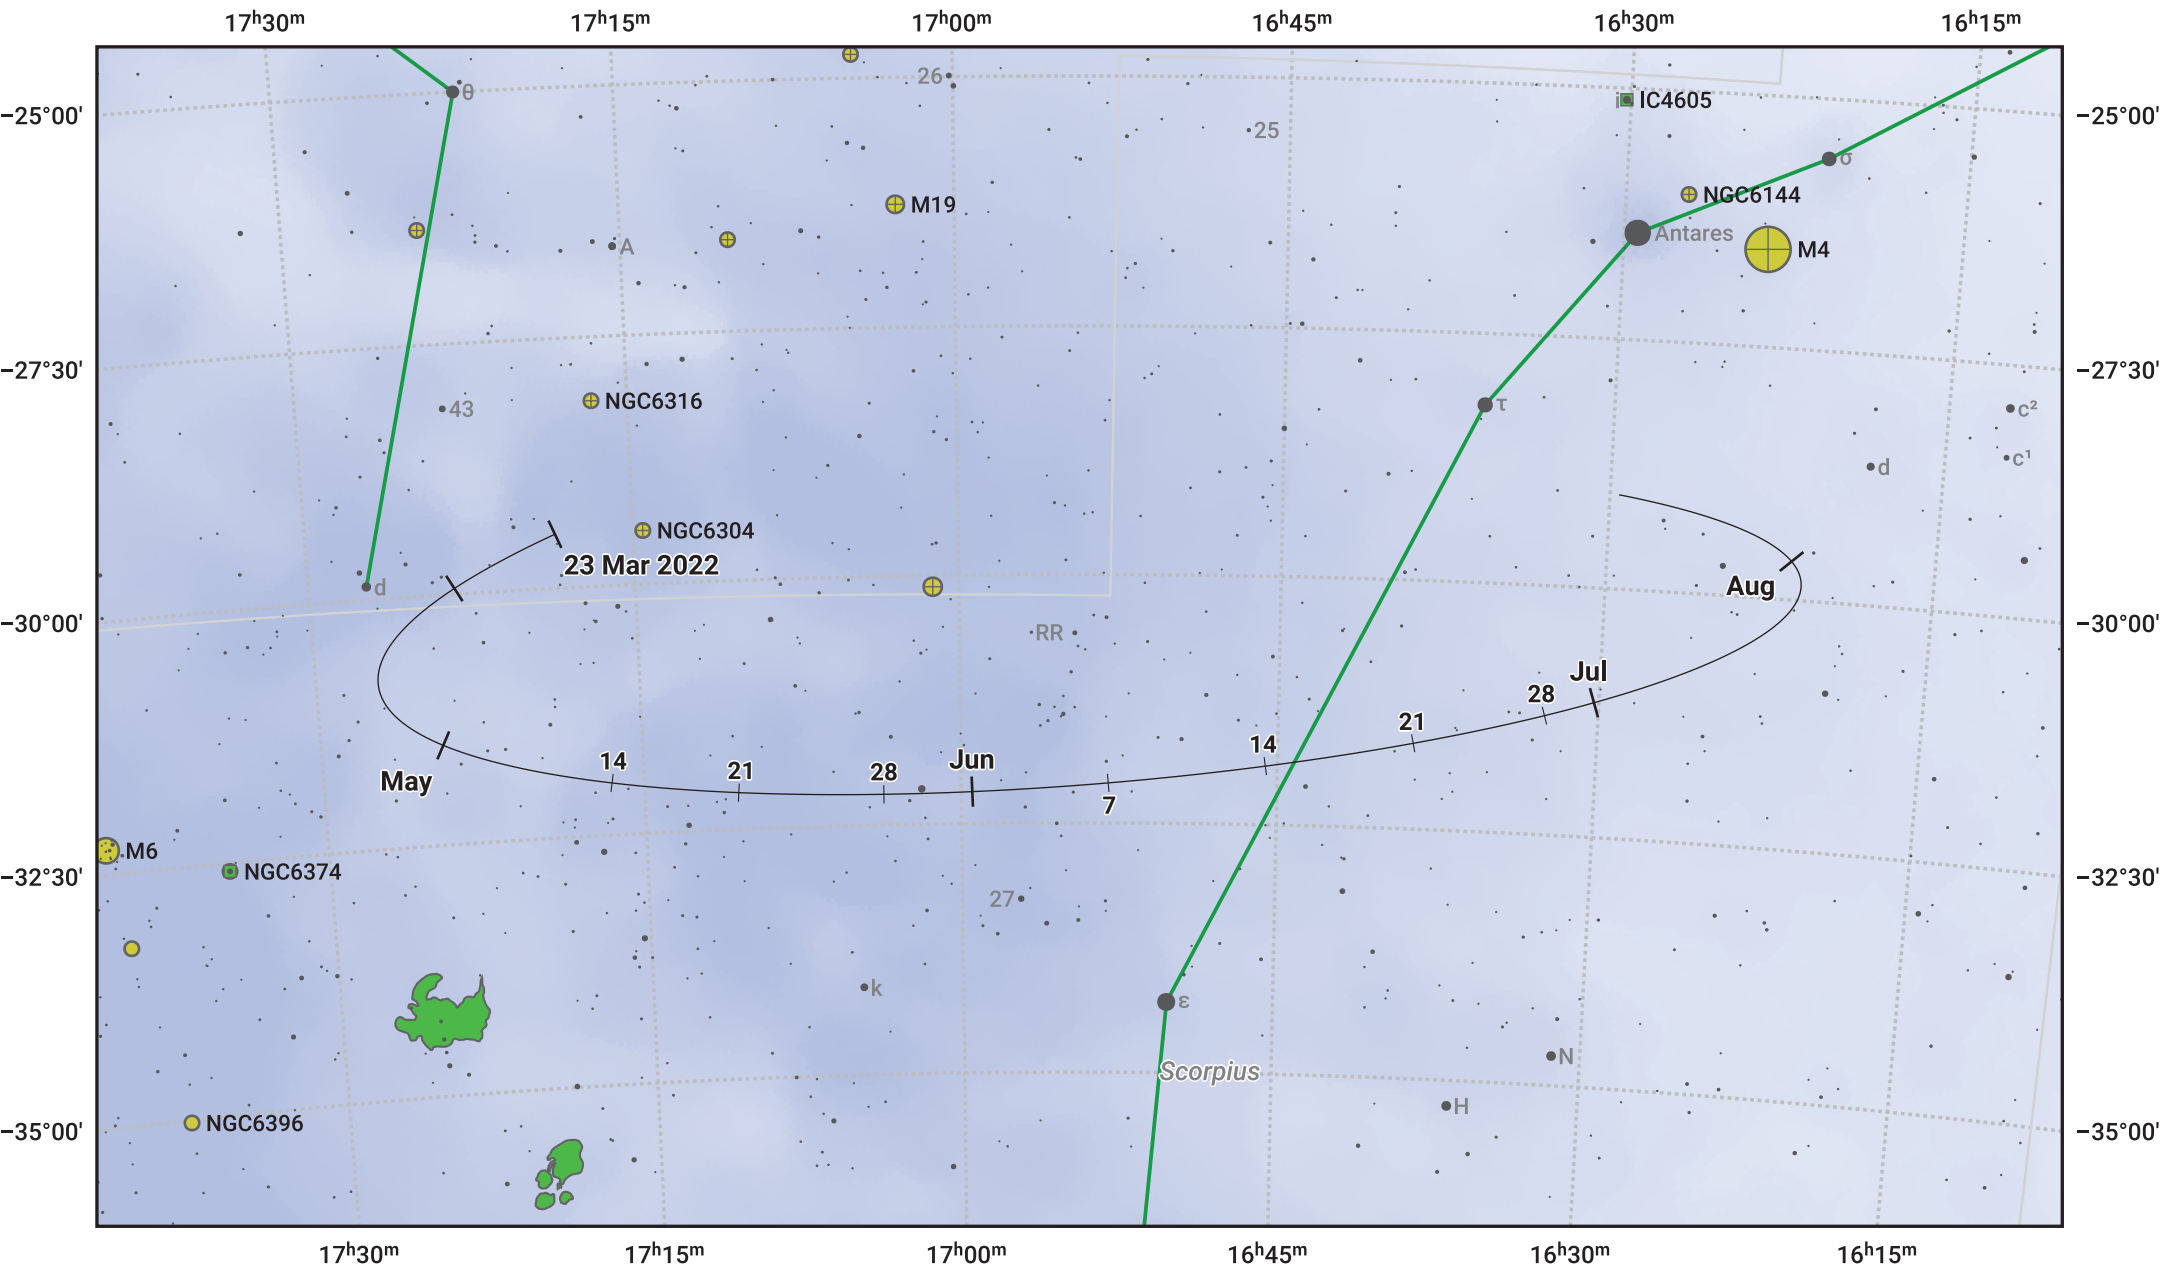

The path of Asteroid 29 Amphitrite around opposition on 6 Jun 2022

© Dominic Ford 2011–2024. Date markers placed at midnight UTC. Downloaded from <https://in-the-sky.org>

Magnitude scale: 9.0 8.0 7.0 6.0 5.0 4.0 3.0 2.0 1.0

— Ecliptic Plane

Galaxy Bright nebula Open cluster Globular cluster

Date	Mag
2022 Apr 1	10.9
2022 May 1	10.4
2022 May 17	10.0
2022 Jun 1	9.7
2022 Jul 1	10.1
2022 Aug 1	10.7