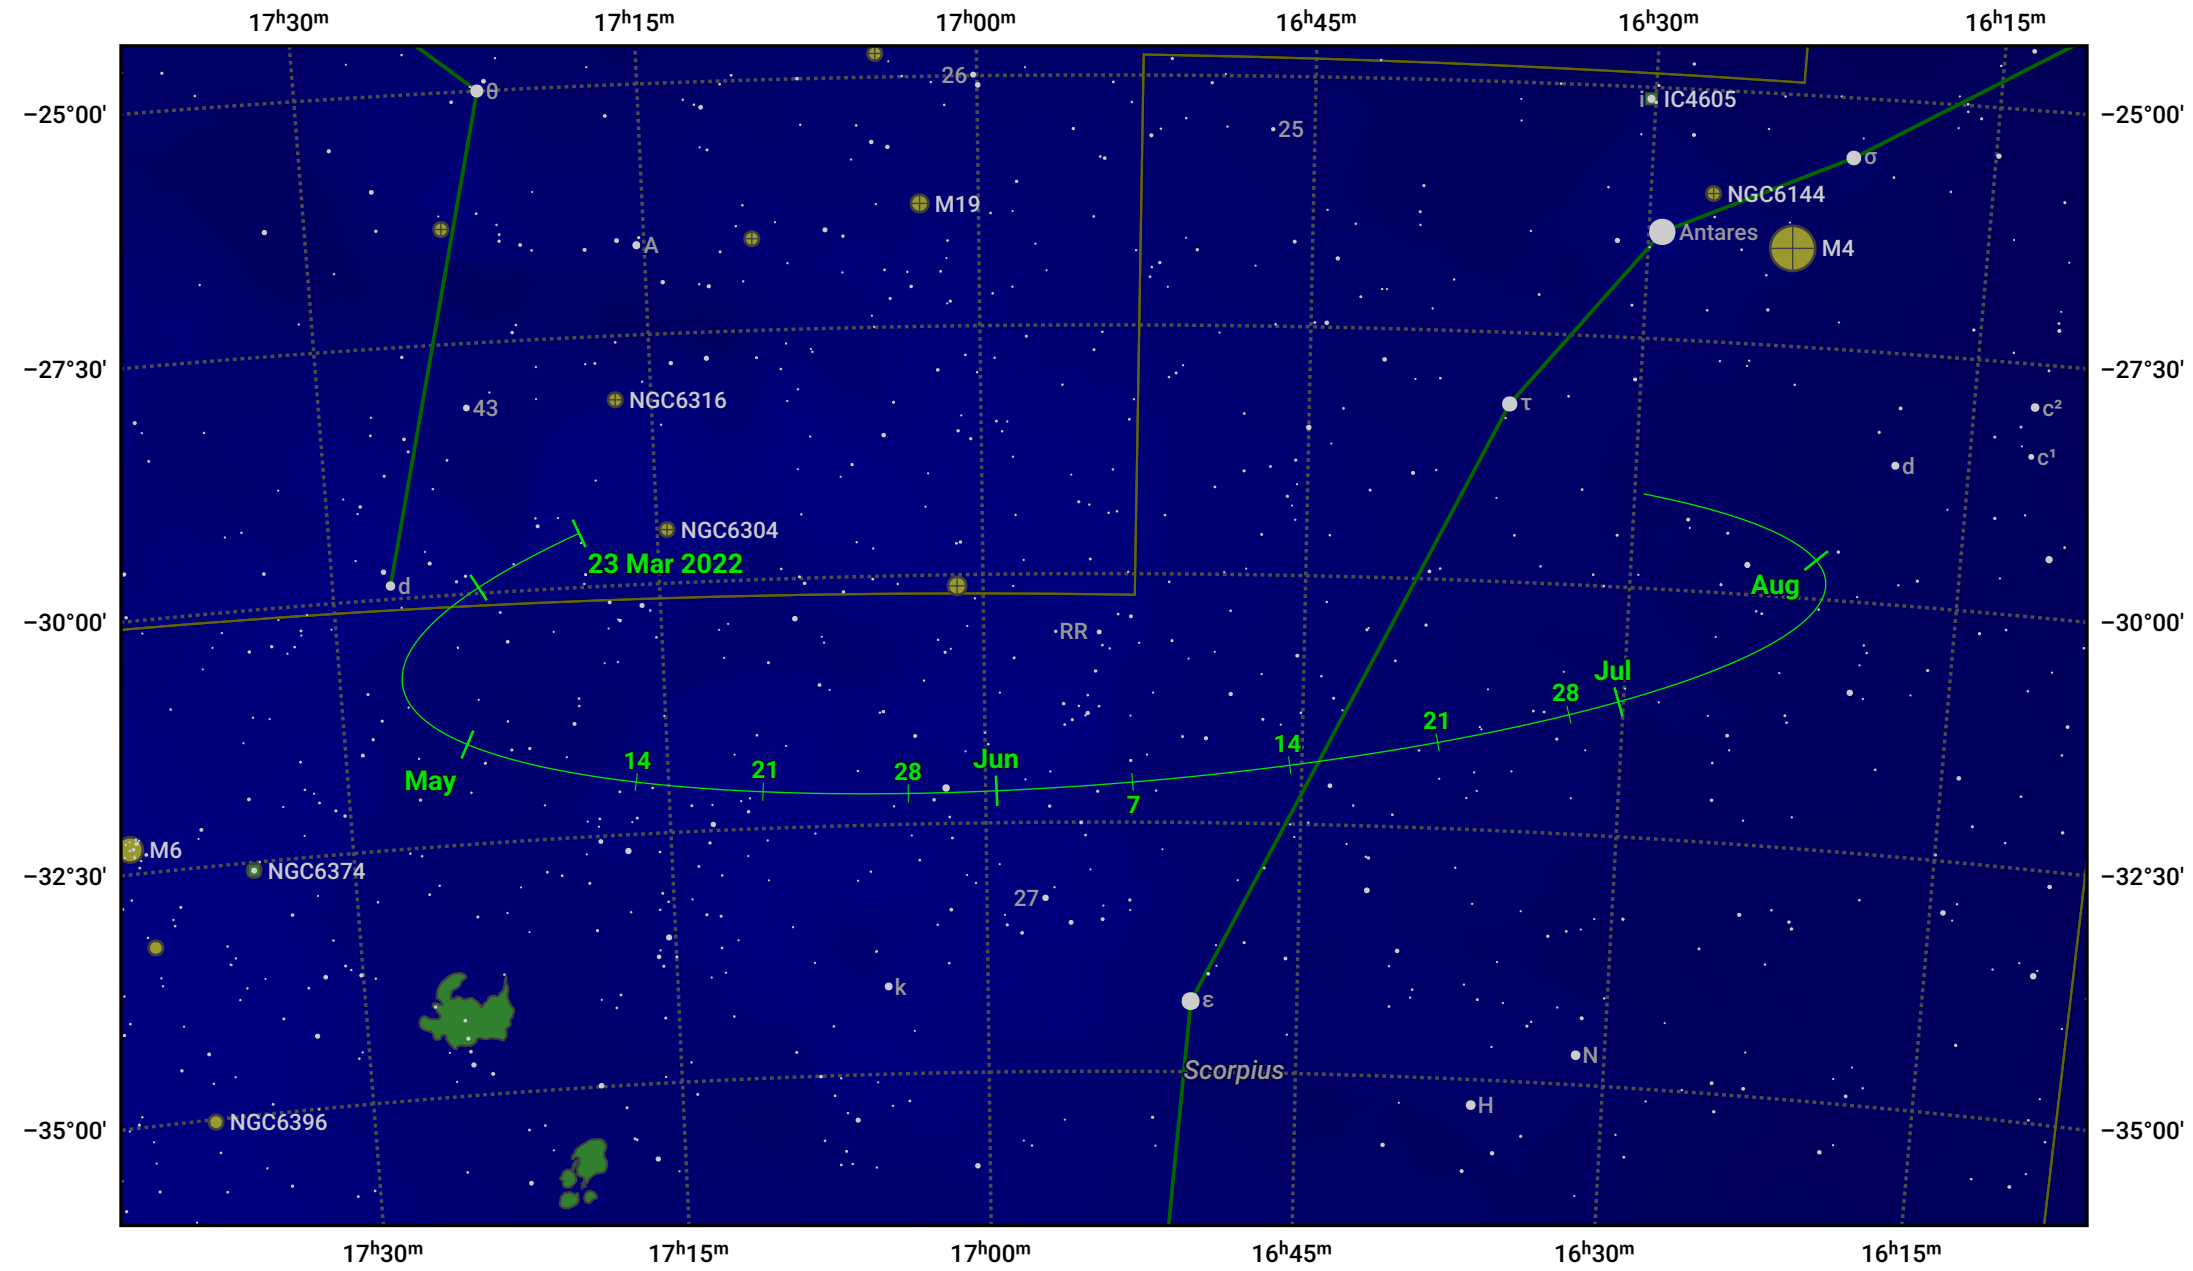

The path of Asteroid 29 Amphitrite around opposition on 6 Jun 2022

© Dominic Ford 2011–2024. Date markers placed at midnight UTC. Downloaded from <https://in-the-sky.org>

Magnitude scale: 9.0 8.0 7.0 6.0 5.0 4.0 3.0 2.0 1.0

— Ecliptic Plane

Galaxy Bright nebula Open cluster Globular cluster

Date	Mag
2022 Apr 1	10.9
2022 May 1	10.4
2022 May 17	10.0
2022 Jun 1	9.7
2022 Jul 1	10.1
2022 Aug 1	10.7