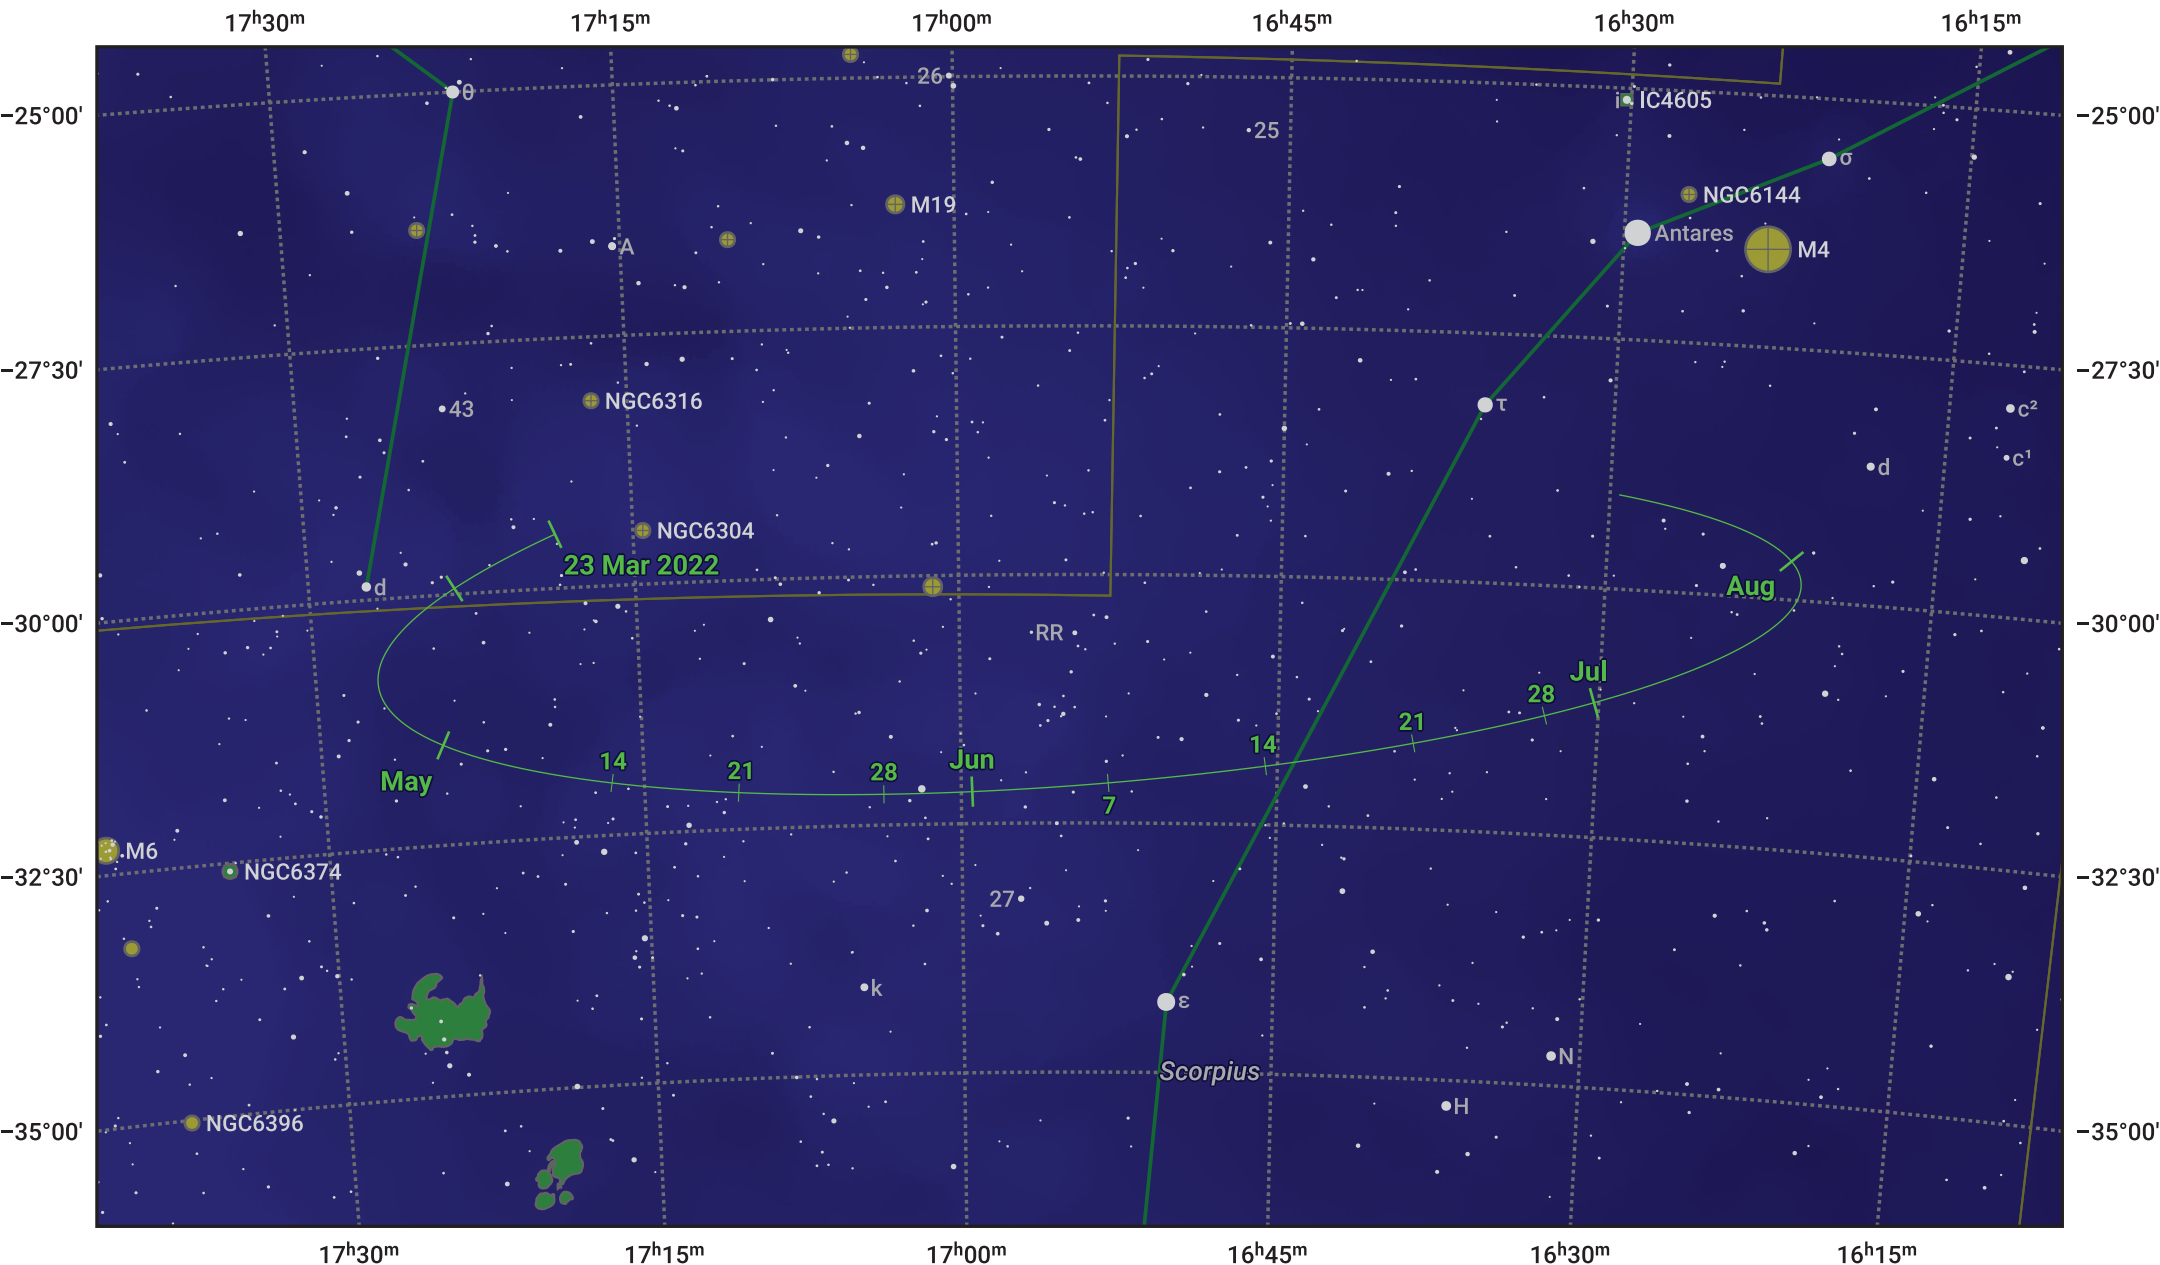

The path of Asteroid 29 Amphitrite around opposition on 6 Jun 2022

© Dominic Ford 2011–2024. Date markers placed at midnight UTC. Downloaded from <https://in-the-sky.org>

Magnitude scale: 9.0 8.0 7.0 6.0 5.0 4.0 3.0 2.0 1.0

— Ecliptic Plane

- ◻ Galaxy
- ◻ Bright nebula
- ◉ Open cluster
- ◉+ Globular cluster

Date	Mag
2022 Apr 1	10.9
2022 May 1	10.4
2022 May 17	10.0
2022 Jun 1	9.7
2022 Jul 1	10.1
2022 Aug 1	10.7