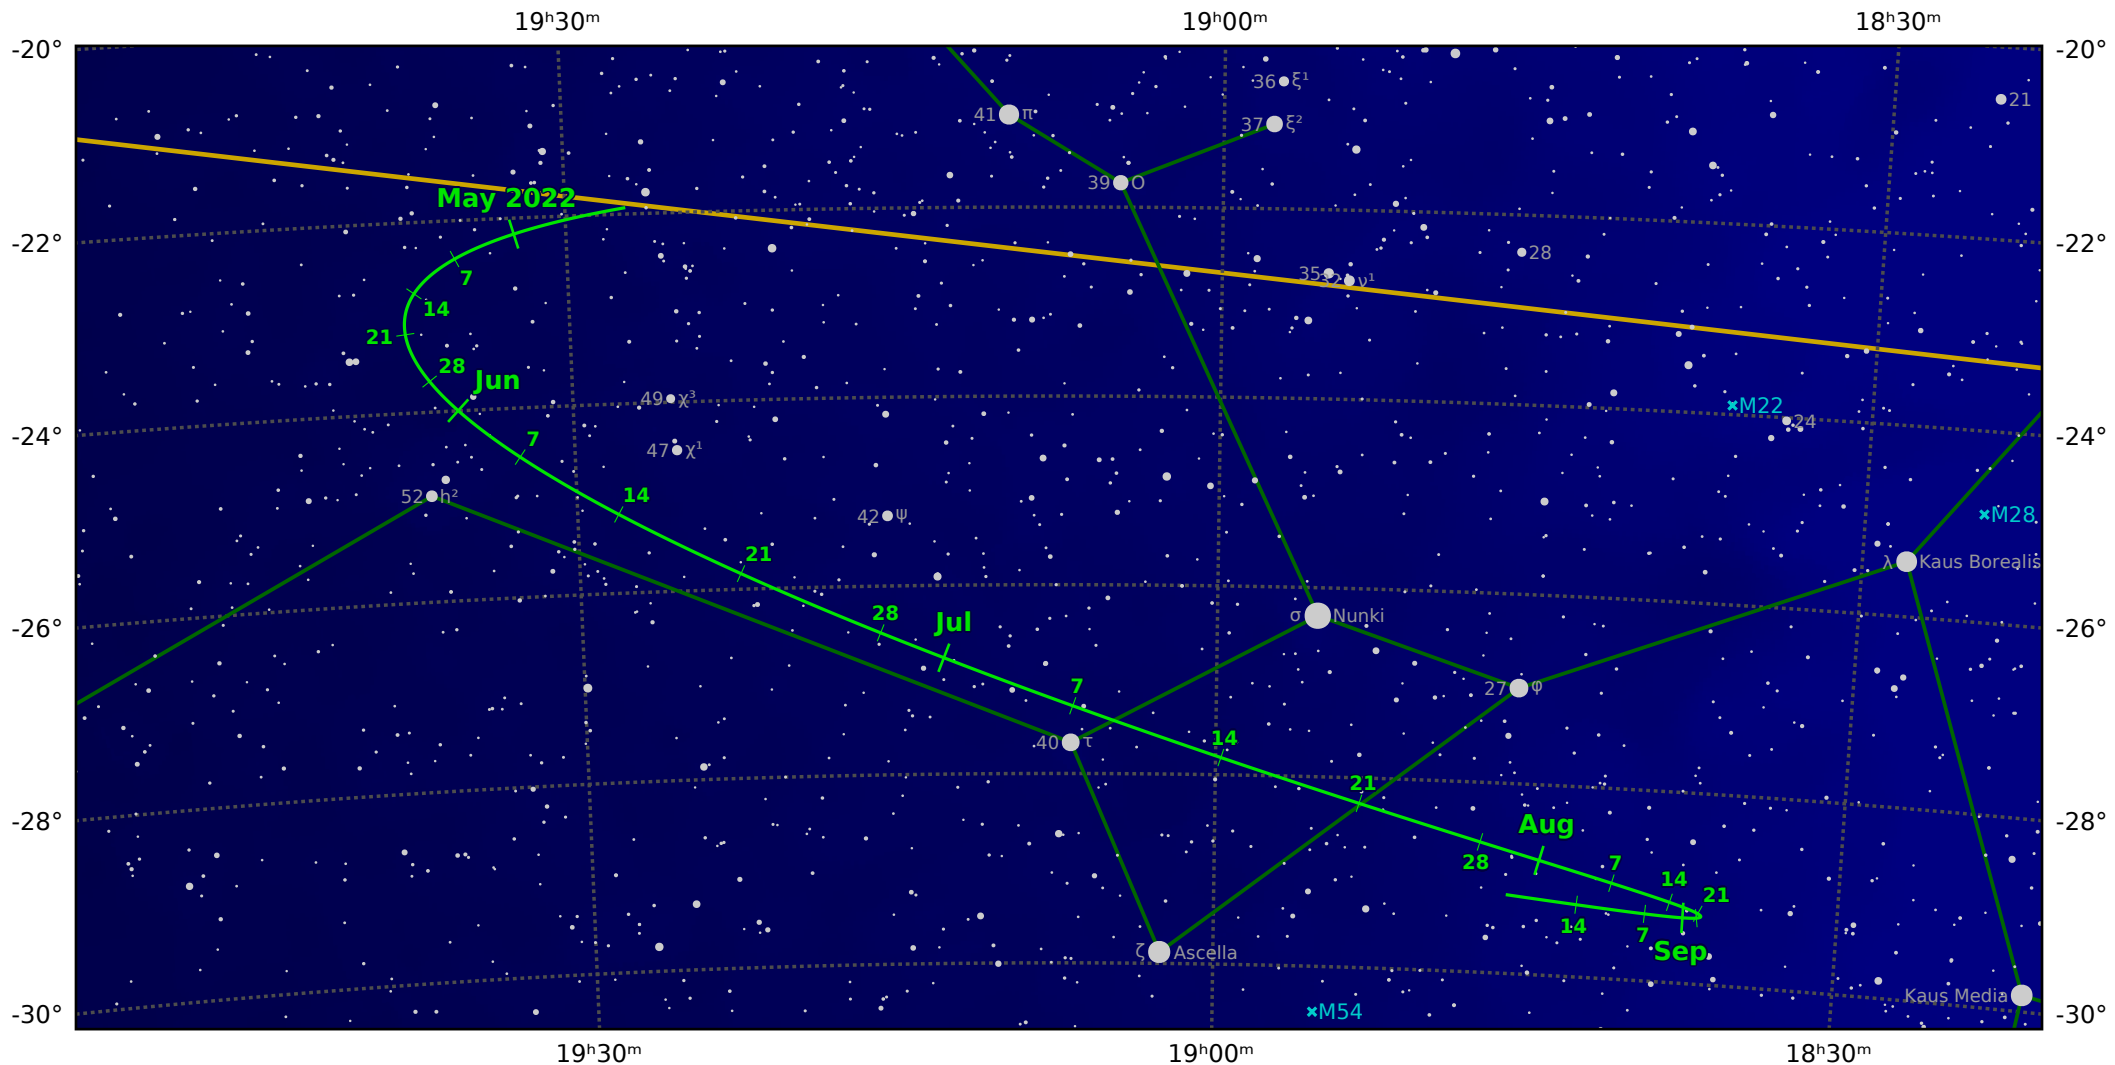

# The path of Asteroid 14 Irene around opposition on 7 Jul 2022

© Dominic Ford 2011–2021. Downloaded from <https://in-the-sky.org>

Magnitude scale: -9.5 -9.0 -8.5 -8.0 -7.5 -7.0 -6.5 -6.0 -5.5 -5.0 -4.5 -4.0 -3.5 -3.0

● 2.5 ● 2.0