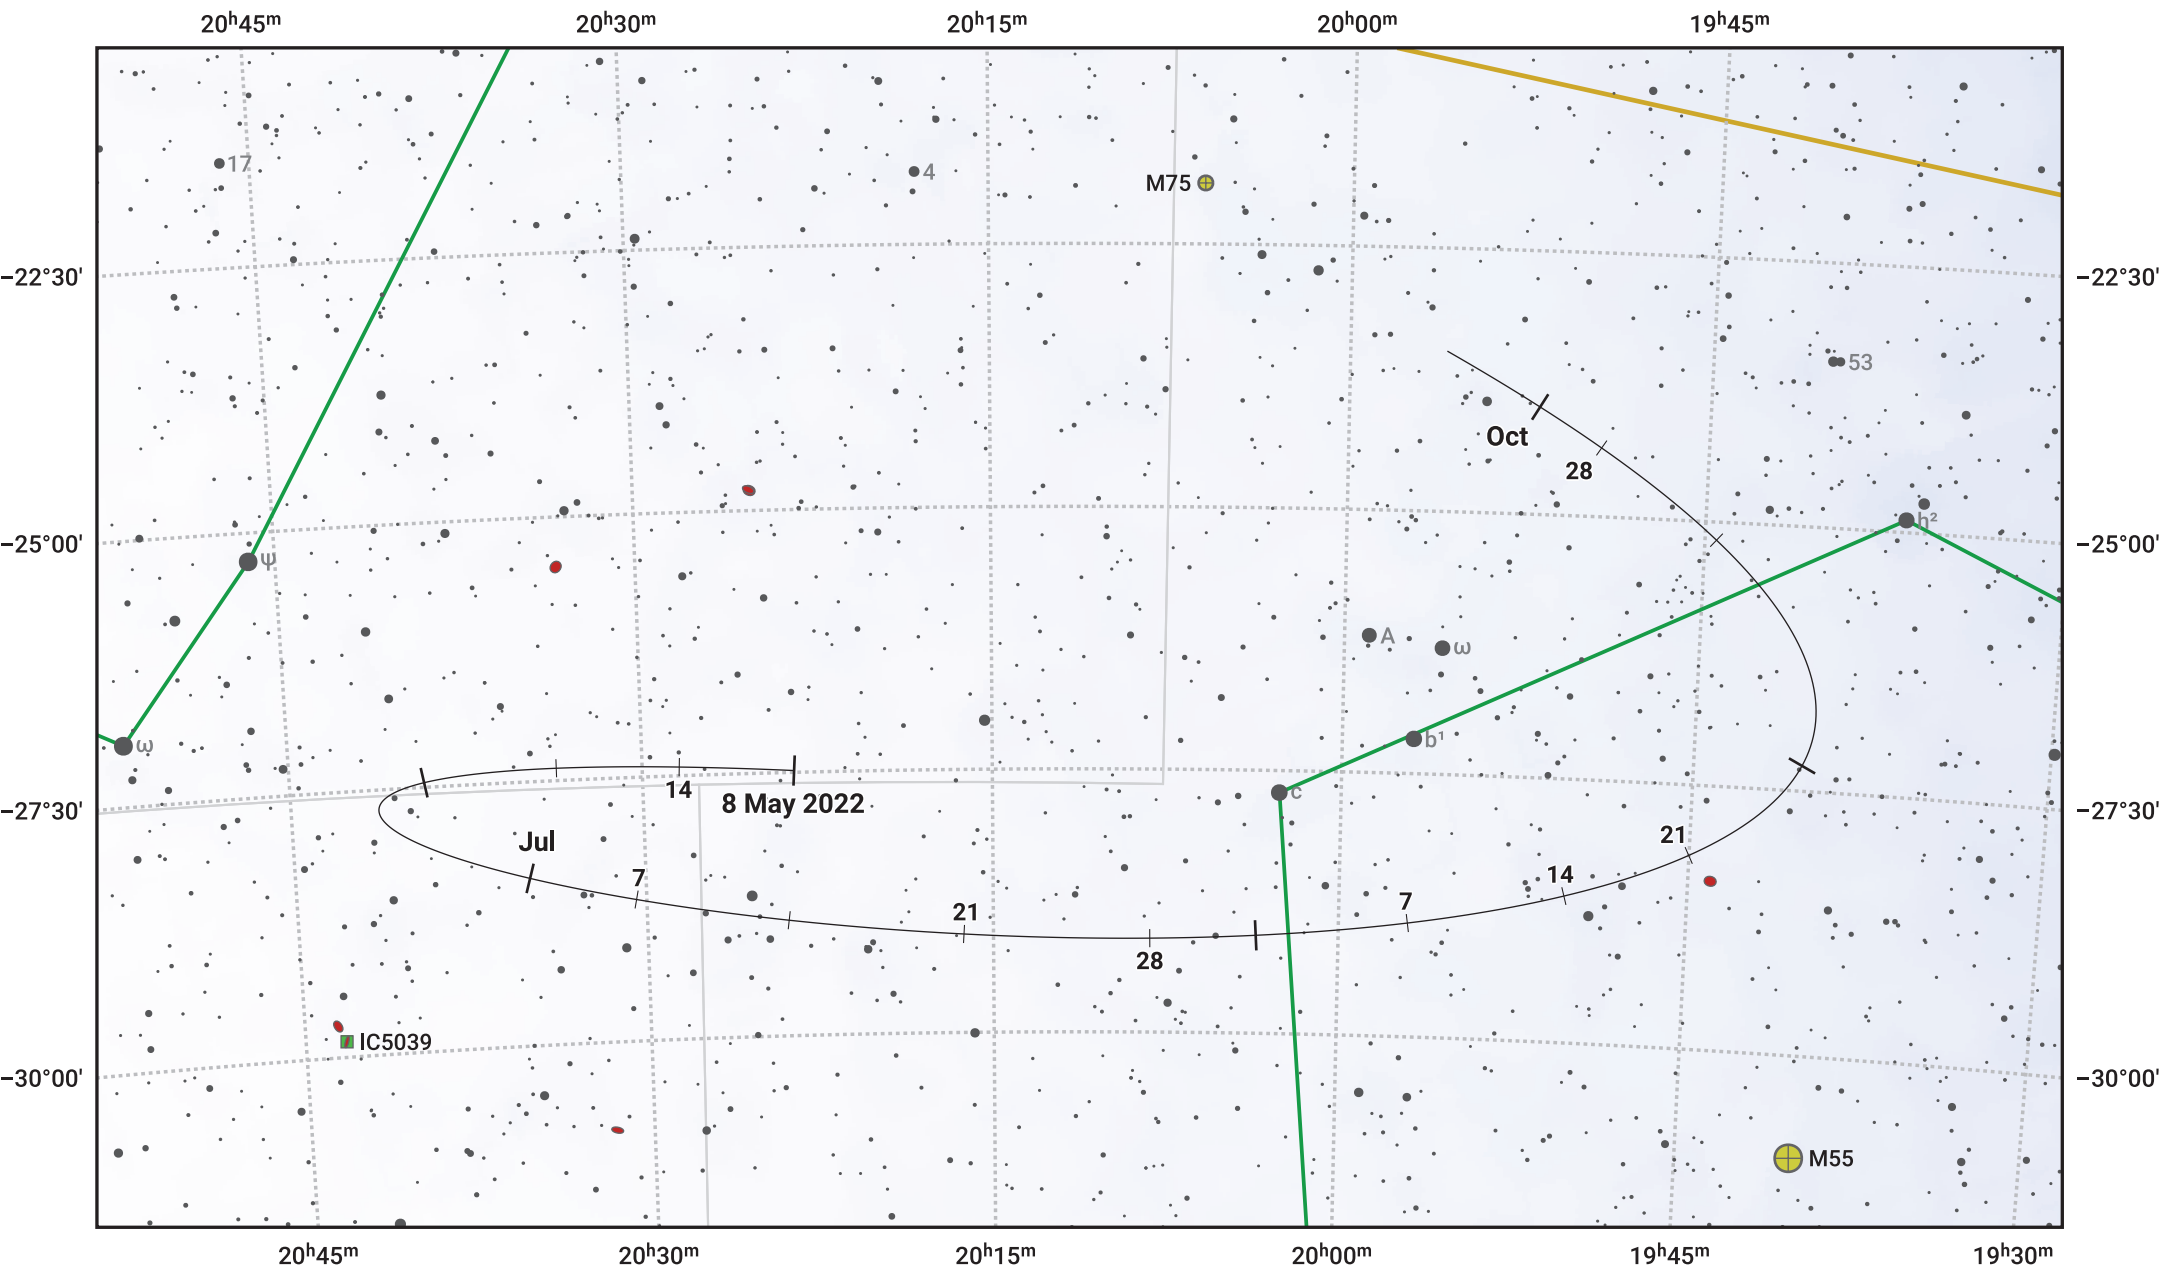

The path of Asteroid 192 Nausikaa around opposition on 22 Jul 2022

© Dominic Ford 2011–2024. Date markers placed at midnight UTC. Downloaded from <https://in-the-sky.org>

Magnitude scale: 10.0 9.0 8.0 7.0 6.0 5.0 4.0

— Ecliptic Plane

Galaxy Bright nebula Open cluster Globular cluster

Date	Mag	Phase
2022 Jun 1	11.0	96%
2022 Jun 17	10.5	98%
2022 Jul 1	10.1	99%
2022 Jul 20	9.5	100%
2022 Aug 1	9.5	100%
2022 Sep 1	10.1	97%
2022 Sep 22	10.5	94%
2022 Oct 1	10.7	94%