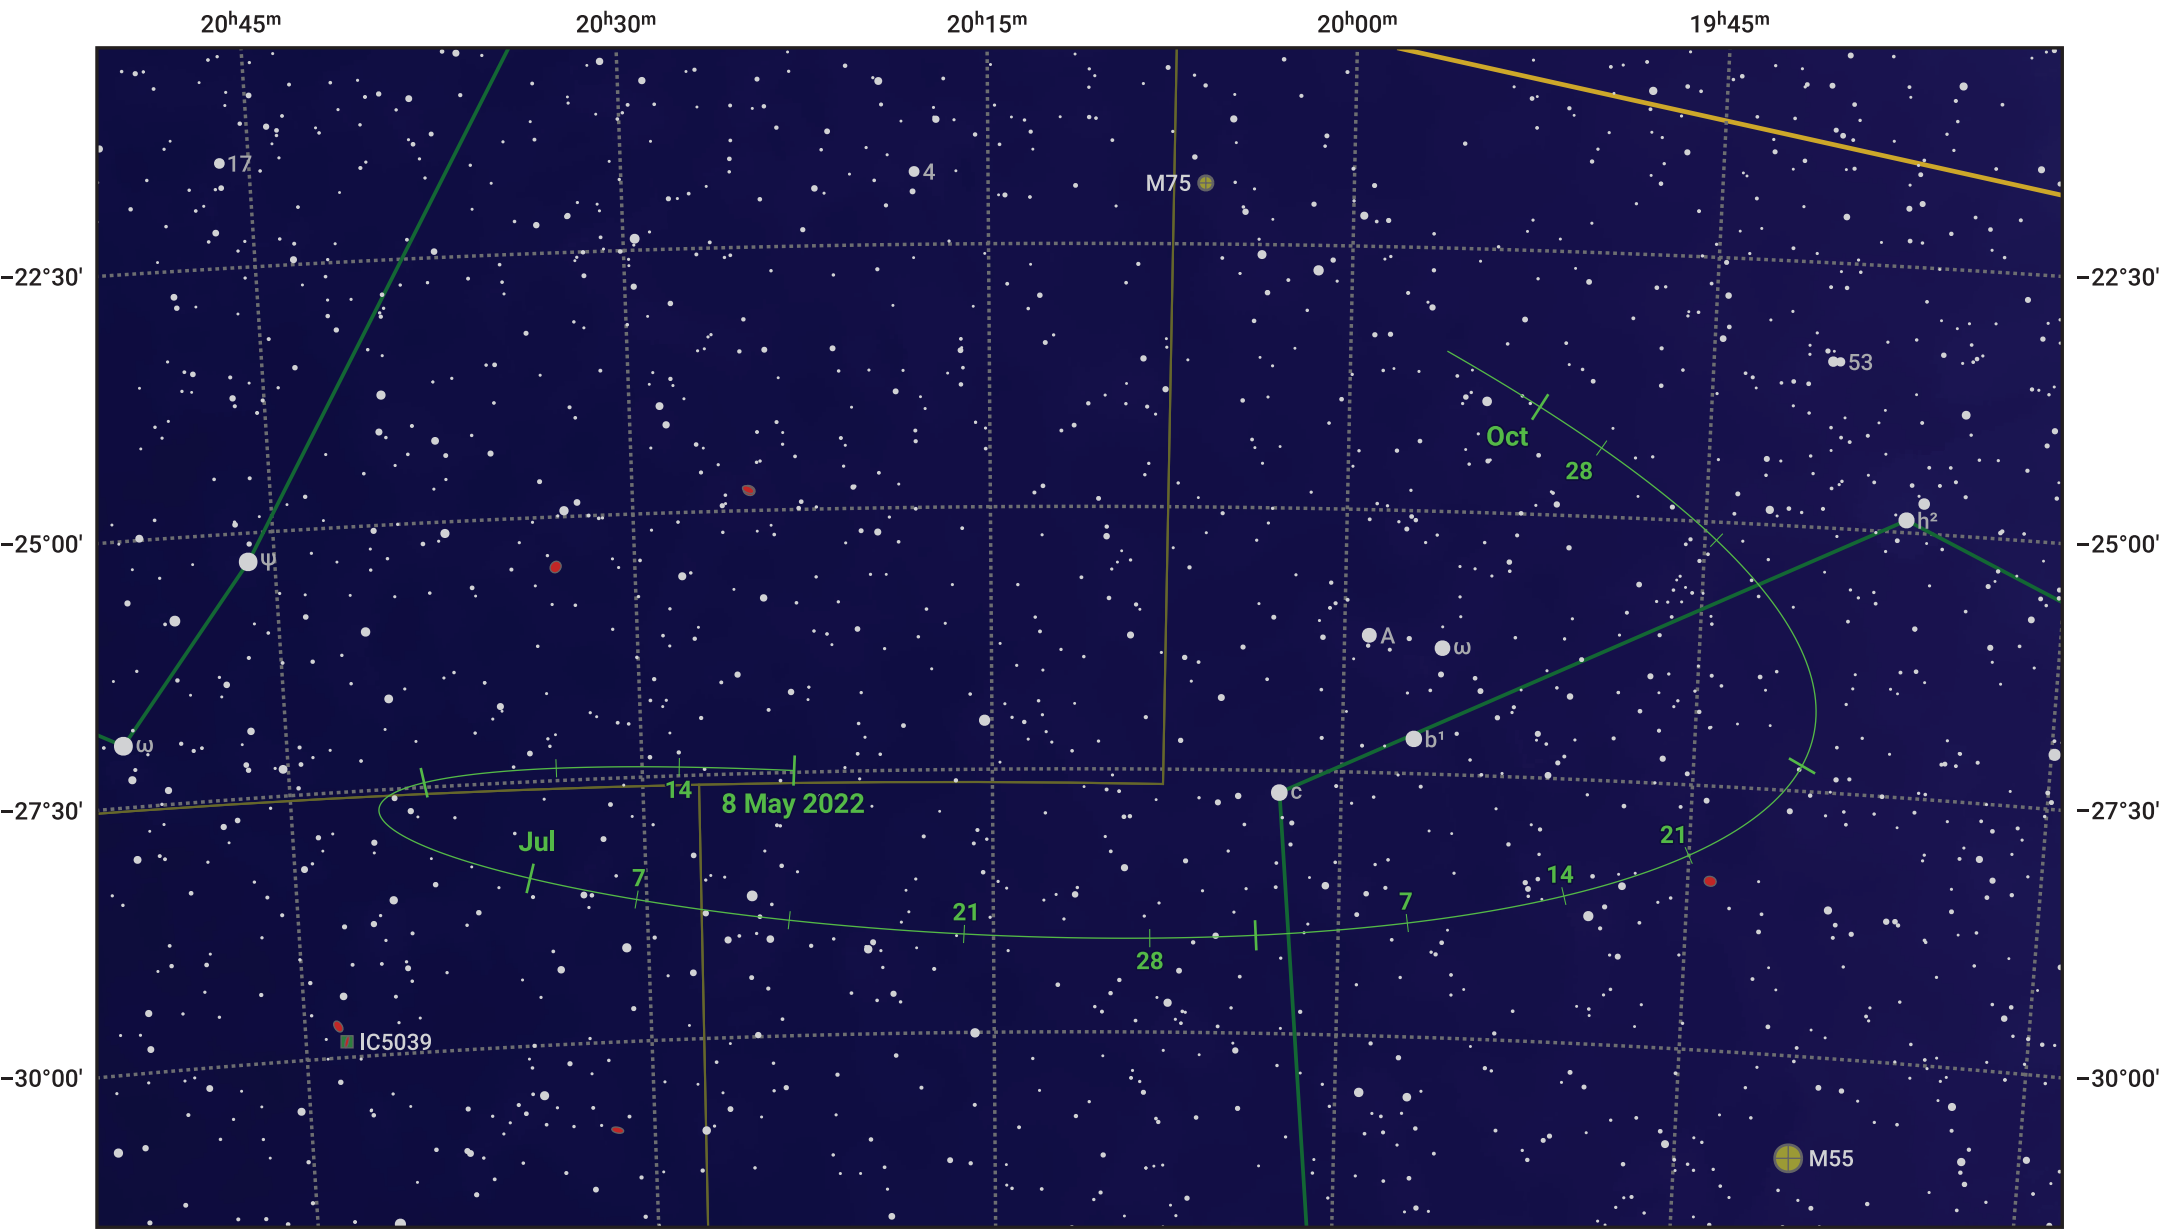

The path of Asteroid 192 Nausikaa around opposition on 22 Jul 2022

© Dominic Ford 2011–2024. Date markers placed at midnight UTC. Downloaded from <https://in-the-sky.org>

Magnitude scale: · 10.0 · 9.0 · 8.0 · 7.0 · 6.0 · 5.0 · 4.0

— Ecliptic Plane

● Galaxy ■ Bright nebula ● Open cluster ● Globular cluster

Date	Mag	Phase
2022 Jun 1	11.0	96%
2022 Jun 17	10.5	98%
2022 Jul 1	10.1	99%
2022 Jul 20	9.5	100%
2022 Aug 1	9.5	100%
2022 Sep 1	10.1	97%
2022 Sep 22	10.5	94%
2022 Oct 1	10.7	94%