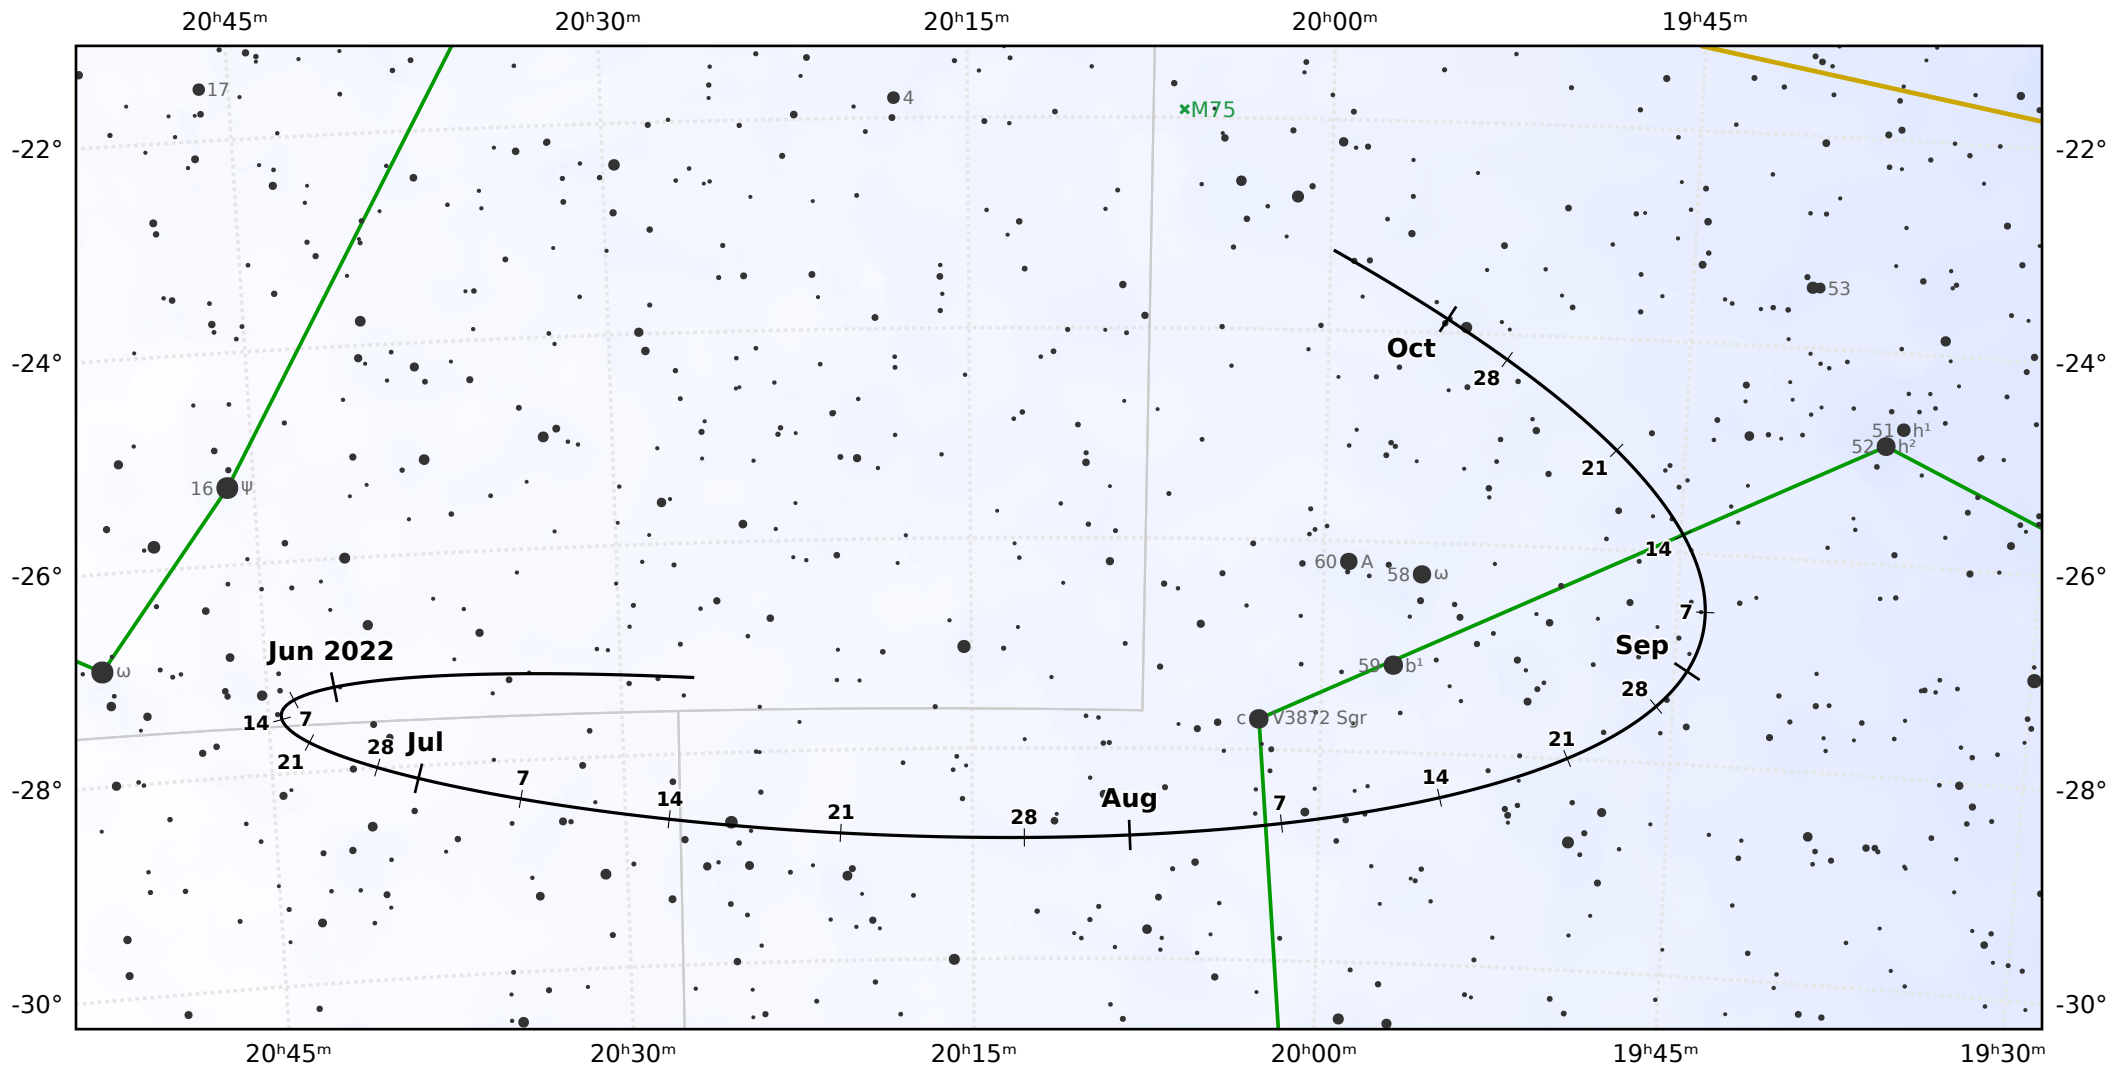

# The path of Asteroid 192 Nausikaa around opposition on 23 Jul 2022

© Dominic Ford 2011-2021. Downloaded from <https://in-the-sky.org>

Magnitude scale: ·9.5 ·9.0 ·8.5 ·8.0 ·7.5 ·7.0 ·6.5 ·6.0 ·5.5 ·5.0 ●4.5 ●4.0

— Ecliptic Plane