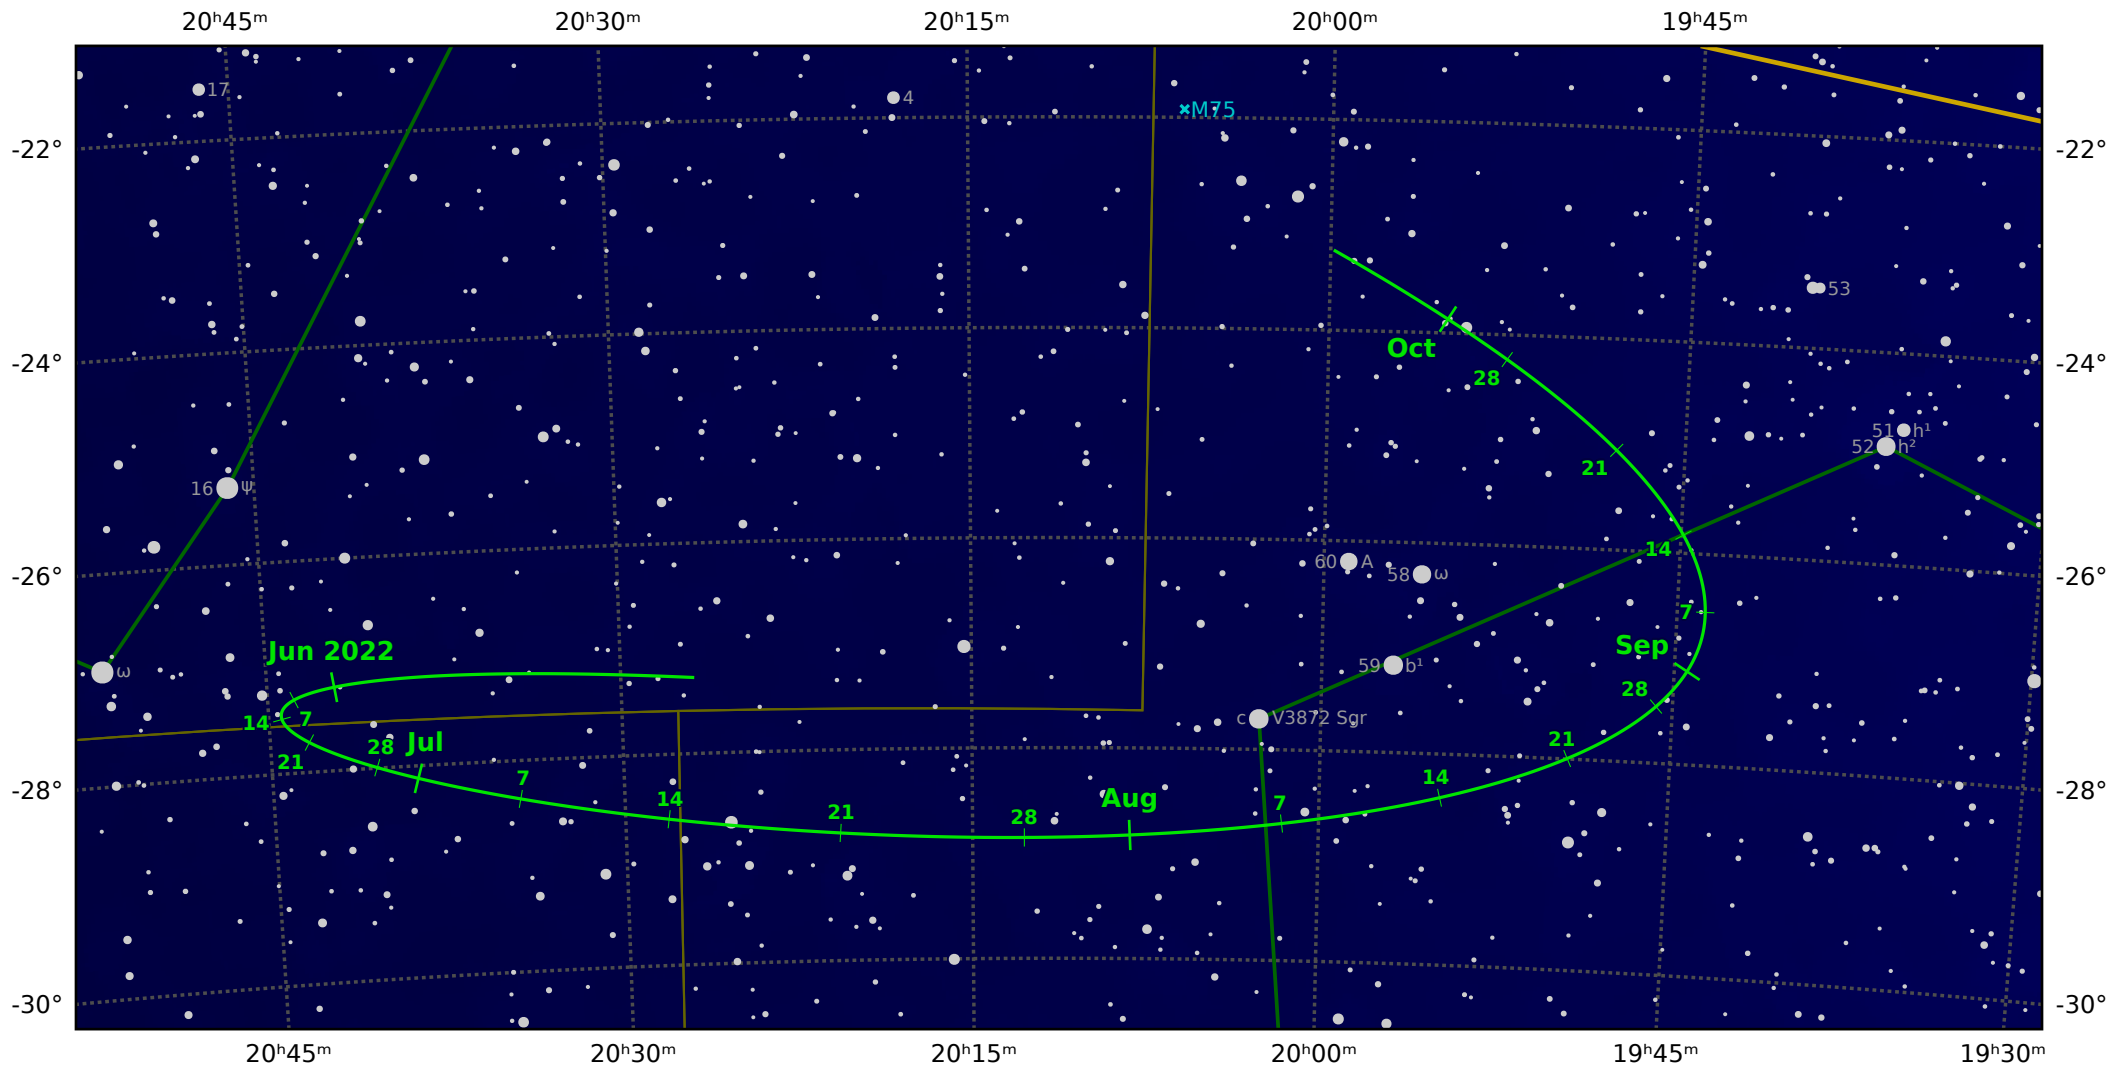

The path of Asteroid 192 Nausikaa around opposition on 23 Jul 2022

© Dominic Ford 2011-2021. Downloaded from <https://in-the-sky.org>

Magnitude scale: ● -9.5 ● -9.0 ● -8.5 ● -8.0 ● -7.5 ● -7.0 ● -6.5 ● -6.0 ● -5.5 ● -5.0 ● -4.5 ● -4.0

— Ecliptic Plane