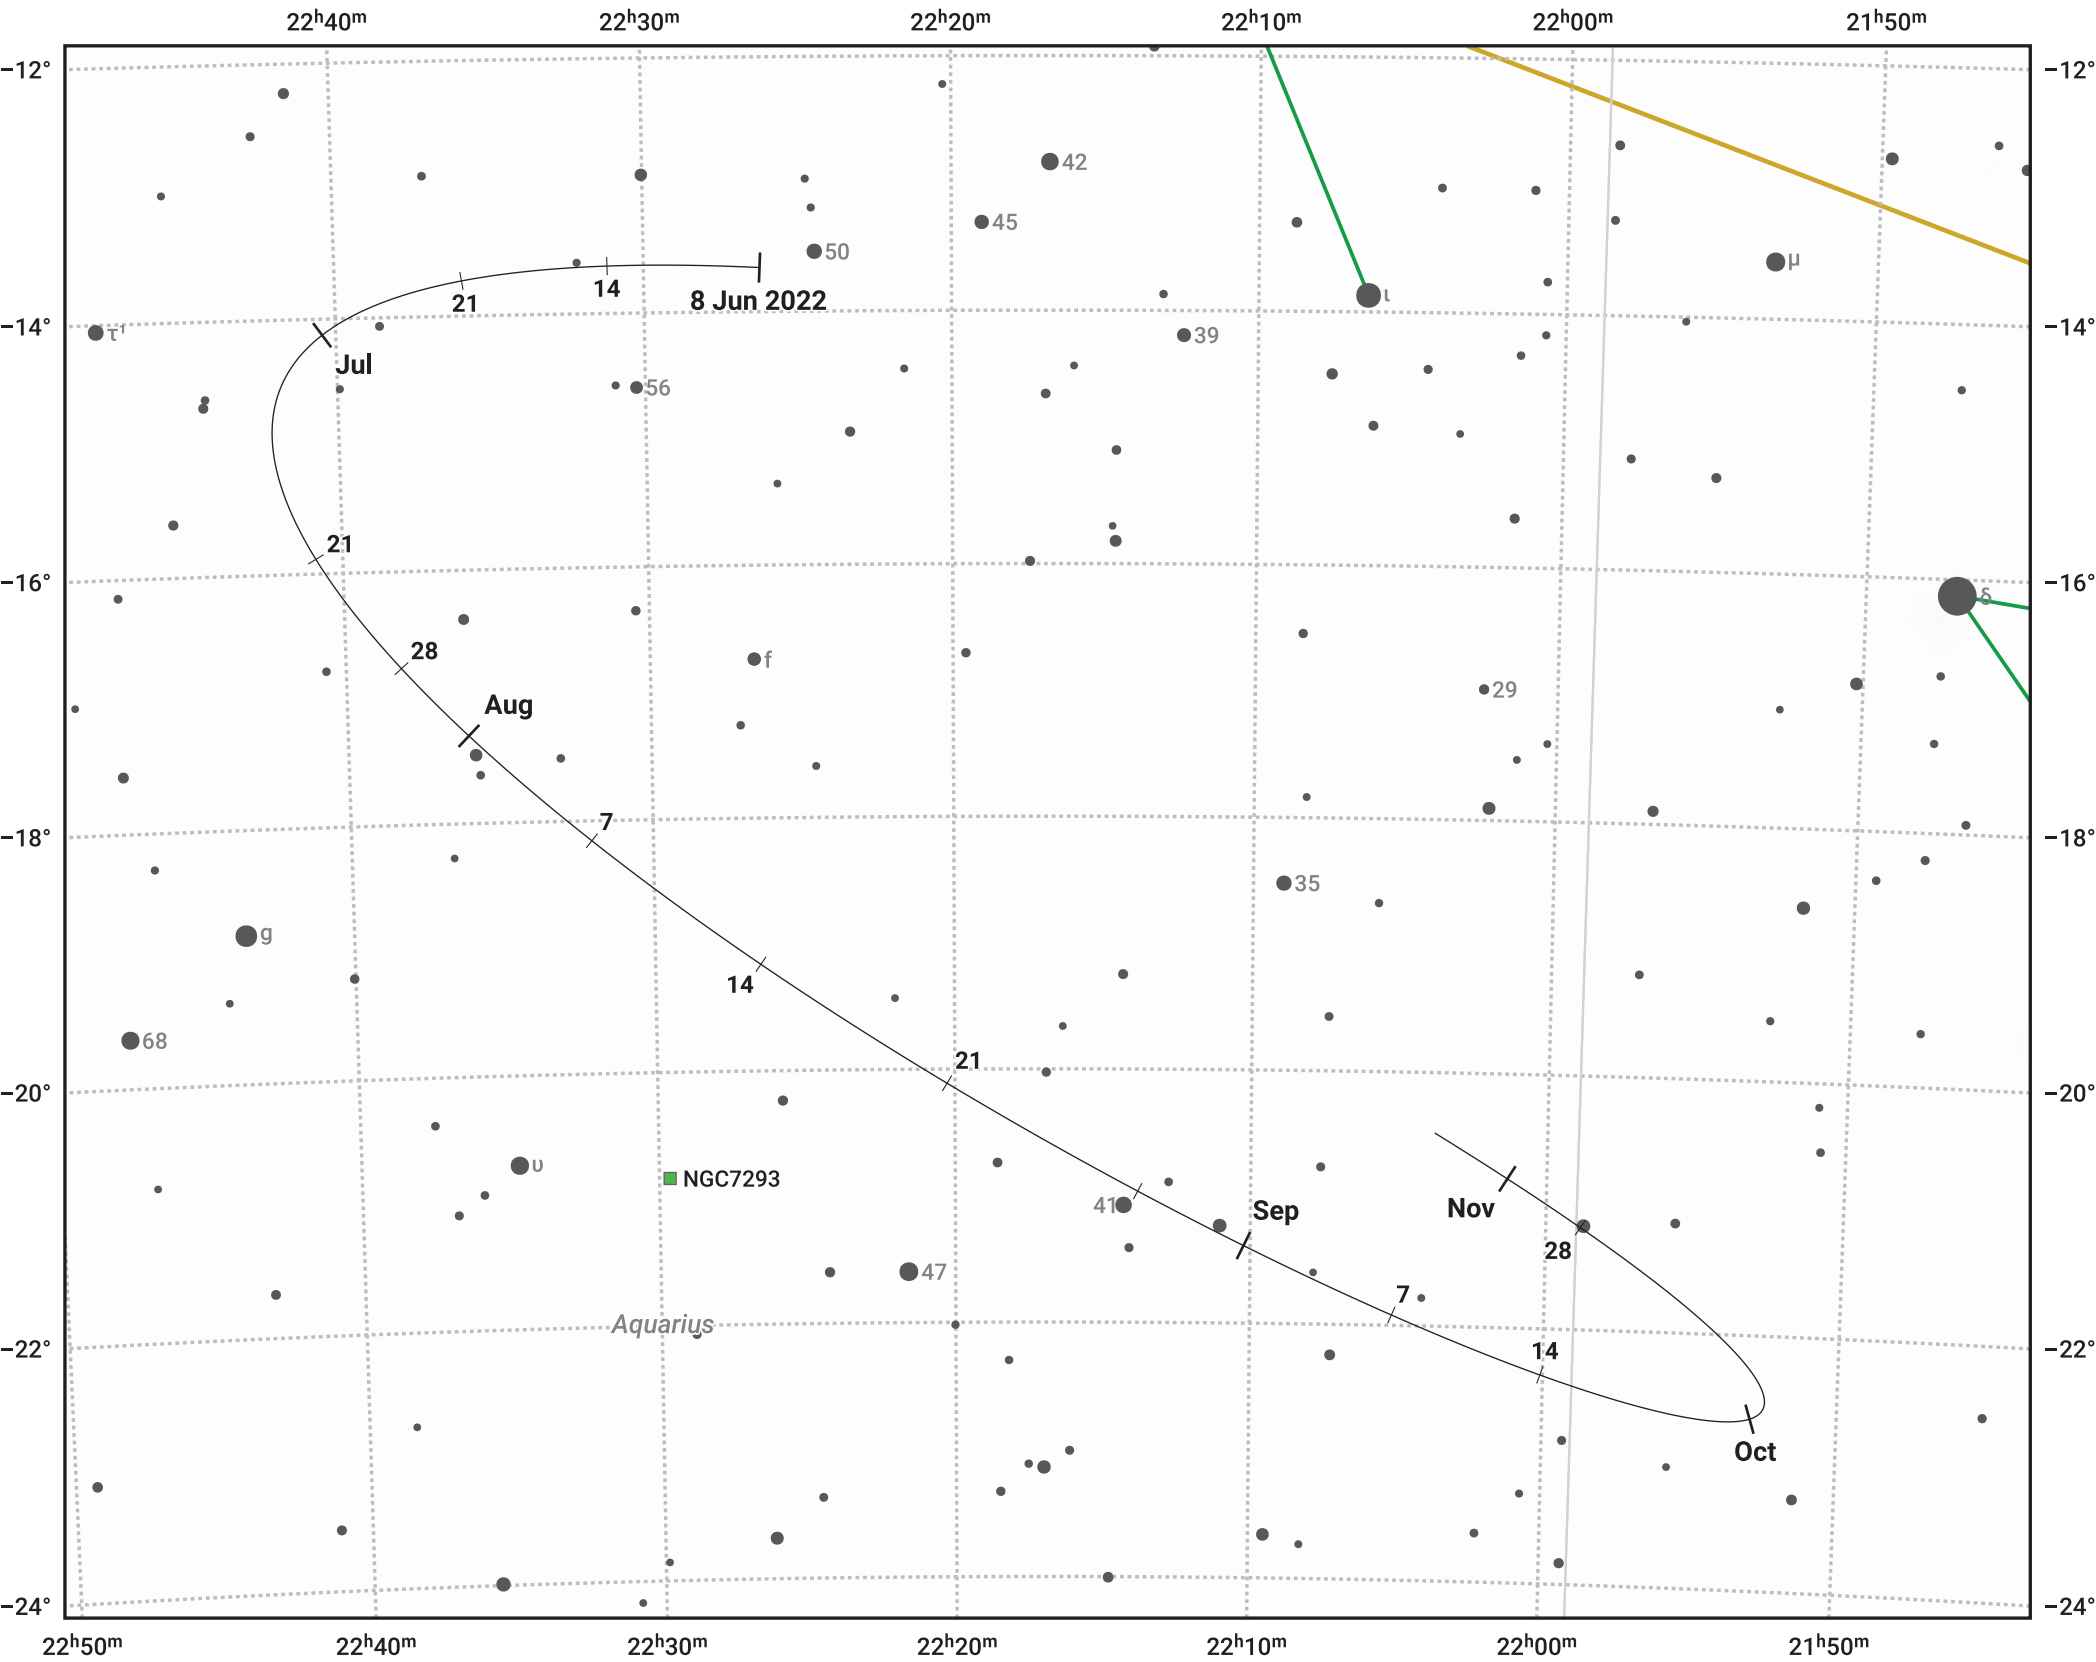

The path of Asteroid 4 Vesta around opposition on 22 Aug 2022

© Dominic Ford 2011–2024. Date markers placed at midnight UTC. Downloaded from <https://in-the-sky.org>

Magnitude scale: ● 8.0 ● 7.0 ● 6.0 ● 5.0 ● 4.0 ● 3.0 ● 2.0

— Ecliptic Plane

● Galaxy ■ Bright nebula ● Open cluster ● Globular cluster

Date	Mag	Phase
2022 Jul 1	7.0	96%
2022 Jul 30	6.3	99%
2022 Aug 1	6.3	99%
2022 Sep 1	6.1	100%
2022 Oct 1	6.9	98%
2022 Oct 22	7.4	96%
2022 Nov 1	7.6	96%