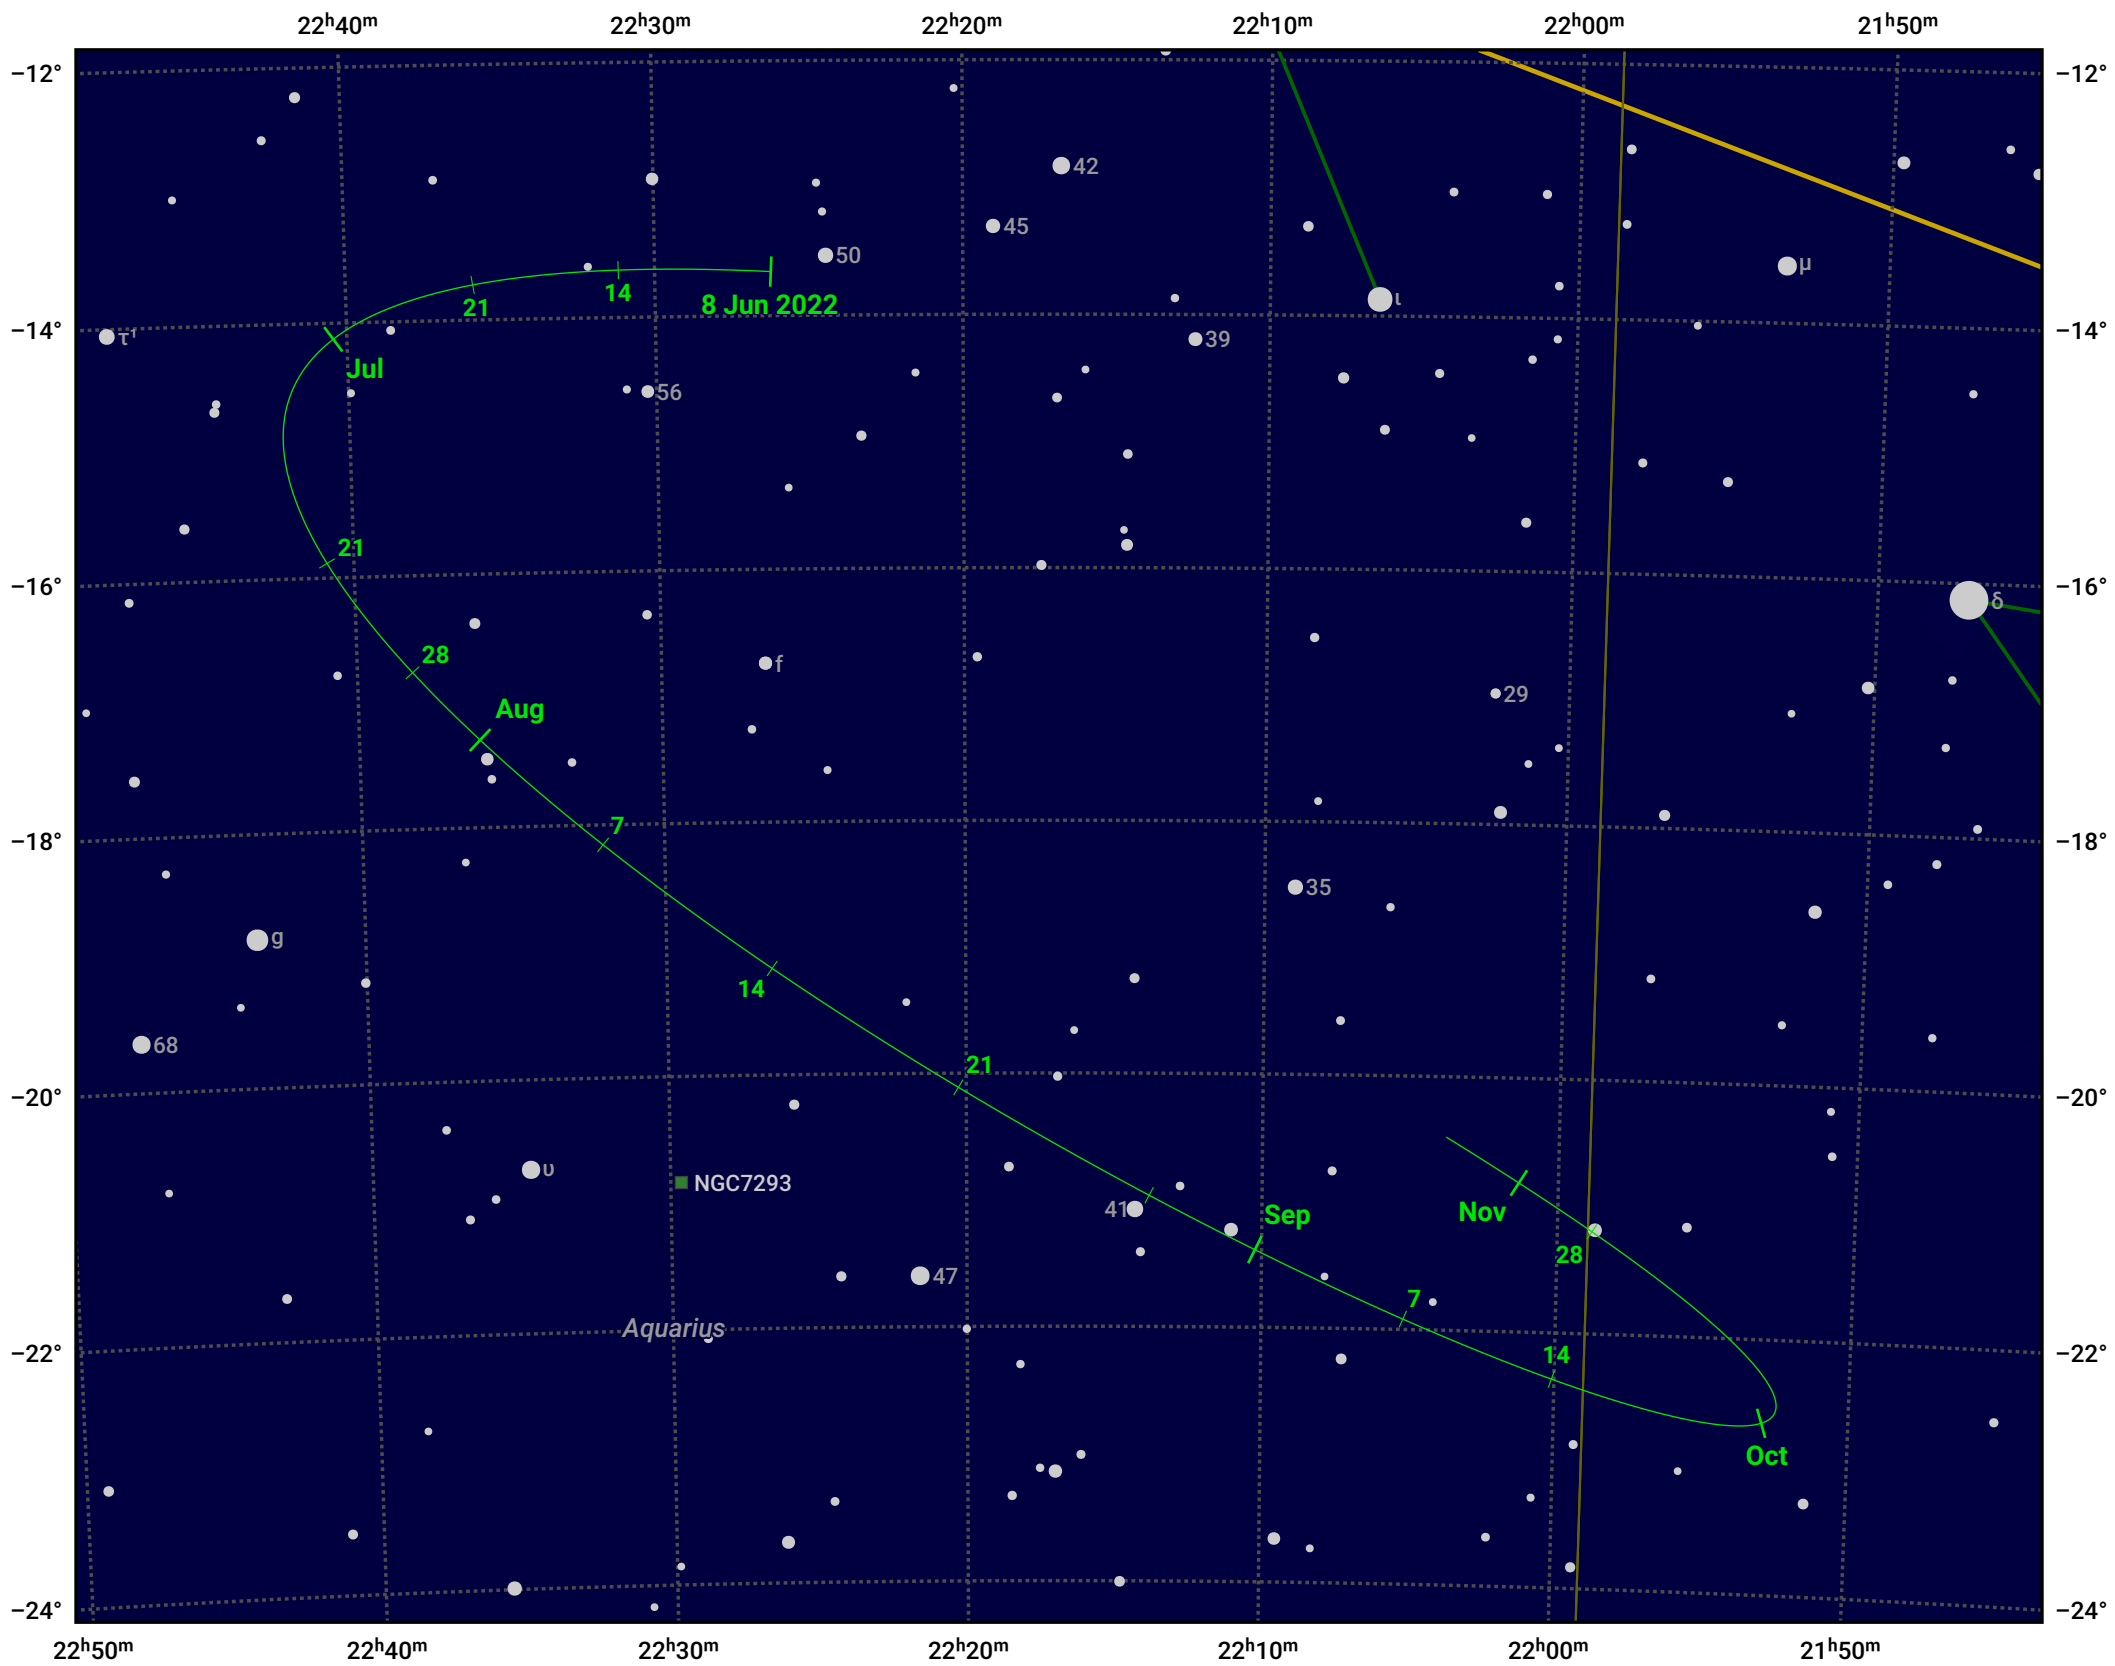

The path of Asteroid 4 Vesta around opposition on 22 Aug 2022

© Dominic Ford 2011–2024. Date markers placed at midnight UTC. Downloaded from <https://in-the-sky.org>

Magnitude scale: ● 8.0 ● 7.0 ● 6.0 ● 5.0 ● 4.0 ● 3.0 ● 2.0

— Ecliptic Plane

● Galaxy ● Bright nebula ● Open cluster ● Globular cluster

Date	Mag	Phase
2022 Jul 1	7.0	96%
2022 Jul 30	6.3	99%
2022 Aug 1	6.3	99%
2022 Sep 1	6.1	100%
2022 Oct 1	6.9	98%
2022 Oct 22	7.4	96%
2022 Nov 1	7.6	96%