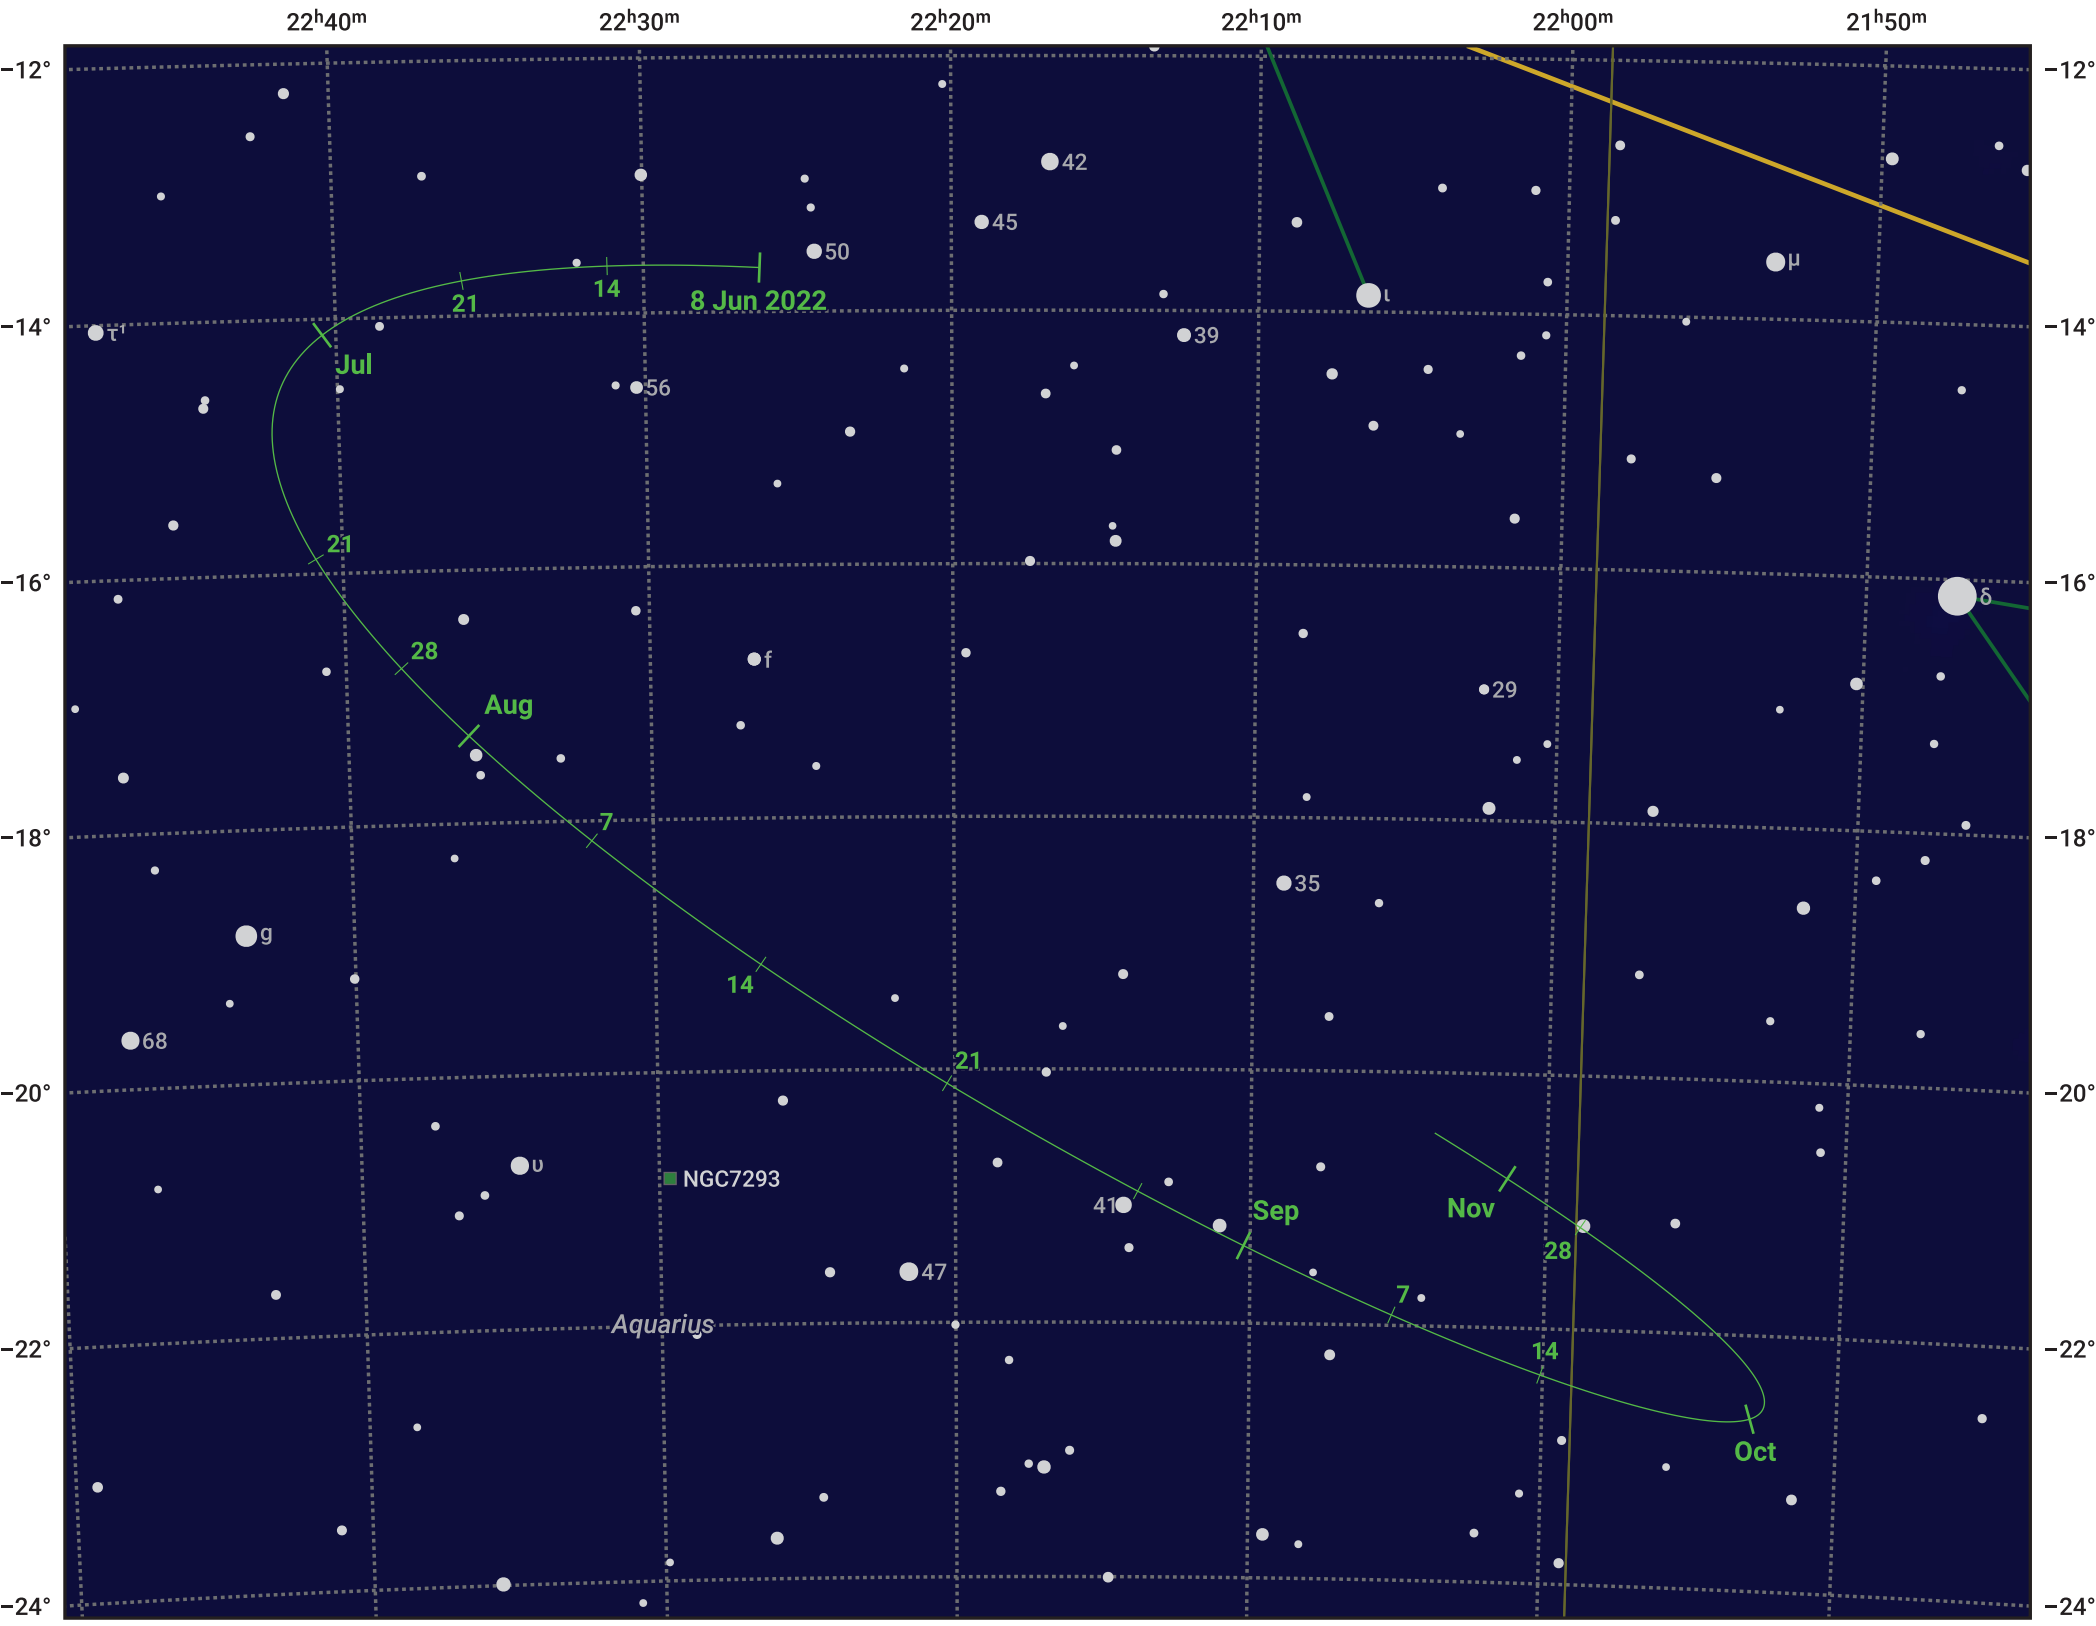

The path of Asteroid 4 Vesta around opposition on 22 Aug 2022

© Dominic Ford 2011–2024. Date markers placed at midnight UTC. Downloaded from <https://in-the-sky.org>

Magnitude scale: ● 8.0 ● 7.0 ● 6.0 ● 5.0 ● 4.0 ● 3.0 ● 2.0

— Ecliptic Plane

● Galaxy ● Bright nebula ● Open cluster ● Globular cluster

Date	Mag	Phase
2022 Jul 1	7.0	96%
2022 Jul 30	6.3	99%
2022 Aug 1	6.3	99%
2022 Sep 1	6.1	100%
2022 Oct 1	6.9	98%
2022 Oct 22	7.4	96%
2022 Nov 1	7.6	96%