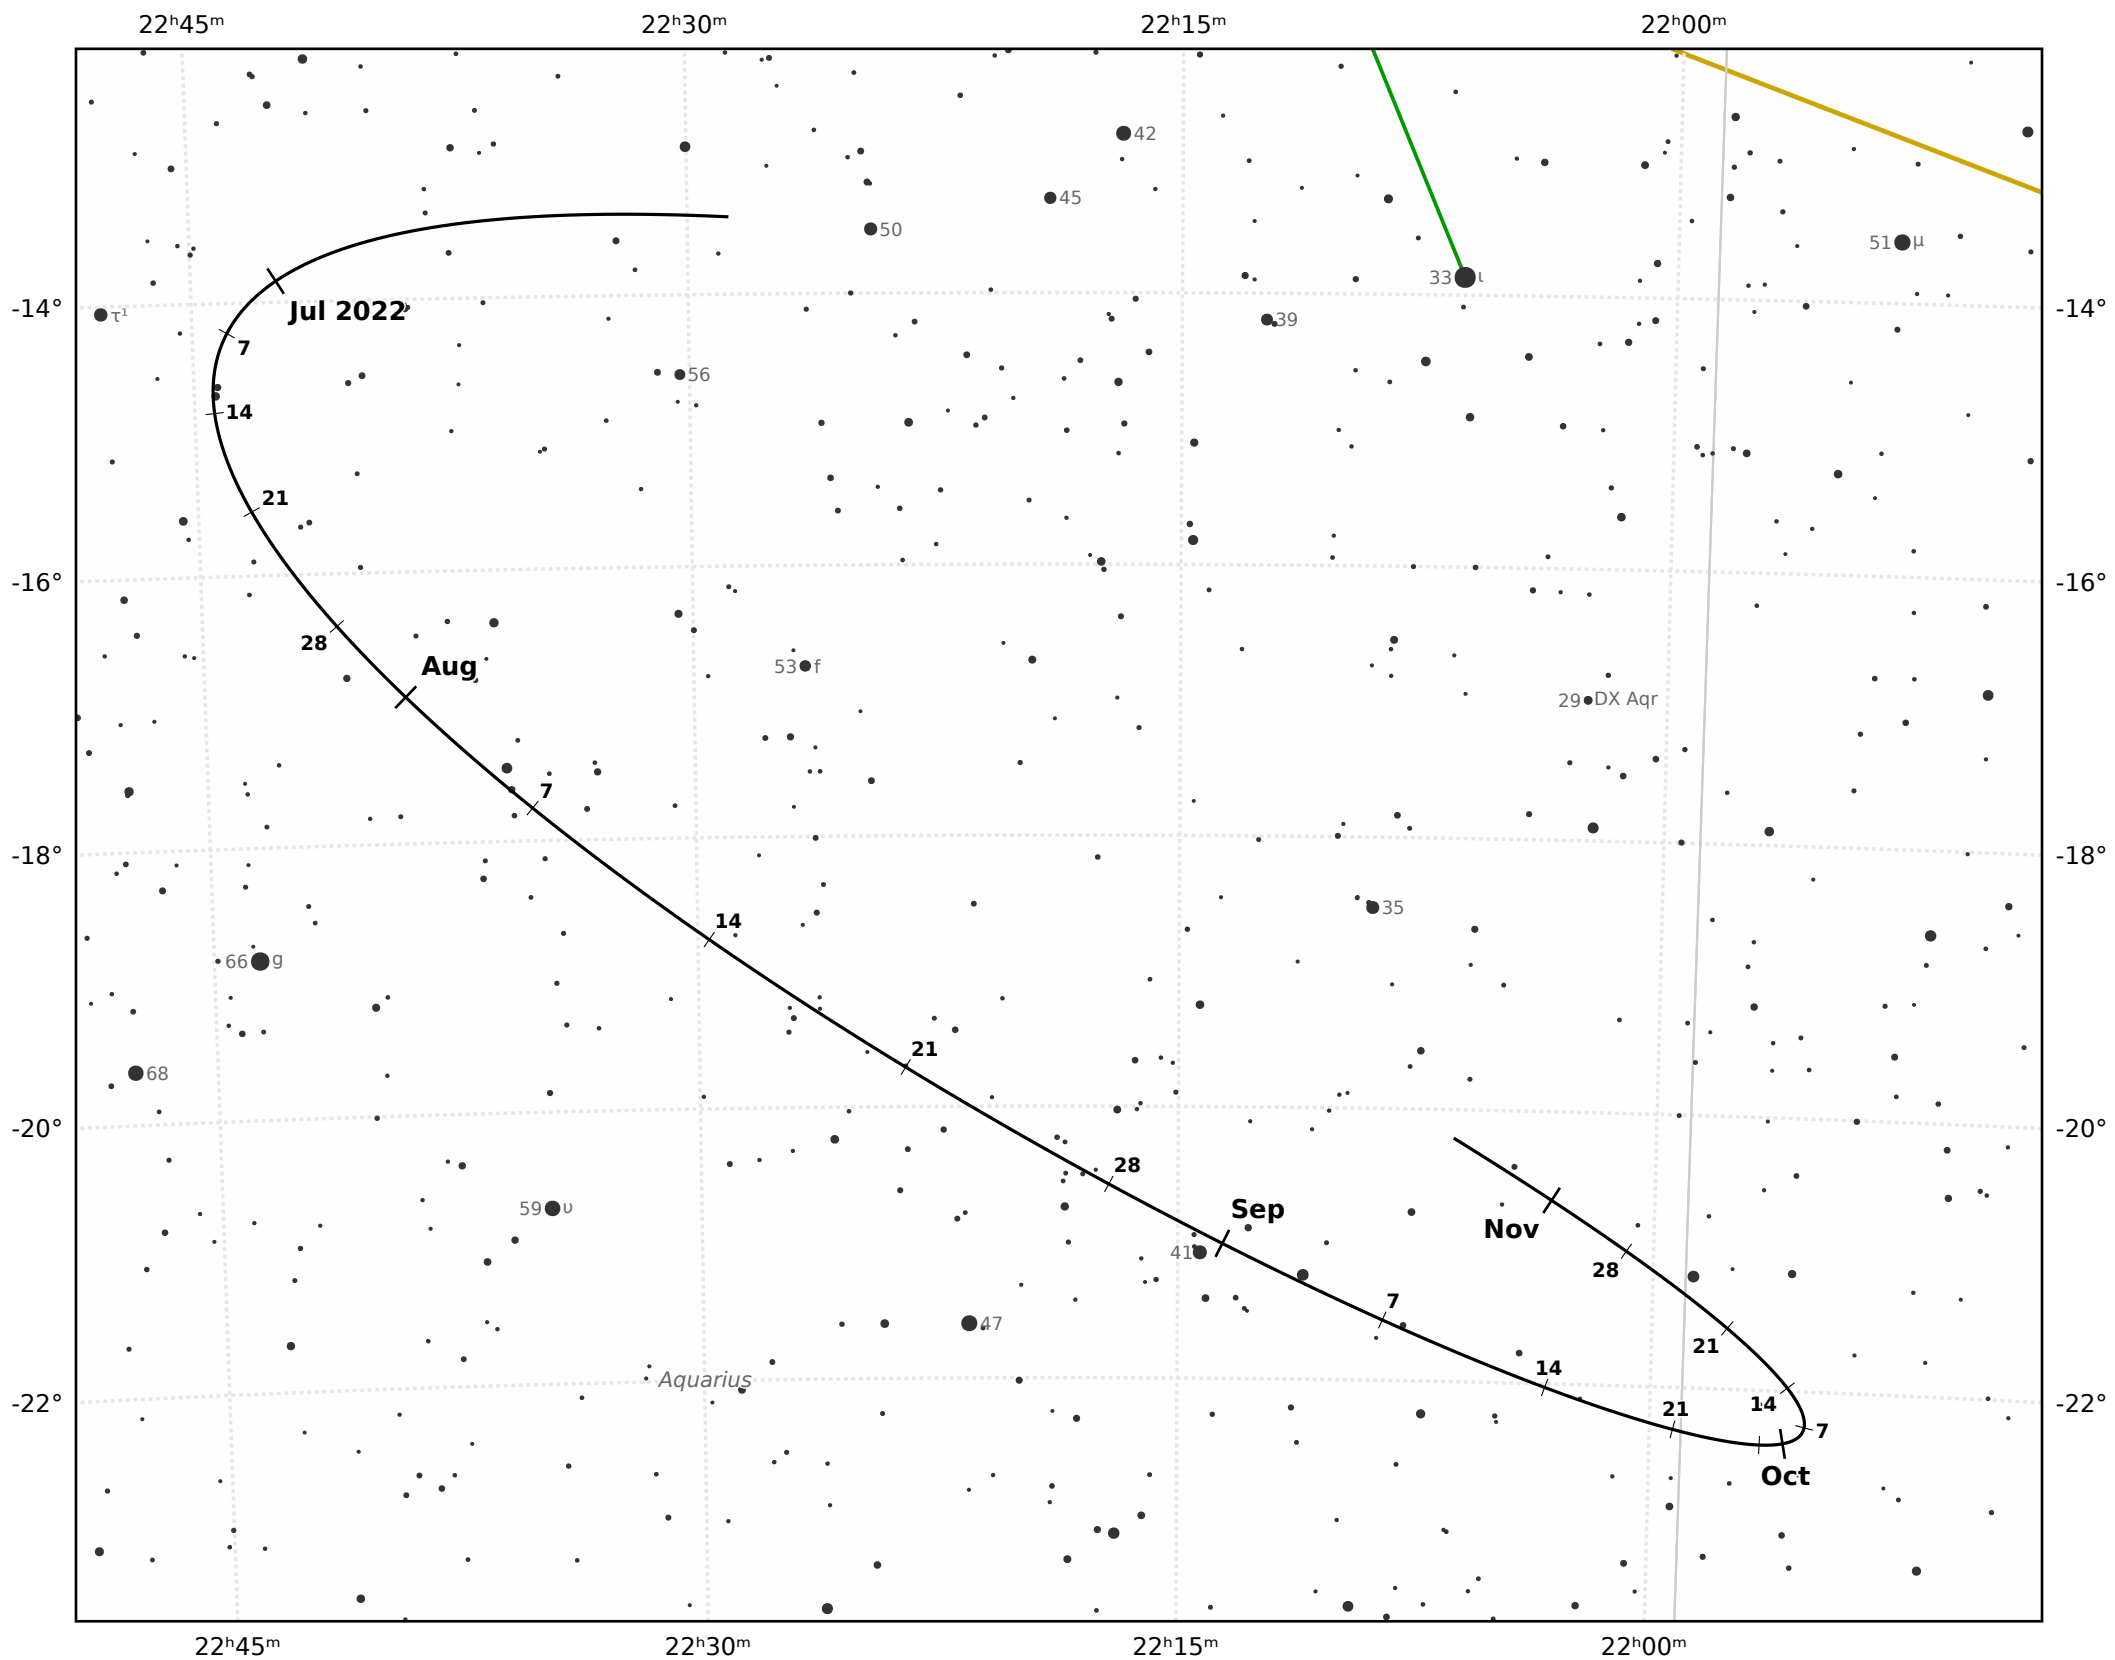

The path of Asteroid 4 Vesta around opposition on 23 Aug 2022

© Dominic Ford 2011-2021. Downloaded from <https://in-the-sky.org>

Magnitude scale: -9.5 -9.0 -8.5 -8.0 -7.5 -7.0 -6.5 -6.0 -5.5 -5.0 -4.5 -4.0

— Ecliptic Plane