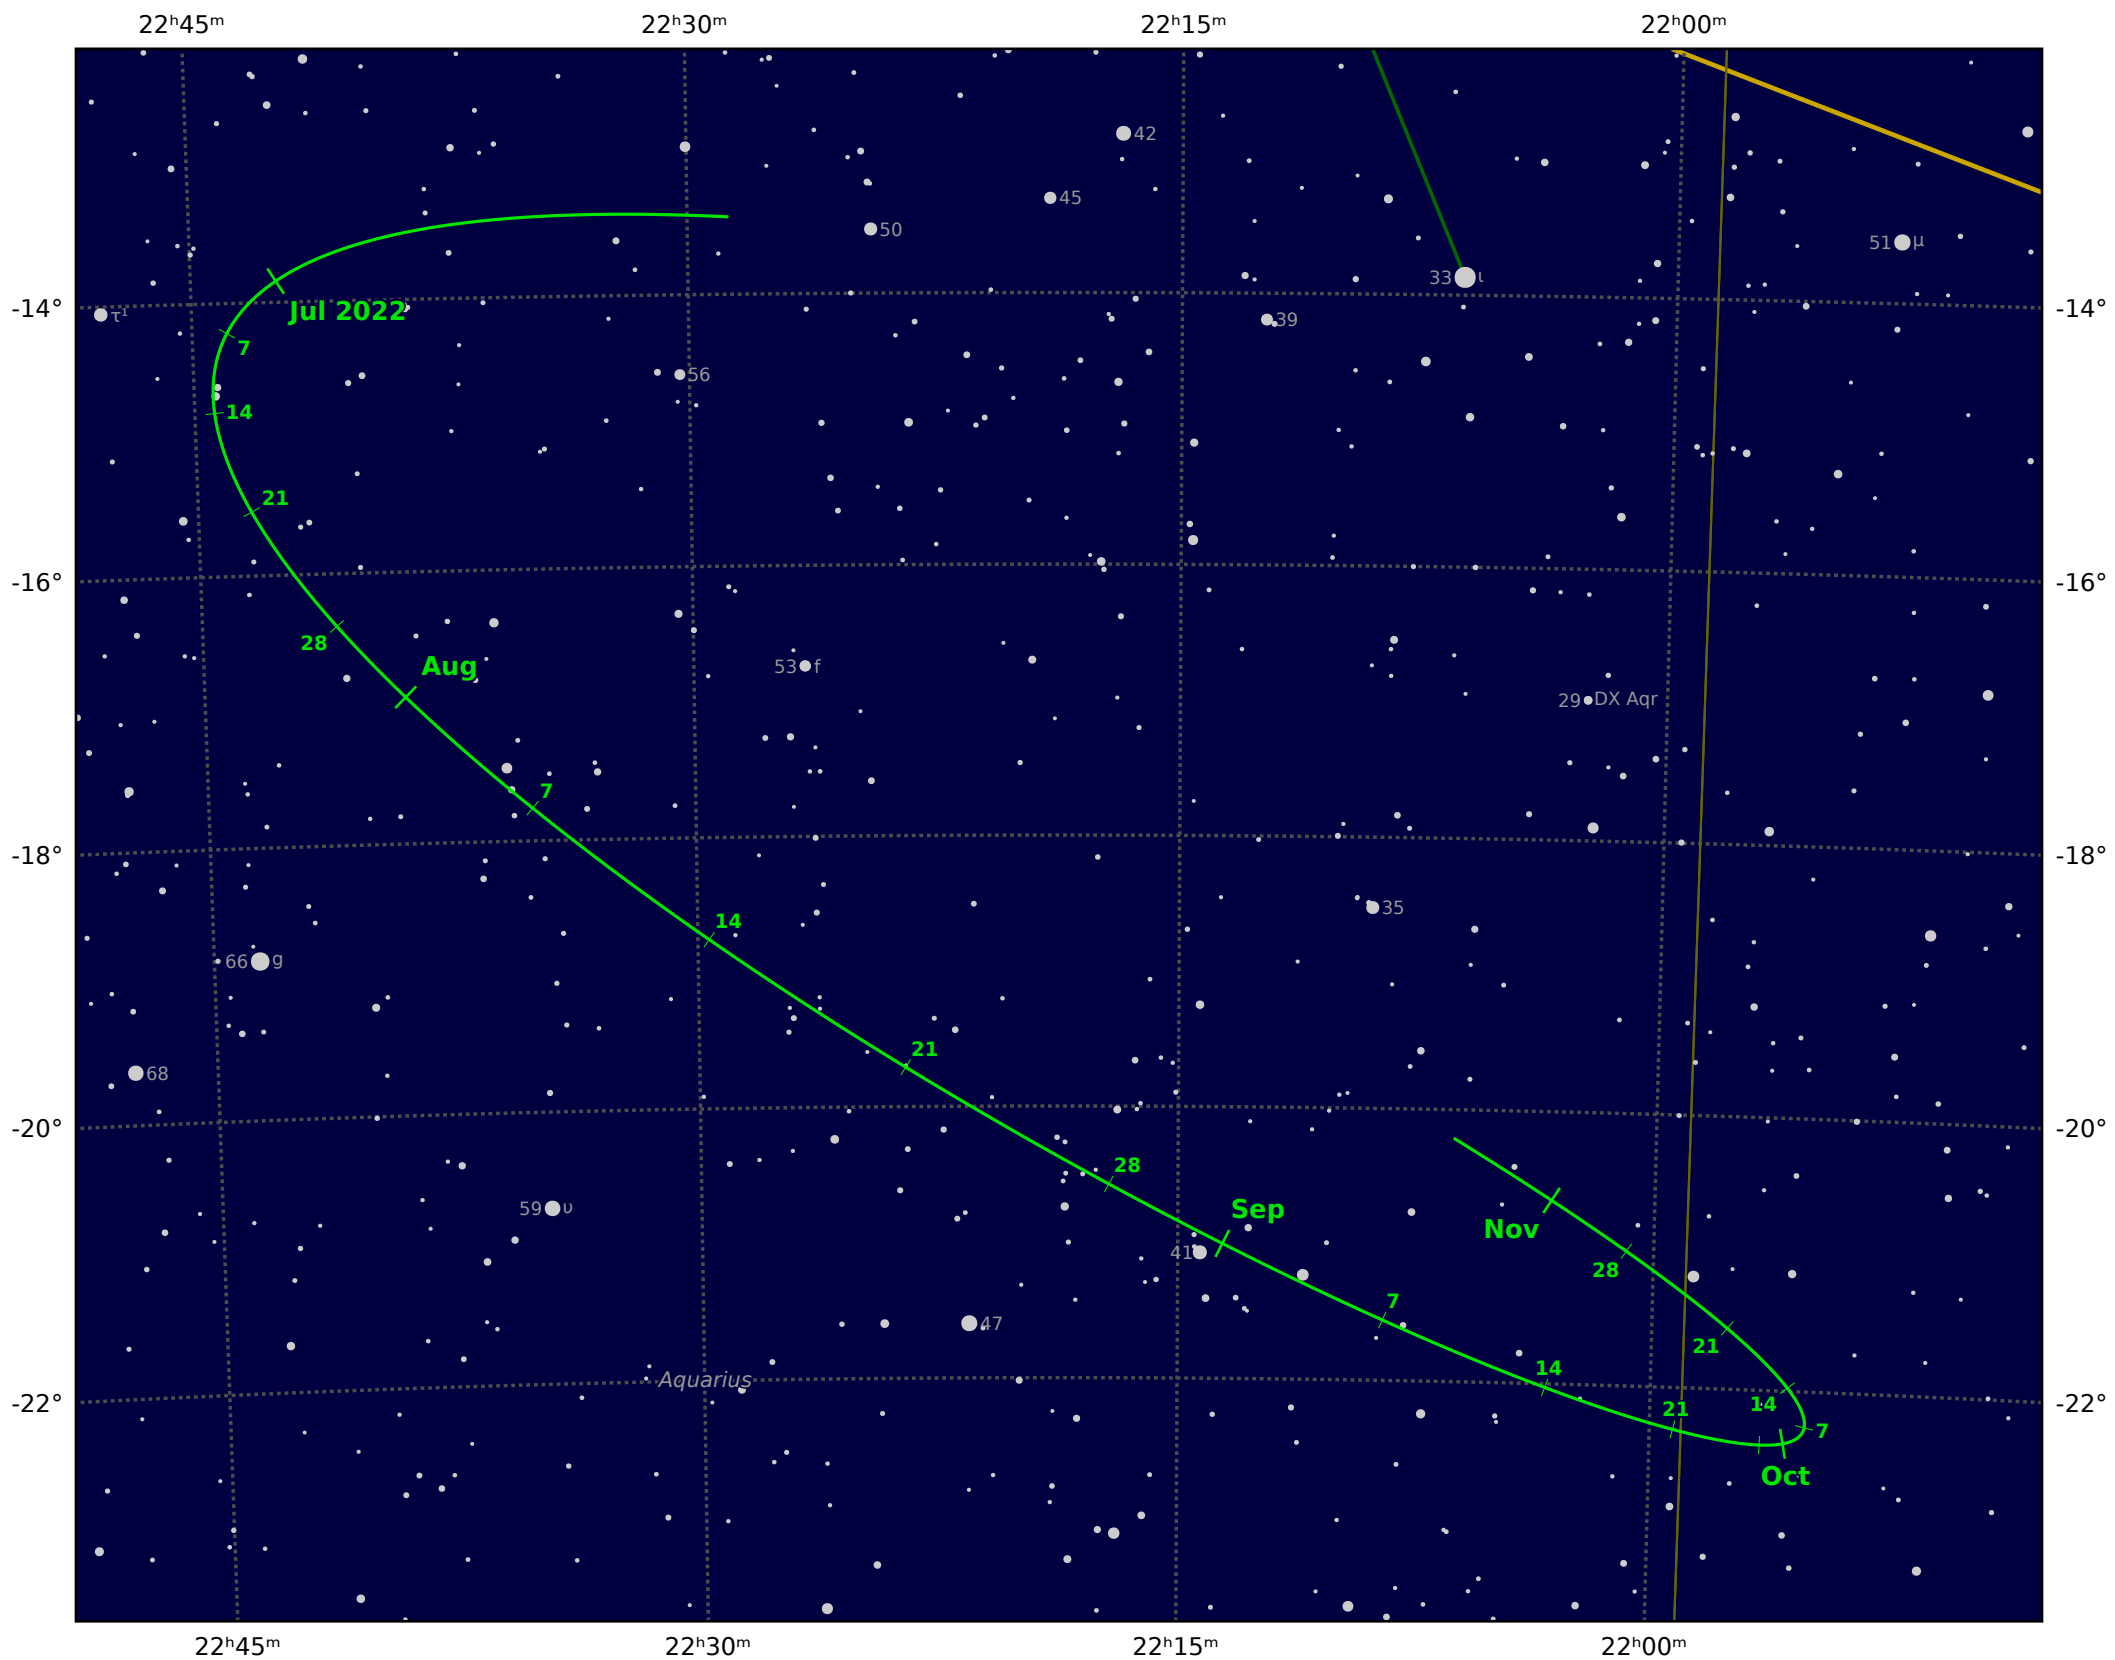

The path of Asteroid 4 Vesta around opposition on 23 Aug 2022

© Dominic Ford 2011–2021. Downloaded from <https://in-the-sky.org>

Magnitude scale: ● -9.5 ● -9.0 ● -8.5 ● -8.0 ● -7.5 ● -7.0 ● -6.5 ● -6.0 ● -5.5 ● -5.0 ● -4.5 ● -4.0

— Ecliptic Plane