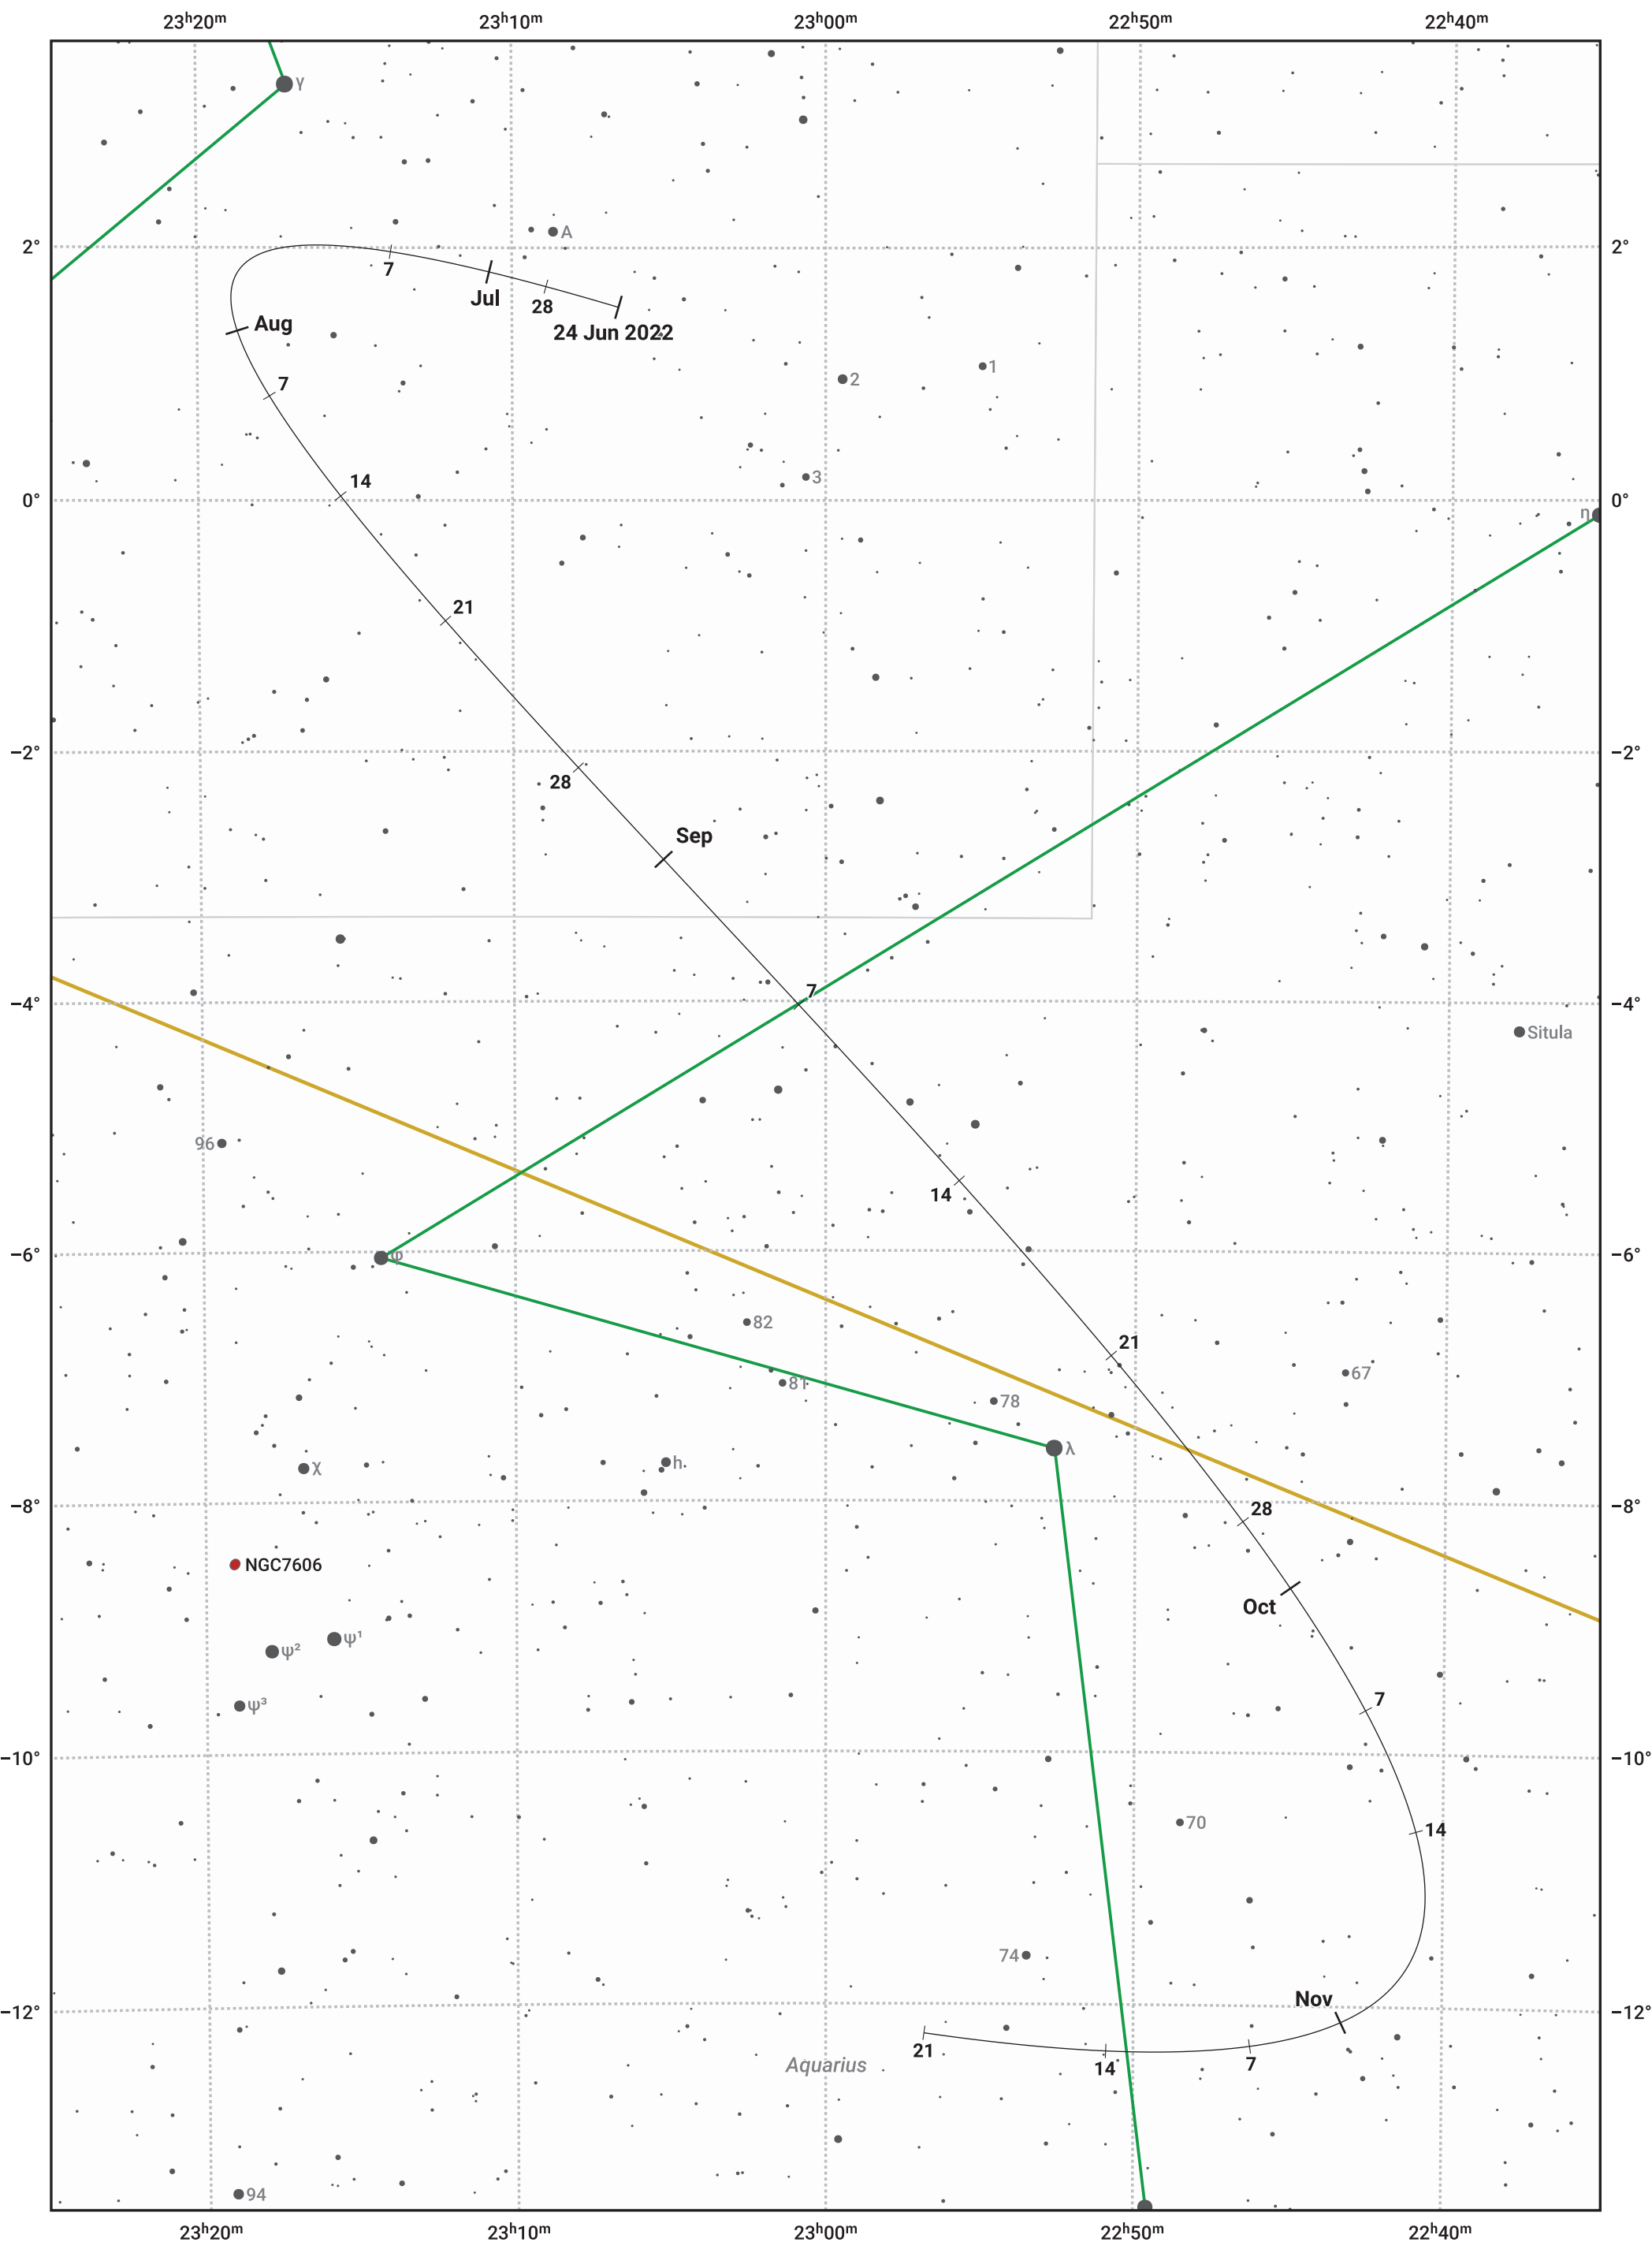

The path of Asteroid 3 Juno around opposition on 7 Sep 2022

© Dominic Ford 2011–2024. Date markers placed at midnight UTC. Downloaded from <https://in-the-sky.org>

Magnitude scale: 10.0 9.0 8.0 7.0 6.0 5.0 4.0 3.0

— Ecliptic Plane

- Galaxy
- Bright nebula
- Open cluster
- ⊕ Globular cluster

Date	Mag	Phase
2022 Jul 1	9.7	96%
2022 Aug 1	9.0	98%
2022 Aug 5	8.8	98%
2022 Sep 1	8.0	100%
2022 Sep 5	7.8	100%
2022 Oct 1	8.3	99%
2022 Oct 28	8.8	96%
2022 Nov 1	8.9	96%