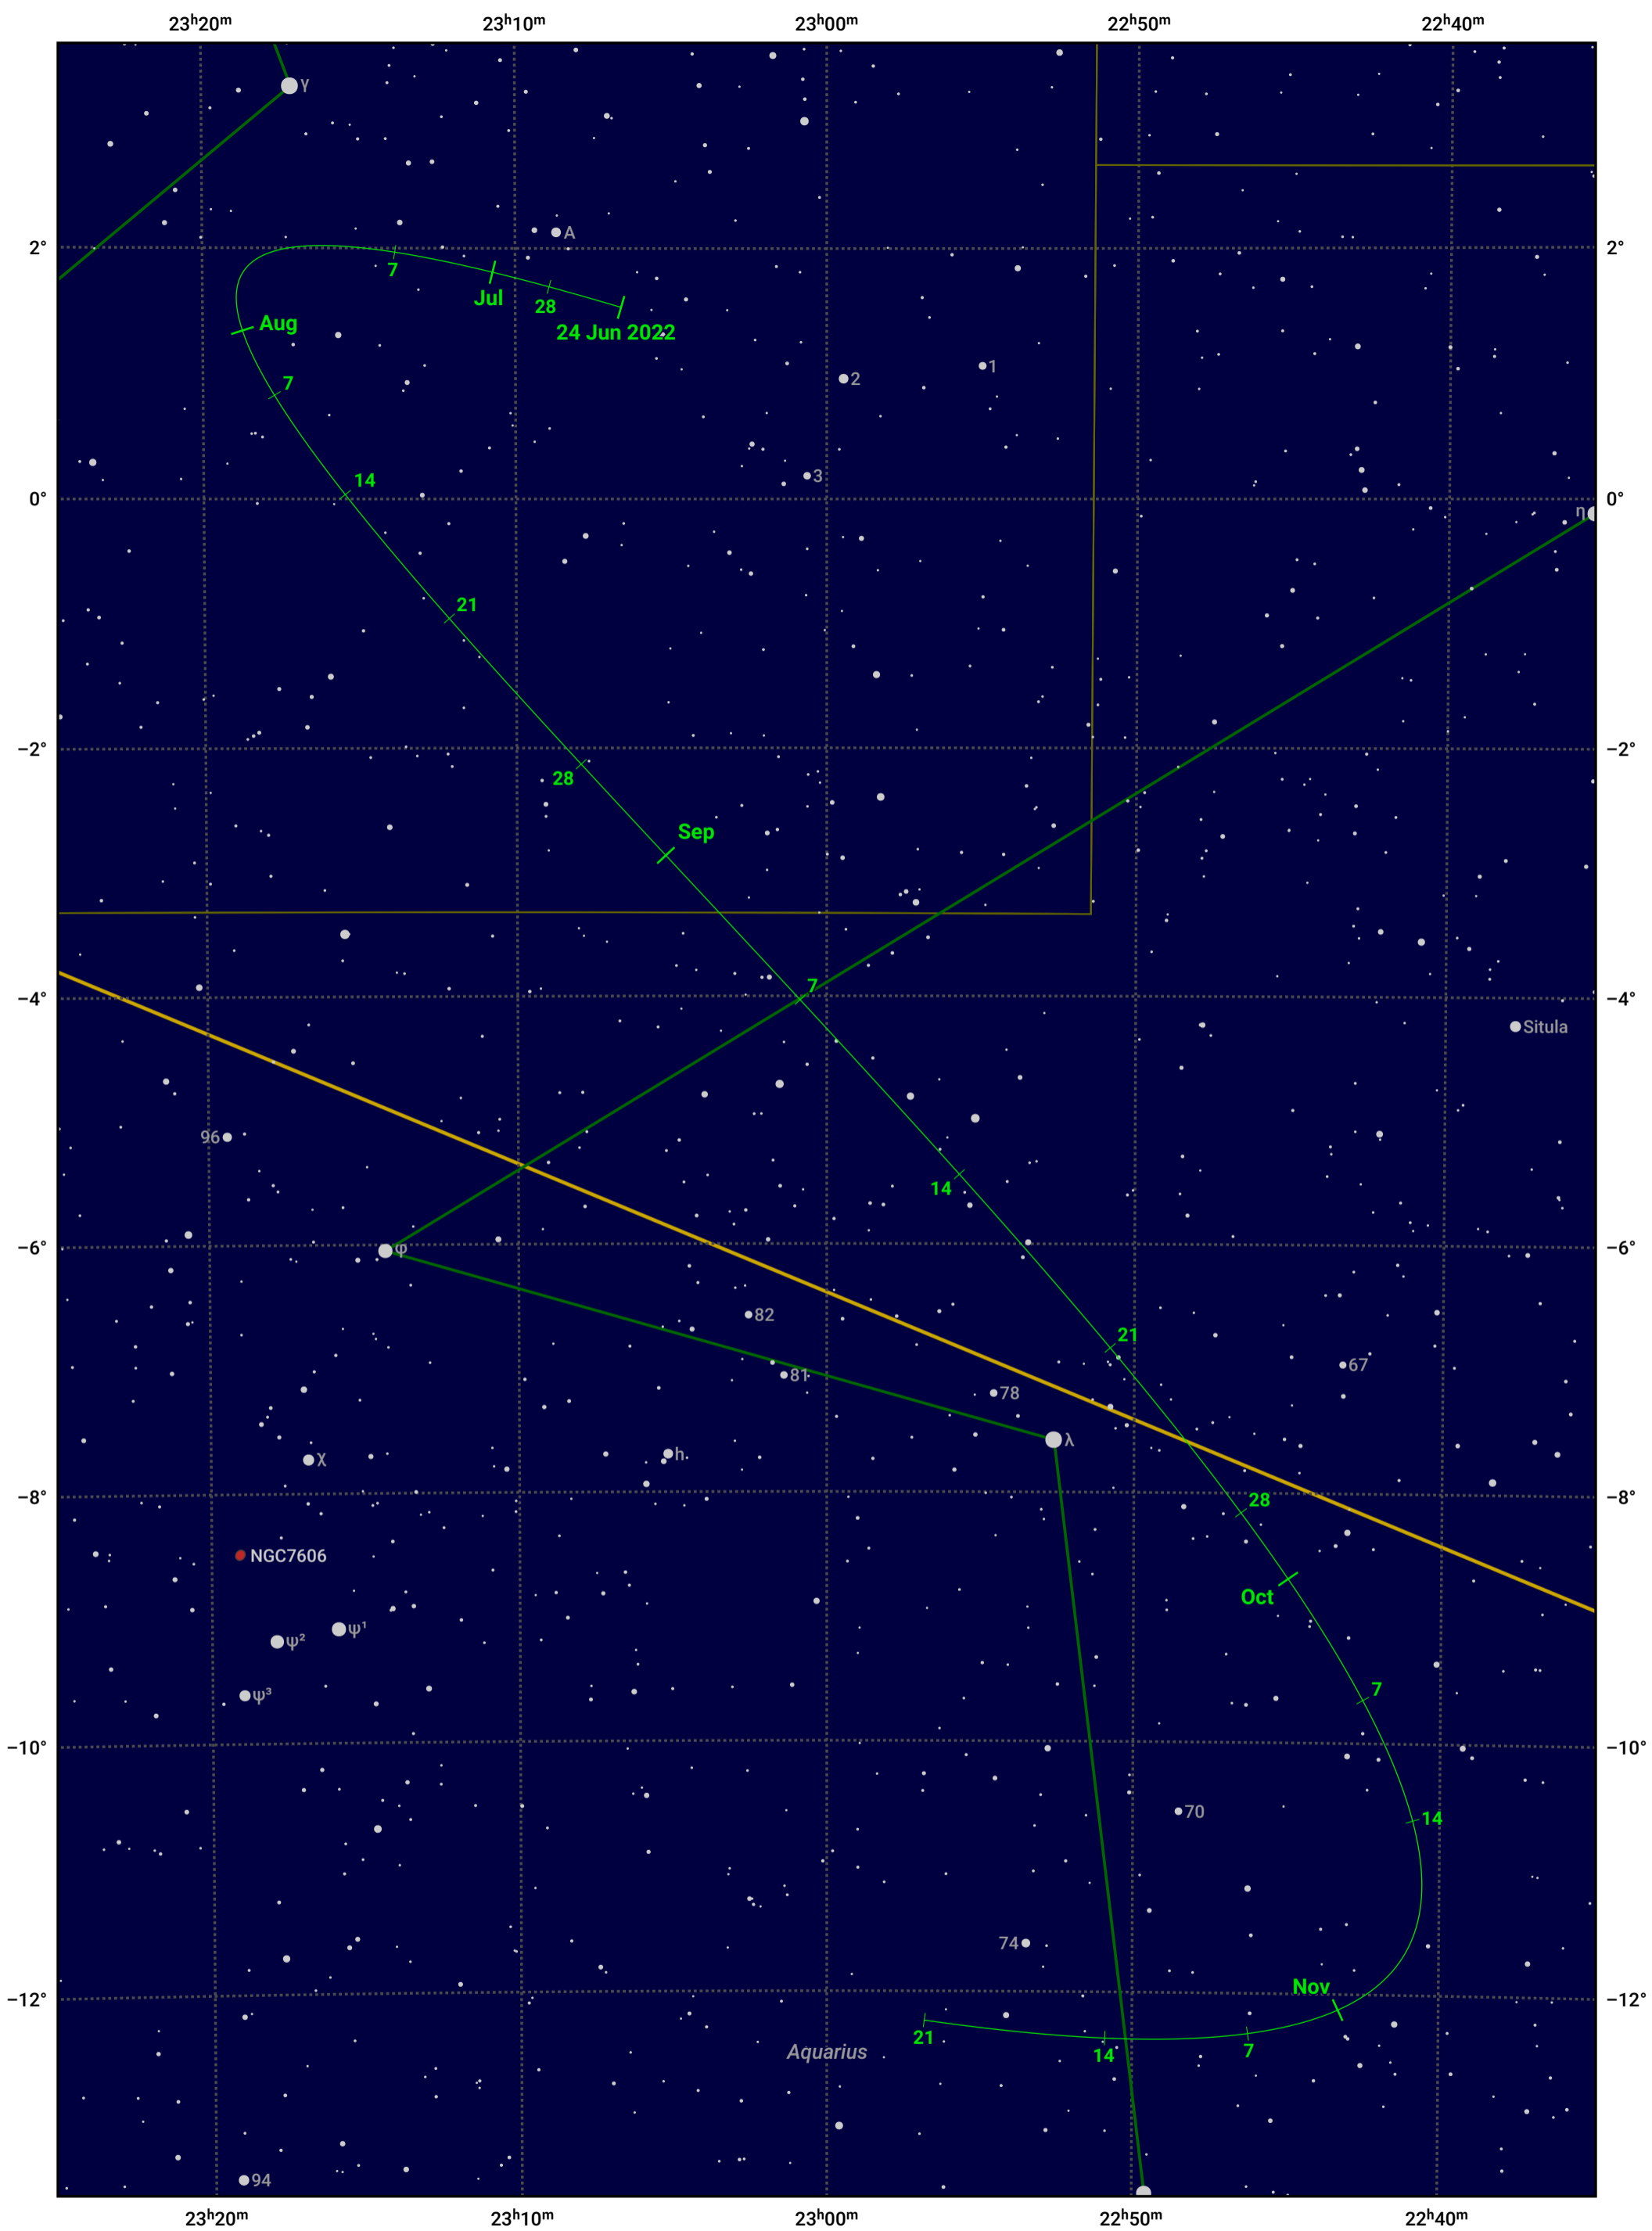

# The path of Asteroid 3 Juno around opposition on 7 Sep 2022

© Dominic Ford 2011–2024. Date markers placed at midnight UTC. Downloaded from <https://in-the-sky.org>

Magnitude scale: 10.0 9.0 8.0 7.0 6.0 5.0 4.0 3.0

— Ecliptic Plane

Galaxy Bright nebula Open cluster Globular cluster

Date	Mag	Phase
2022 Jul 1	9.7	96%
2022 Aug 1	9.0	98%
2022 Aug 5	8.8	98%
2022 Sep 1	8.0	100%
2022 Sep 5	7.8	100%
2022 Oct 1	8.3	99%
2022 Oct 28	8.8	96%
2022 Nov 1	8.9	96%