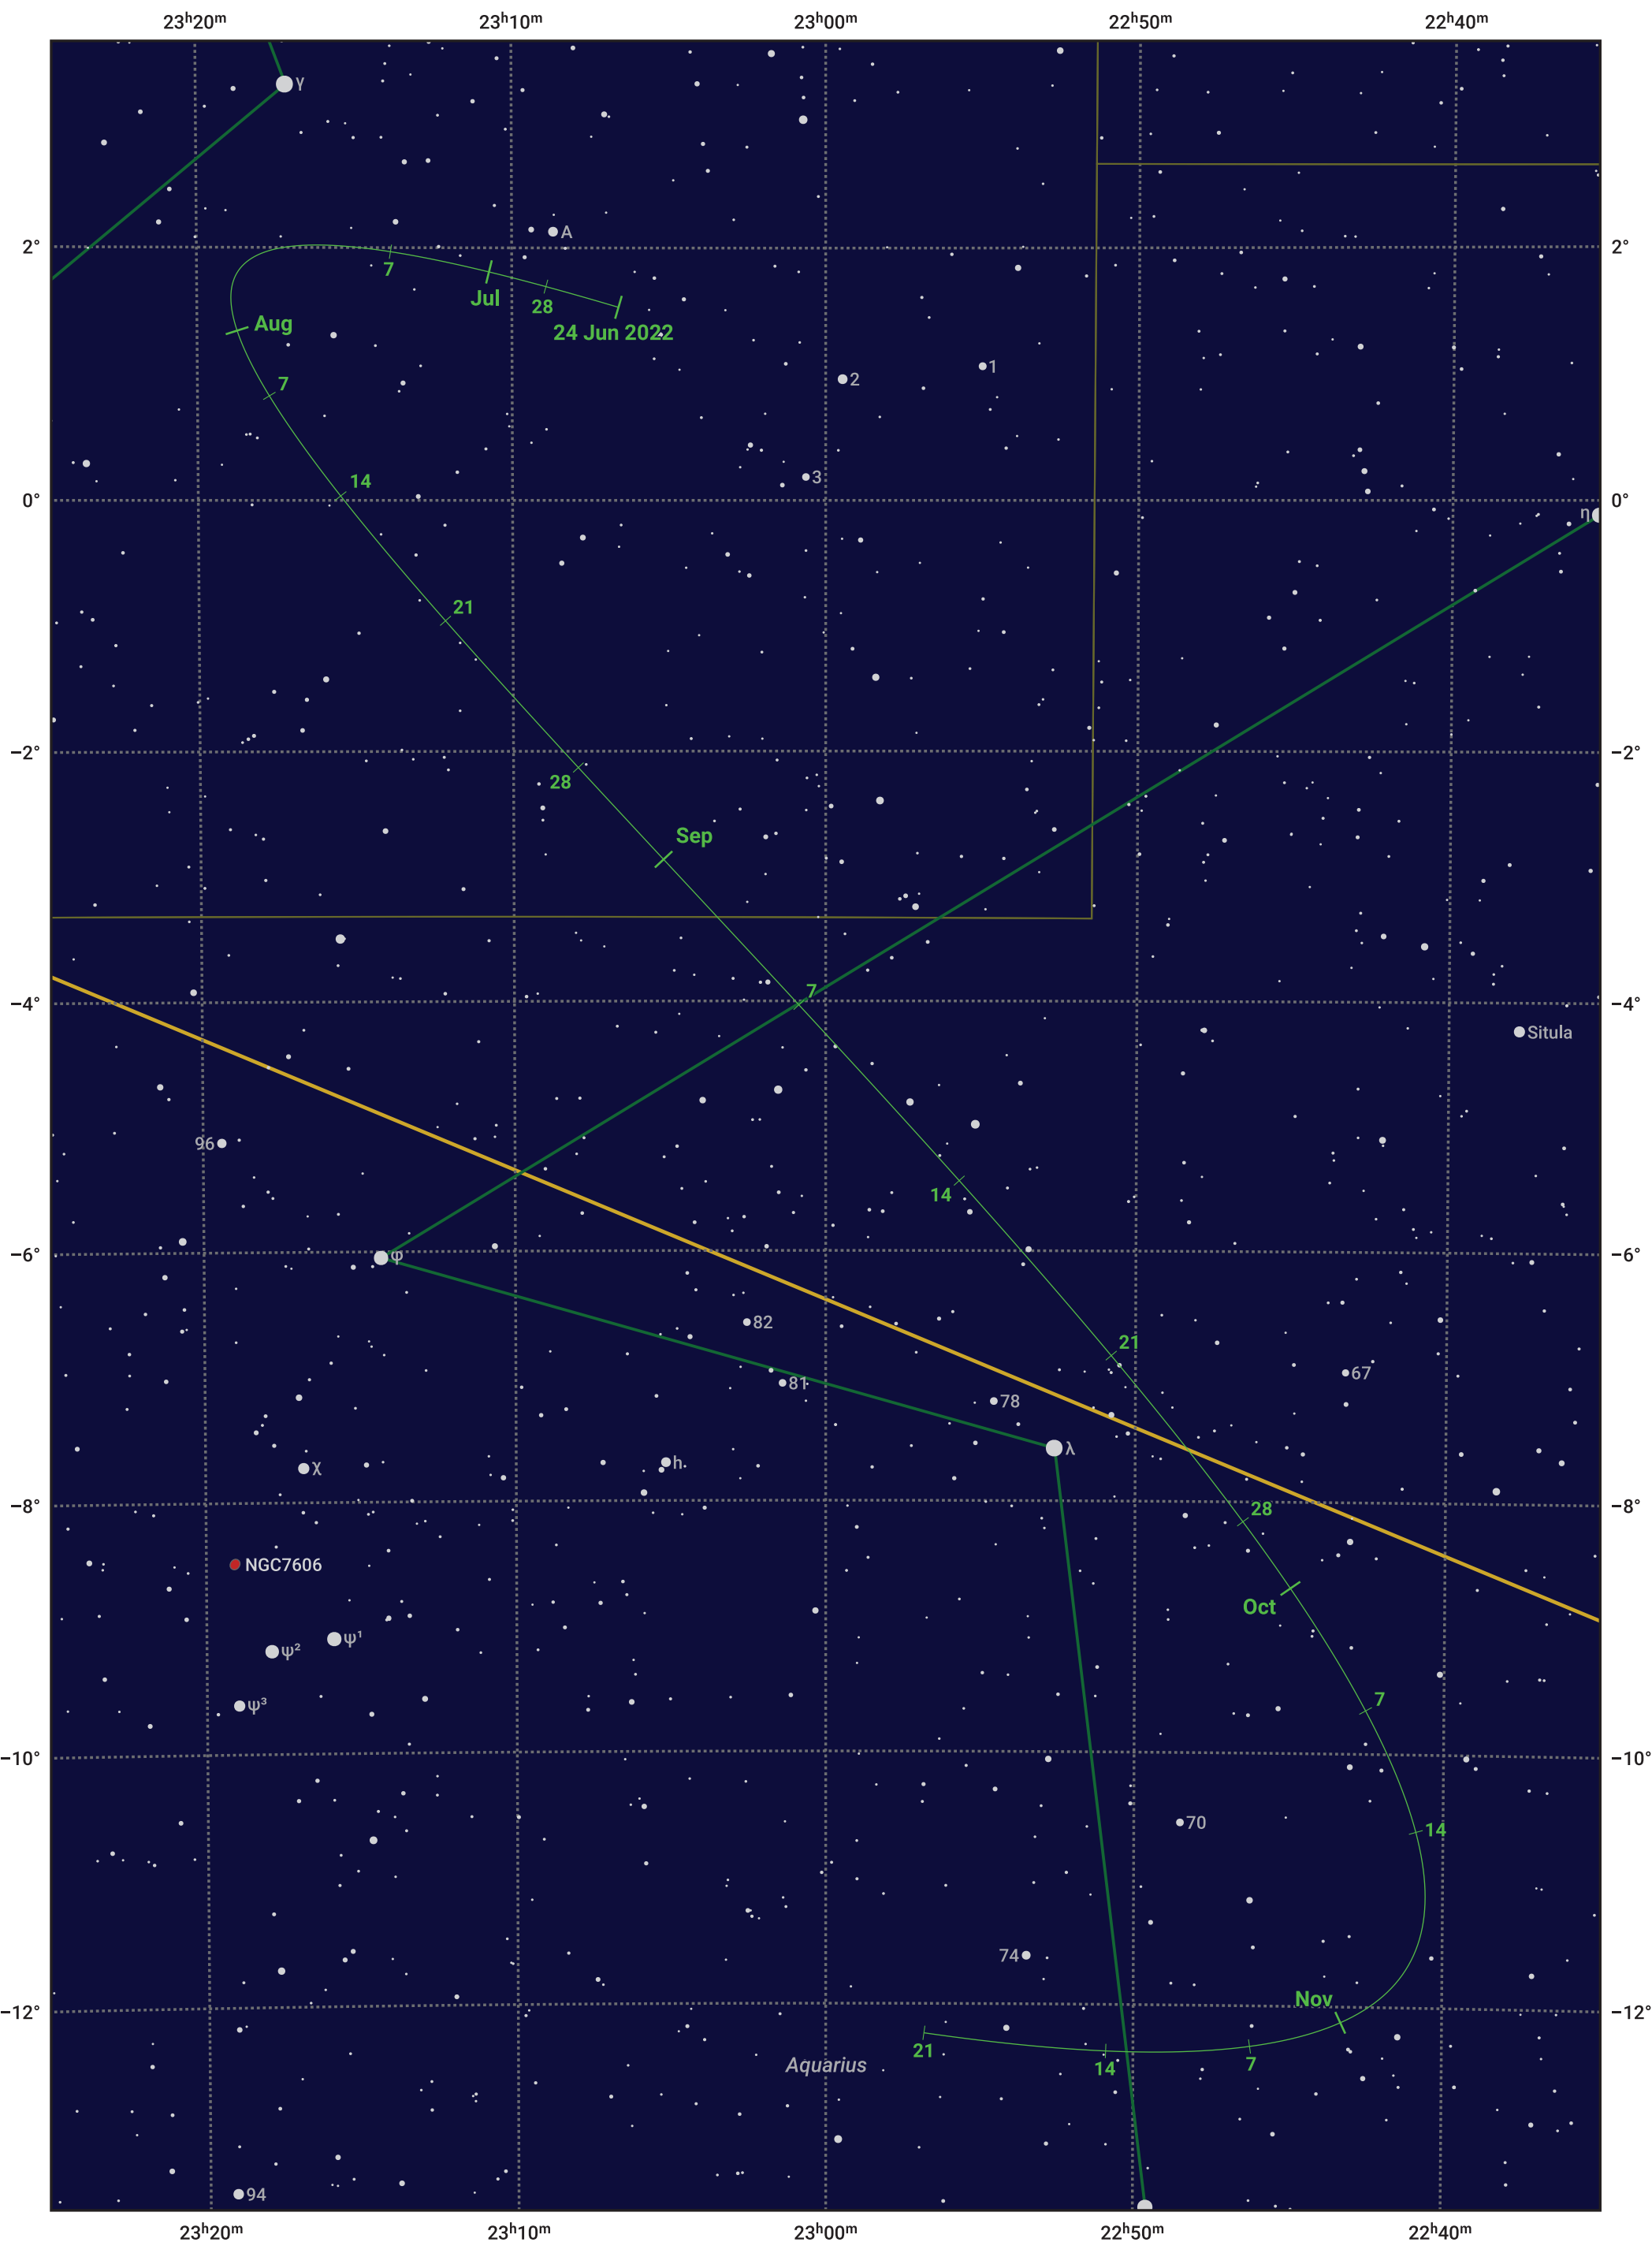

The path of Asteroid 3 Juno around opposition on 7 Sep 2022

© Dominic Ford 2011–2024. Date markers placed at midnight UTC. Downloaded from <https://in-the-sky.org>

Magnitude scale: 10.0 9.0 8.0 7.0 6.0 5.0 4.0 3.0

— Ecliptic Plane

- Galaxy
- Bright nebula
- Open cluster
- Globular cluster

Date	Mag	Phase
2022 Jul 1	9.7	96%
2022 Aug 1	9.0	98%
2022 Aug 5	8.8	98%
2022 Sep 1	8.0	100%
2022 Sep 5	7.8	100%
2022 Oct 1	8.3	99%
2022 Oct 28	8.8	96%
2022 Nov 1	8.9	96%