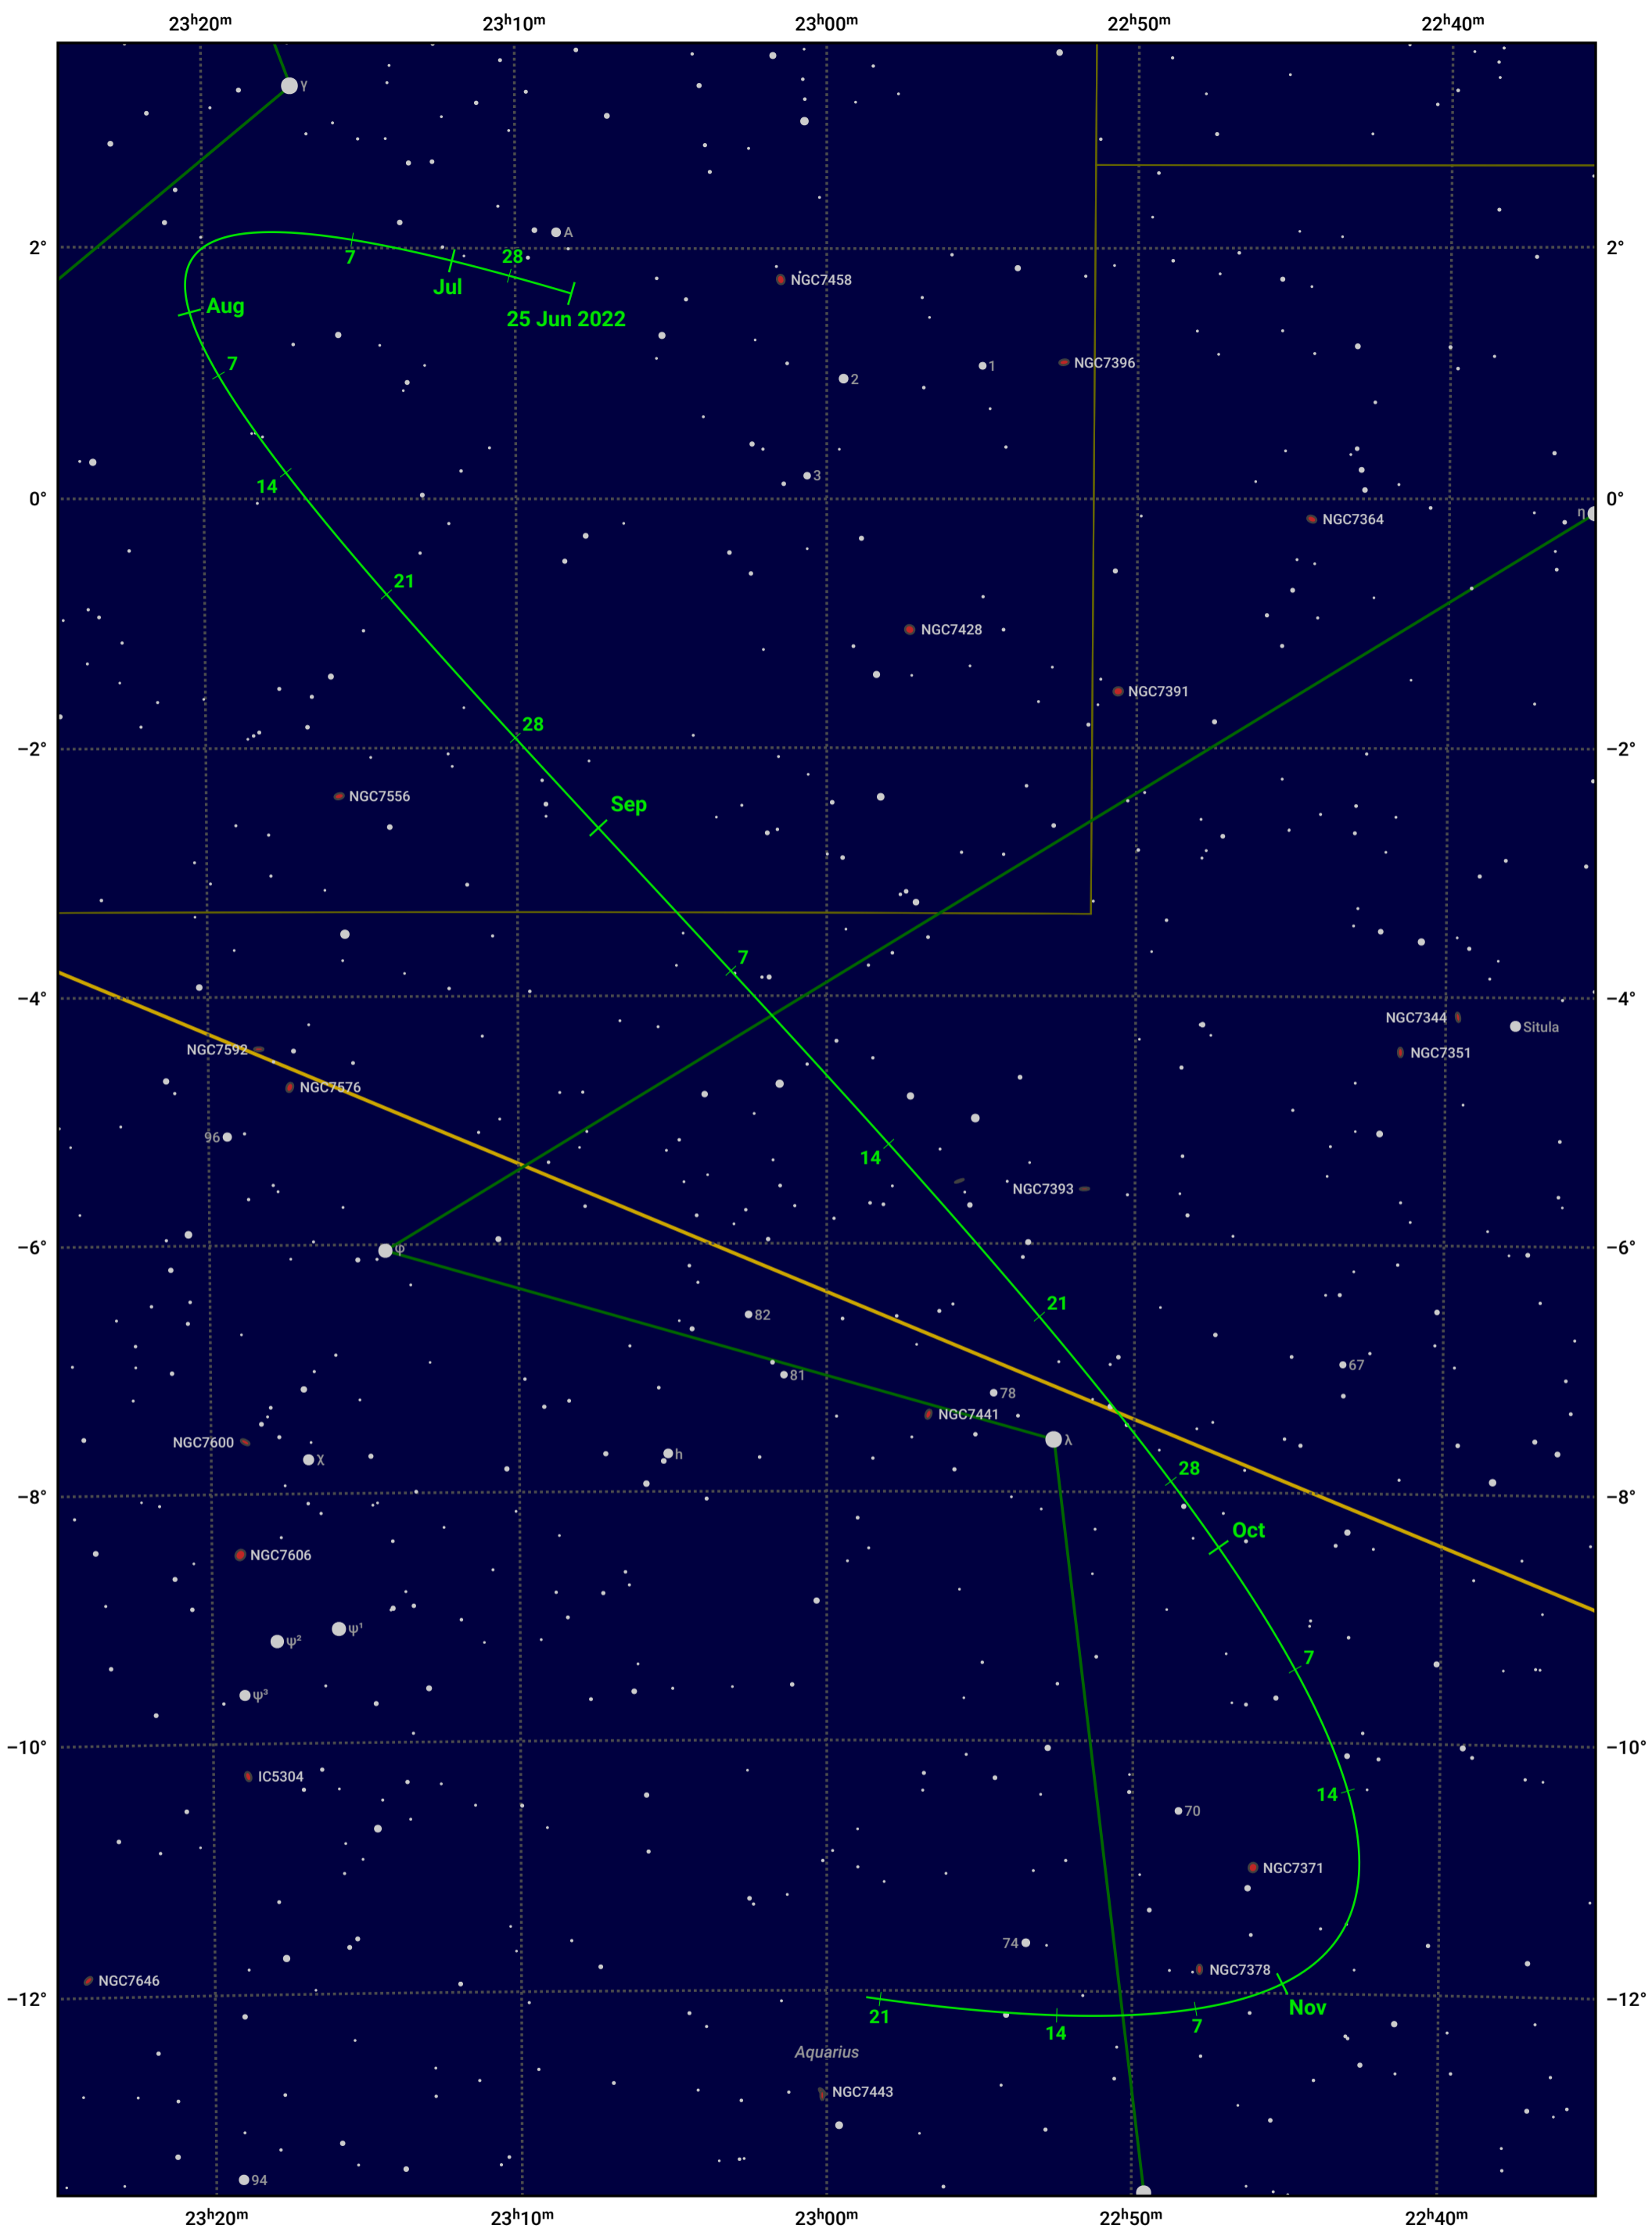

The path of Asteroid 3 Juno around opposition on 8 Sep 2022

© Dominic Ford 2011–2022. Date markers placed at midnight UTC. Downloaded from <https://in-the-sky.org>

Magnitude scale: 9.5 9.0 8.5 8.0 7.5 7.0 6.5 6.0 5.5 5.0 4.5 4.0 3.5

— Ecliptic Plane

Galaxy Bright nebula Open cluster Globular cluster