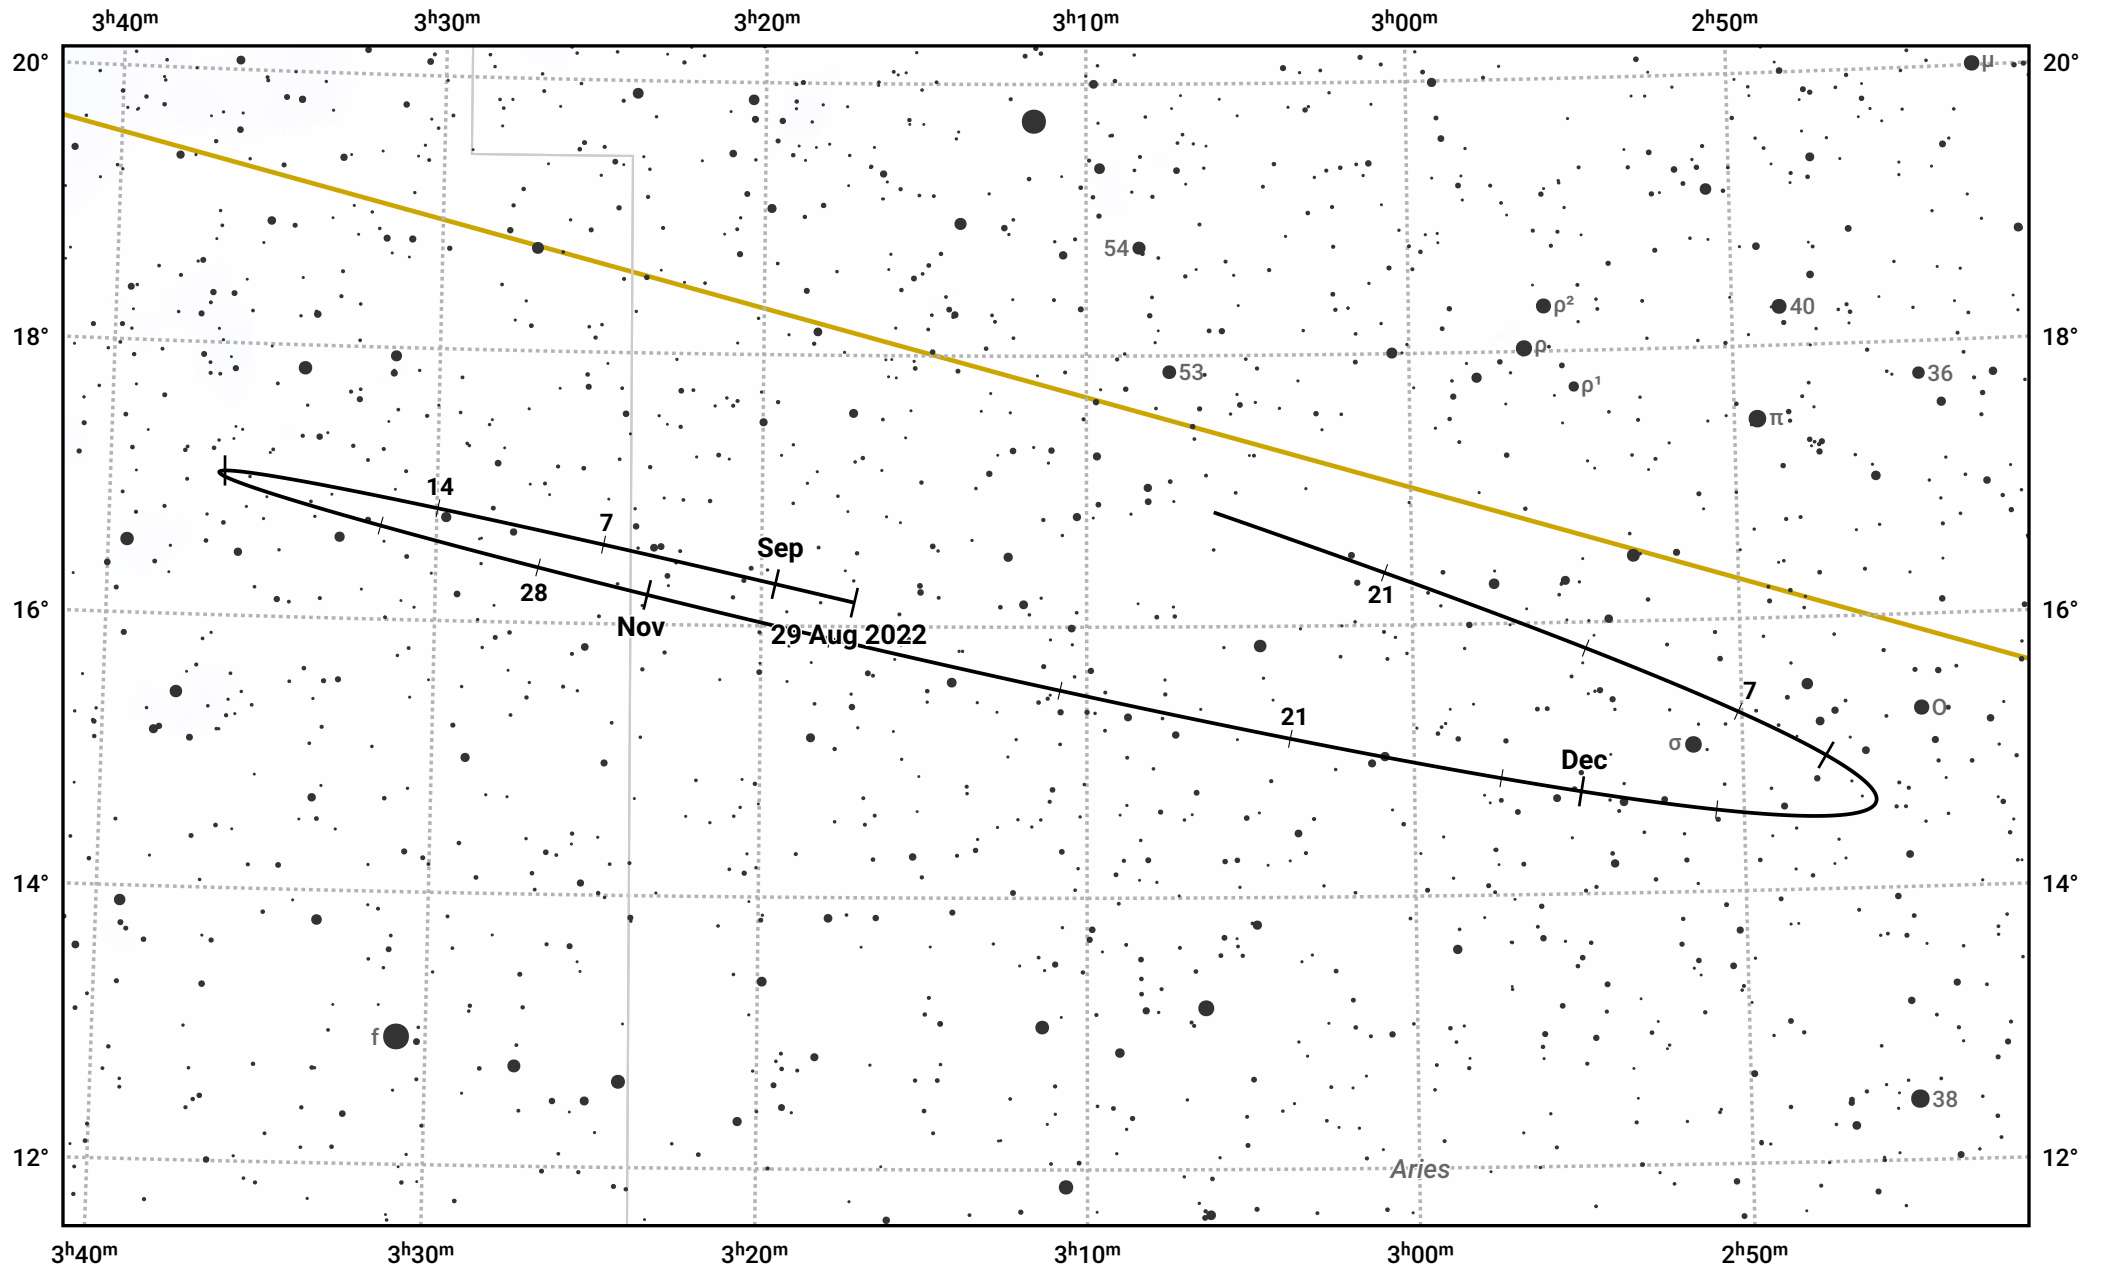

The path of Asteroid 27 Euterpe around opposition on 12 Nov 2022

© Dominic Ford 2011–2024. Date markers placed at midnight UTC. Downloaded from <https://in-the-sky.org>

Magnitude scale: 11.0 10.0 9.0 8.0 7.0 6.0 5.0 4.0

— Ecliptic Plane

Galaxy Bright nebula Open cluster Globular cluster

Date	Mag	Phase
2022 Sep 1	11.0	95%
2022 Oct 1	10.2	97%
2022 Oct 9	10.0	98%
2022 Nov 1	9.3	100%
2022 Nov 8	9.0	100%
2022 Dec 1	9.4	99%
2022 Dec 25	10.0	96%
2023 Jan 1	10.2	95%