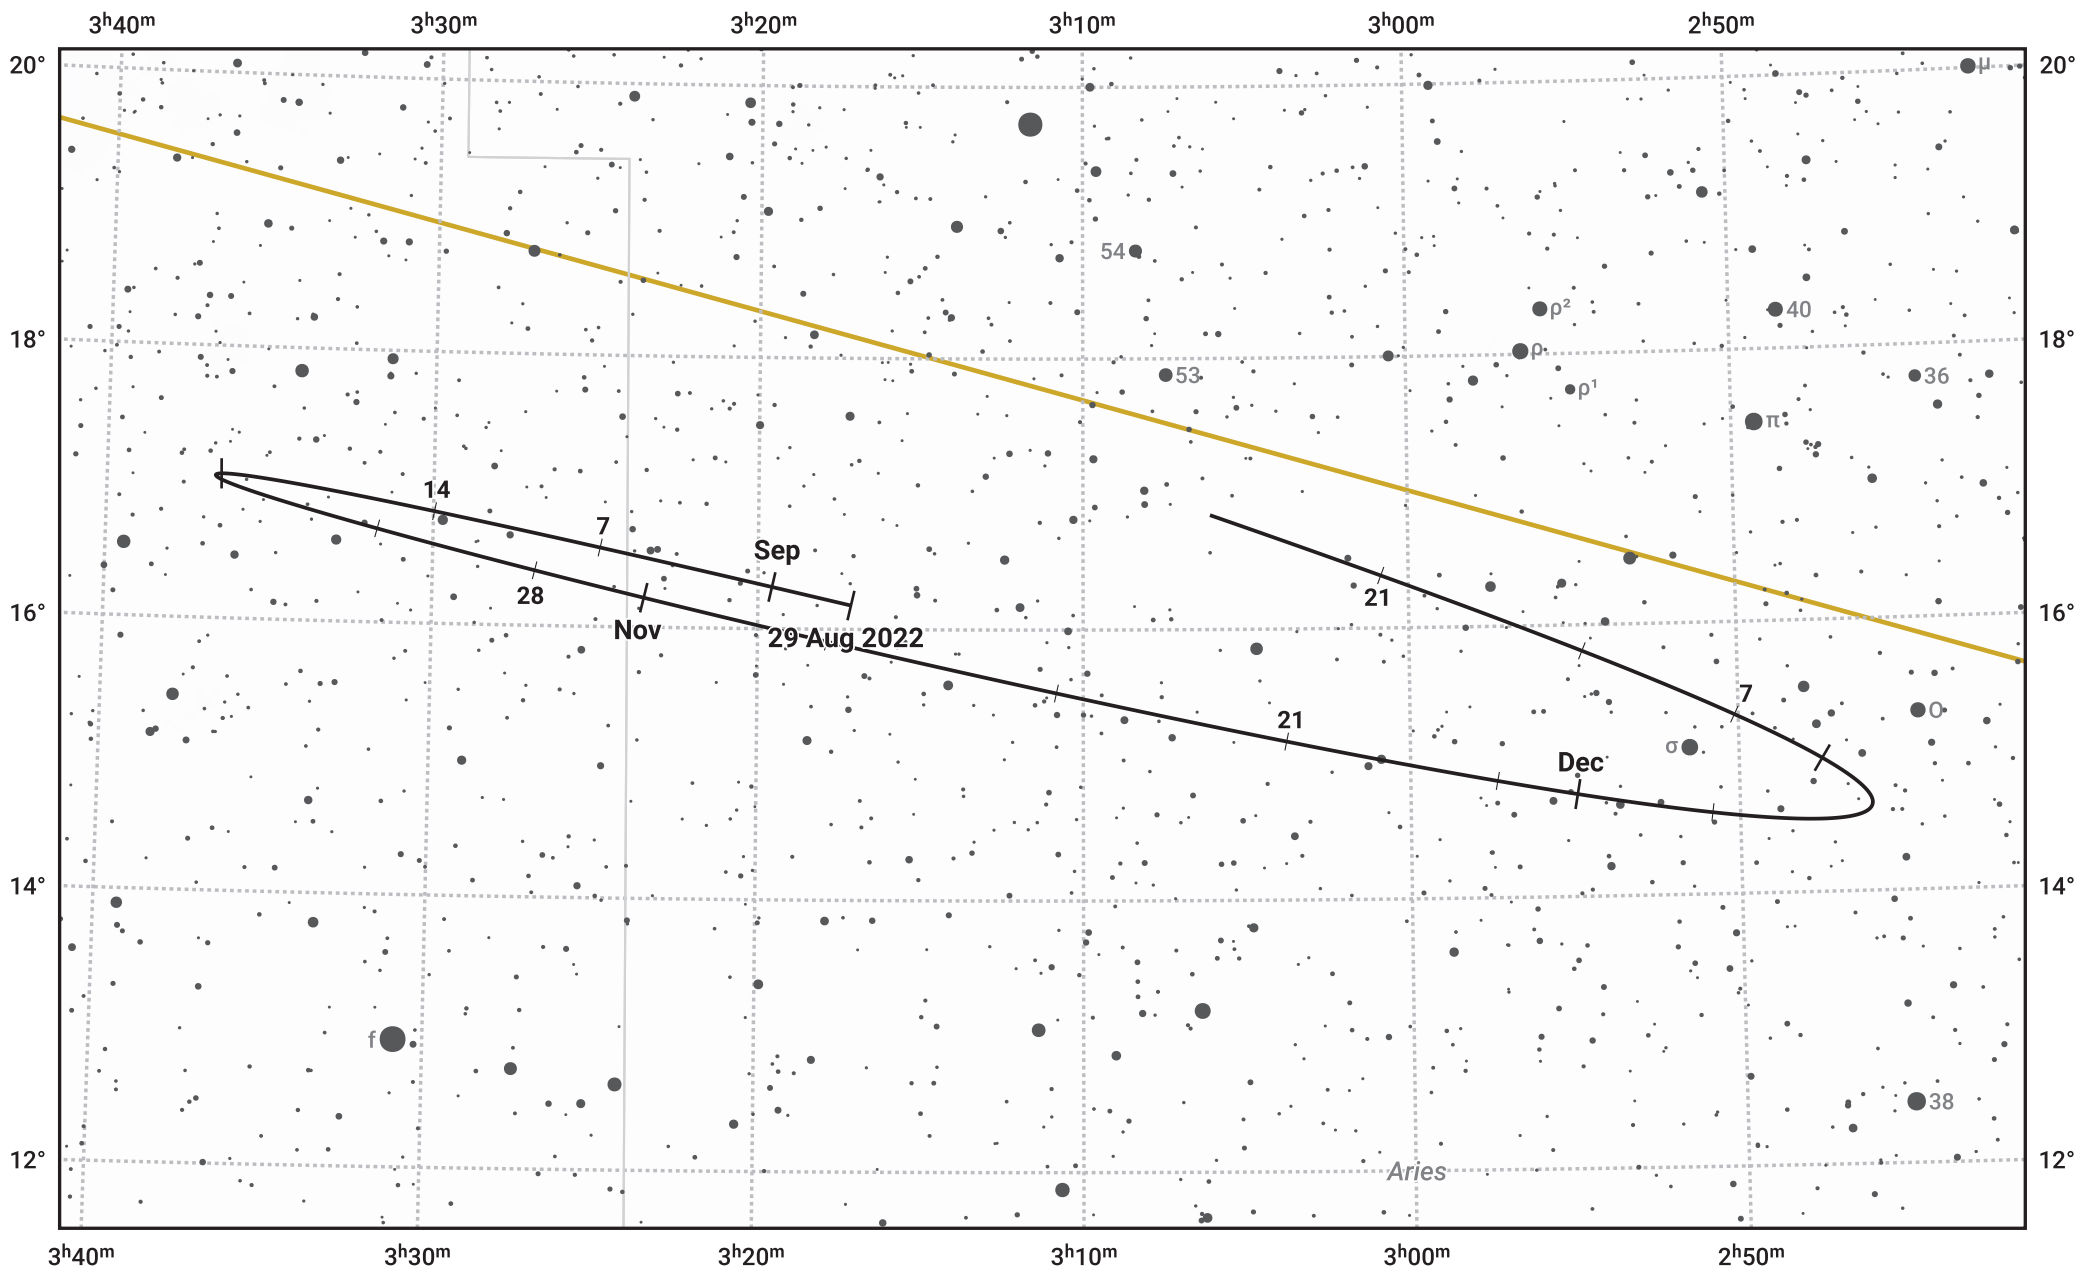

The path of Asteroid 27 Euterpe around opposition on 12 Nov 2022

© Dominic Ford 2011–2024. Date markers placed at midnight UTC. Downloaded from <https://in-the-sky.org>

Magnitude scale: 11.0 10.0 9.0 8.0 7.0 6.0 5.0 4.0

— Ecliptic Plane

Galaxy Bright nebula Open cluster Globular cluster

Date	Mag	Phase
2022 Sep 1	11.0	95%
2022 Oct 1	10.2	97%
2022 Oct 9	10.0	98%
2022 Nov 1	9.3	100%
2022 Nov 8	9.0	100%
2022 Dec 1	9.4	99%
2022 Dec 25	10.0	96%
2023 Jan 1	10.2	95%