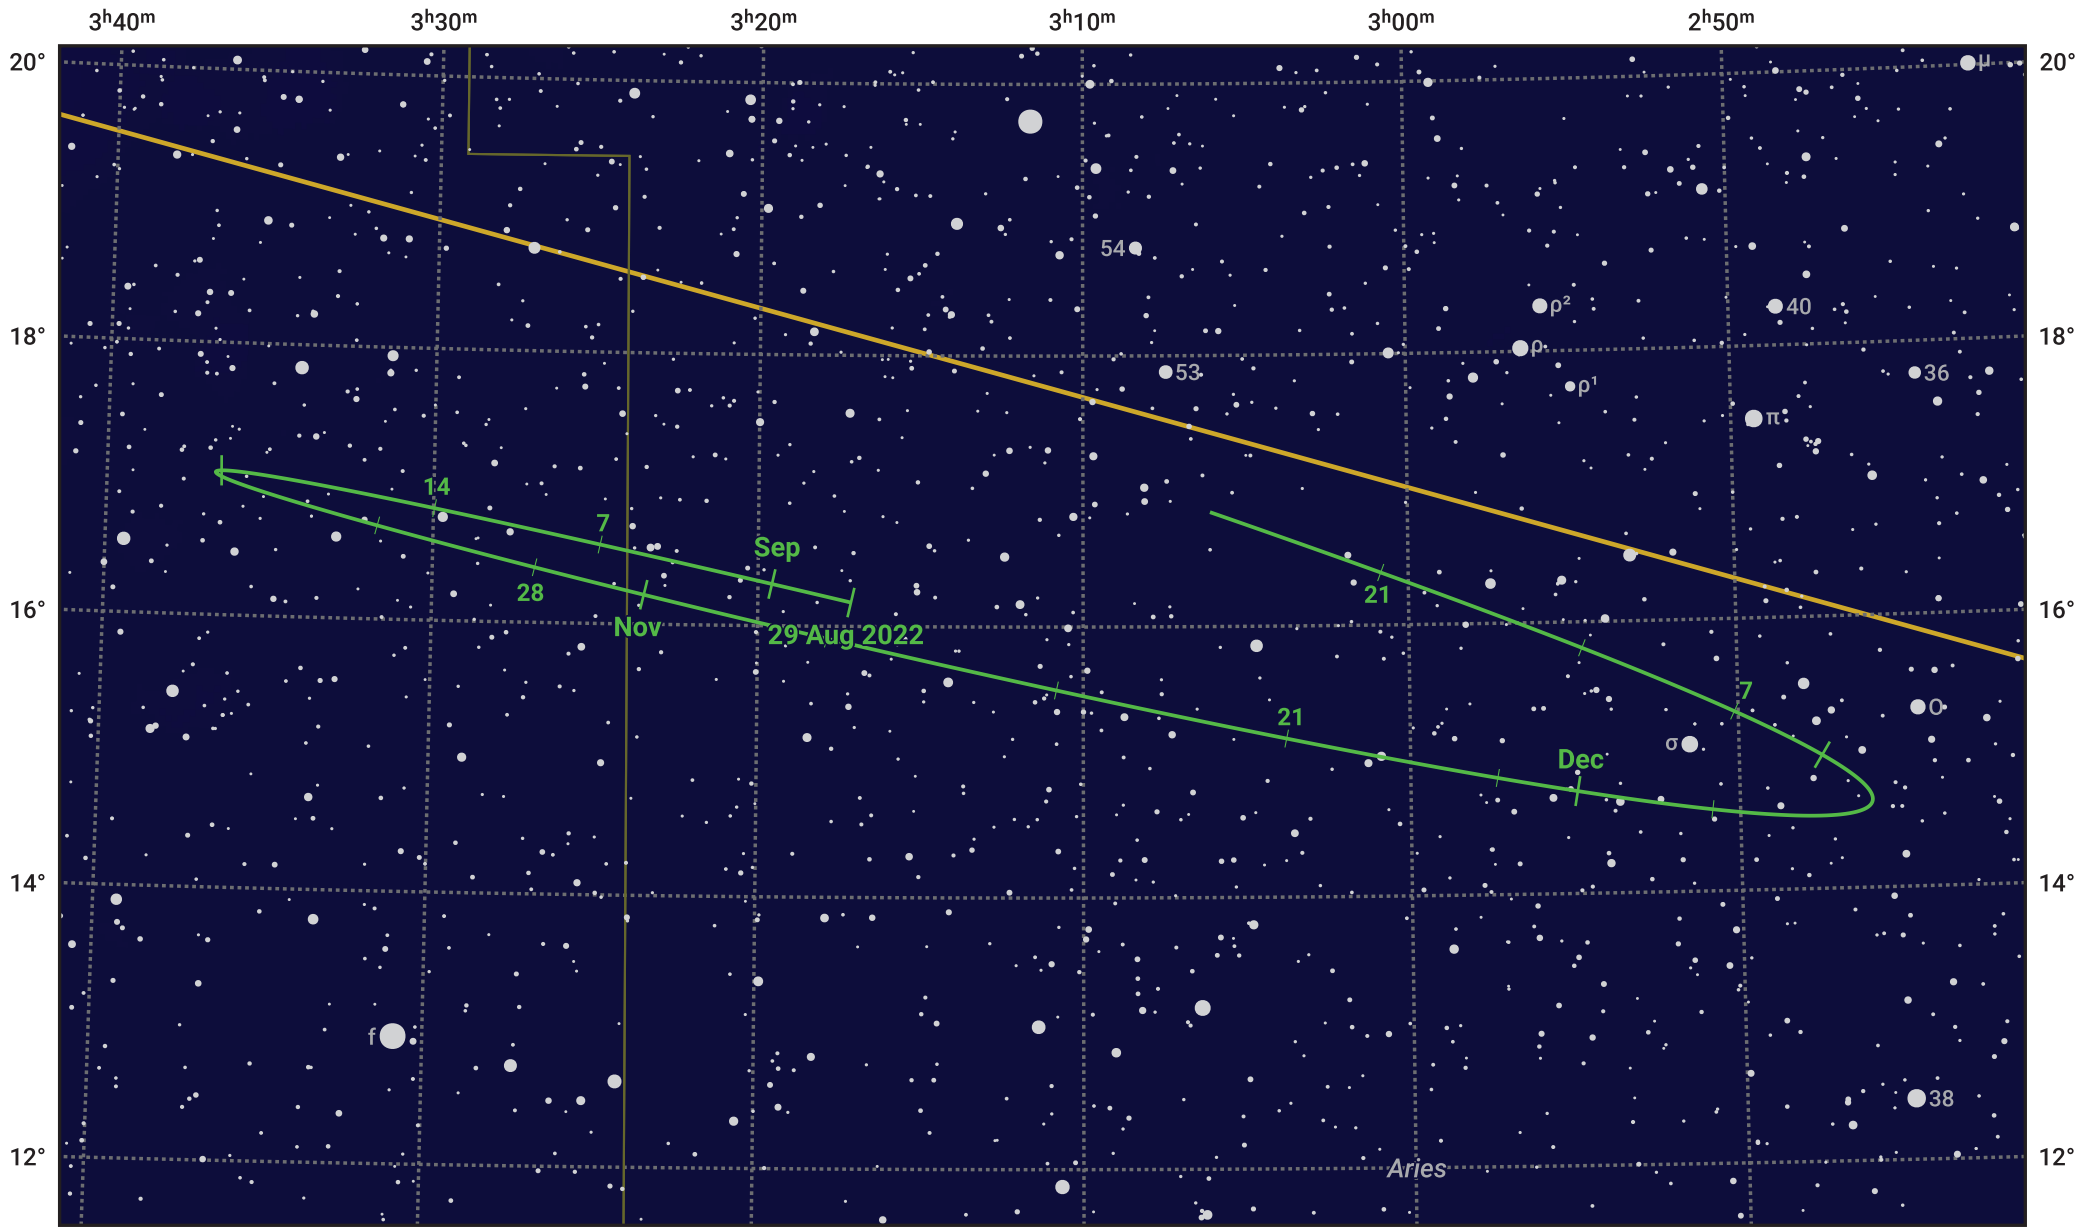

The path of Asteroid 27 Euterpe around opposition on 12 Nov 2022

© Dominic Ford 2011–2024. Date markers placed at midnight UTC. Downloaded from <https://in-the-sky.org>

Magnitude scale: 11.0 10.0 9.0 8.0 7.0 6.0 5.0 4.0

— Ecliptic Plane

Galaxy Bright nebula Open cluster Globular cluster

Date	Mag	Phase
2022 Sep 1	11.0	95%
2022 Oct 1	10.2	97%
2022 Oct 9	10.0	98%
2022 Nov 1	9.3	100%
2022 Nov 8	9.0	100%
2022 Dec 1	9.4	99%
2022 Dec 25	10.0	96%
2023 Jan 1	10.2	95%