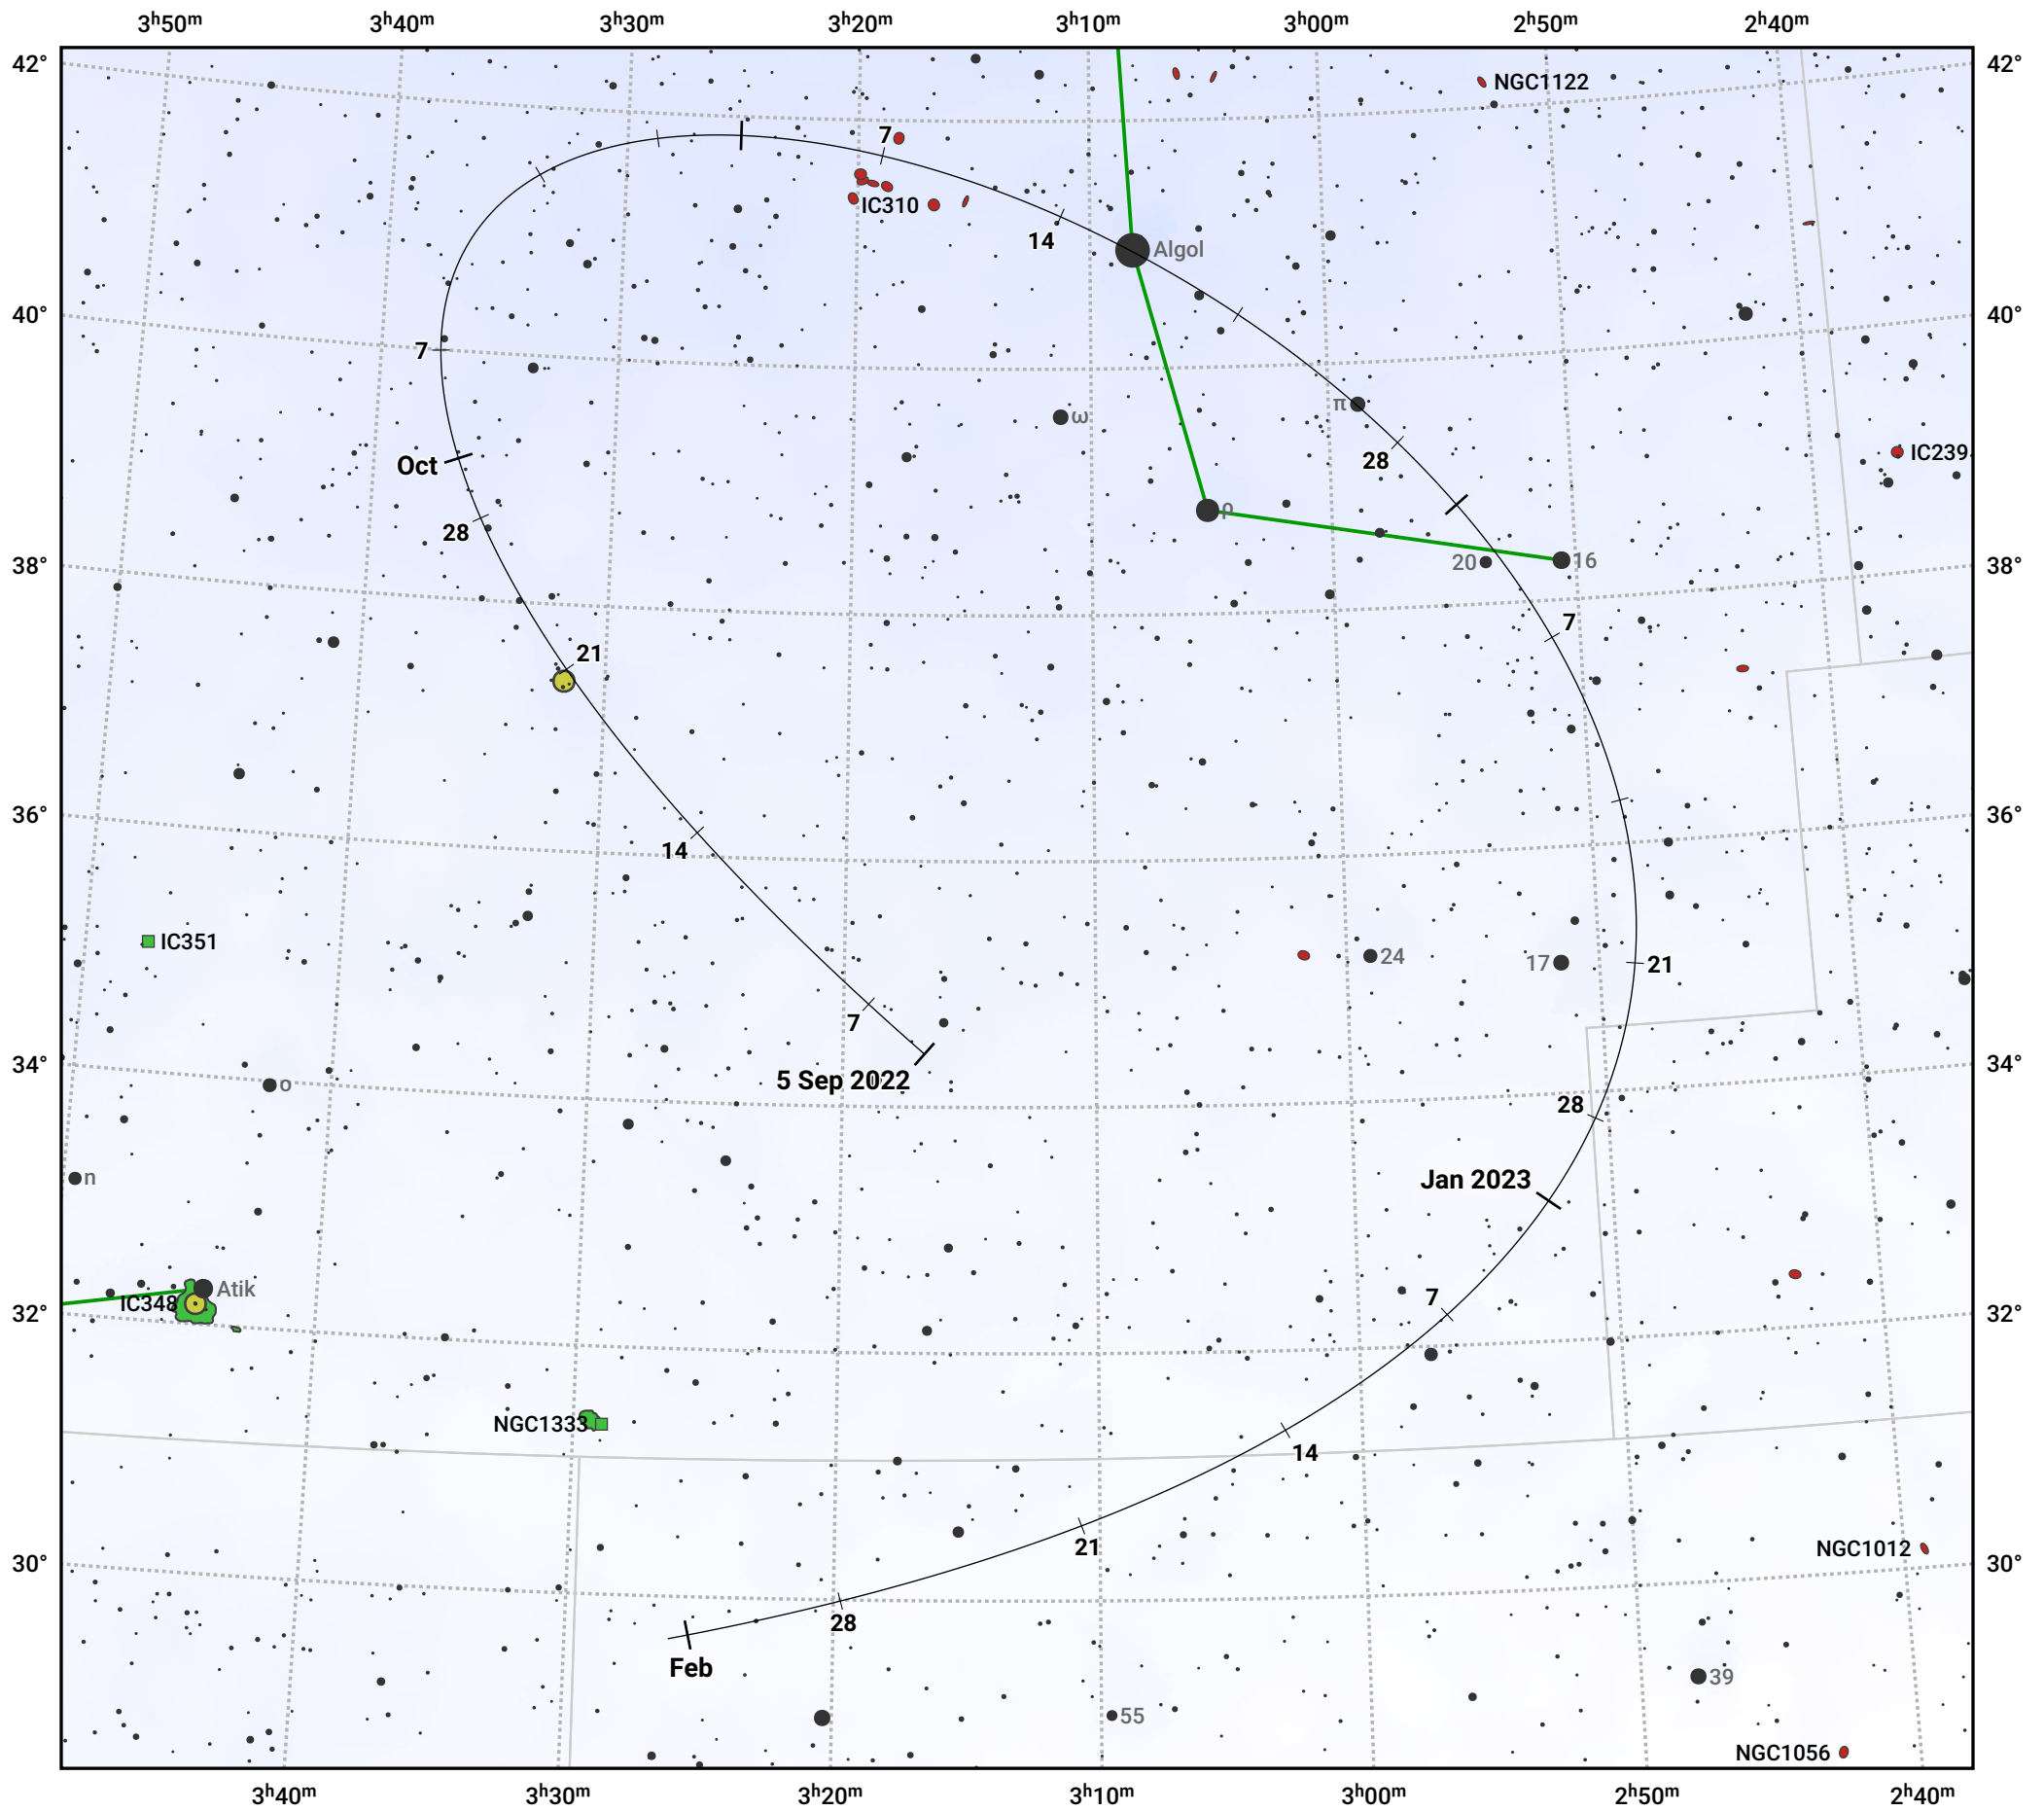

The path of Asteroid 115 Thyra around opposition on 19 Nov 2022

© Dominic Ford 2011–2023. Date markers placed at midnight UTC. Downloaded from <https://in-the-sky.org>

Magnitude scale: 10.0 9.0 8.0 7.0 6.0 5.0 4.0 3.0 2.0

— Ecliptic Plane

Galaxy Bright nebula Open cluster Globular cluster

Date	Mag	Phase
2022 Oct 1	10.6	95%
2022 Oct 22	10.2	97%
2022 Nov 1	10.0	98%
2022 Dec 1	9.9	99%
2023 Jan 1	10.6	96%
2023 Jan 24	11.2	94%
2023 Feb 1	11.4	94%