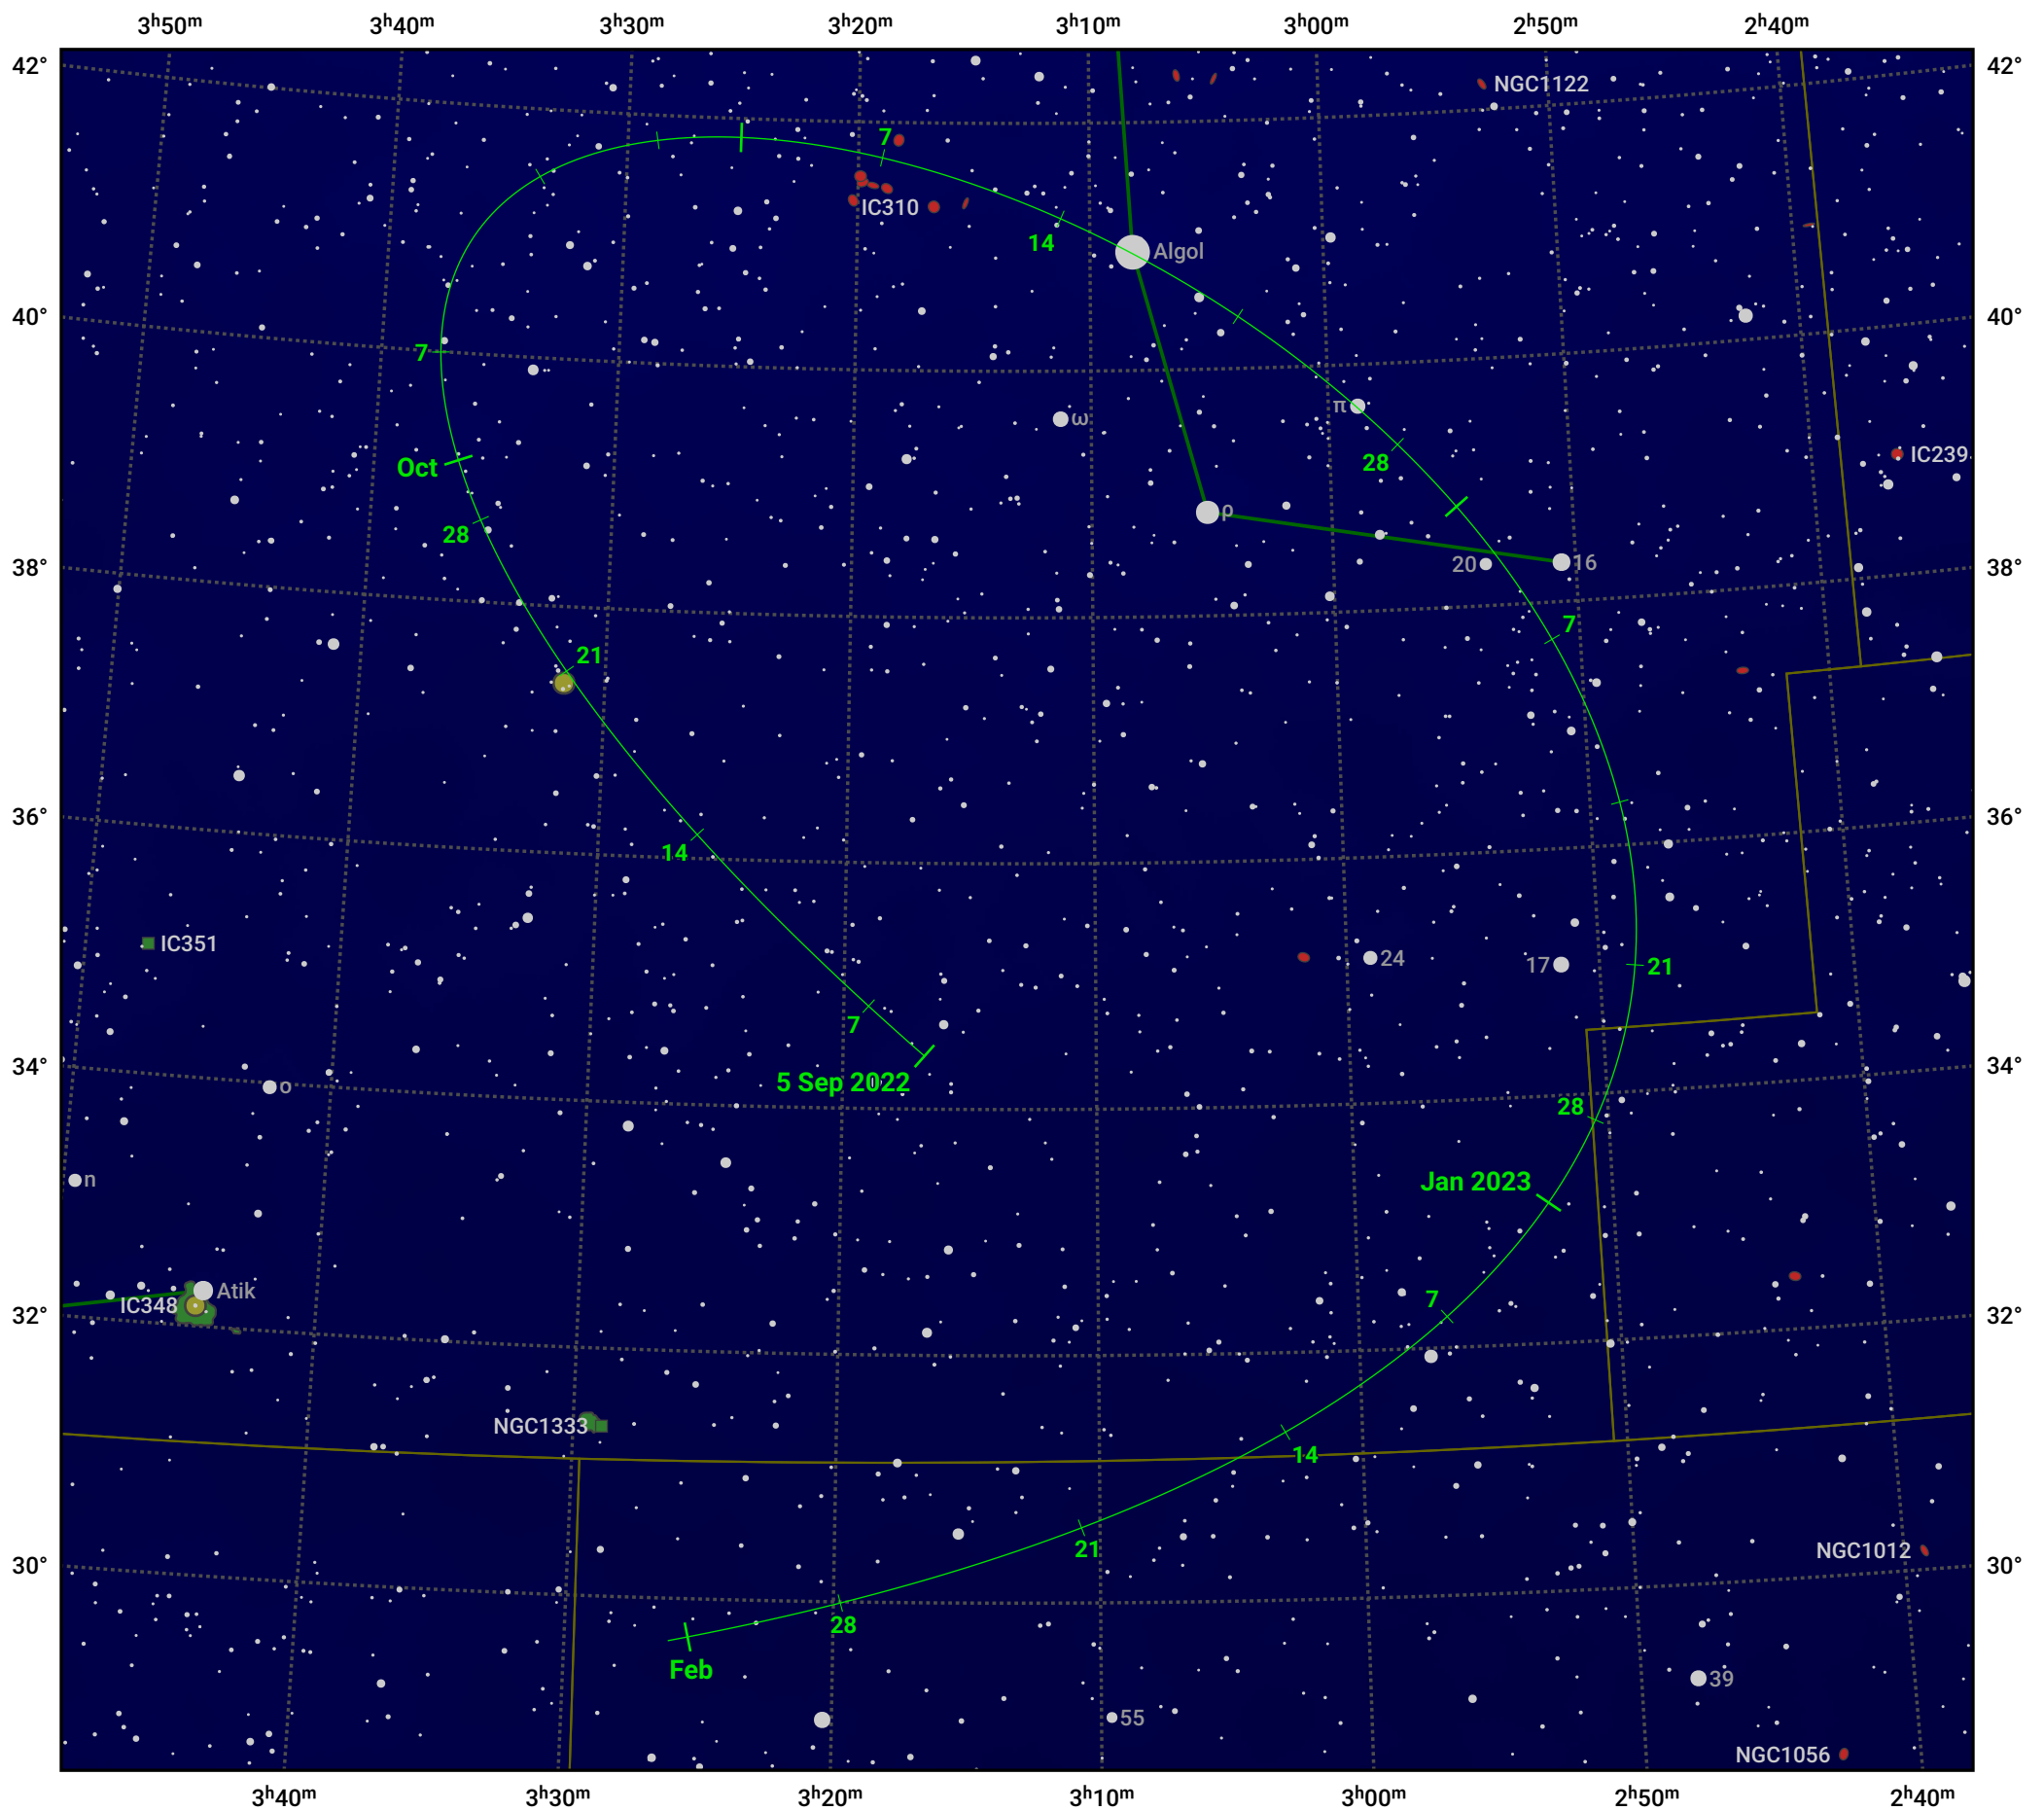

The path of Asteroid 115 Thyra around opposition on 19 Nov 2022

© Dominic Ford 2011–2023. Date markers placed at midnight UTC. Downloaded from <https://in-the-sky.org>

Magnitude scale: 10.0 9.0 8.0 7.0 6.0 5.0 4.0 3.0 2.0

— Ecliptic Plane

Galaxy Bright nebula Open cluster Globular cluster

Date	Mag	Phase
2022 Oct 1	10.6	95%
2022 Oct 22	10.2	97%
2022 Nov 1	10.0	98%
2022 Dec 1	9.9	99%
2023 Jan 1	10.6	96%
2023 Jan 24	11.2	94%
2023 Feb 1	11.4	94%