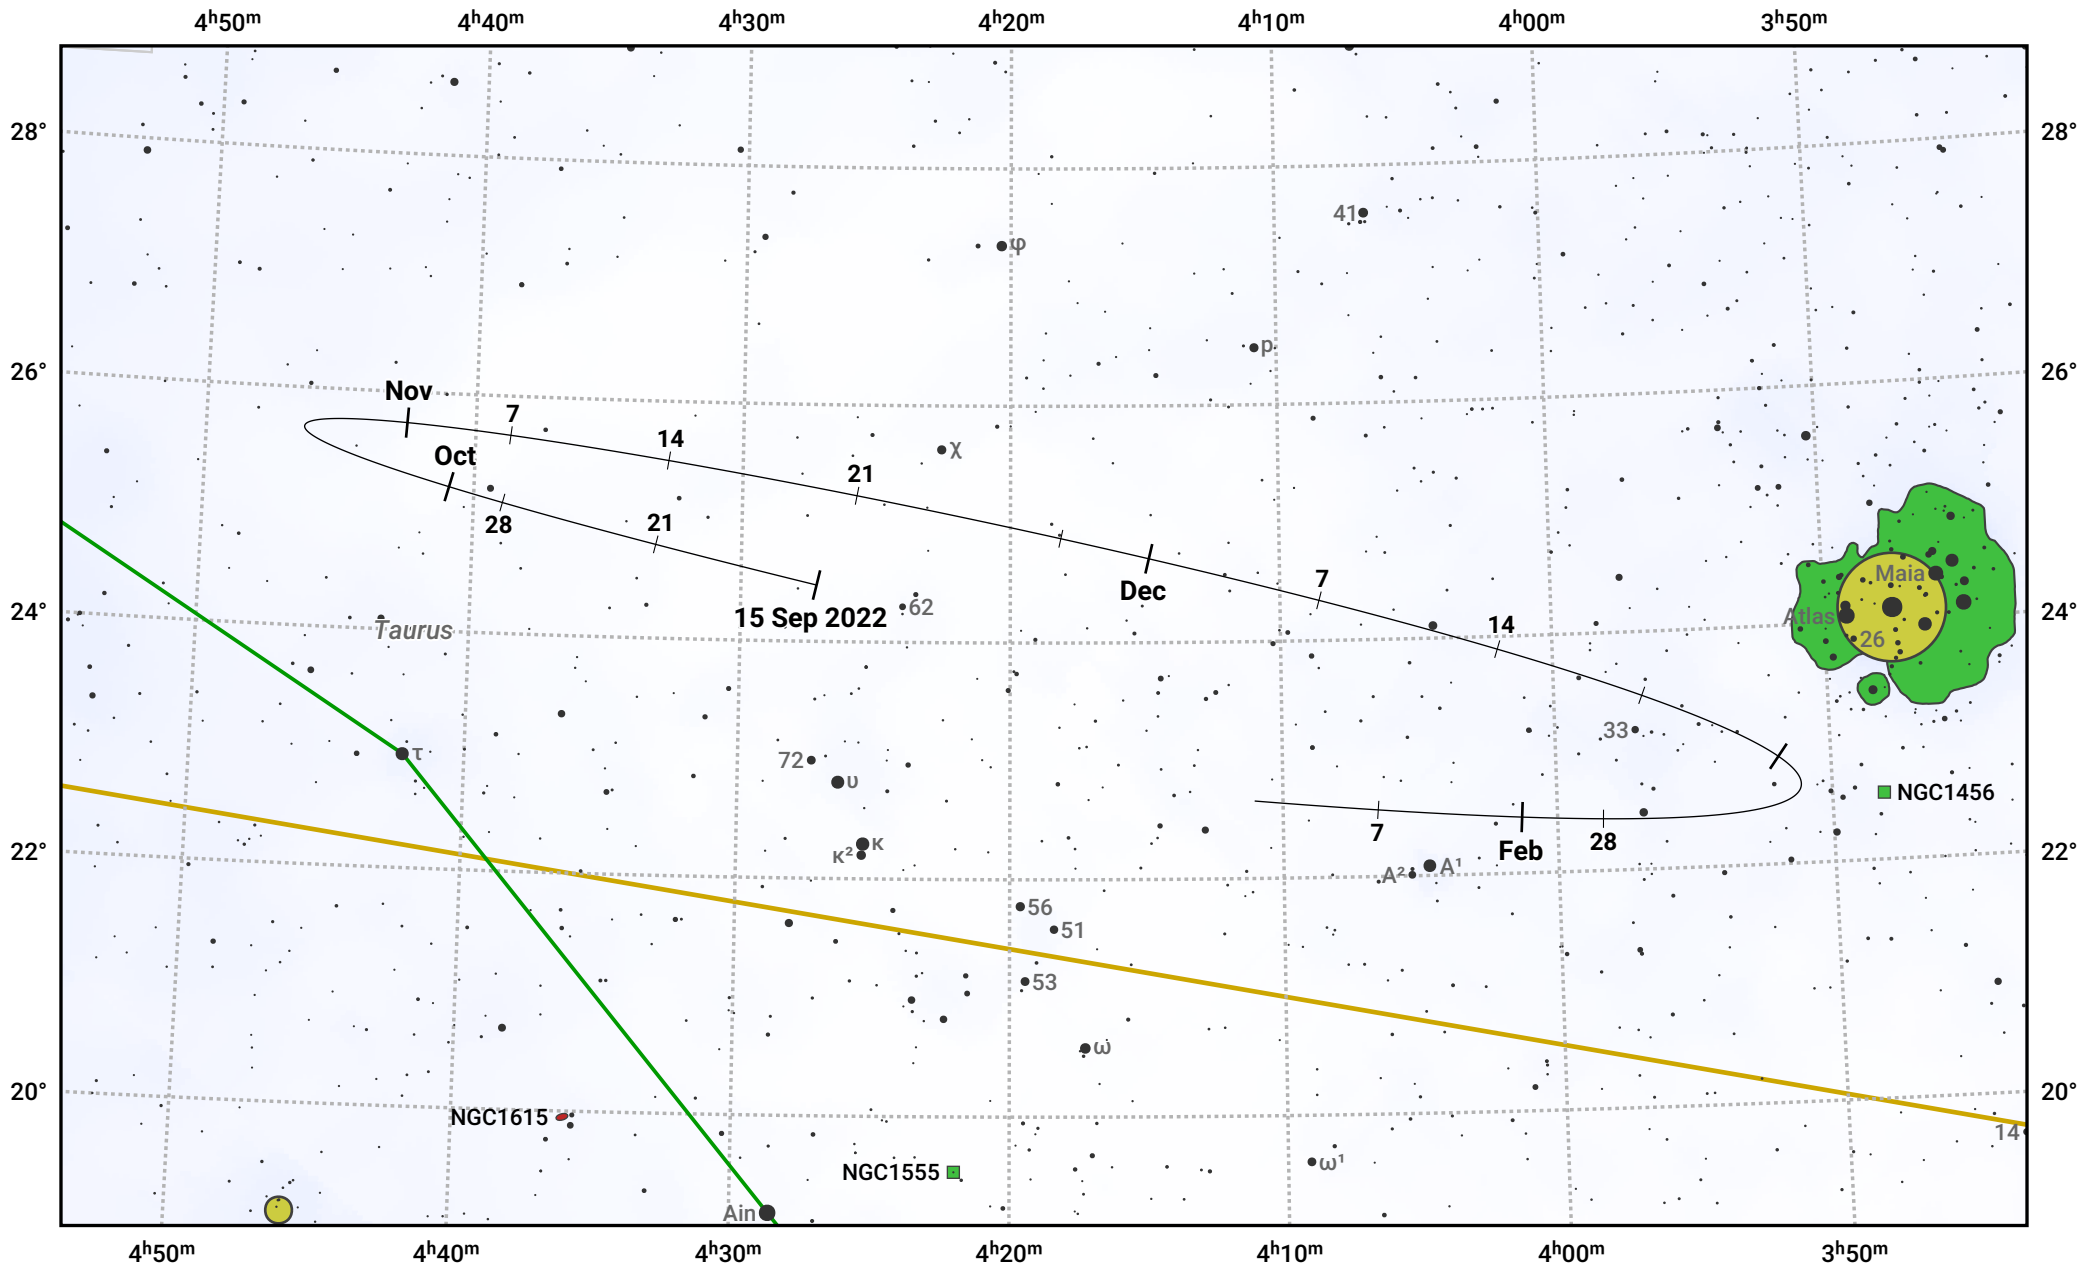

The path of Asteroid 30 Urania around opposition on 29 Nov 2022

© Dominic Ford 2011–2024. Date markers placed at midnight UTC. Downloaded from <https://in-the-sky.org>

Magnitude scale: 10.0 9.0 8.0 7.0 6.0 5.0 4.0 3.0 2.0

— Ecliptic Plane

Galaxy Bright nebula Open cluster Globular cluster

Date	Mag	Phase
2022 Oct 1	11.1	95%
2022 Nov 1	10.4	98%
2022 Dec 1	9.7	100%
2023 Jan 1	10.7	98%
2023 Jan 30	11.4	95%
2023 Feb 1	11.5	95%