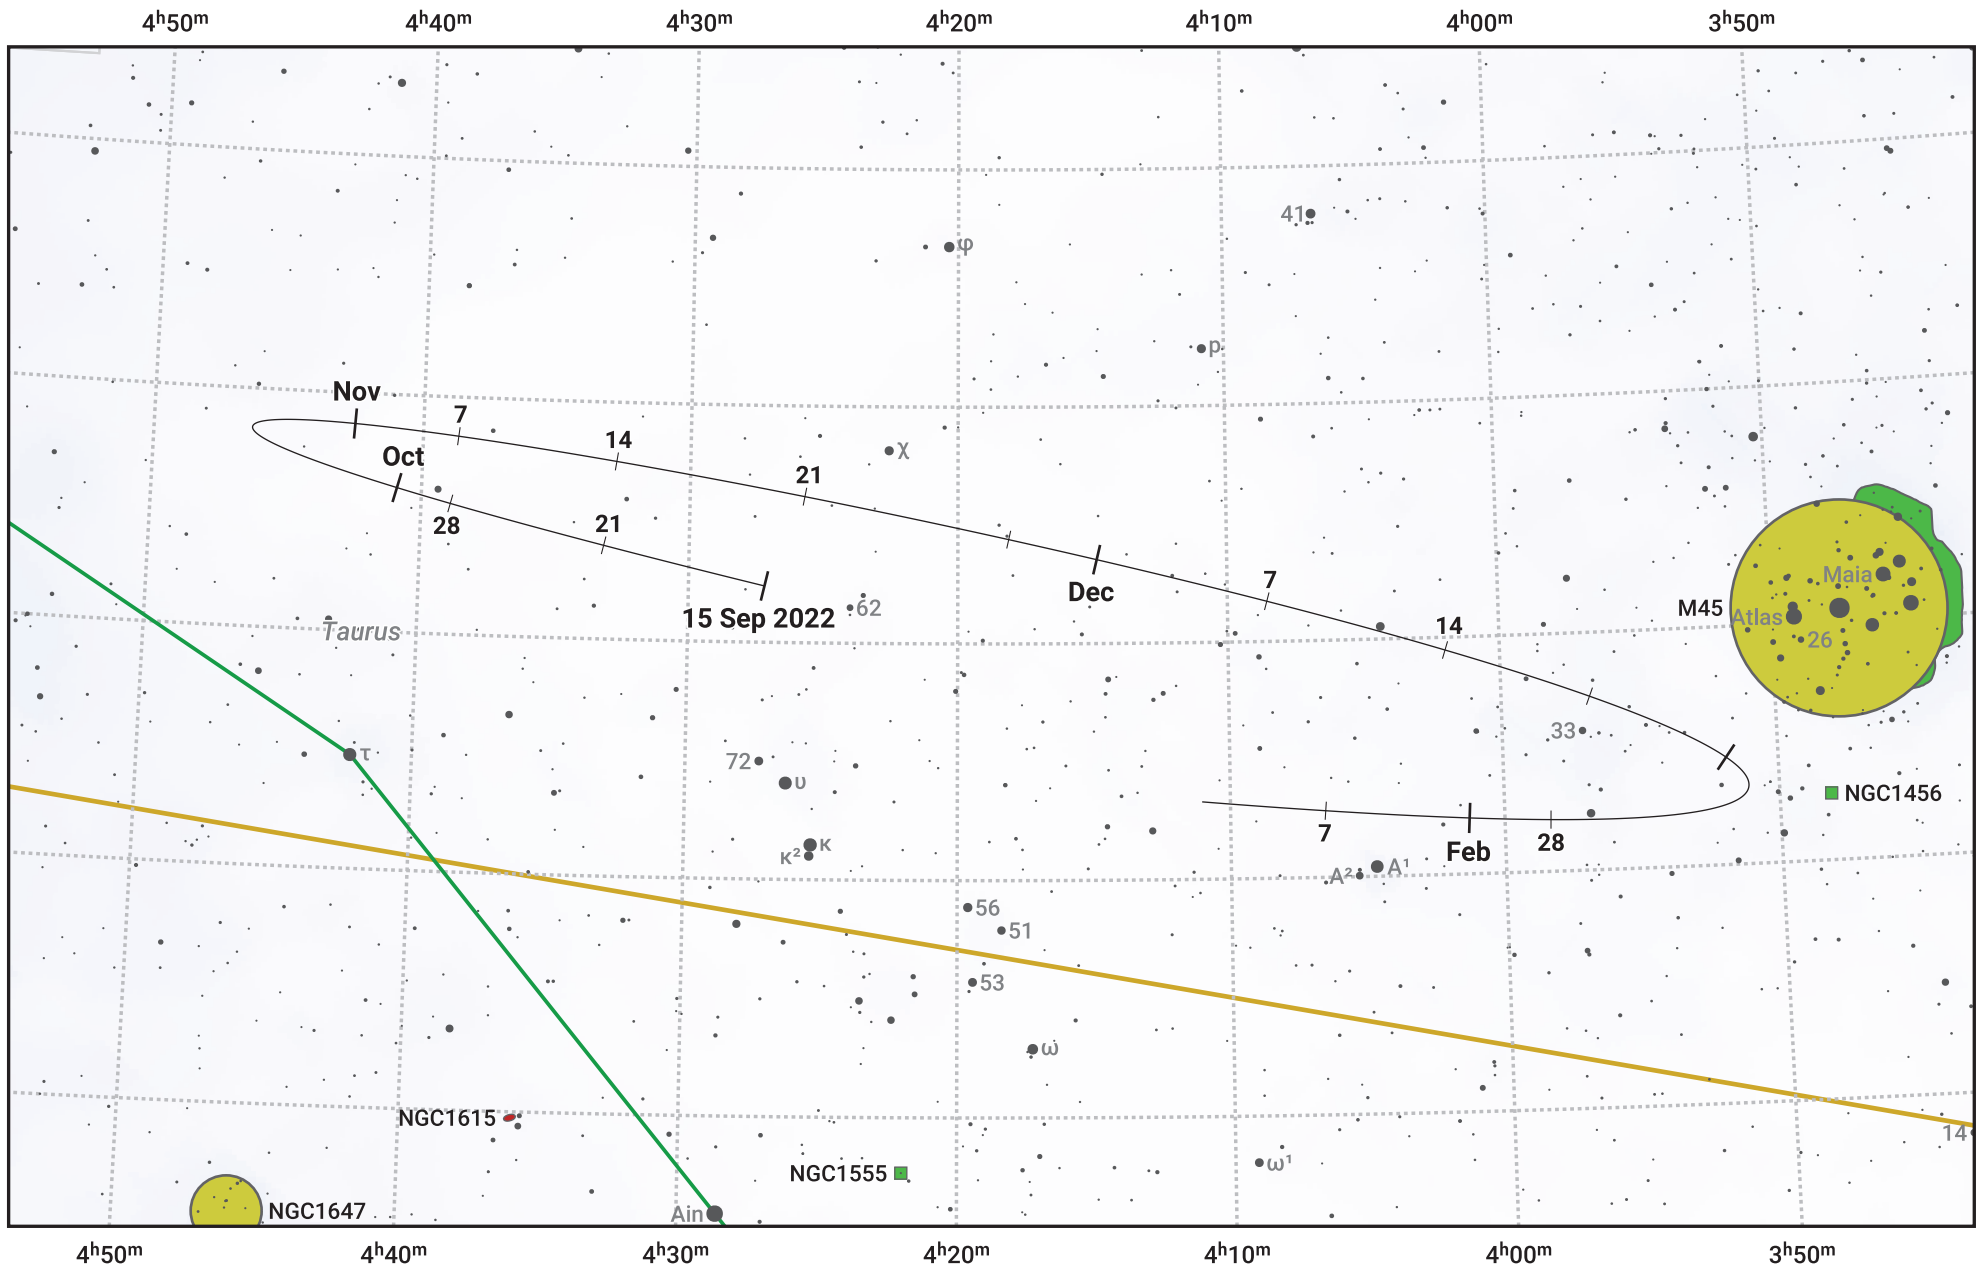

The path of Asteroid 30 Urania around opposition on 29 Nov 2022

© Dominic Ford 2011–2024. Date markers placed at midnight UTC. Downloaded from <https://in-the-sky.org>

Magnitude scale: 10.0 9.0 8.0 7.0 6.0 5.0 4.0 3.0 2.0

— Ecliptic Plane

Galaxy Bright nebula Open cluster Globular cluster

Date	Mag	Phase
2022 Oct 1	11.1	95%
2022 Nov 1	10.4	98%
2022 Dec 1	9.7	100%
2023 Jan 1	10.7	98%
2023 Jan 30	11.4	95%
2023 Feb 1	11.5	95%