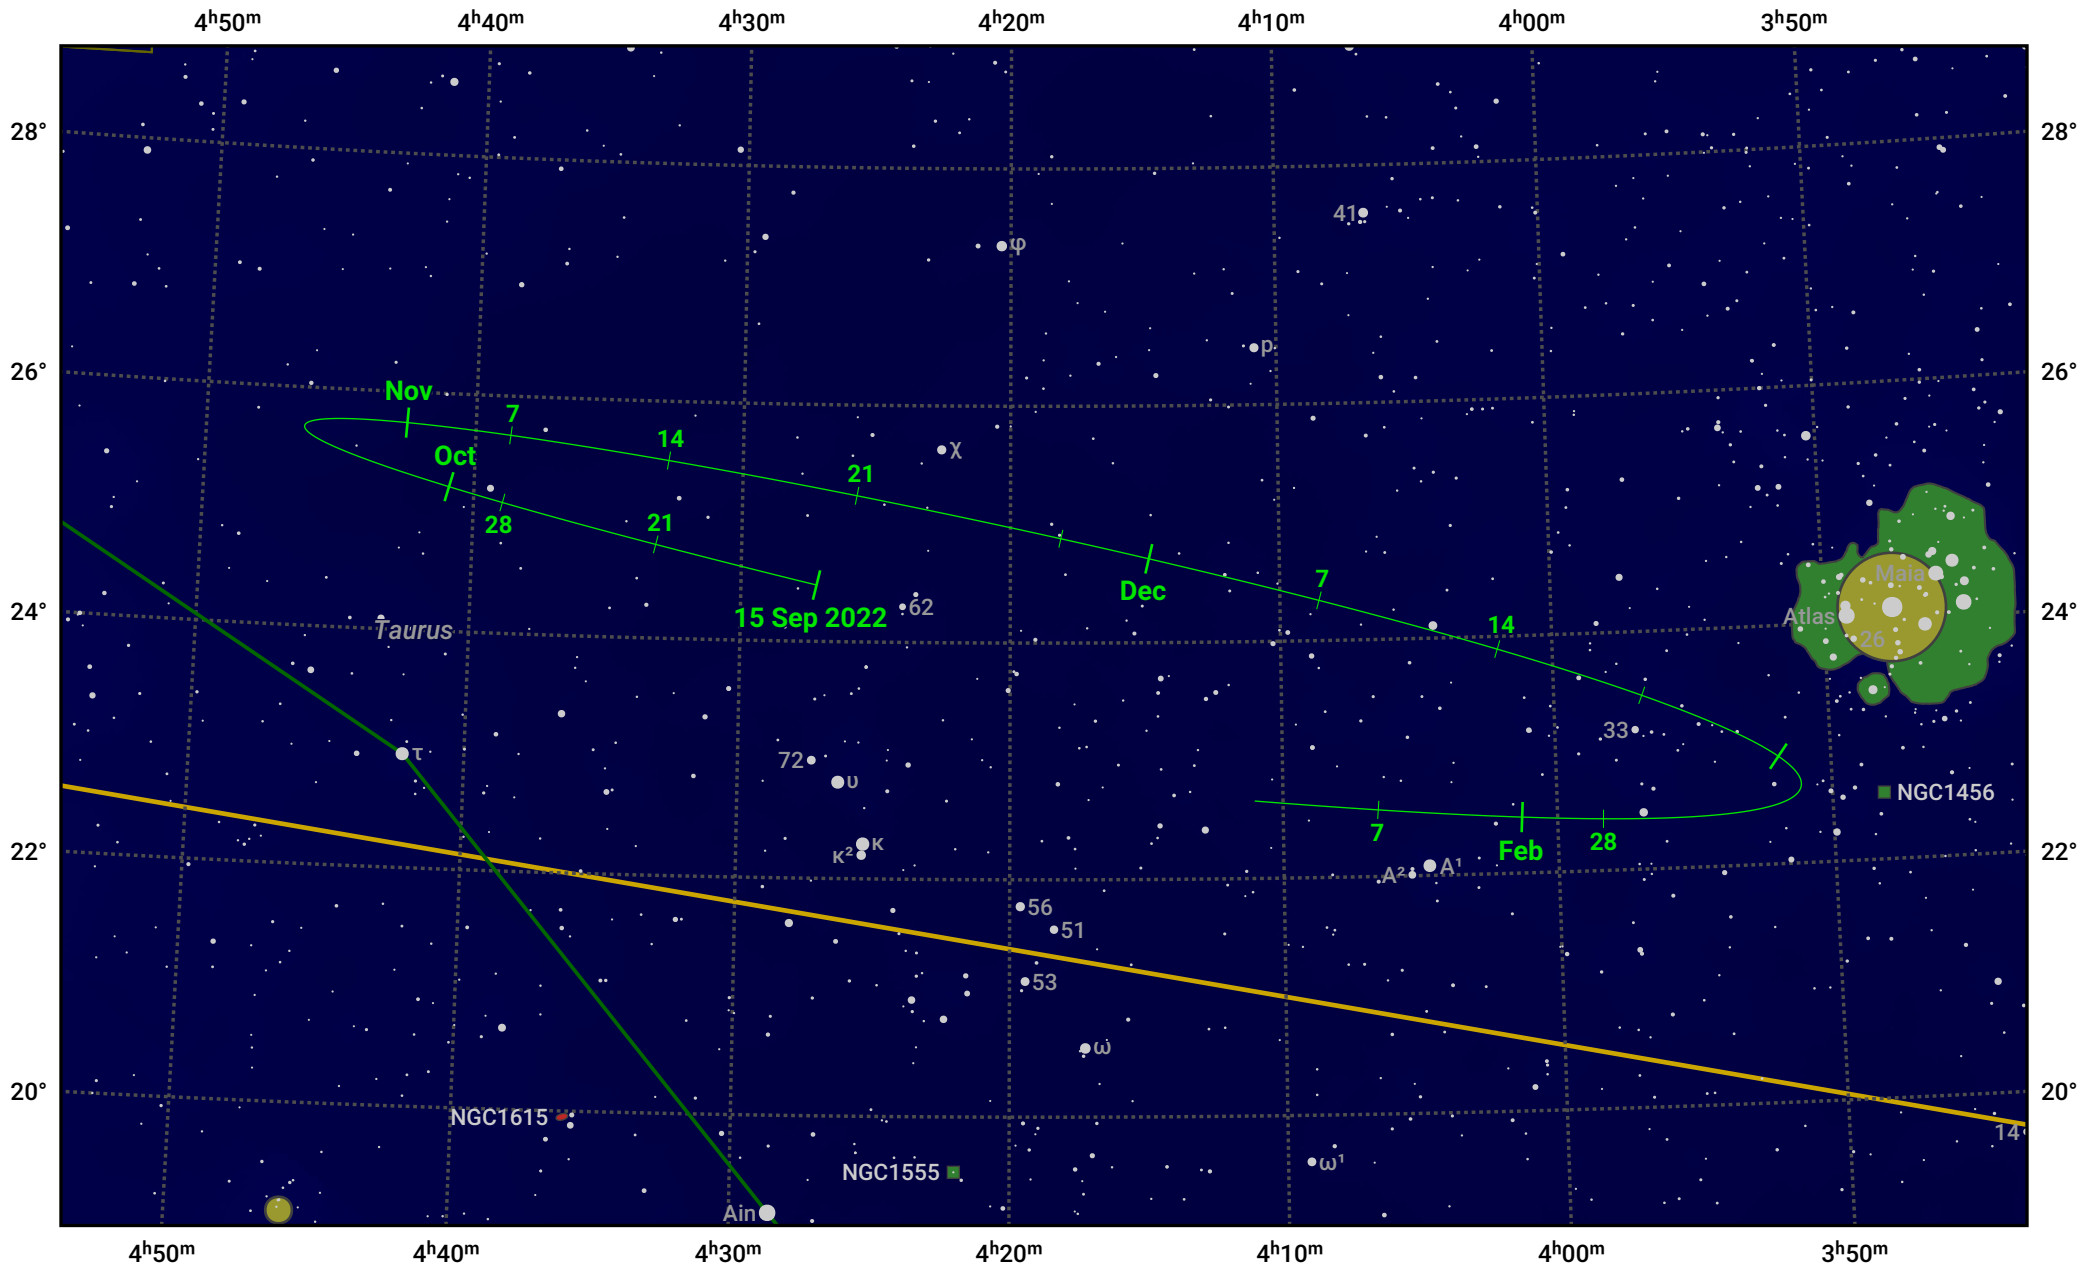

# The path of Asteroid 30 Urania around opposition on 29 Nov 2022

© Dominic Ford 2011–2024. Date markers placed at midnight UTC. Downloaded from <https://in-the-sky.org>

Magnitude scale: 10.0 9.0 8.0 7.0 6.0 5.0 4.0 3.0 2.0

— Ecliptic Plane

Galaxy    Bright nebula    Open cluster    Globular cluster

Date	Mag	Phase
2022 Oct 1	11.1	95%
2022 Nov 1	10.4	98%
2022 Dec 1	9.7	100%
2023 Jan 1	10.7	98%
2023 Jan 30	11.4	95%
2023 Feb 1	11.5	95%