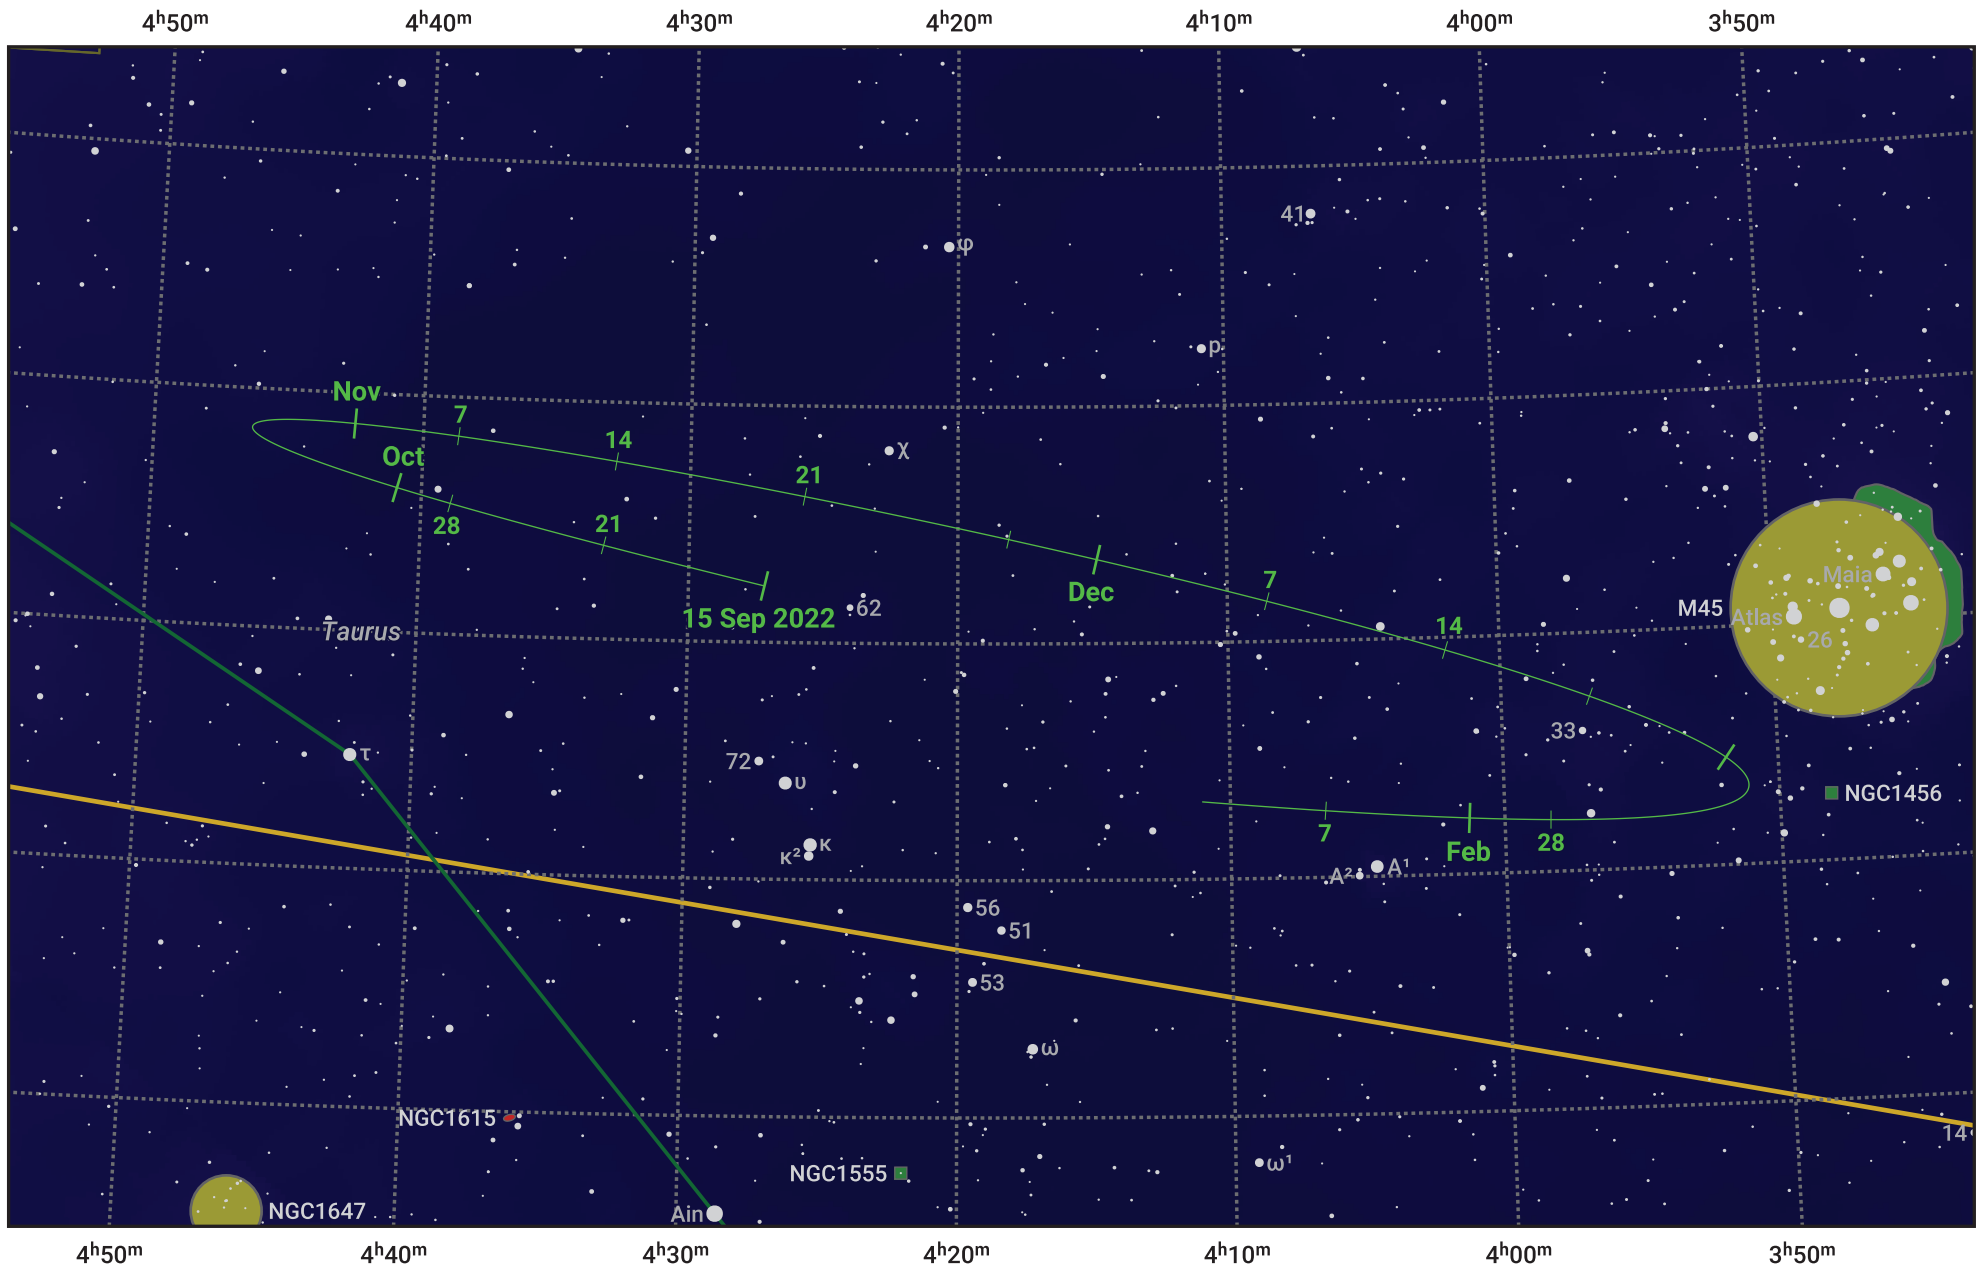

The path of Asteroid 30 Urania around opposition on 29 Nov 2022

© Dominic Ford 2011–2024. Date markers placed at midnight UTC. Downloaded from <https://in-the-sky.org>

Magnitude scale: 10.0 9.0 8.0 7.0 6.0 5.0 4.0 3.0 2.0

— Ecliptic Plane

- Galaxy
- Bright nebula
- Open cluster
- Globular cluster

Date	Mag	Phase
2022 Oct 1	11.1	95%
2022 Nov 1	10.4	98%
2022 Dec 1	9.7	100%
2023 Jan 1	10.7	98%
2023 Jan 30	11.4	95%
2023 Feb 1	11.5	95%