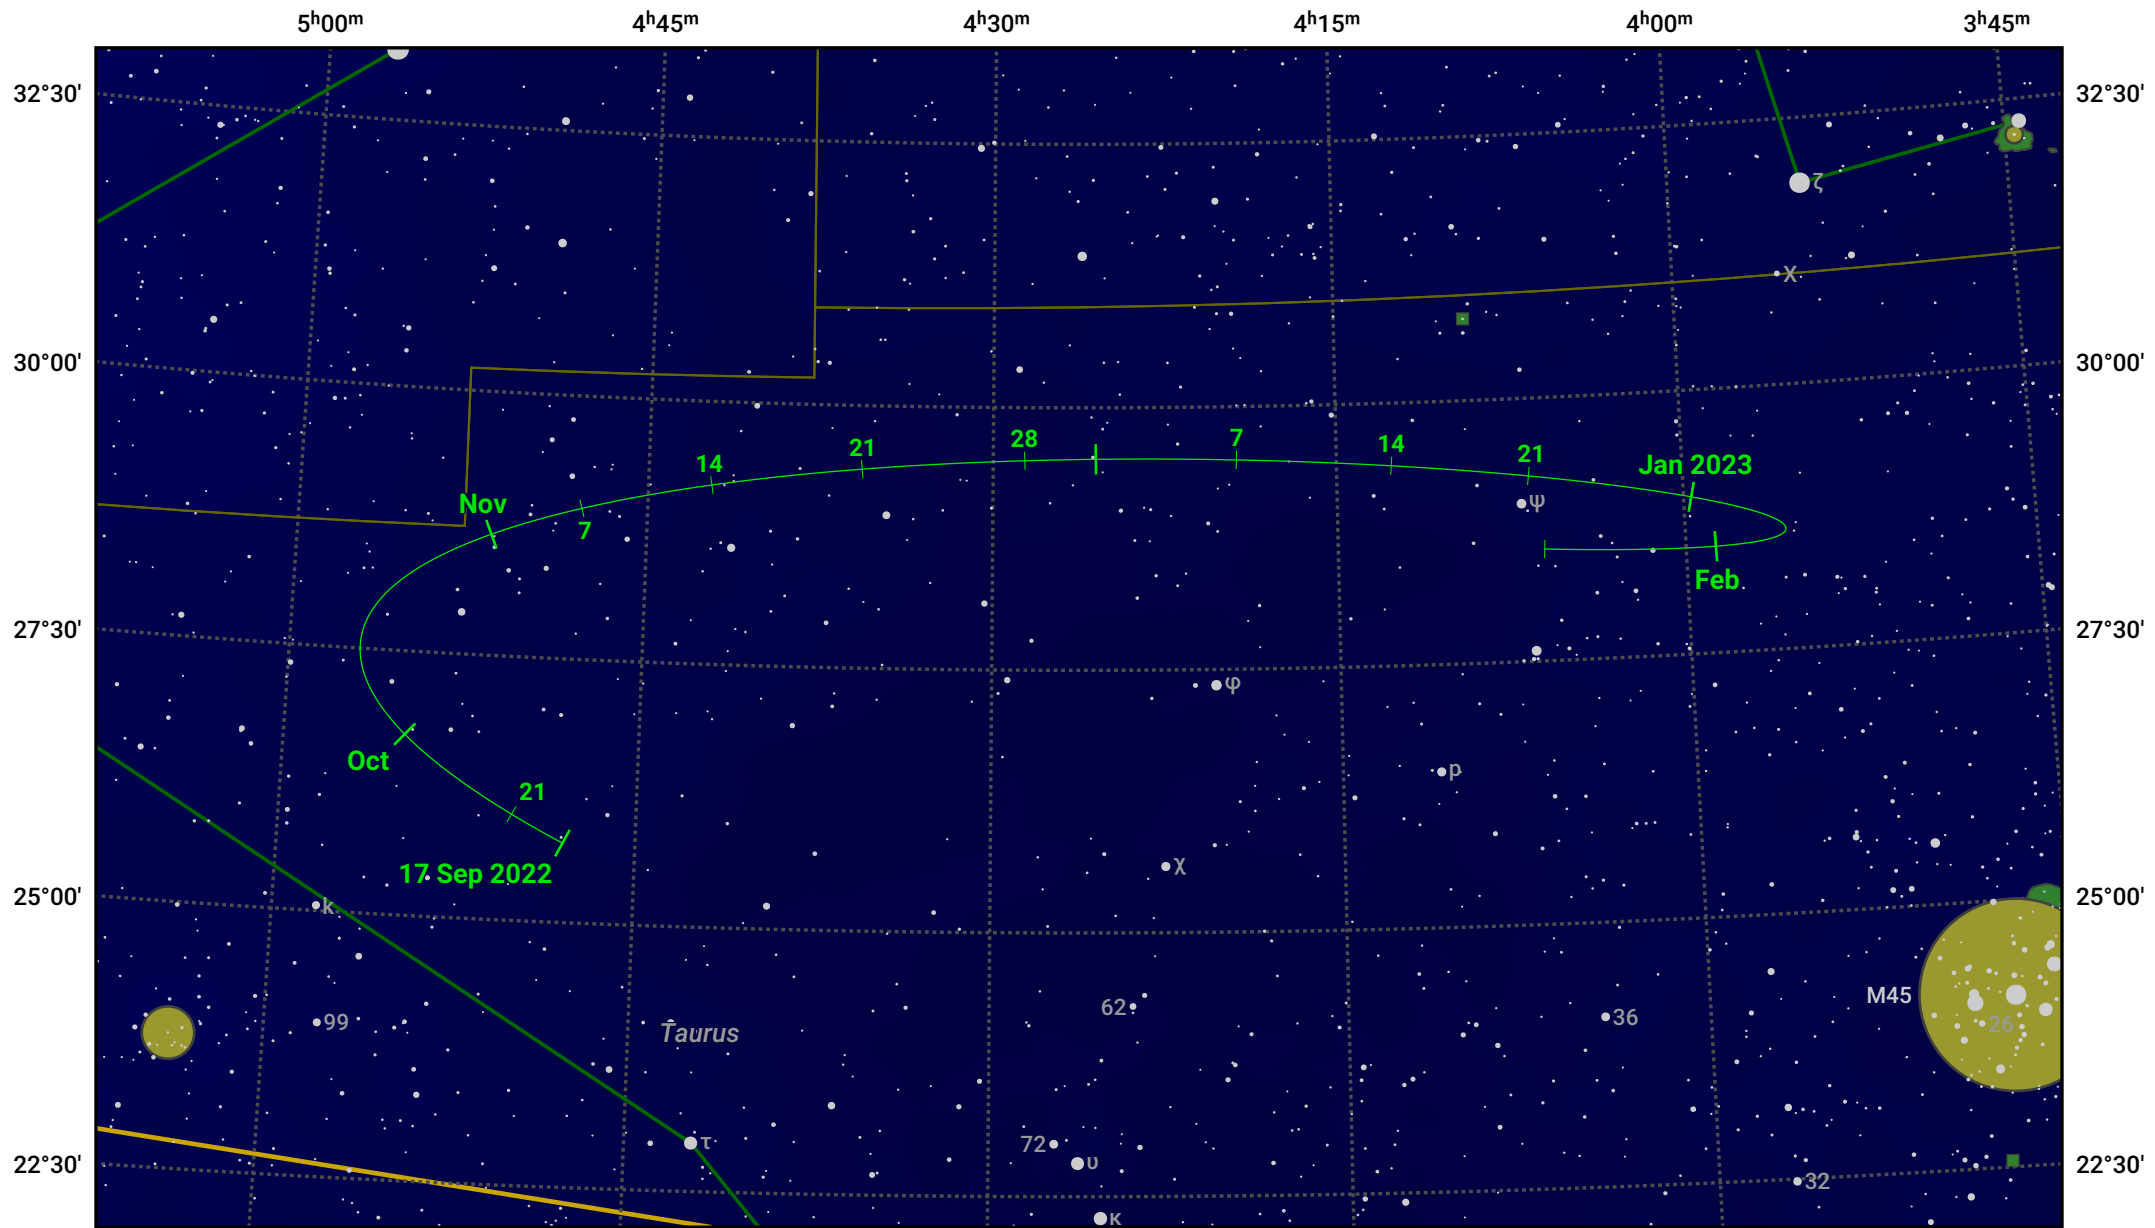

# The path of Asteroid 349 Dembowska around opposition on 1 Dec 2022

© Dominic Ford 2011–2024. Date markers placed at midnight UTC. Downloaded from <https://in-the-sky.org>

Magnitude scale: 10.0 9.0 8.0 7.0 6.0 5.0 4.0 3.0 2.0

— Ecliptic Plane

Galaxy Bright nebula Open cluster Globular cluster

Date	Mag
2022 Oct 1	10.9
2022 Nov 1	10.3
2022 Nov 14	10.1
2022 Dec 1	9.8
2023 Jan 1	10.4
2023 Feb 1	11.1
2023 Feb 3	11.1