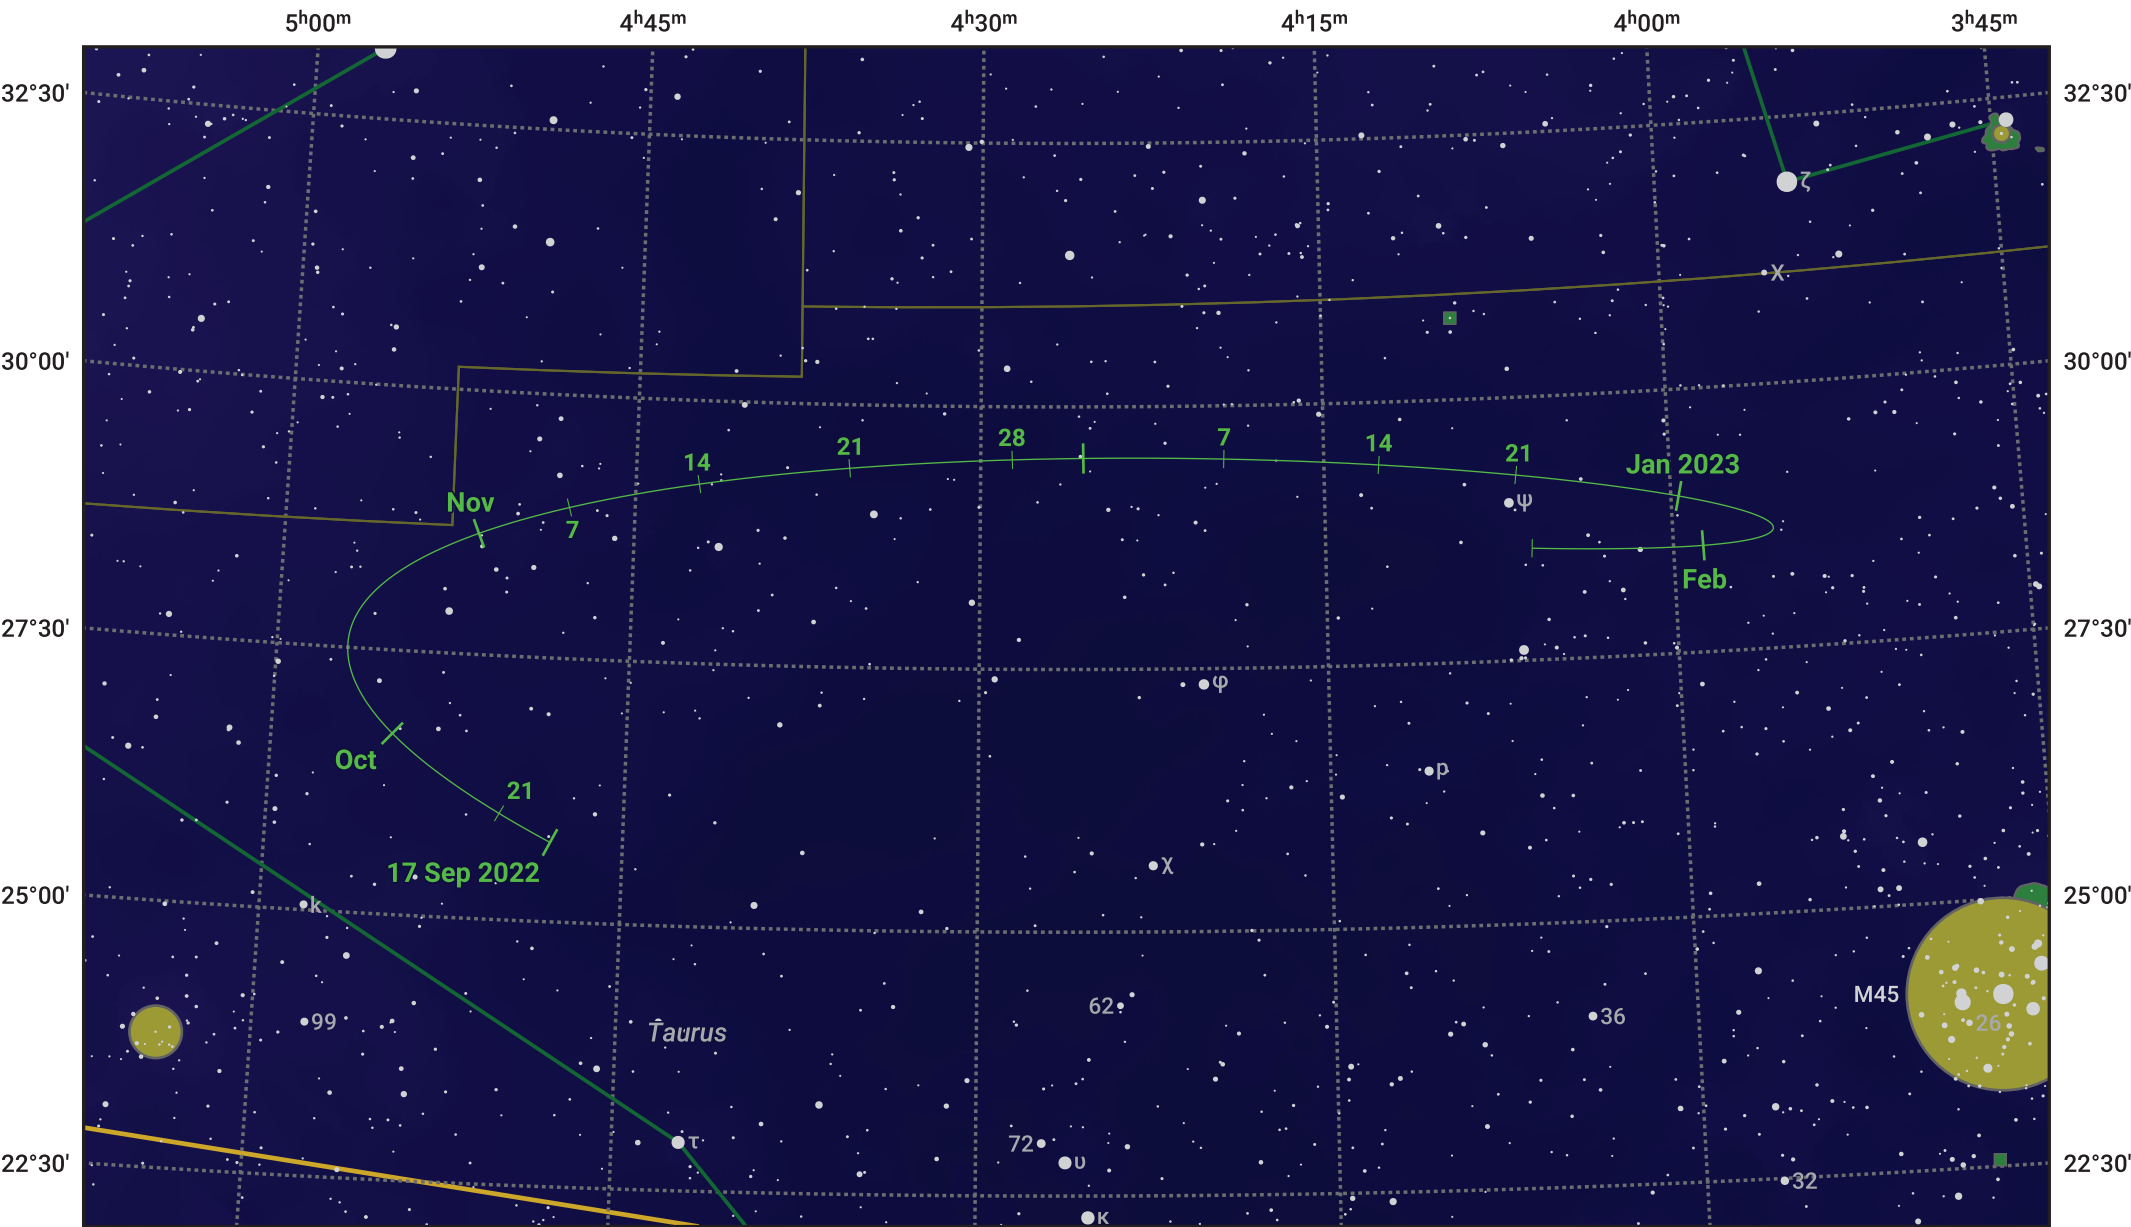

# The path of Asteroid 349 Dembowska around opposition on 1 Dec 2022

© Dominic Ford 2011–2024. Date markers placed at midnight UTC. Downloaded from <https://in-the-sky.org>

Magnitude scale: 10.0 9.0 8.0 7.0 6.0 5.0 4.0 3.0 2.0

Ecliptic Plane

- Galaxy
- Bright nebula
- Open cluster
- Globular cluster

Date	Mag
2022 Oct 1	10.9
2022 Nov 1	10.3
2022 Nov 14	10.1
2022 Dec 1	9.8
2023 Jan 1	10.4
2023 Feb 1	11.1
2023 Feb 3	11.1