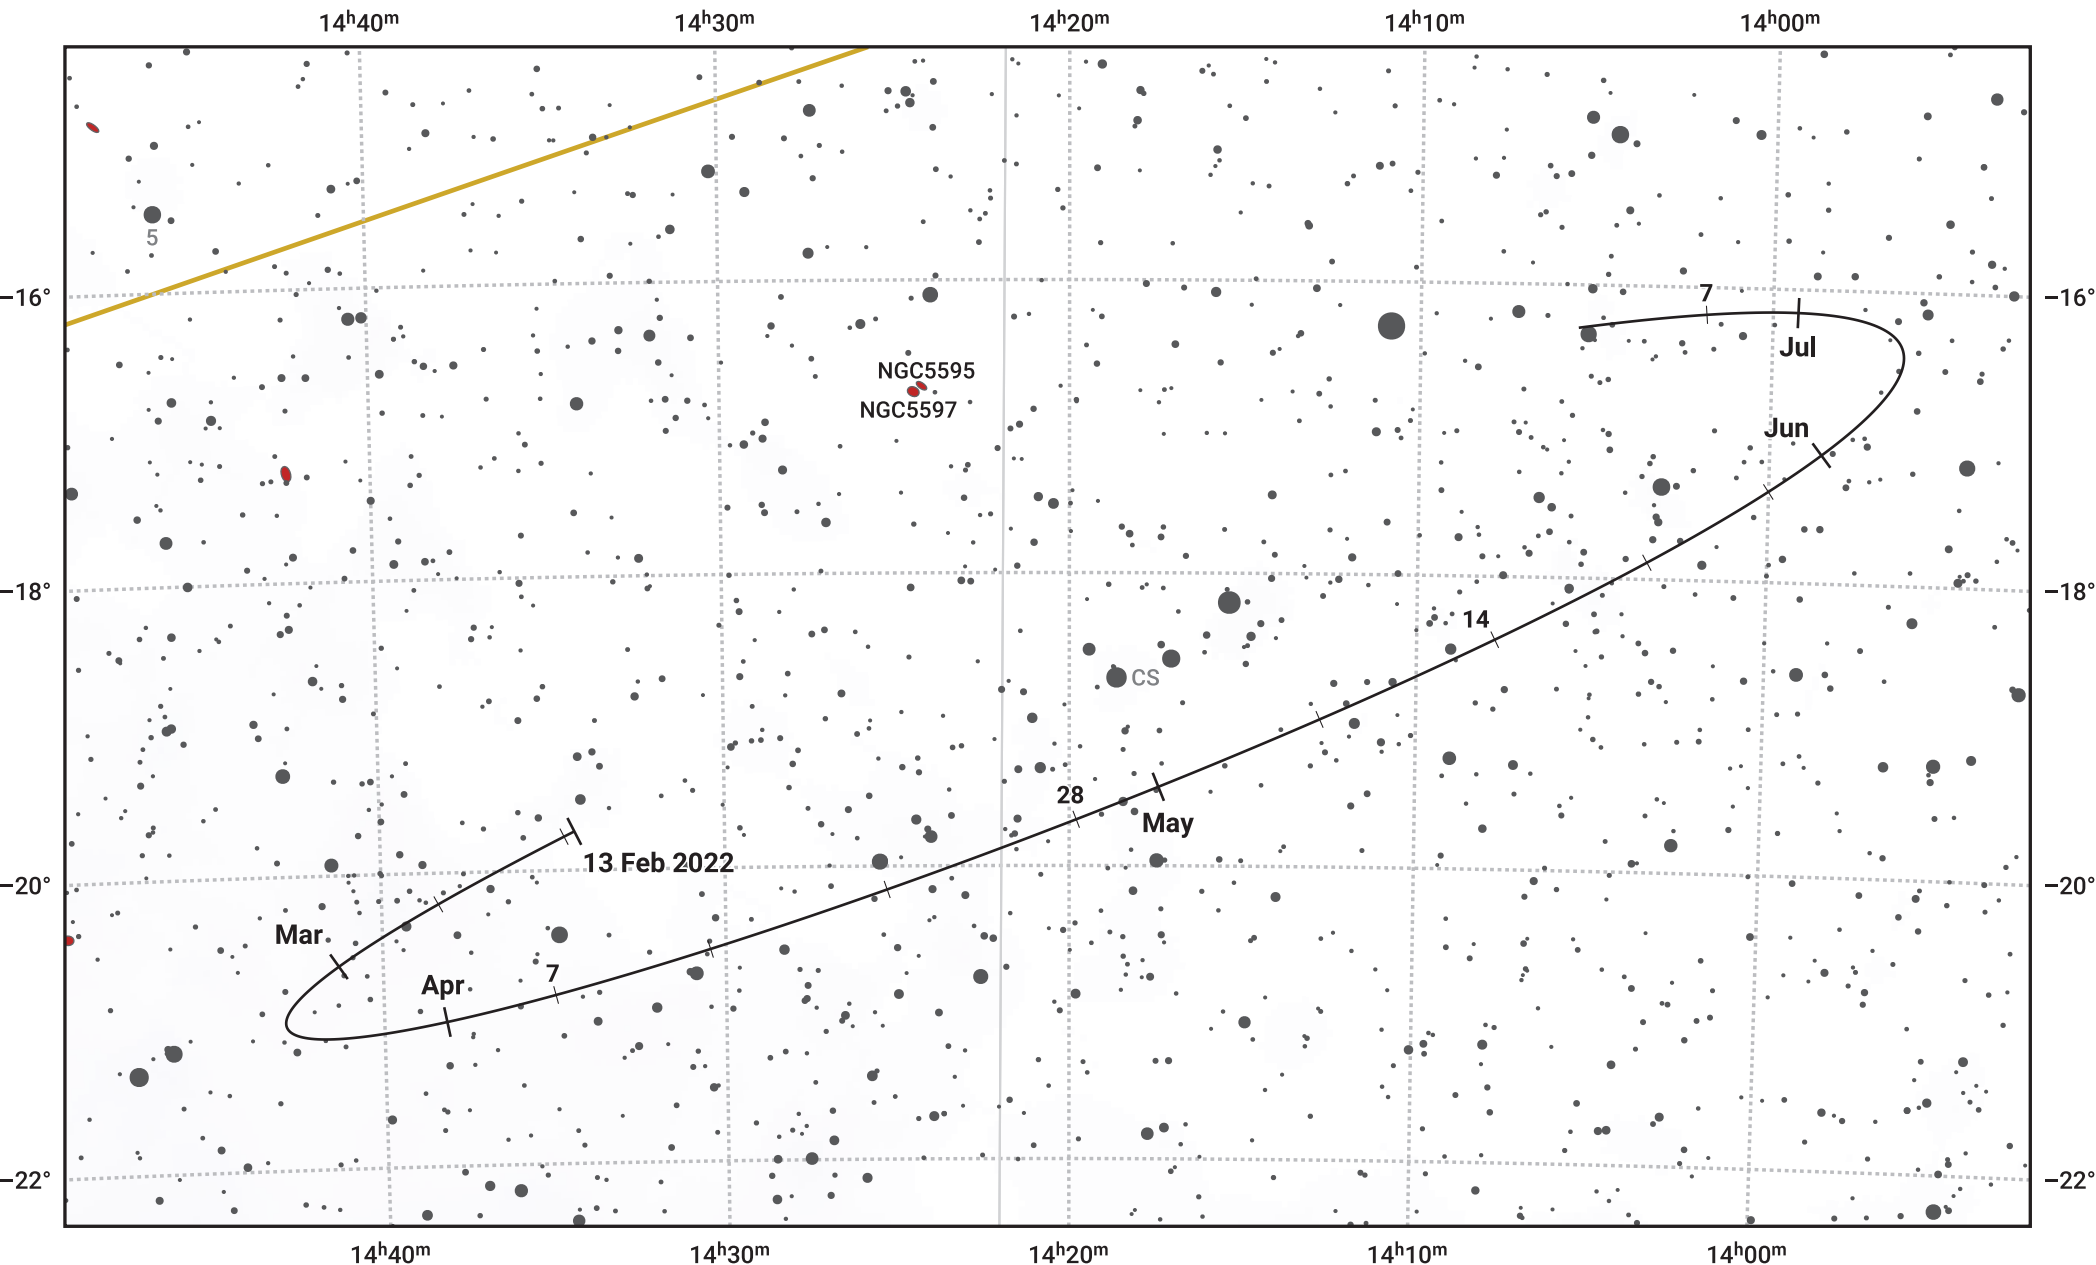

The path of Asteroid 10 Hygiea around opposition on 29 Apr 2022

© Dominic Ford 2011–2024. Date markers placed at midnight UTC. Downloaded from <https://in-the-sky.org>

Magnitude scale: · 11.0 · 10.0 · 9.0 · 8.0 · 7.0 · 6.0 · 5.0 · 4.0

— Ecliptic Plane

Galaxy Bright nebula Open cluster Globular cluster

Date	Mag
2022 Mar 1	10.6
2022 Apr 1	10.0
2022 Apr 8	9.8
2022 May 1	9.4
2022 Jun 1	10.0
2022 Jul 1	10.6