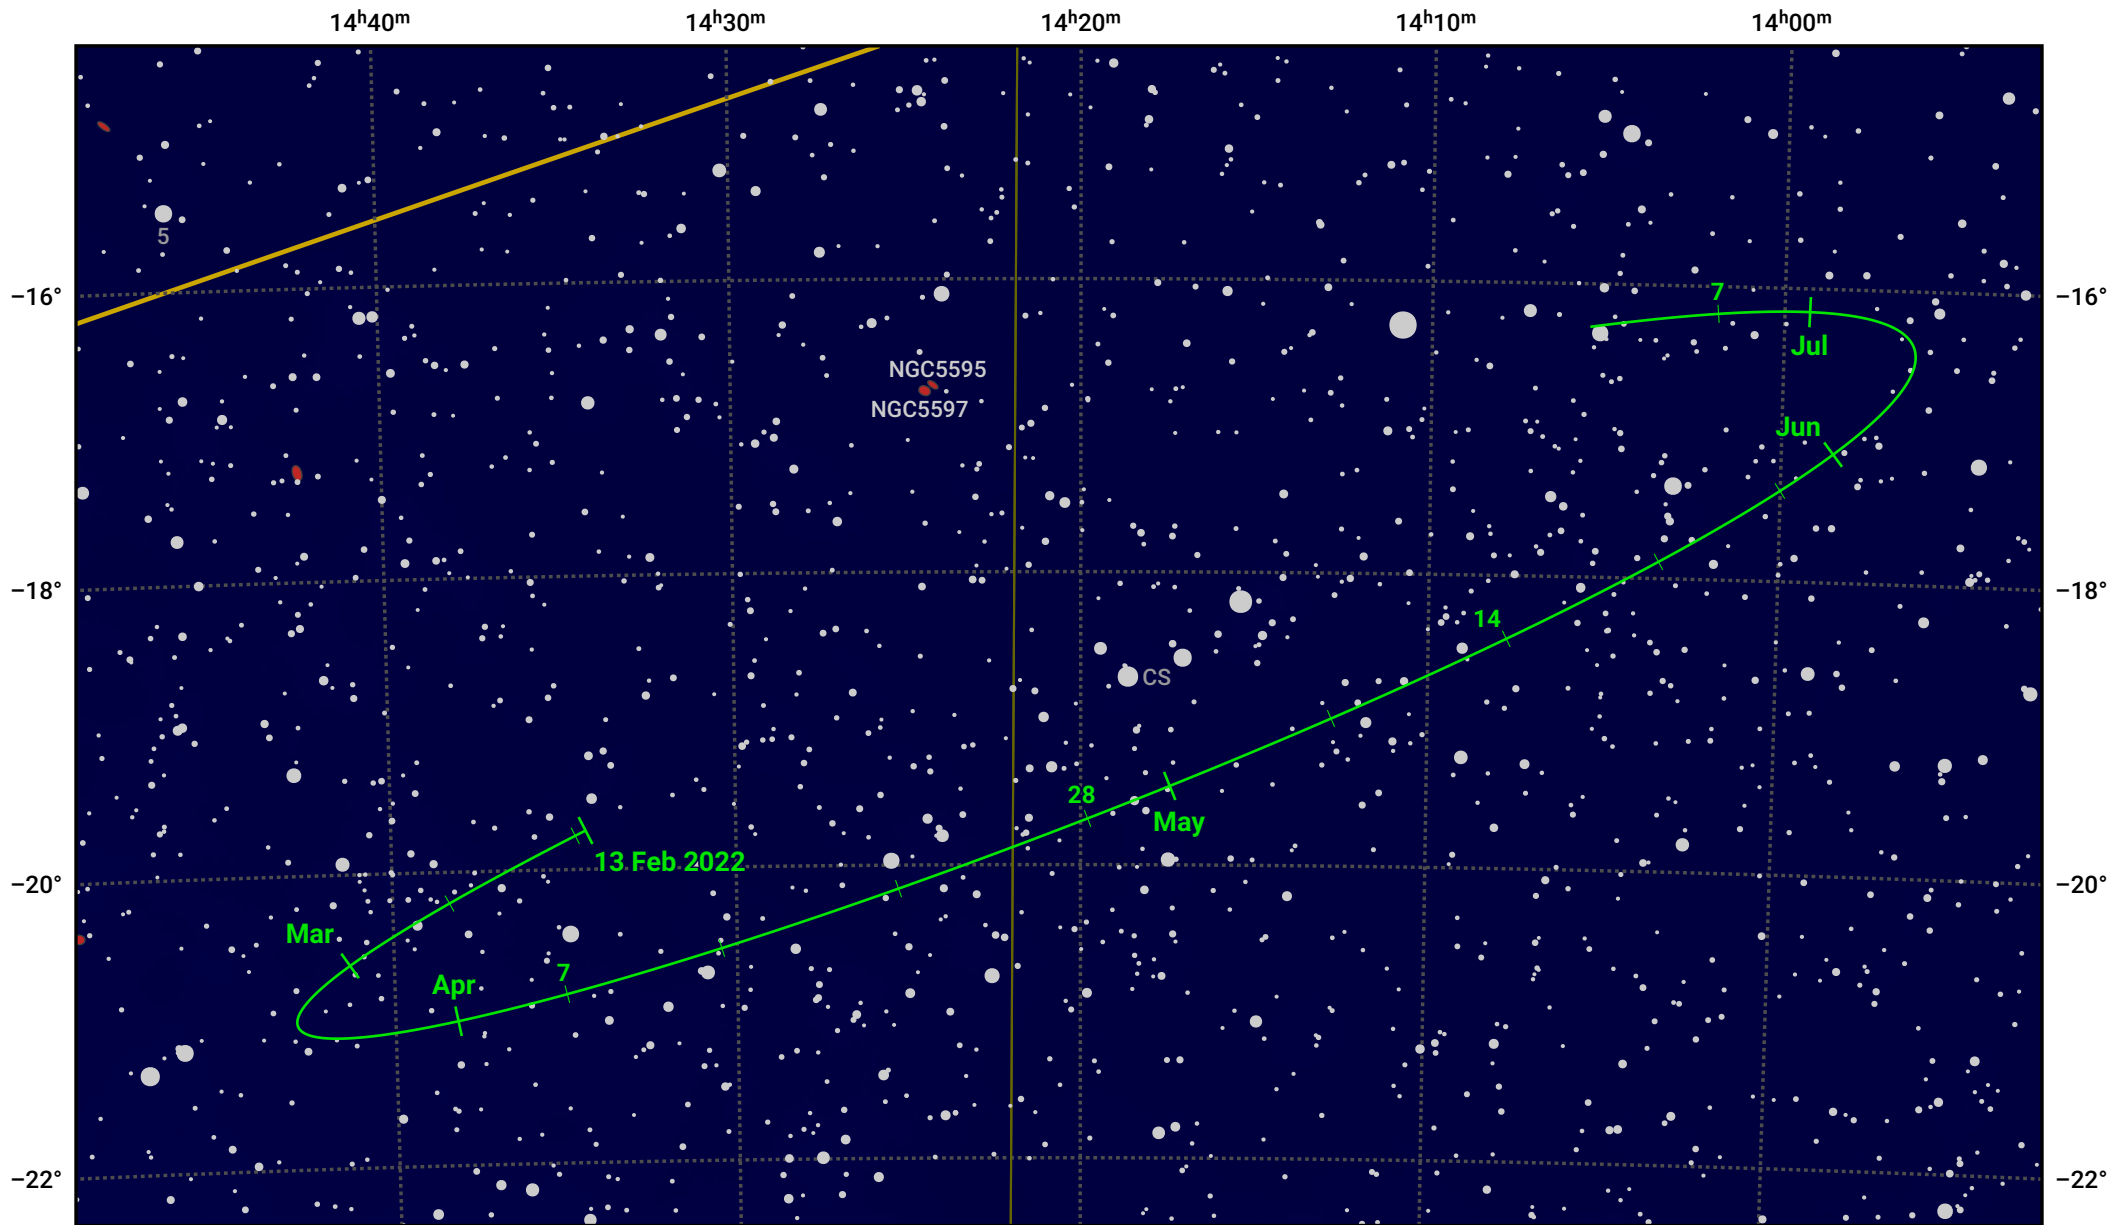

# The path of Asteroid 10 Hygiea around opposition on 29 Apr 2022

© Dominic Ford 2011–2024. Date markers placed at midnight UTC. Downloaded from <https://in-the-sky.org>

Magnitude scale: · 11.0 · 10.0 · 9.0 · 8.0 · 7.0 ● 6.0 ● 5.0 ● 4.0

— Ecliptic Plane

● Galaxy   
 ■ Bright nebula   
 ● Open cluster   
 ⊕ Globular cluster

Date	Mag
2022 Mar 1	10.6
2022 Apr 1	10.0
2022 Apr 8	9.8
2022 May 1	9.4
2022 Jun 1	10.0
2022 Jul 1	10.6