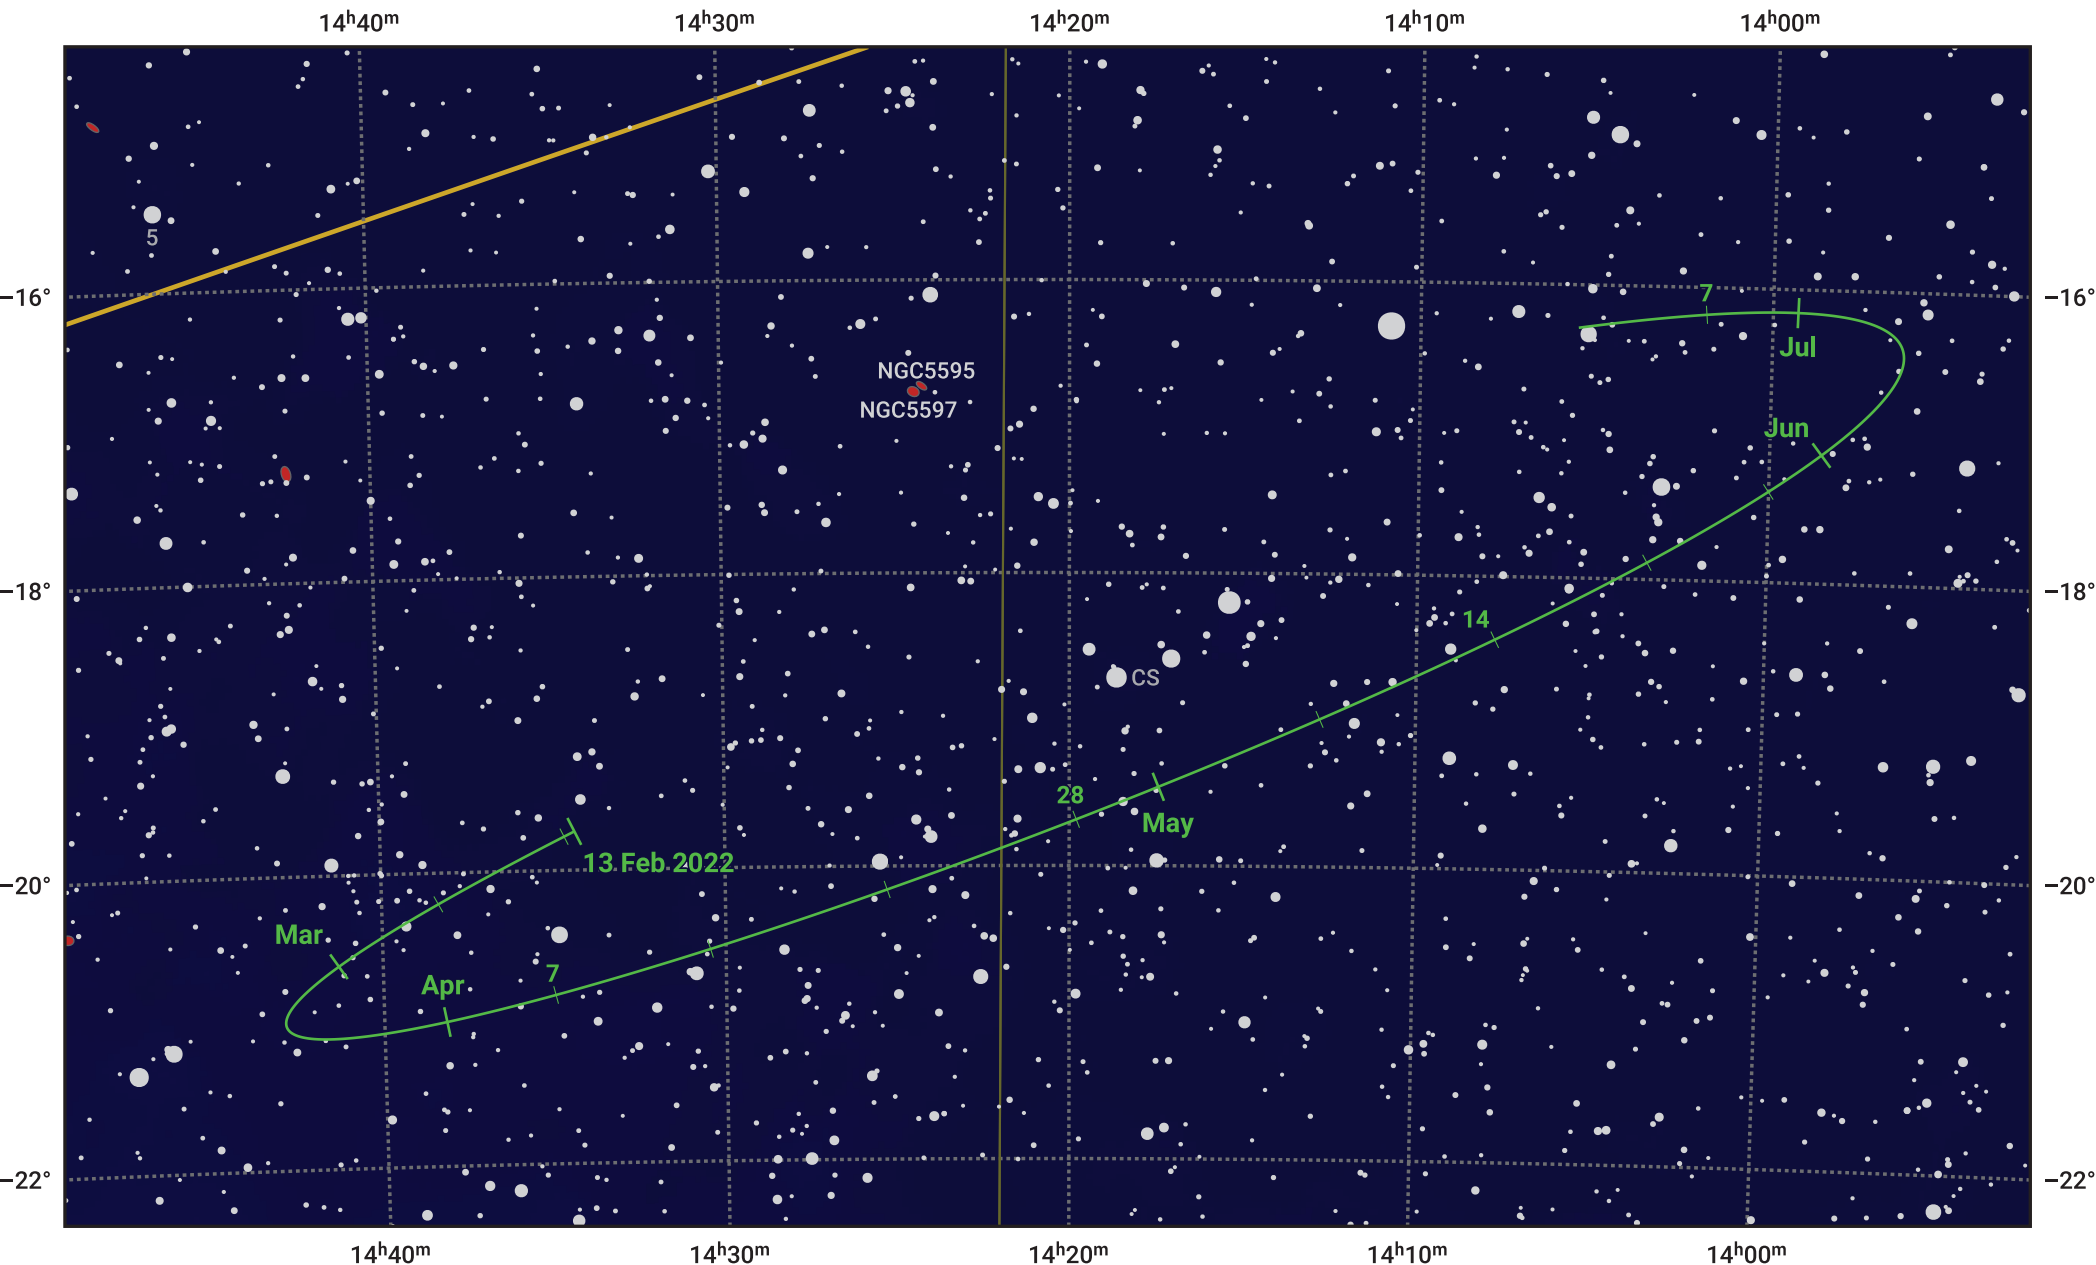

The path of Asteroid 10 Hygiea around opposition on 29 Apr 2022

© Dominic Ford 2011–2024. Date markers placed at midnight UTC. Downloaded from <https://in-the-sky.org>

Magnitude scale: • 11.0 • 10.0 • 9.0 • 8.0 • 7.0 • 6.0 • 5.0 • 4.0

— Ecliptic Plane

- Galaxy
- Bright nebula
- Open cluster
- Globular cluster

Date	Mag
2022 Mar 1	10.6
2022 Apr 1	10.0
2022 Apr 8	9.8
2022 May 1	9.4
2022 Jun 1	10.0
2022 Jul 1	10.6