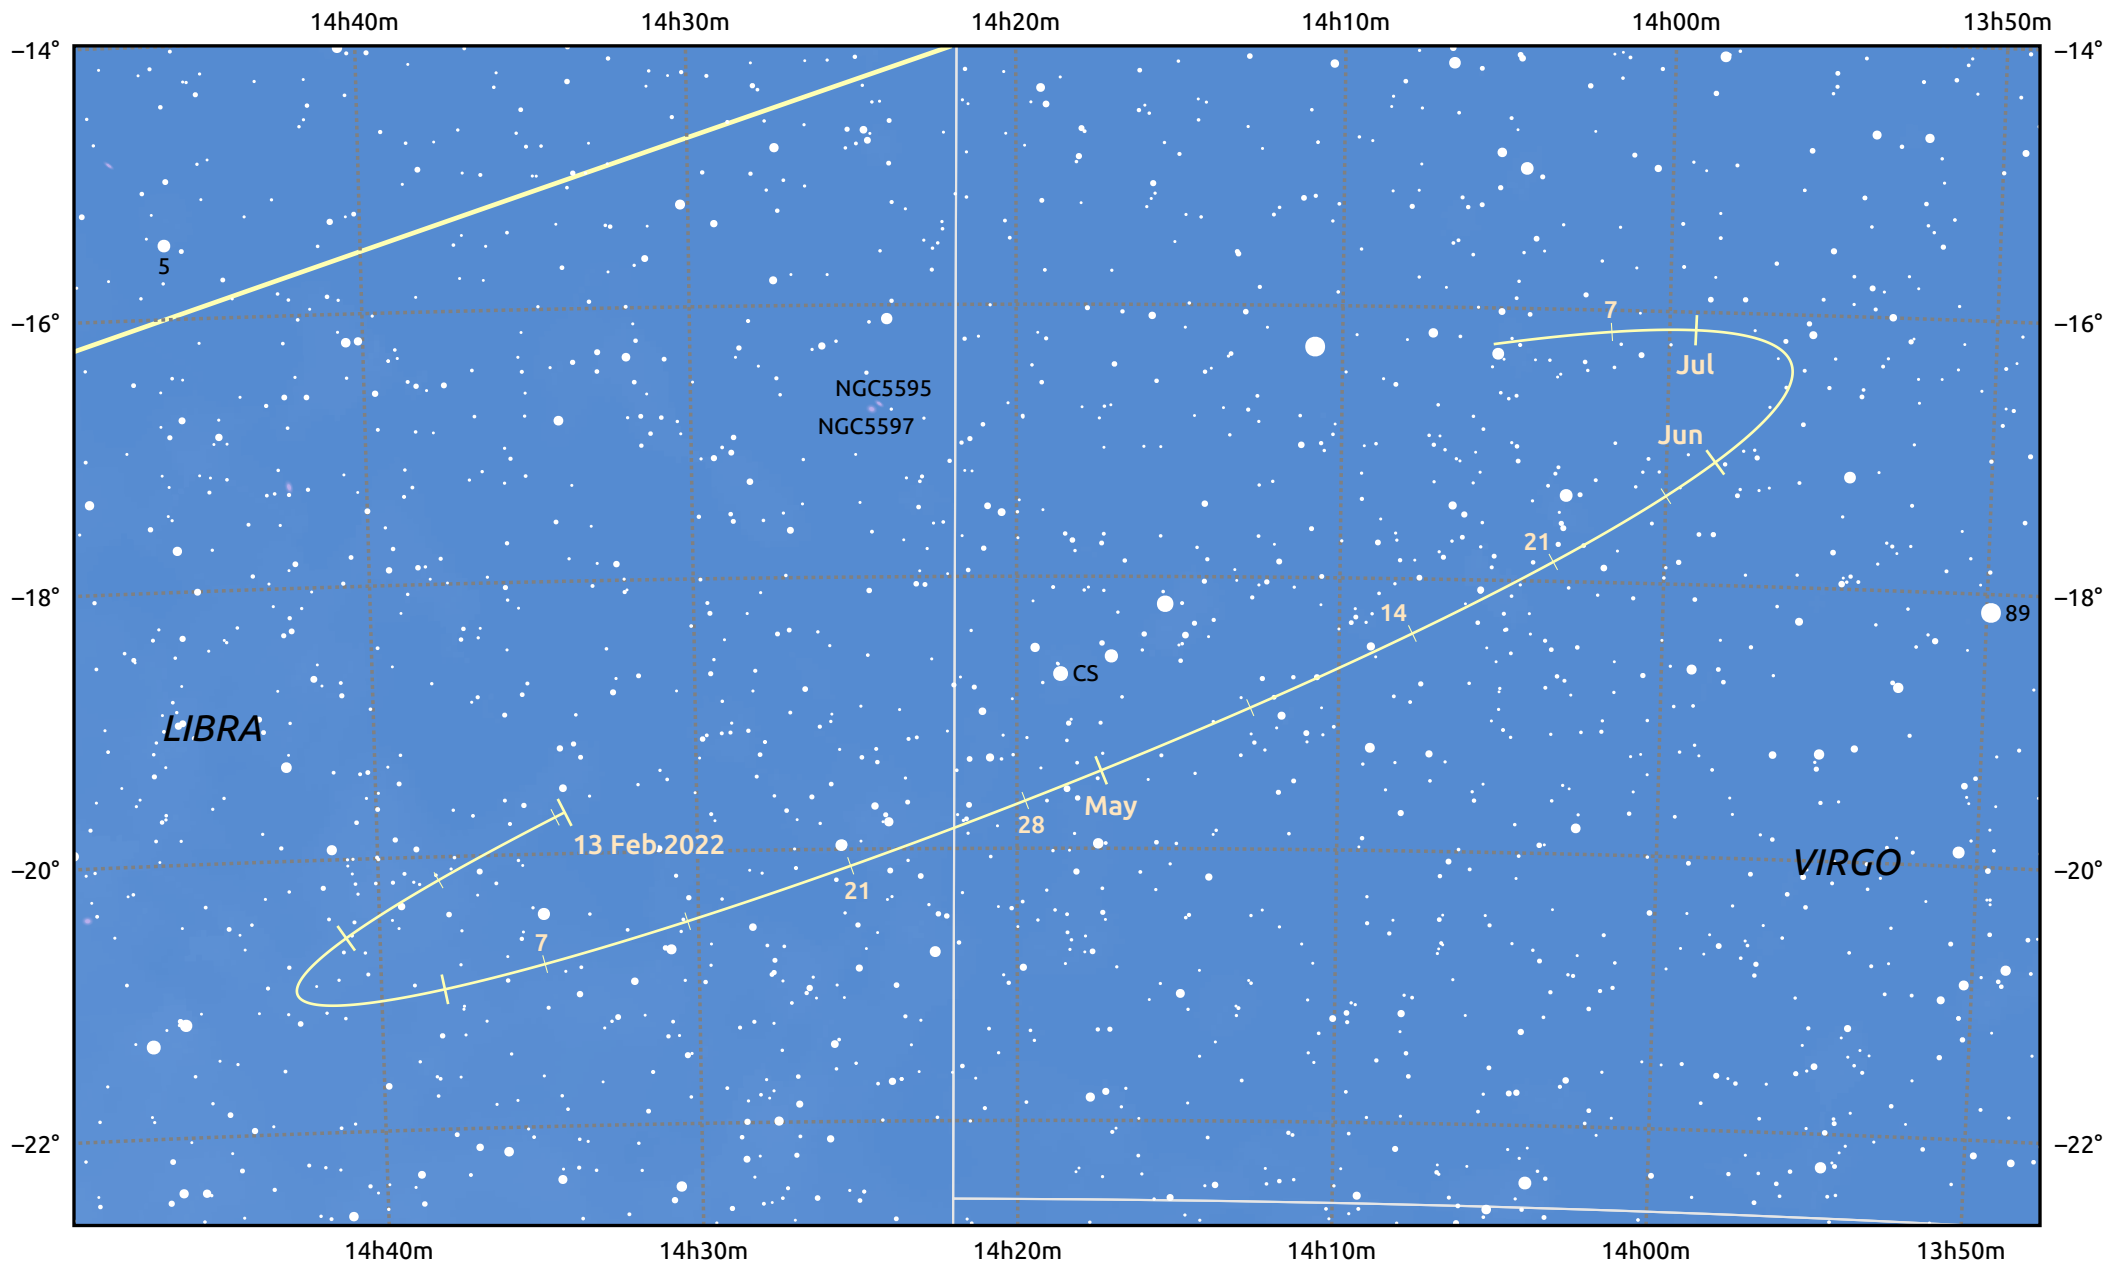

The path of Asteroid 10 Hygiea around opposition on 29 Apr 2022

© Dominic Ford 2011–2025. Date markers placed at midnight UTC. Downloaded from <https://in-the-sky.org>

Magnitude scale: · 11.0 · 10.0 · 9.0 · 8.0 · 7.0 · 6.0 · 5.0 ● 4.0

- Ecliptic Plane
- Galaxy
- Bright nebula
- Open cluster
- Globular cluster
- ◆ Planetary nebula

Date	Mag
2022 Mar 1	10.6
2022 Apr 1	10.0
2022 Apr 8	9.9
2022 May 1	9.4
2022 Jun 1	10.1
2022 Jul 1	10.6