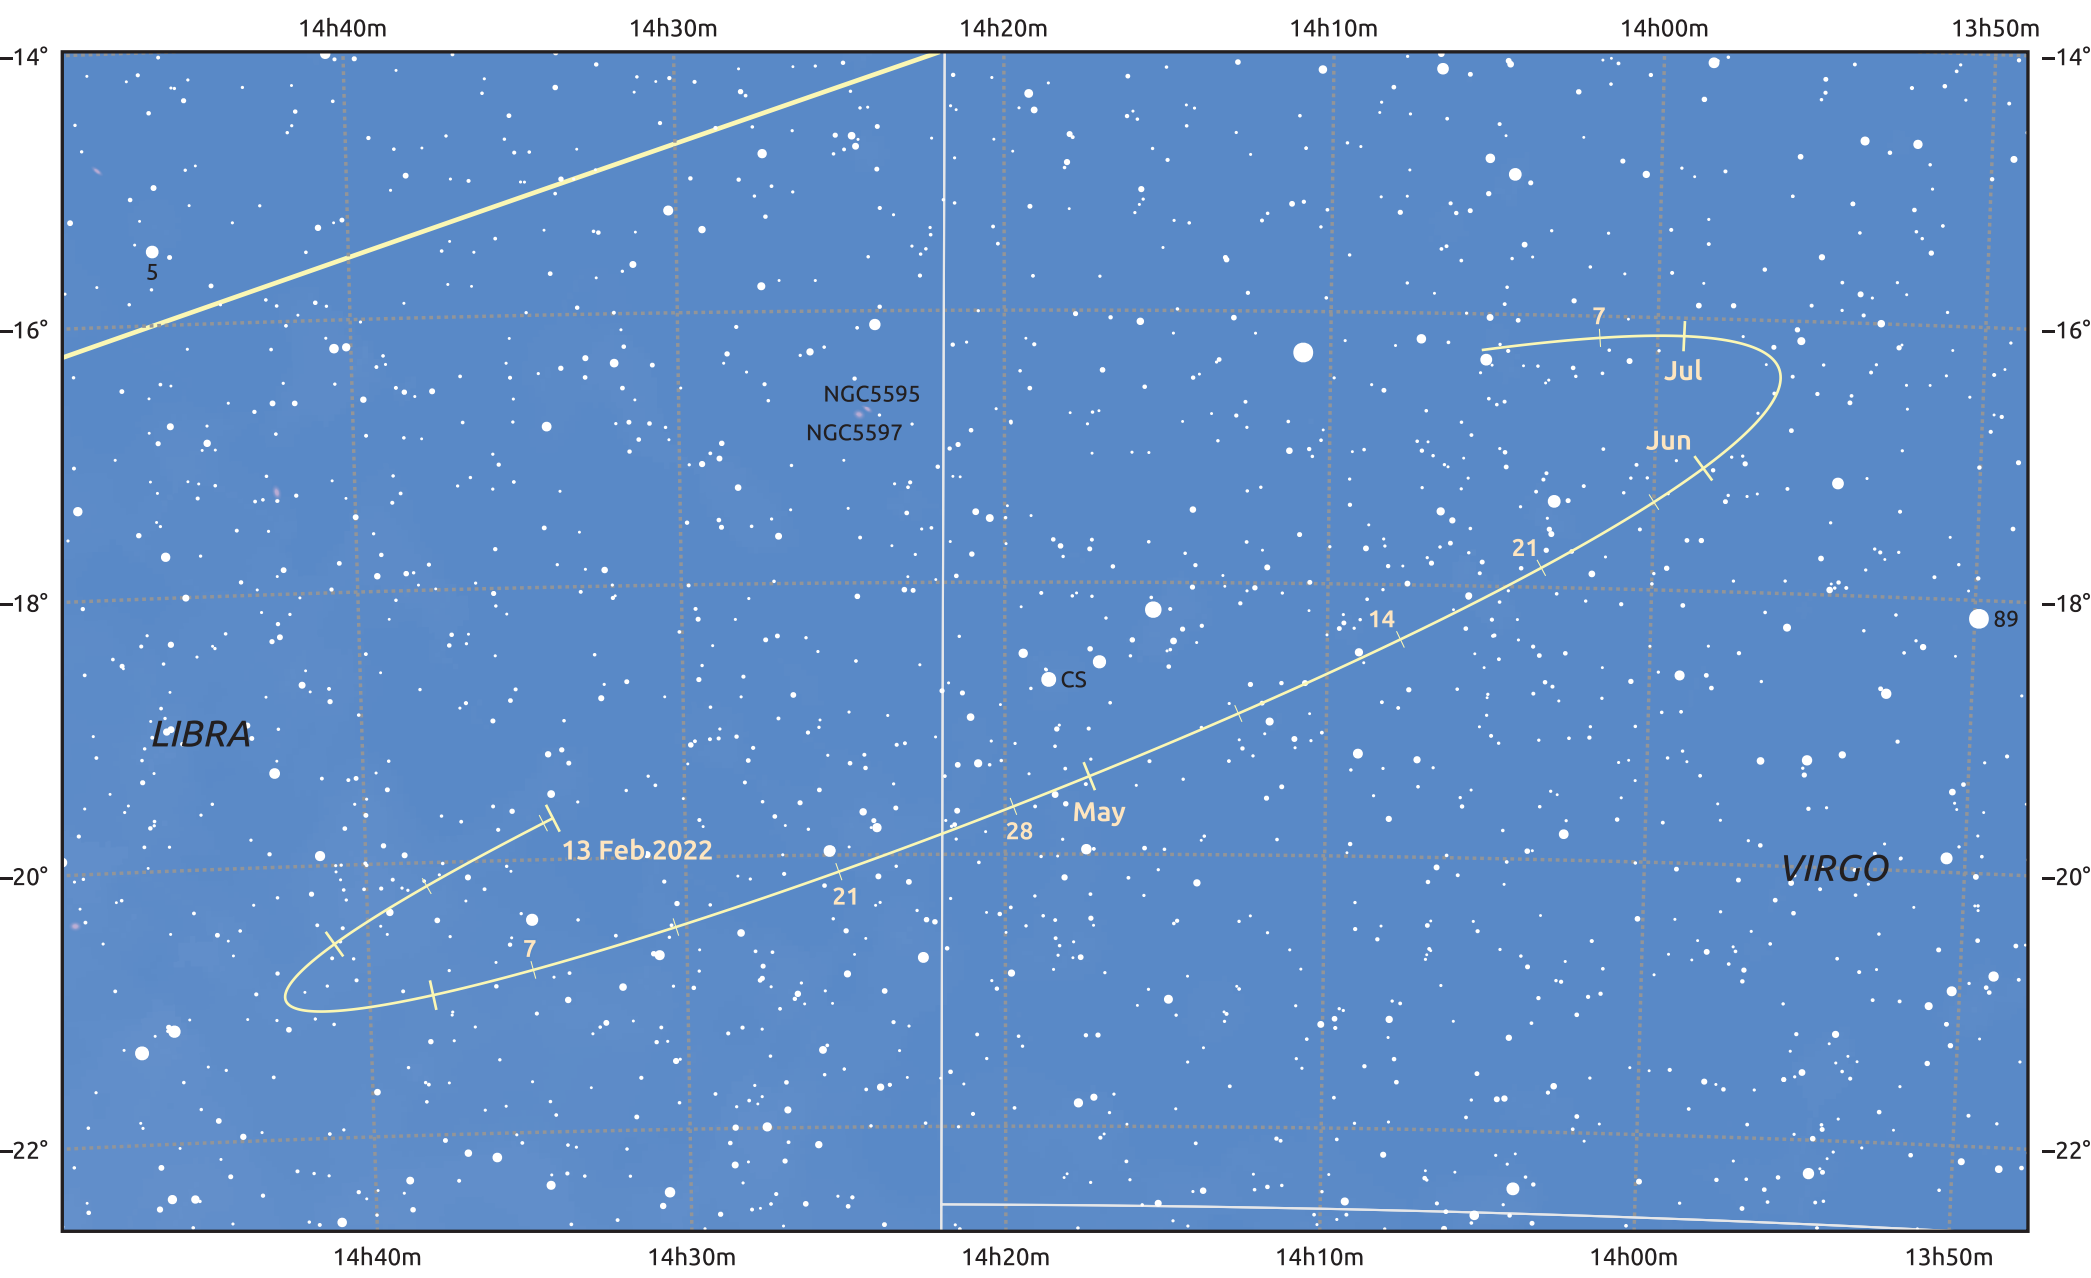

The path of Asteroid 10 Hygiea around opposition on 29 Apr 2022

© Dominic Ford 2011–2025. Date markers placed at midnight UTC. Downloaded from <https://in-the-sky.org>

Magnitude scale: 11.0 10.0 9.0 8.0 7.0 6.0 5.0 4.0

— Ecliptic Plane

Galaxy Bright nebula Open cluster Globular cluster Planetary nebula

Date	Mag
2022 Mar 1	10.6
2022 Apr 1	10.0
2022 Apr 8	9.9
2022 May 1	9.4
2022 Jun 1	10.1
2022 Jul 1	10.6