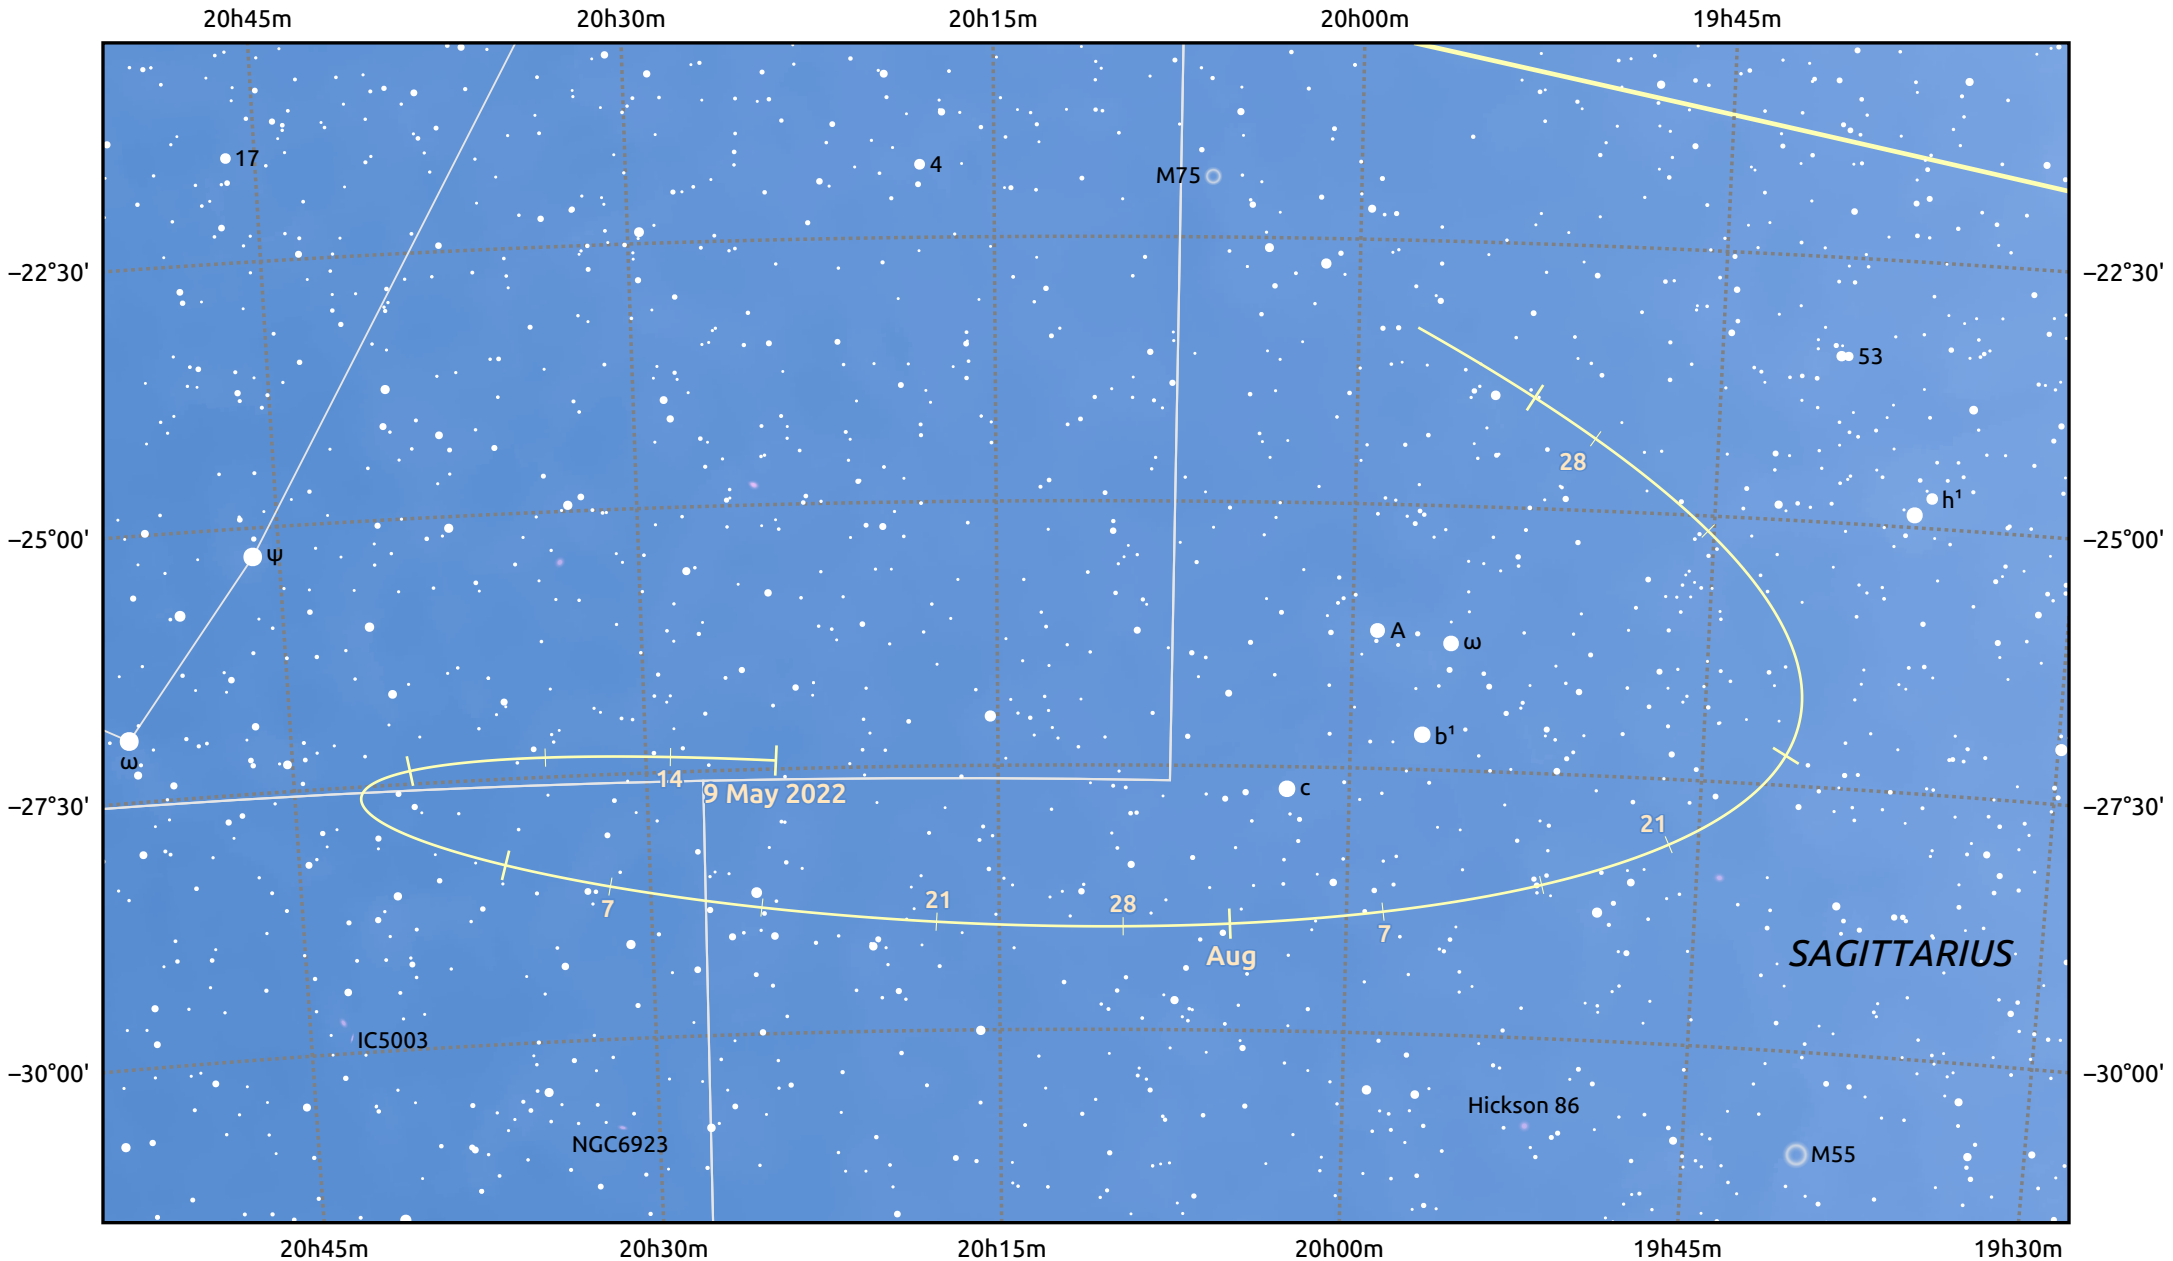

The path of Asteroid 192 Nausikaa around opposition on 23 Jul 2022

© Dominic Ford 2011–2025. Date markers placed at midnight UTC. Downloaded from <https://in-the-sky.org>

Magnitude scale: · 10.0 · 9.0 · 8.0 · 7.0 · 6.0 ● 5.0 ● 4.0

— Ecliptic Plane

Galaxy Bright nebula Open cluster Globular cluster Planetary nebula

Date	Mag	Phase
2022 Jun 1	10.9	96%
2022 Jun 17	10.5	98%
2022 Jul 1	10.1	99%
2022 Jul 20	9.5	100%
2022 Aug 1	9.5	100%
2022 Sep 1	10.1	97%
2022 Sep 22	10.5	94%
2022 Oct 1	10.6	94%