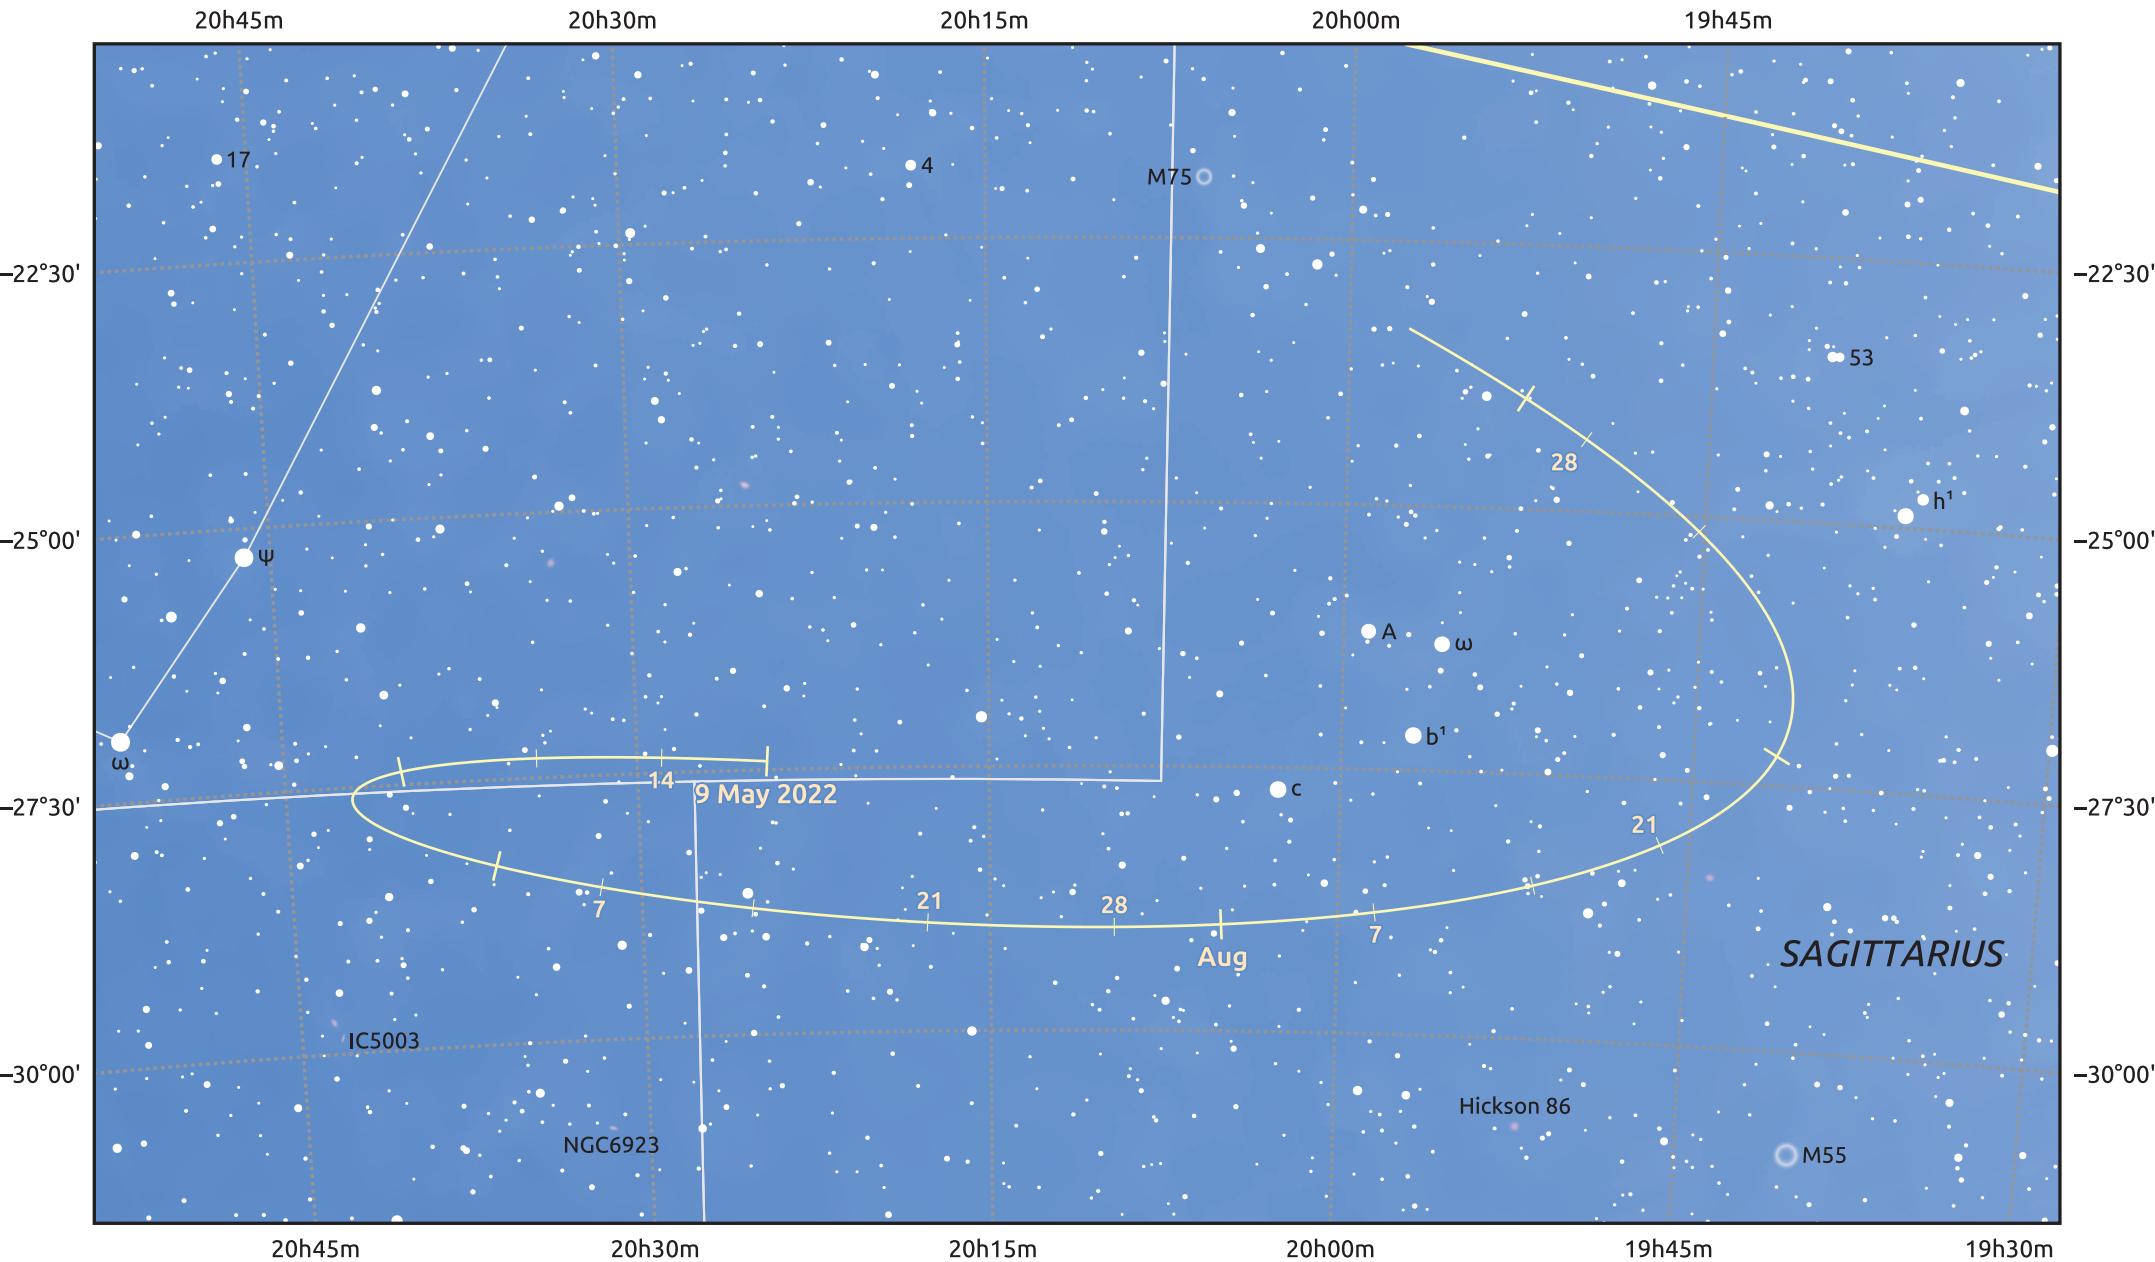

The path of Asteroid 192 Nausikaa around opposition on 23 Jul 2022

© Dominic Ford 2011–2025. Date markers placed at midnight UTC. Downloaded from <https://in-the-sky.org>

Magnitude scale: · 10.0 · 9.0 · 8.0 · 7.0 · 6.0 ● 5.0 ● 4.0

— Ecliptic Plane

Galaxy Bright nebula Open cluster Globular cluster Planetary nebula

Date	Mag	Phase
2022 Jun 1	10.9	96%
2022 Jun 17	10.5	98%
2022 Jul 1	10.1	99%
2022 Jul 20	9.5	100%
2022 Aug 1	9.5	100%
2022 Sep 1	10.1	97%
2022 Sep 22	10.5	94%
2022 Oct 1	10.6	94%