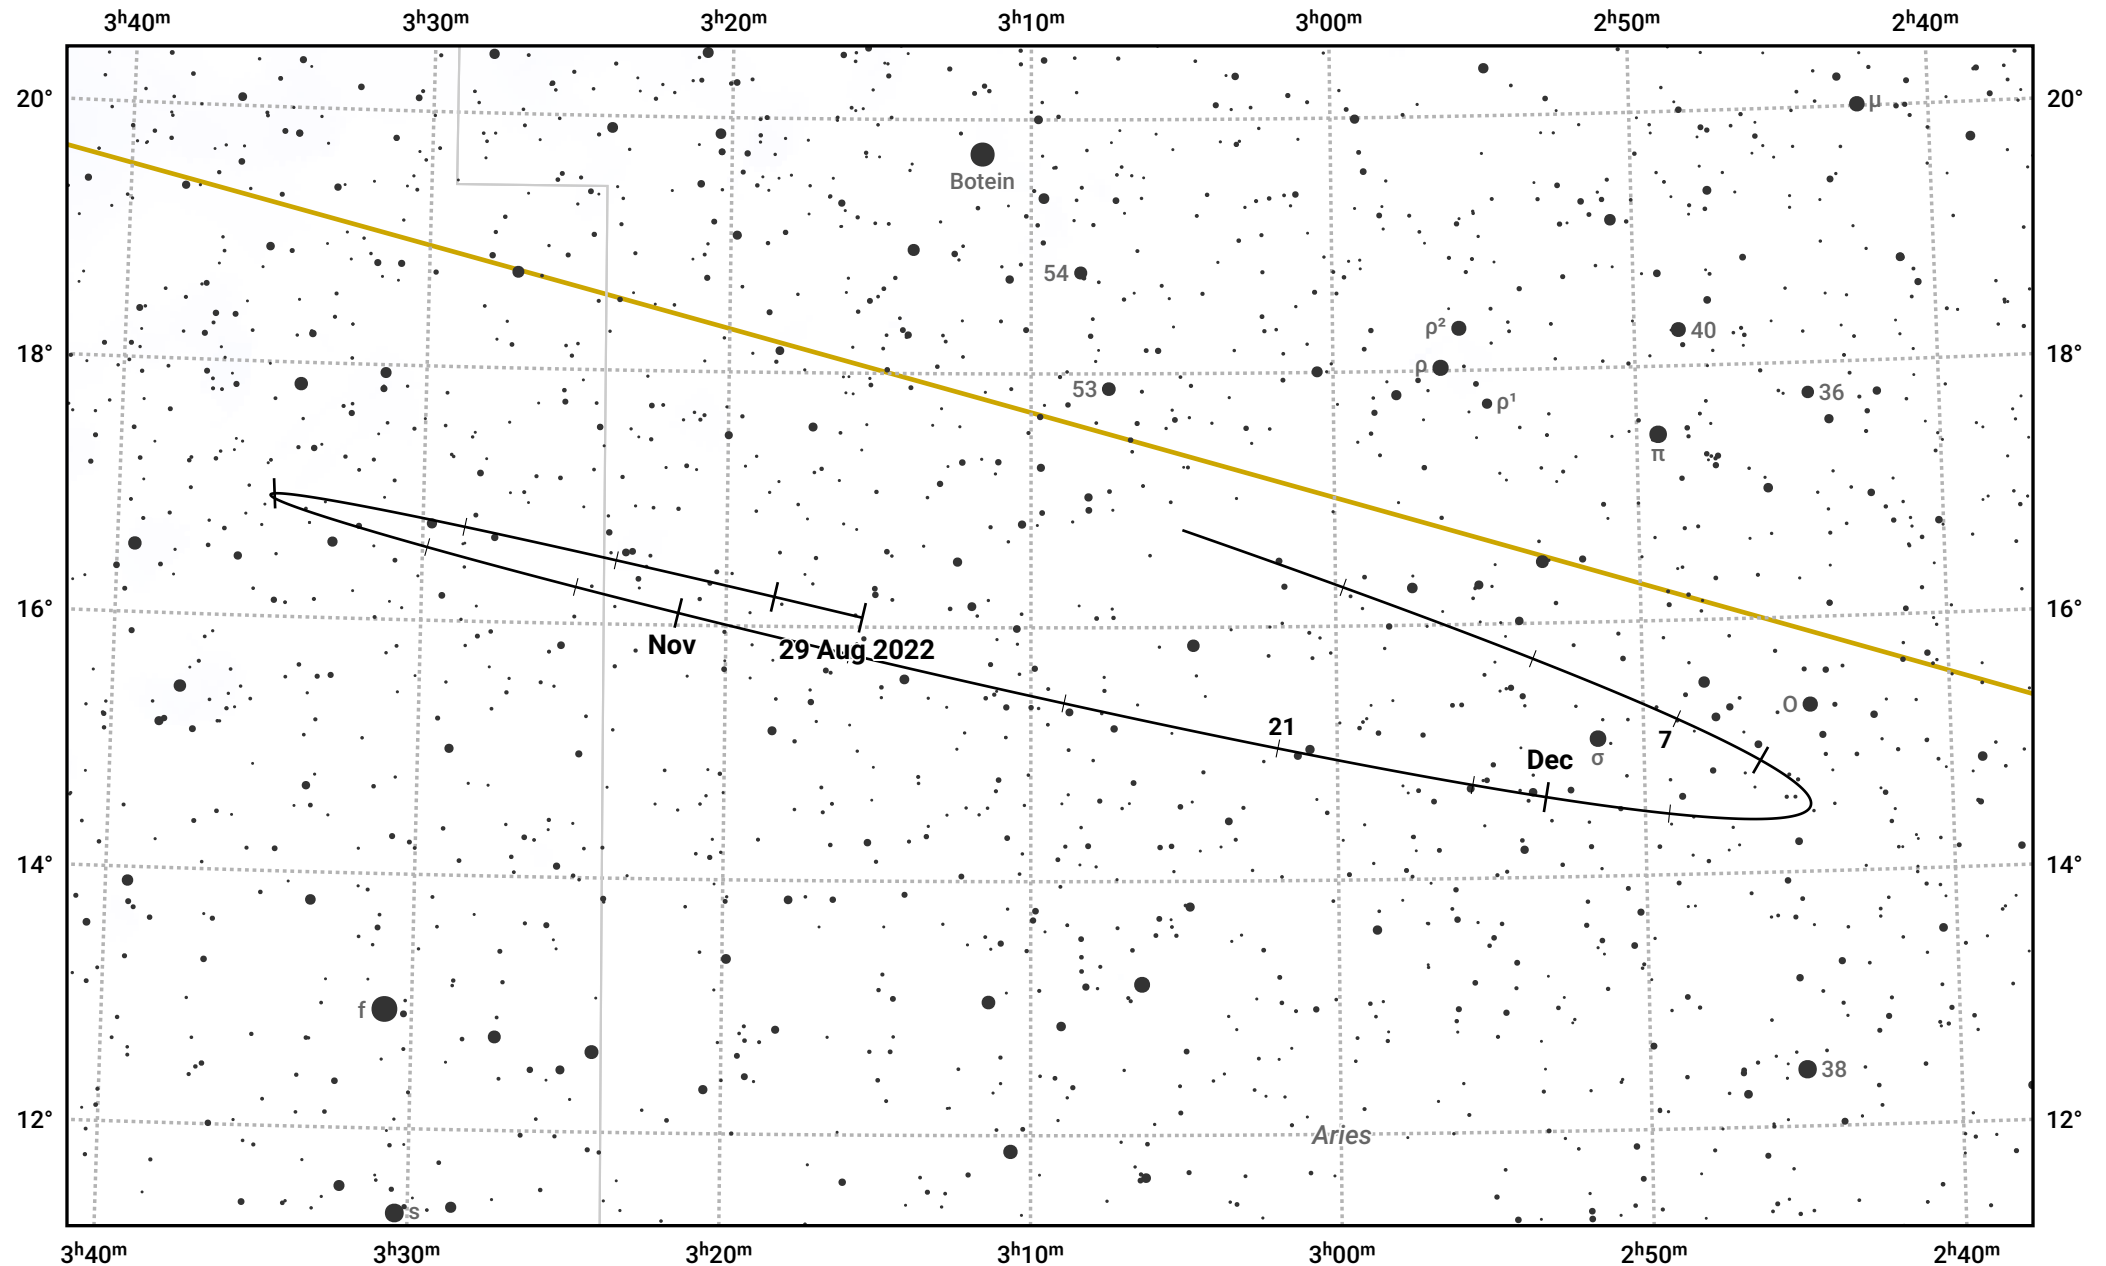

The path of Asteroid 27 Euterpe around opposition on 12 Nov 2022

© Dominic Ford 2011–2024. Date markers placed at midnight UTC. Downloaded from <https://in-the-sky.org>

Magnitude scale: 11.0 10.0 9.0 8.0 7.0 6.0 5.0 4.0

— Ecliptic Plane

Galaxy Bright nebula Open cluster Globular cluster

Date	Mag	Phase
2022 Sep 1	11.0	95%
2022 Oct 1	10.2	97%
2022 Oct 8	10.0	97%
2022 Nov 1	9.3	100%
2022 Nov 7	9.0	100%
2022 Dec 1	9.4	99%
2022 Dec 26	10.0	96%
2023 Jan 1	10.2	95%