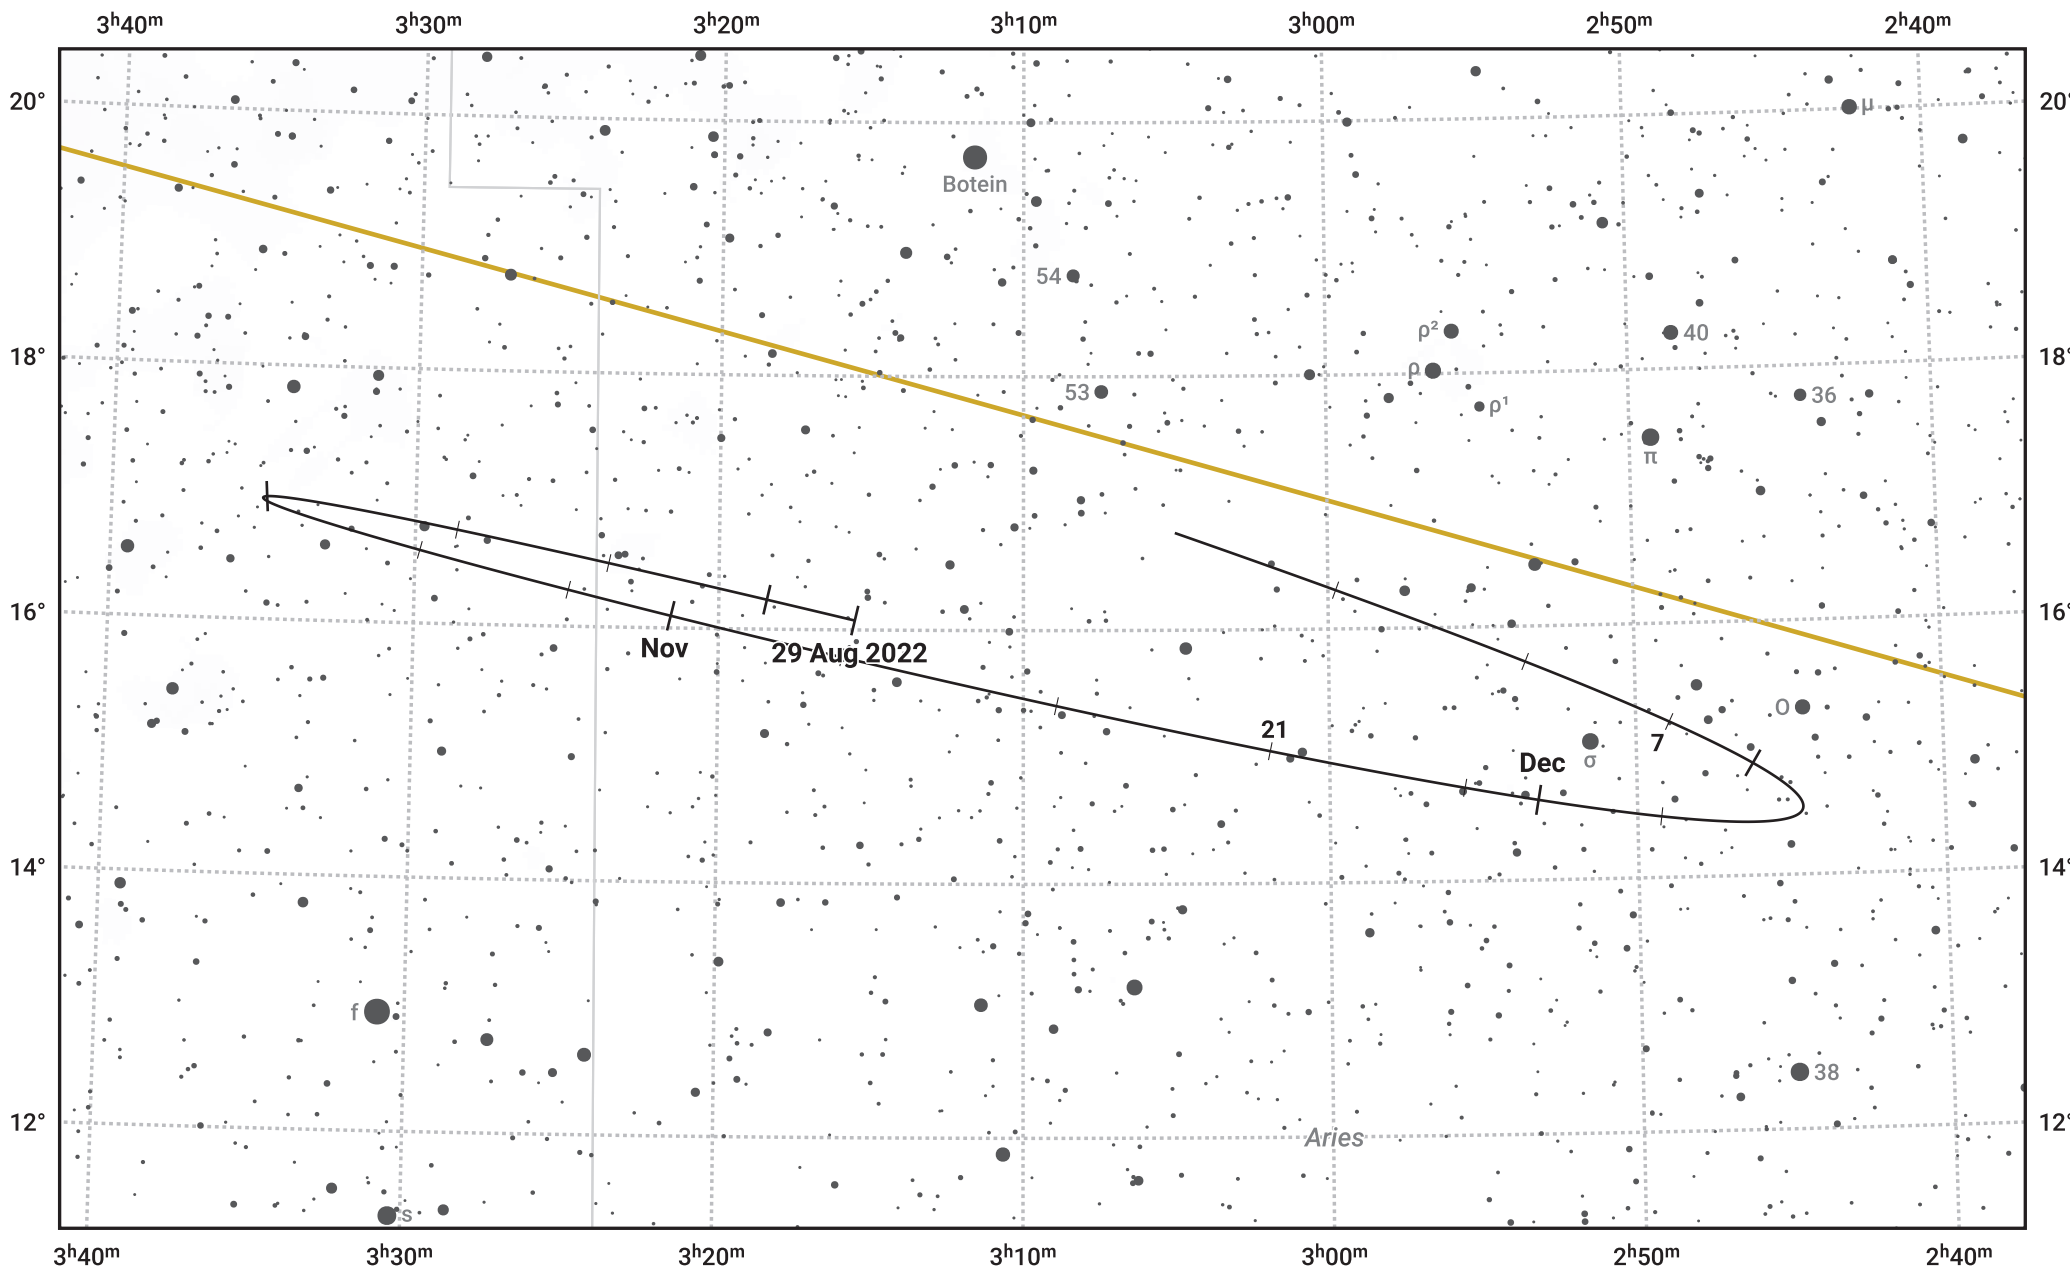

# The path of Asteroid 27 Euterpe around opposition on 12 Nov 2022

© Dominic Ford 2011–2024. Date markers placed at midnight UTC. Downloaded from <https://in-the-sky.org>

Magnitude scale: · 11.0 · 10.0 · 9.0 · 8.0 · 7.0 · 6.0 · 5.0 · 4.0

— Ecliptic Plane

-  Galaxy
-  Bright nebula
-  Open cluster
-  Globular cluster

Date	Mag	Phase
2022 Sep 1	11.0	95%
2022 Oct 1	10.2	97%
2022 Oct 8	10.0	97%
2022 Nov 1	9.3	100%
2022 Nov 7	9.0	100%
2022 Dec 1	9.4	99%
2022 Dec 26	10.0	96%
2023 Jan 1	10.2	95%