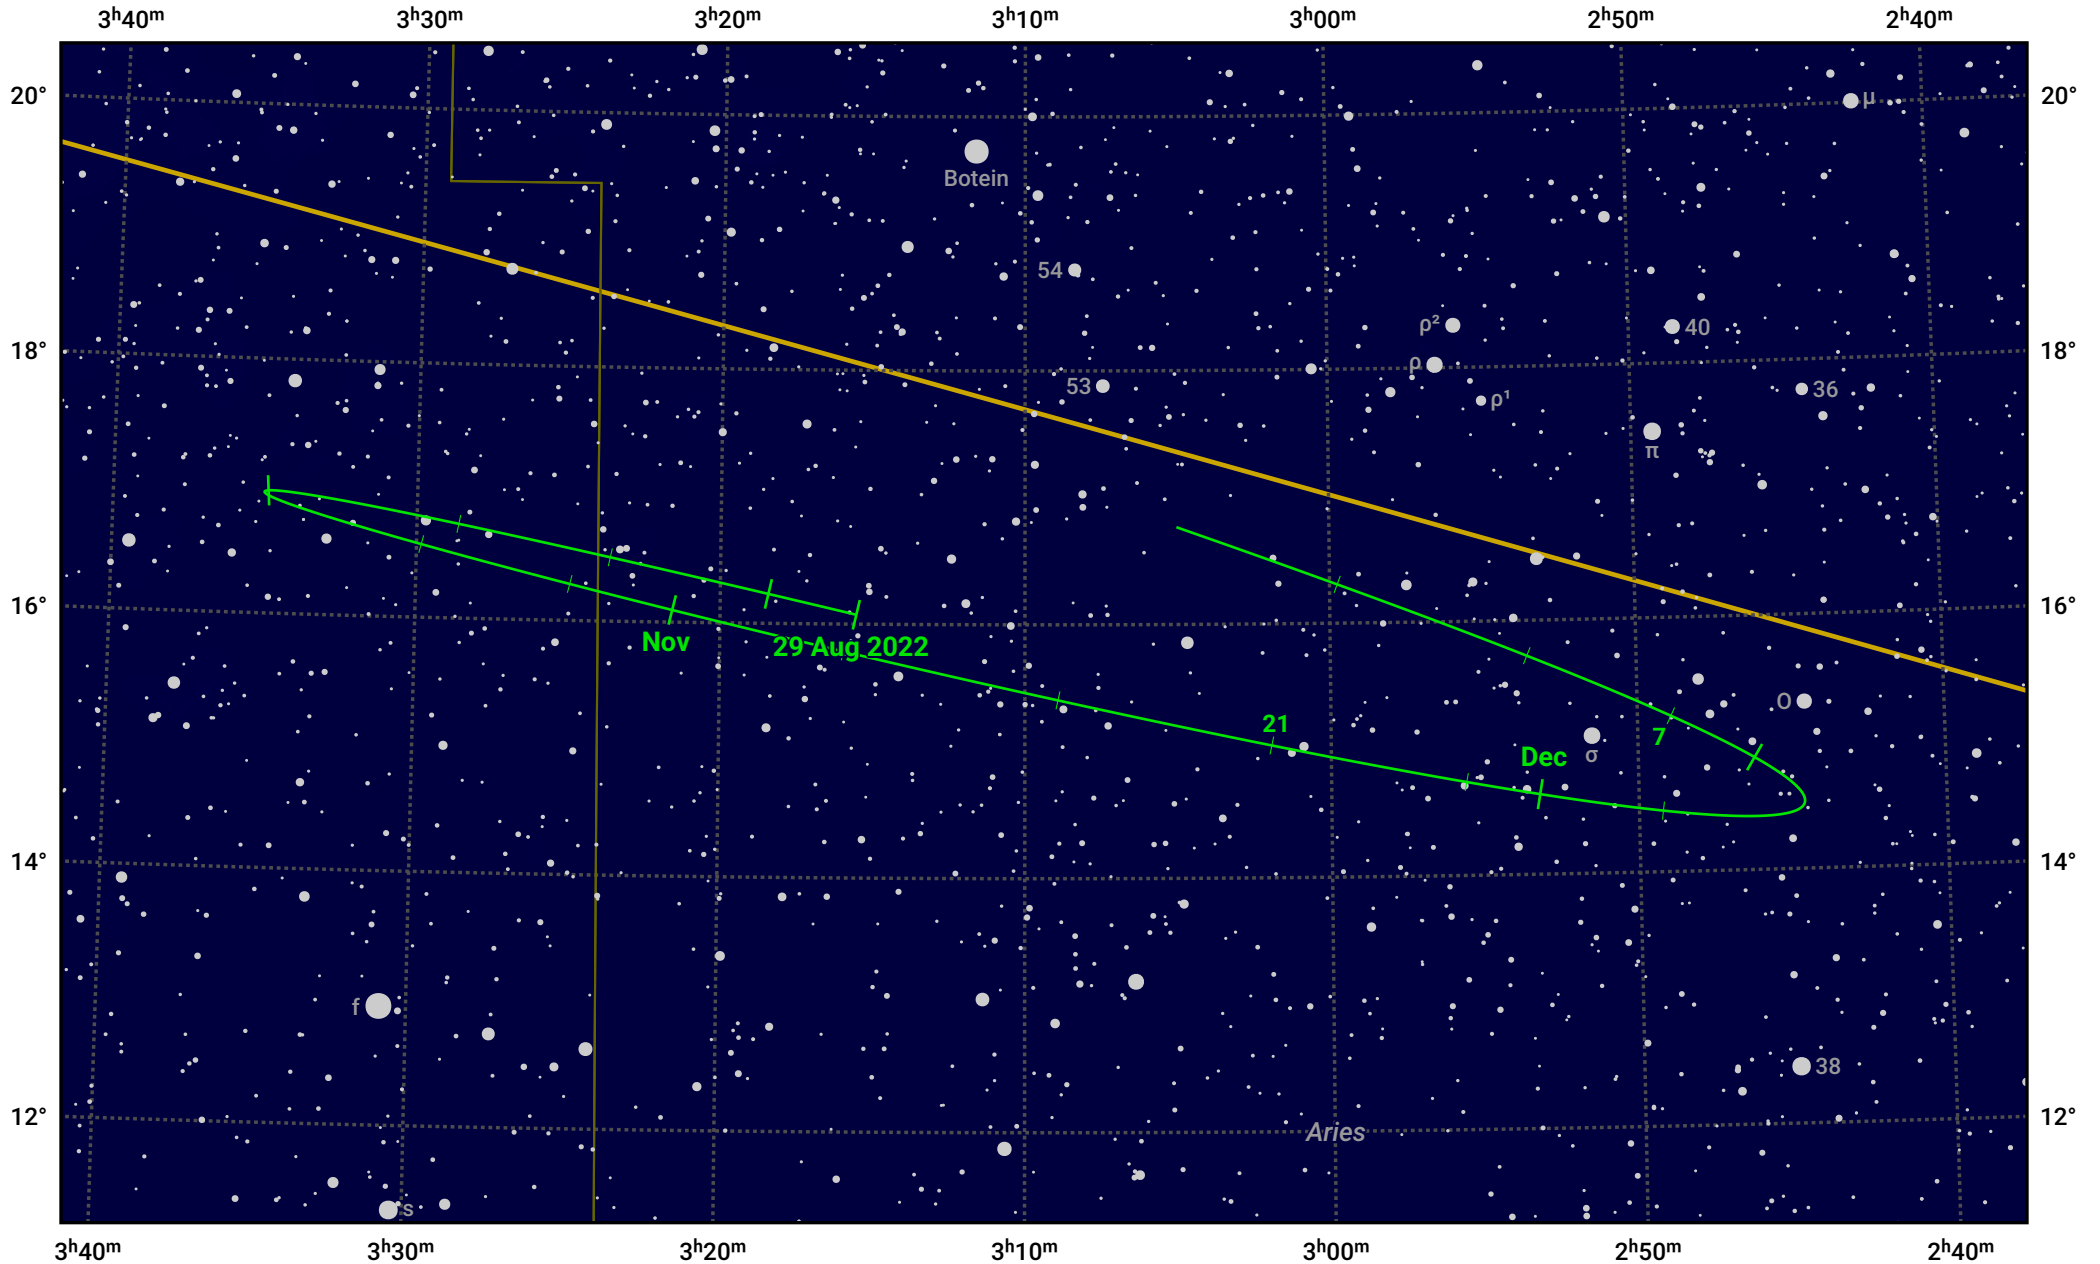

# The path of Asteroid 27 Euterpe around opposition on 12 Nov 2022

© Dominic Ford 2011–2024. Date markers placed at midnight UTC. Downloaded from <https://in-the-sky.org>

Magnitude scale: 11.0 10.0 9.0 8.0 7.0 6.0 5.0 4.0

— Ecliptic Plane

Galaxy Bright nebula Open cluster Globular cluster

Date	Mag	Phase
2022 Sep 1	11.0	95%
2022 Oct 1	10.2	97%
2022 Oct 8	10.0	97%
2022 Nov 1	9.3	100%
2022 Nov 7	9.0	100%
2022 Dec 1	9.4	99%
2022 Dec 26	10.0	96%
2023 Jan 1	10.2	95%