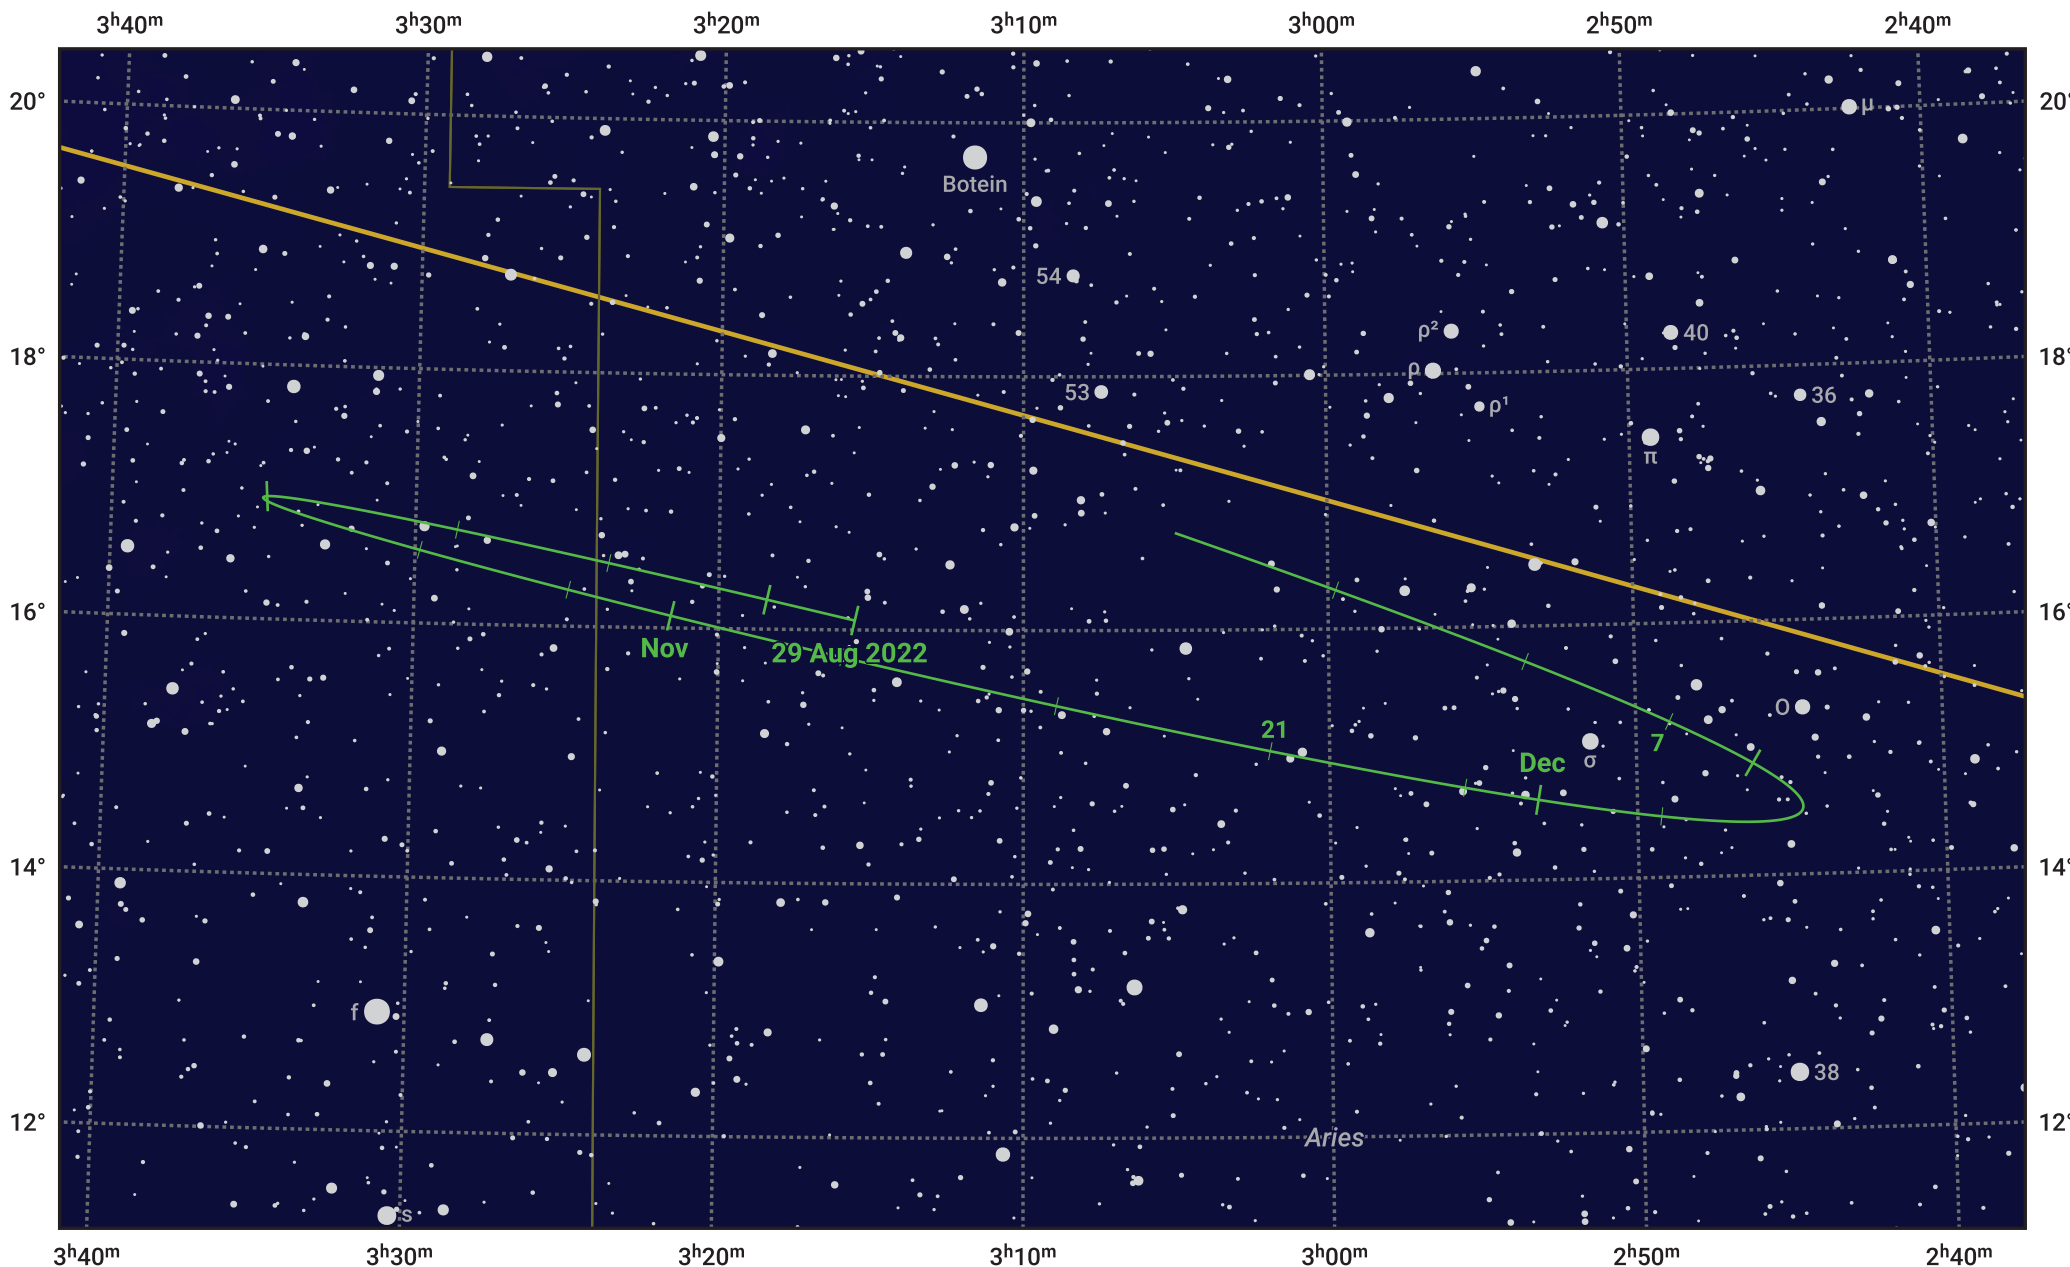

The path of Asteroid 27 Euterpe around opposition on 12 Nov 2022

© Dominic Ford 2011–2024. Date markers placed at midnight UTC. Downloaded from <https://in-the-sky.org>

Magnitude scale: · 11.0 · 10.0 · 9.0 · 8.0 · 7.0 · 6.0 · 5.0 · 4.0

— Ecliptic Plane

-  Galaxy
-  Bright nebula
-  Open cluster
-  Globular cluster

Date	Mag	Phase
2022 Sep 1	11.0	95%
2022 Oct 1	10.2	97%
2022 Oct 8	10.0	97%
2022 Nov 1	9.3	100%
2022 Nov 7	9.0	100%
2022 Dec 1	9.4	99%
2022 Dec 26	10.0	96%
2023 Jan 1	10.2	95%