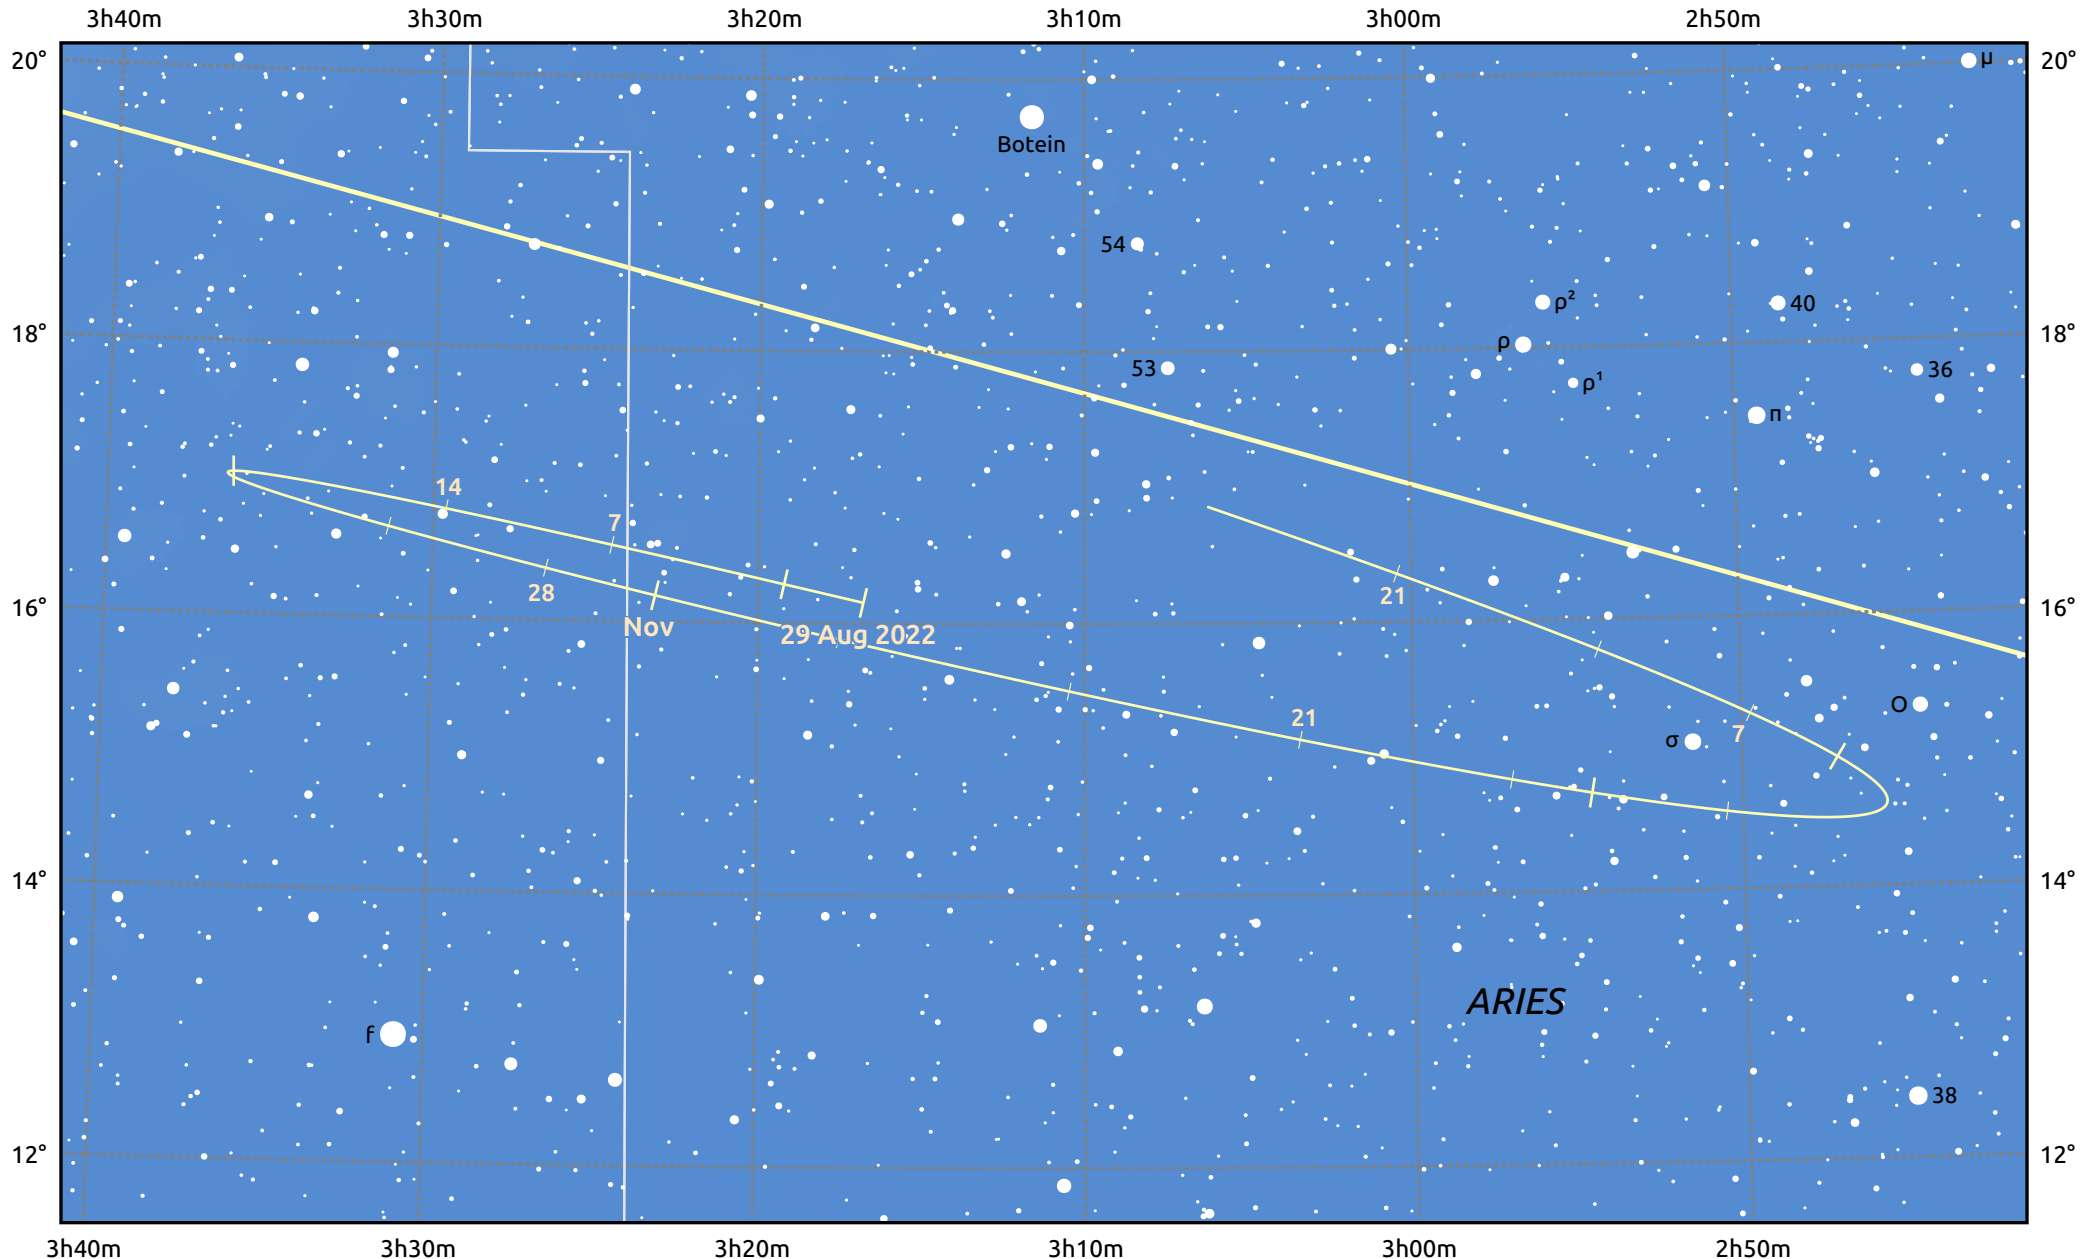

The path of Asteroid 27 Euterpe around opposition on 12 Nov 2022

© Dominic Ford 2011–2025. Date markers placed at midnight UTC. Downloaded from <https://in-the-sky.org>

Magnitude scale: 11.0 10.0 9.0 8.0 7.0 6.0 5.0 4.0

Ecliptic Plane

Galaxy Bright nebula Open cluster Globular cluster Planetary nebula

Date	Mag	Phase
2022 Sep 1	10.9	95%
2022 Oct 1	10.2	97%
2022 Oct 9	10.0	97%
2022 Nov 1	9.2	100%
2022 Nov 8	9.0	100%
2022 Dec 1	9.3	99%
2022 Dec 25	10.0	96%
2023 Jan 1	10.1	95%