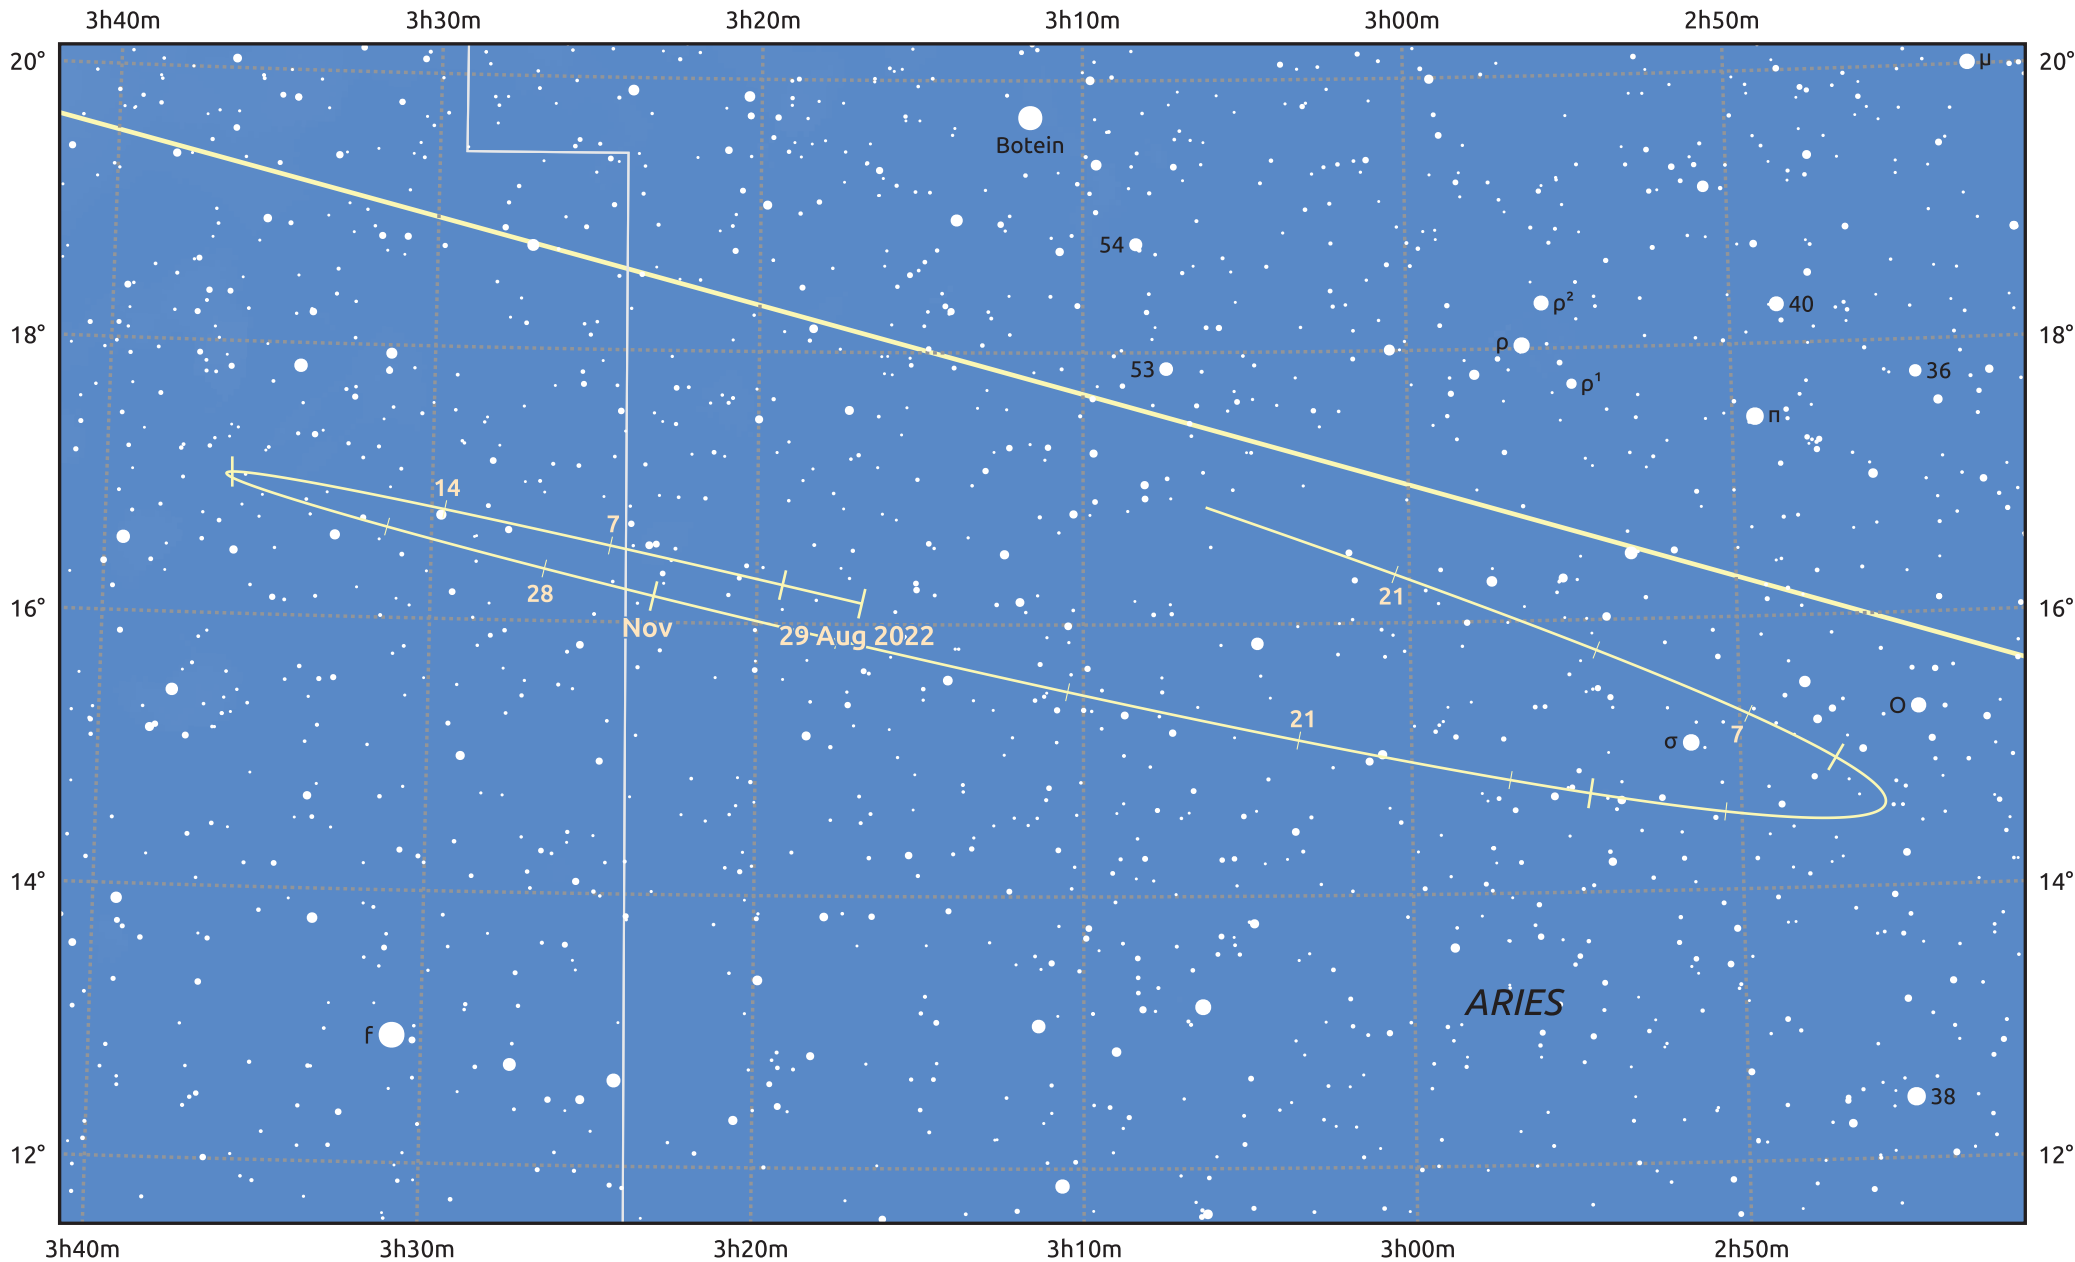

# The path of Asteroid 27 Euterpe around opposition on 12 Nov 2022

© Dominic Ford 2011–2025. Date markers placed at midnight UTC. Downloaded from <https://in-the-sky.org>

Magnitude scale: · 11.0 · 10.0 · 9.0 · 8.0 · 7.0 · 6.0 ● 5.0 ● 4.0

— Ecliptic Plane

Galaxy    Bright nebula    Open cluster    Globular cluster    Planetary nebula

Date	Mag	Phase
2022 Sep 1	10.9	95%
2022 Oct 1	10.2	97%
2022 Oct 9	10.0	97%
2022 Nov 1	9.2	100%
2022 Nov 8	9.0	100%
2022 Dec 1	9.3	99%
2022 Dec 25	10.0	96%
2023 Jan 1	10.1	95%