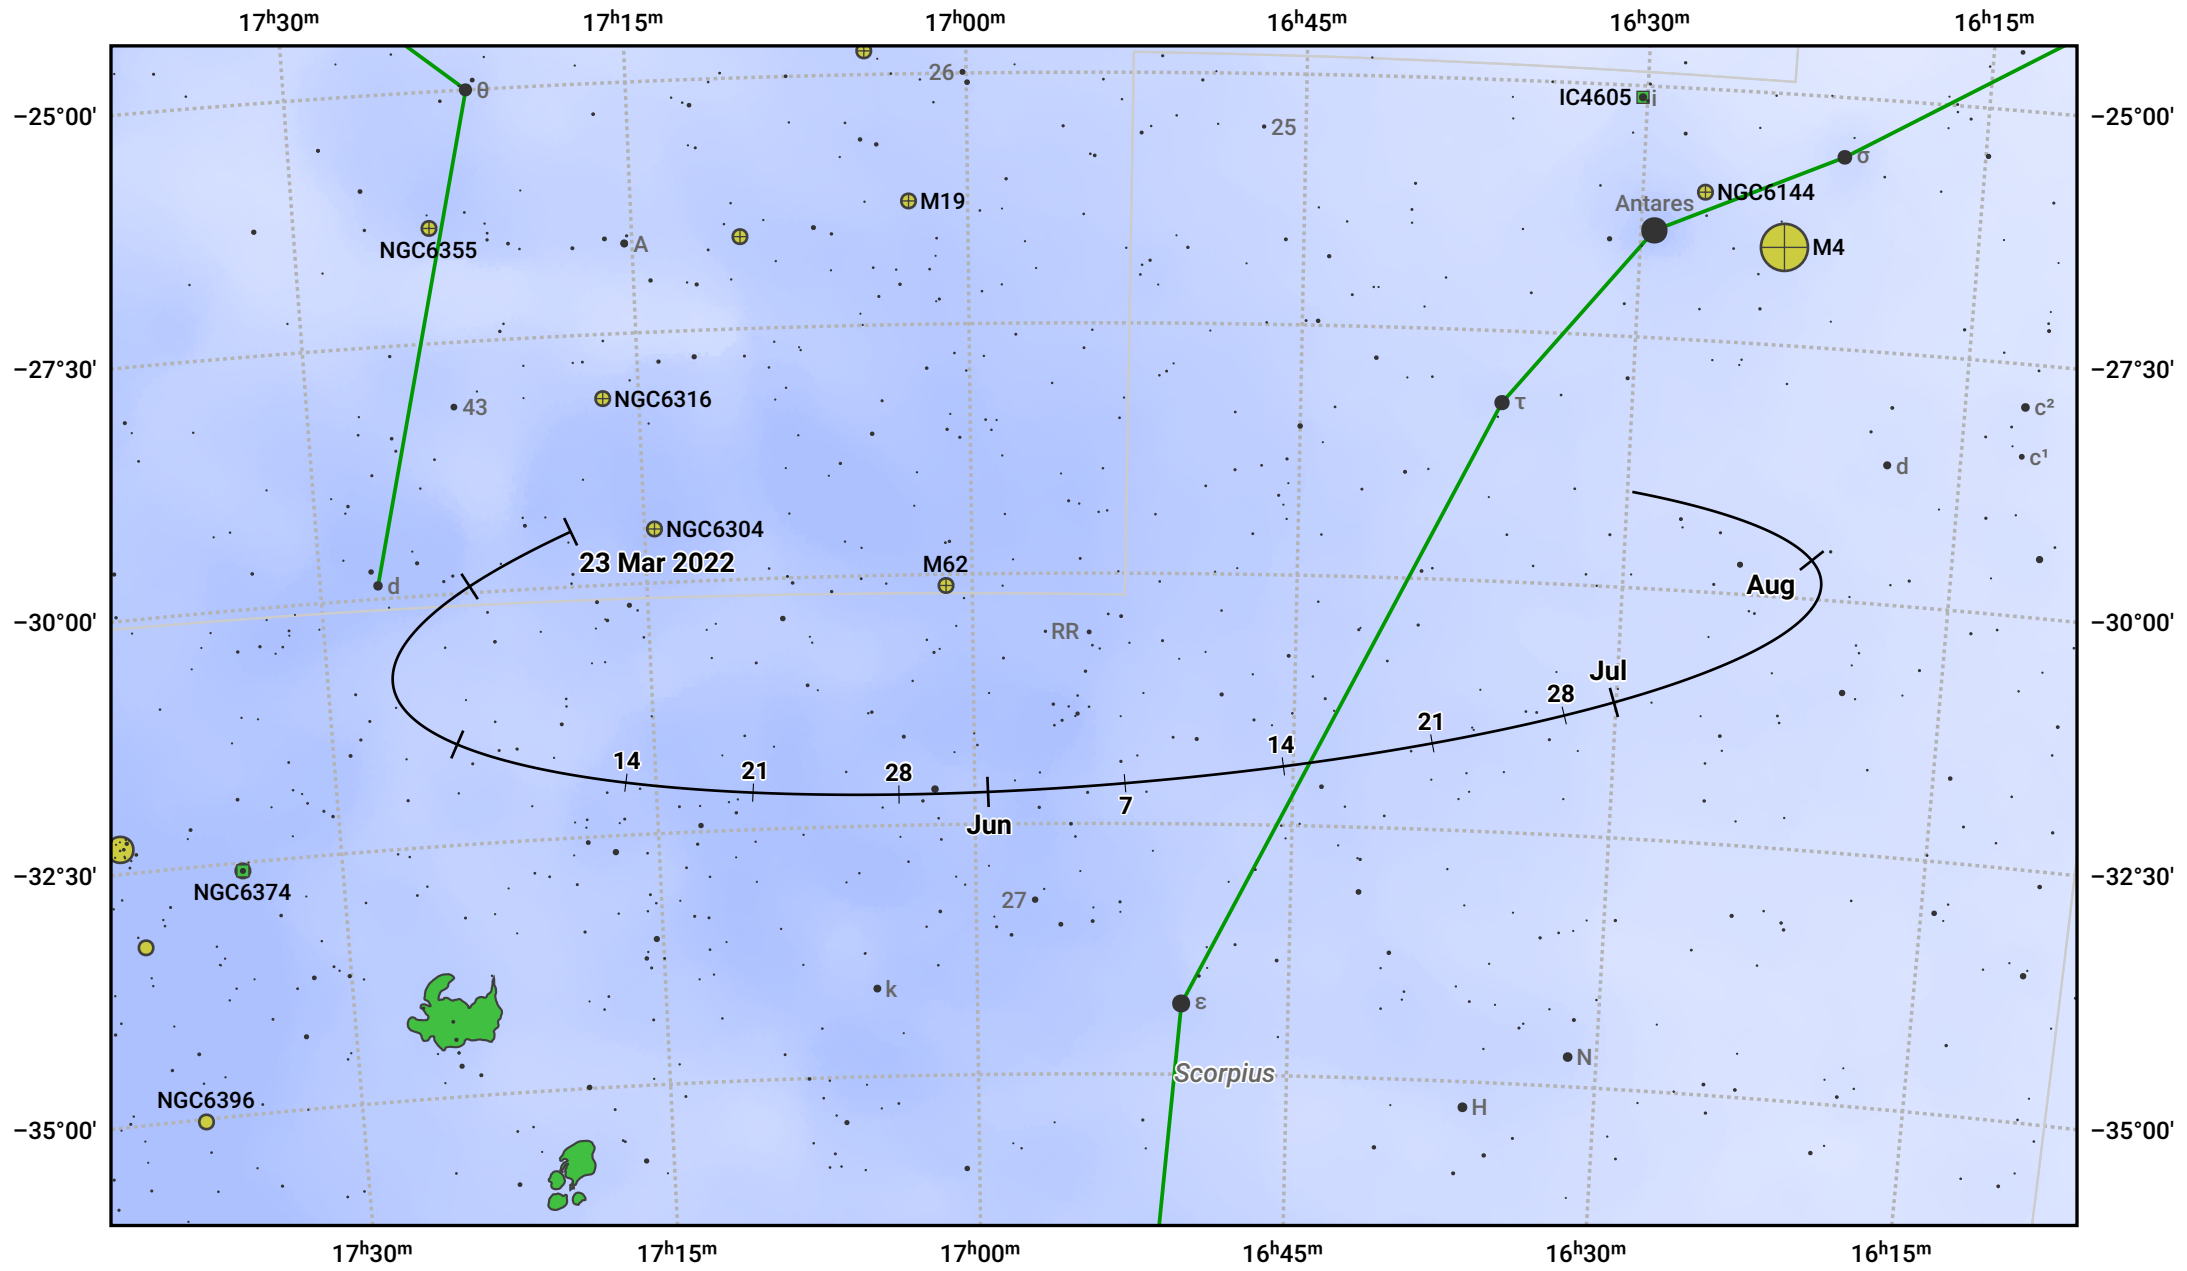

The path of Asteroid 29 Amphitrite around opposition on 6 Jun 2022

© Dominic Ford 2011–2024. Date markers placed at midnight UTC. Downloaded from <https://in-the-sky.org>

Magnitude scale: 9.0 8.0 7.0 6.0 5.0 4.0 3.0 2.0 1.0

— Ecliptic Plane

Galaxy Bright nebula Open cluster Globular cluster

| Date | Mag |
|-------------|------|
| 2022 Apr 1 | 10.9 |
| 2022 May 1 | 10.4 |
| 2022 May 17 | 10.1 |
| 2022 Jun 1 | 9.7 |
| 2022 Jul 1 | 10.1 |
| 2022 Aug 1 | 10.7 |