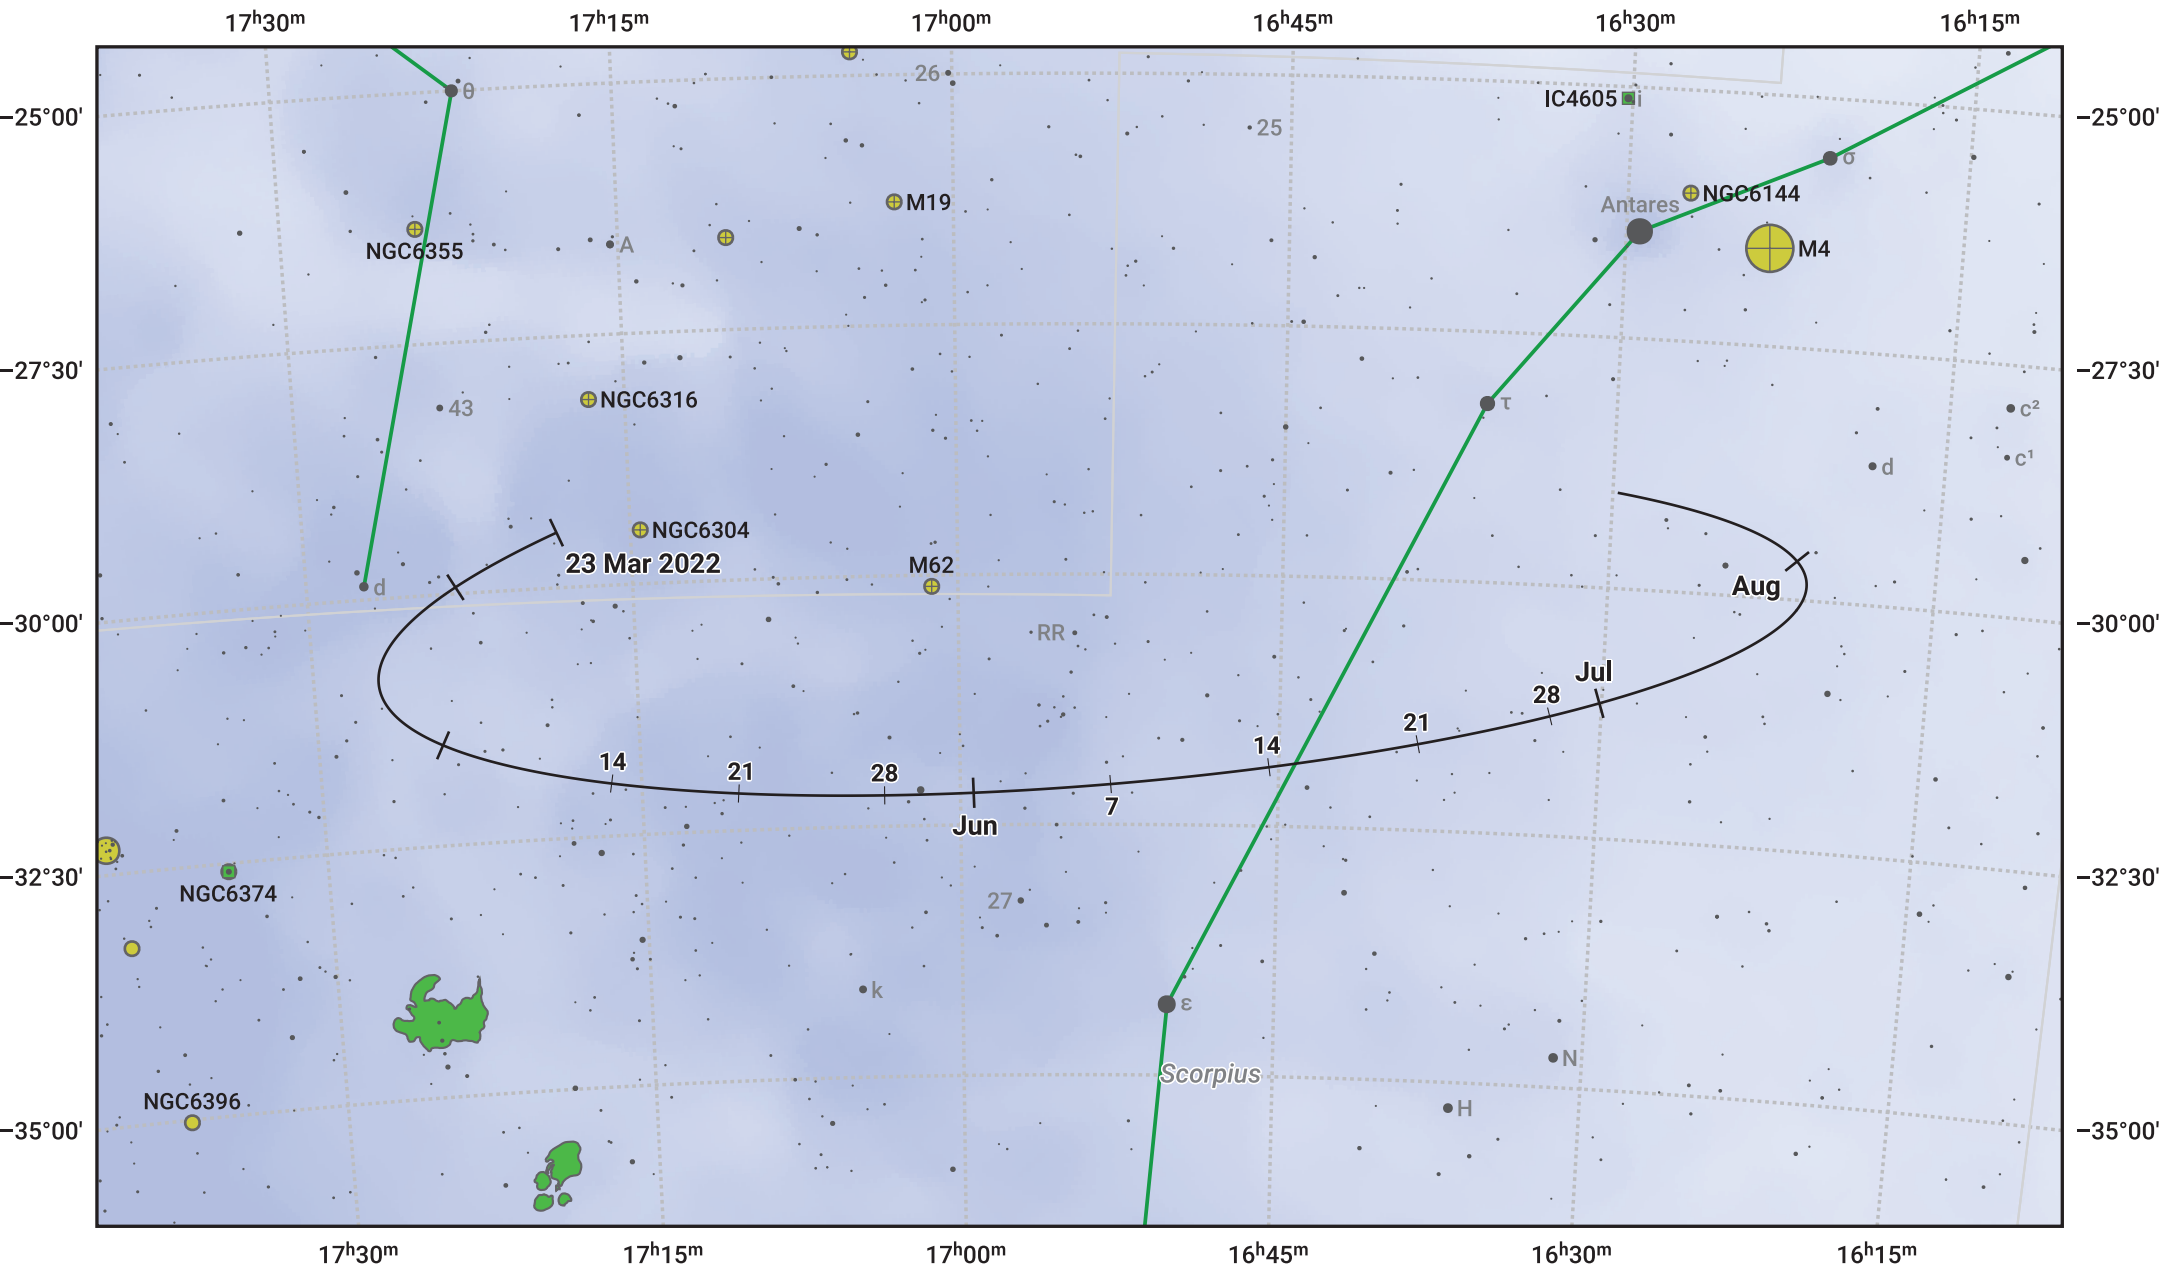

The path of Asteroid 29 Amphitrite around opposition on 6 Jun 2022

© Dominic Ford 2011–2024. Date markers placed at midnight UTC. Downloaded from <https://in-the-sky.org>

Magnitude scale: 9.0 8.0 7.0 6.0 5.0 4.0 3.0 2.0 1.0

— Ecliptic Plane

- Galaxy
- Bright nebula
- Open cluster
- ⊕ Globular cluster

Date	Mag
2022 Apr 1	10.9
2022 May 1	10.4
2022 May 17	10.1
2022 Jun 1	9.7
2022 Jul 1	10.1
2022 Aug 1	10.7