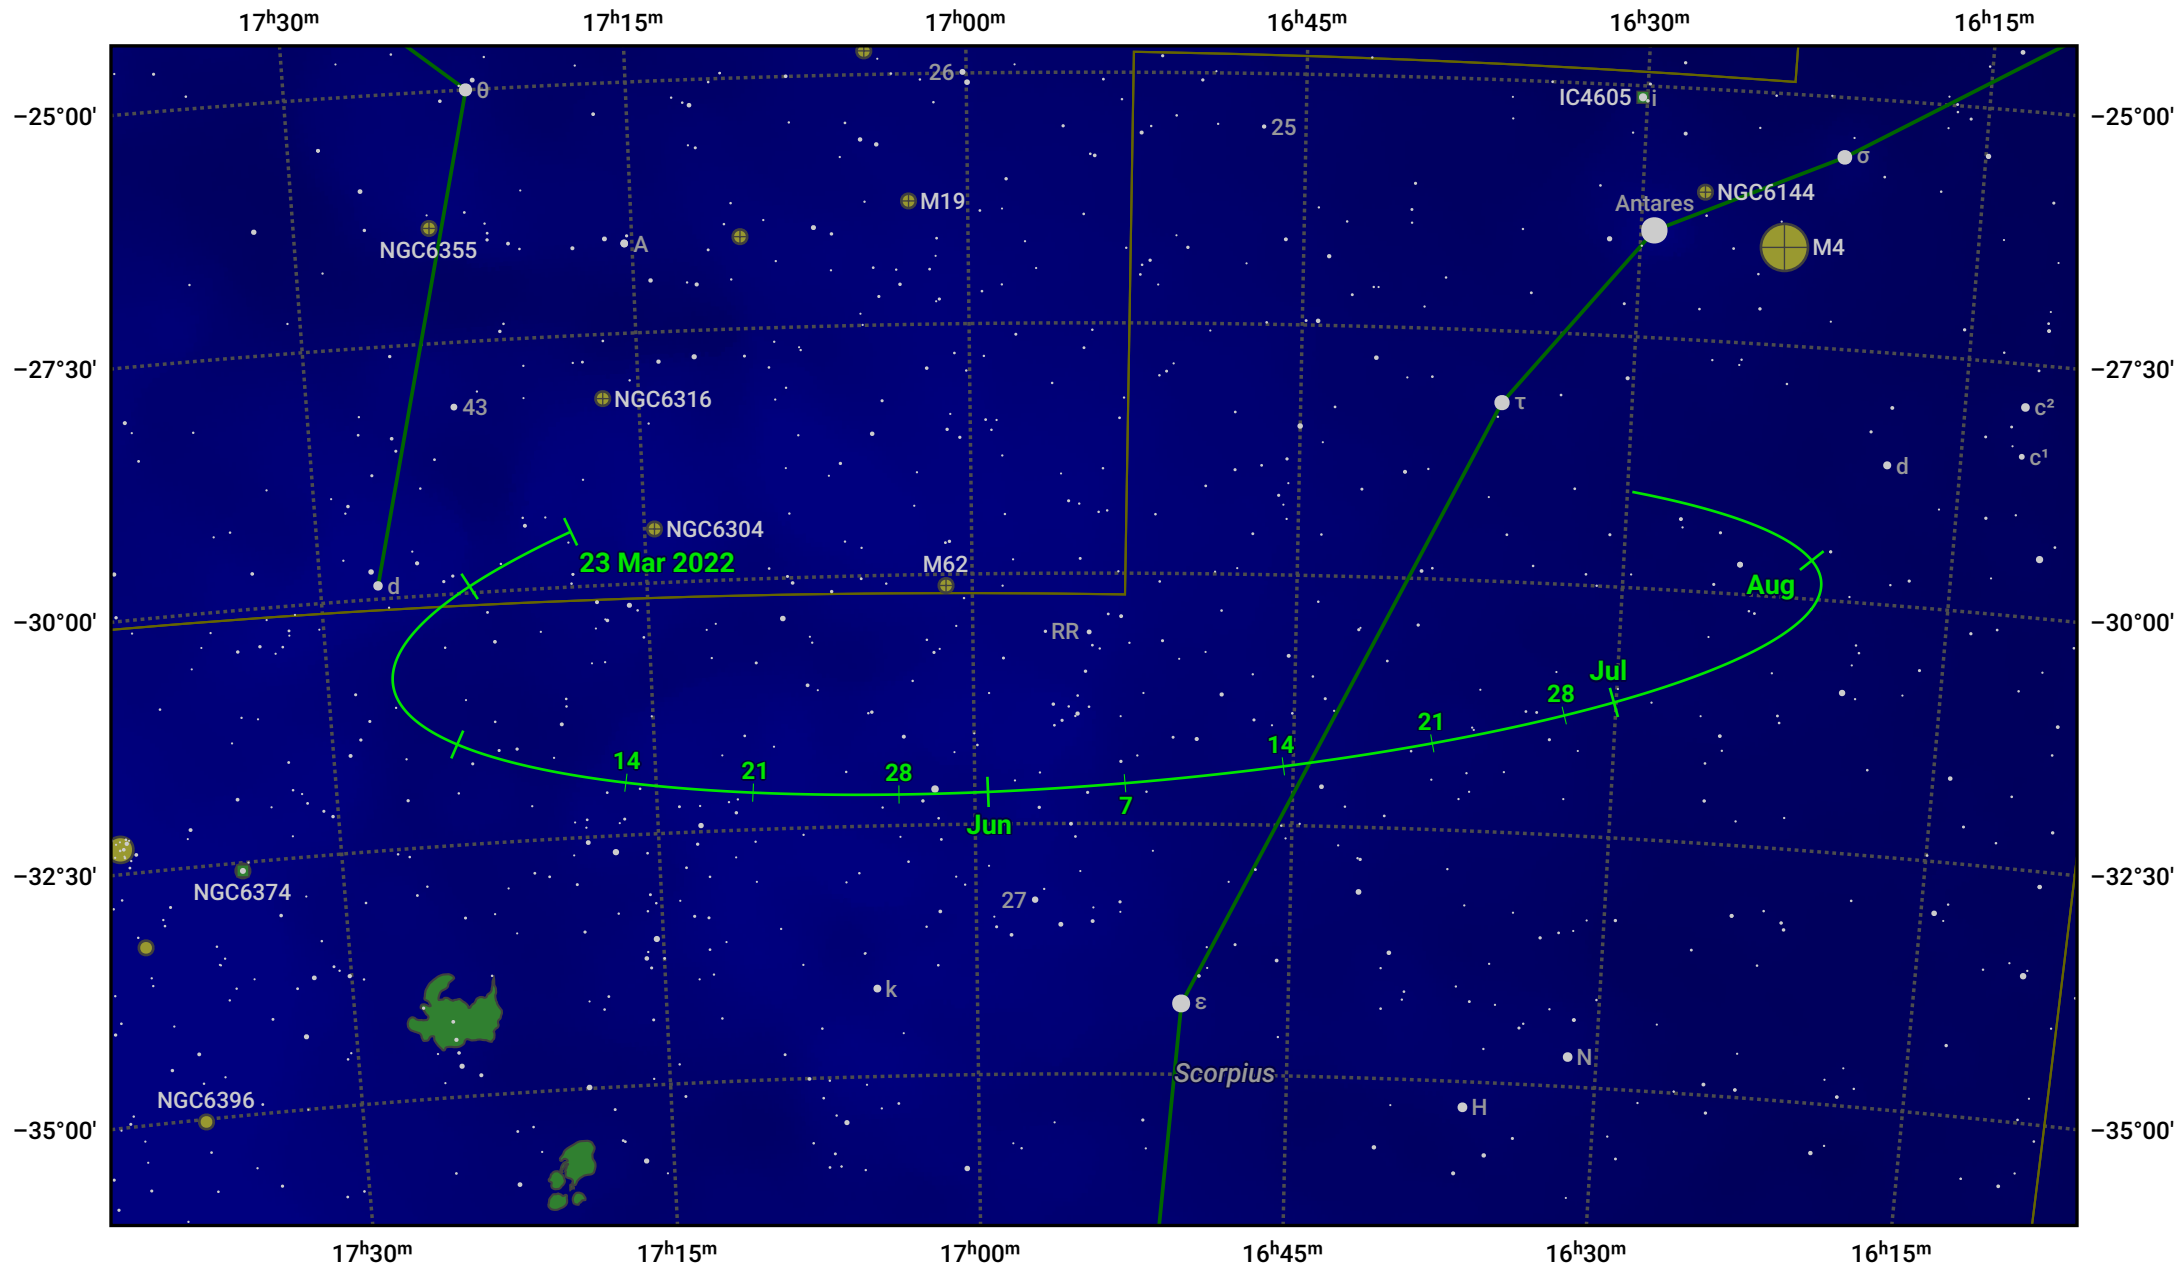

# The path of Asteroid 29 Amphitrite around opposition on 6 Jun 2022

© Dominic Ford 2011–2024. Date markers placed at midnight UTC. Downloaded from <https://in-the-sky.org>

Magnitude scale: 9.0 8.0 7.0 6.0 5.0 4.0 3.0 2.0 1.0

— Ecliptic Plane

Galaxy    Bright nebula    Open cluster    Globular cluster

Date	Mag
2022 Apr 1	10.9
2022 May 1	10.4
2022 May 17	10.1
2022 Jun 1	9.7
2022 Jul 1	10.1
2022 Aug 1	10.7