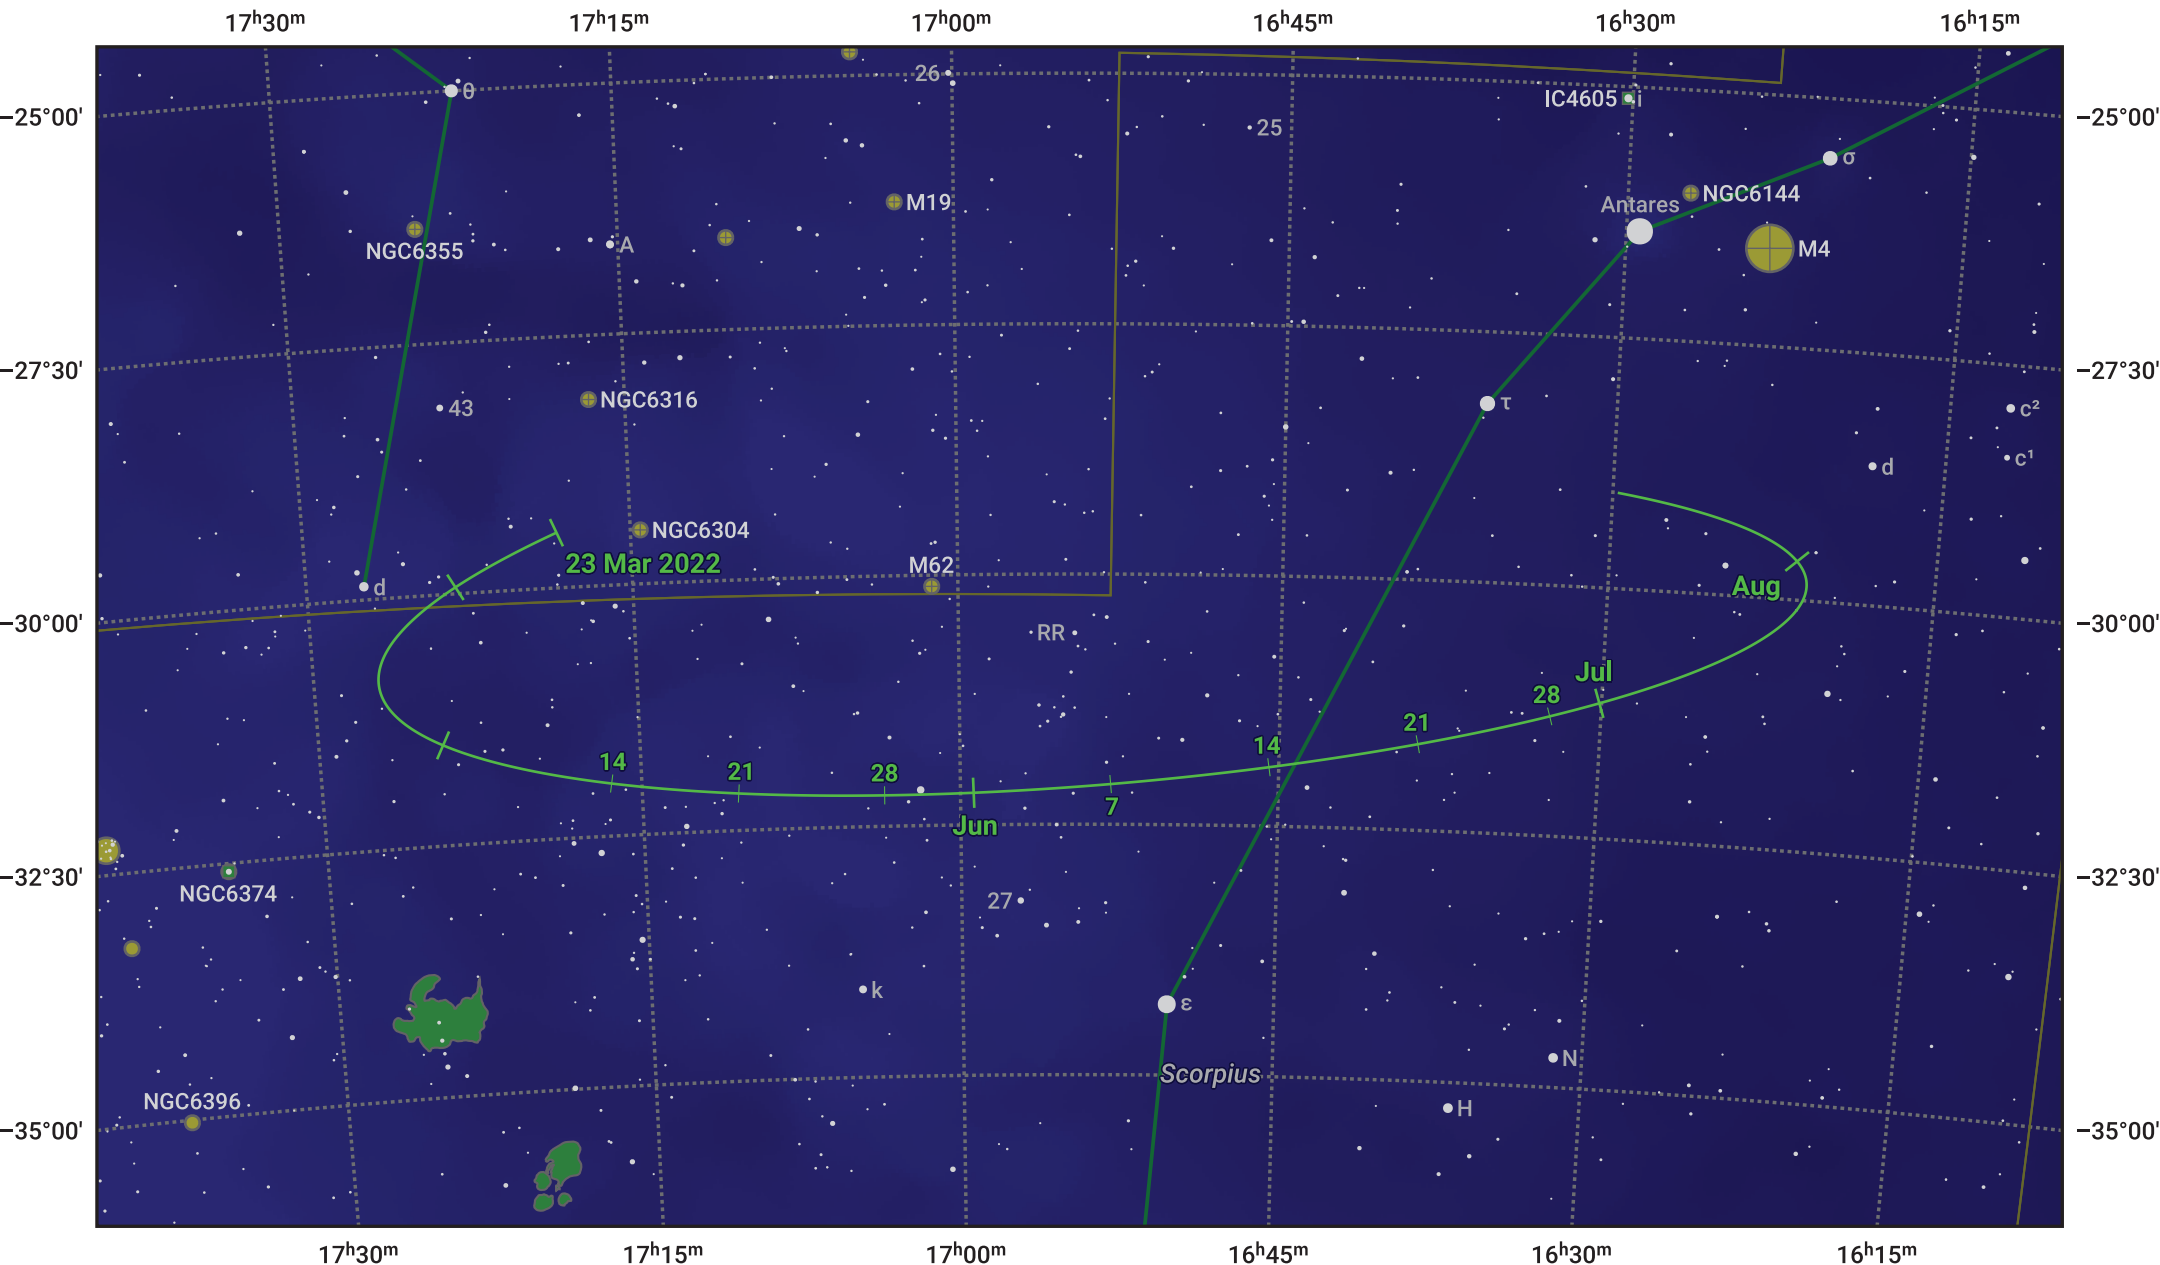

# The path of Asteroid 29 Amphitrite around opposition on 6 Jun 2022

© Dominic Ford 2011–2024. Date markers placed at midnight UTC. Downloaded from <https://in-the-sky.org>

Magnitude scale: 9.0 8.0 7.0 6.0 5.0 4.0 3.0 2.0 1.0

— Ecliptic Plane

- Galaxy
- Bright nebula
- Open cluster
- ⊕ Globular cluster

Date	Mag
2022 Apr 1	10.9
2022 May 1	10.4
2022 May 17	10.1
2022 Jun 1	9.7
2022 Jul 1	10.1
2022 Aug 1	10.7