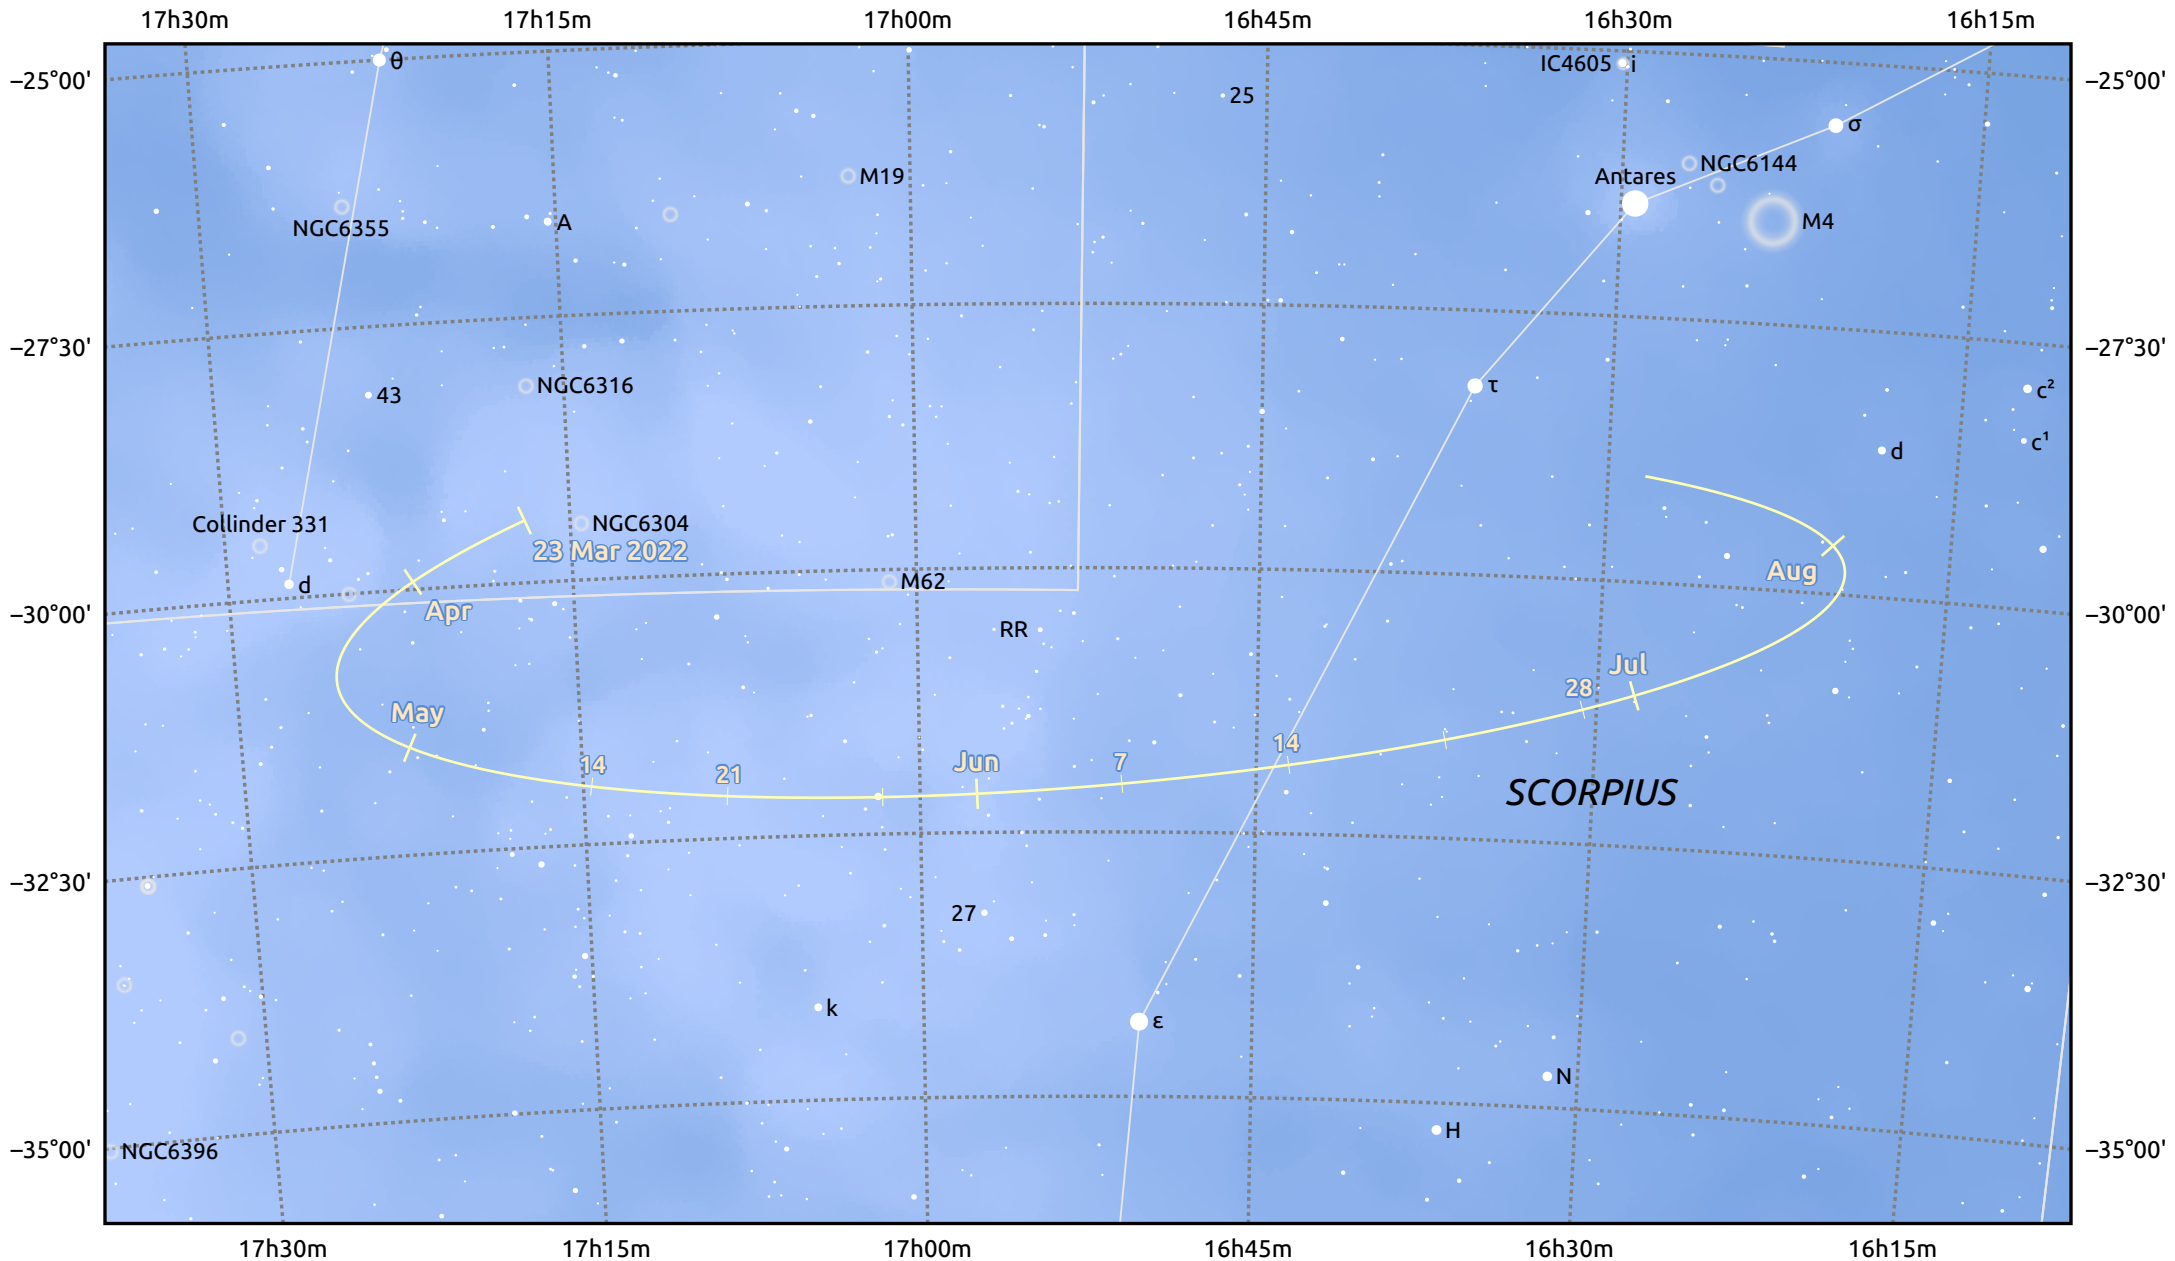

# The path of Asteroid 29 Amphitrite around opposition on 6 Jun 2022

© Dominic Ford 2011–2025. Date markers placed at midnight UTC. Downloaded from <https://in-the-sky.org>

Magnitude scale: 9.0 8.0 7.0 6.0 5.0 4.0 3.0 2.0 1.0

— Ecliptic Plane

Galaxy Bright nebula Open cluster Globular cluster Planetary nebula

Date	Mag
2022 Apr 1	10.9
2022 May 1	10.4
2022 May 16	10.1
2022 Jun 1	9.7
2022 Jul 1	10.1
2022 Aug 1	10.7