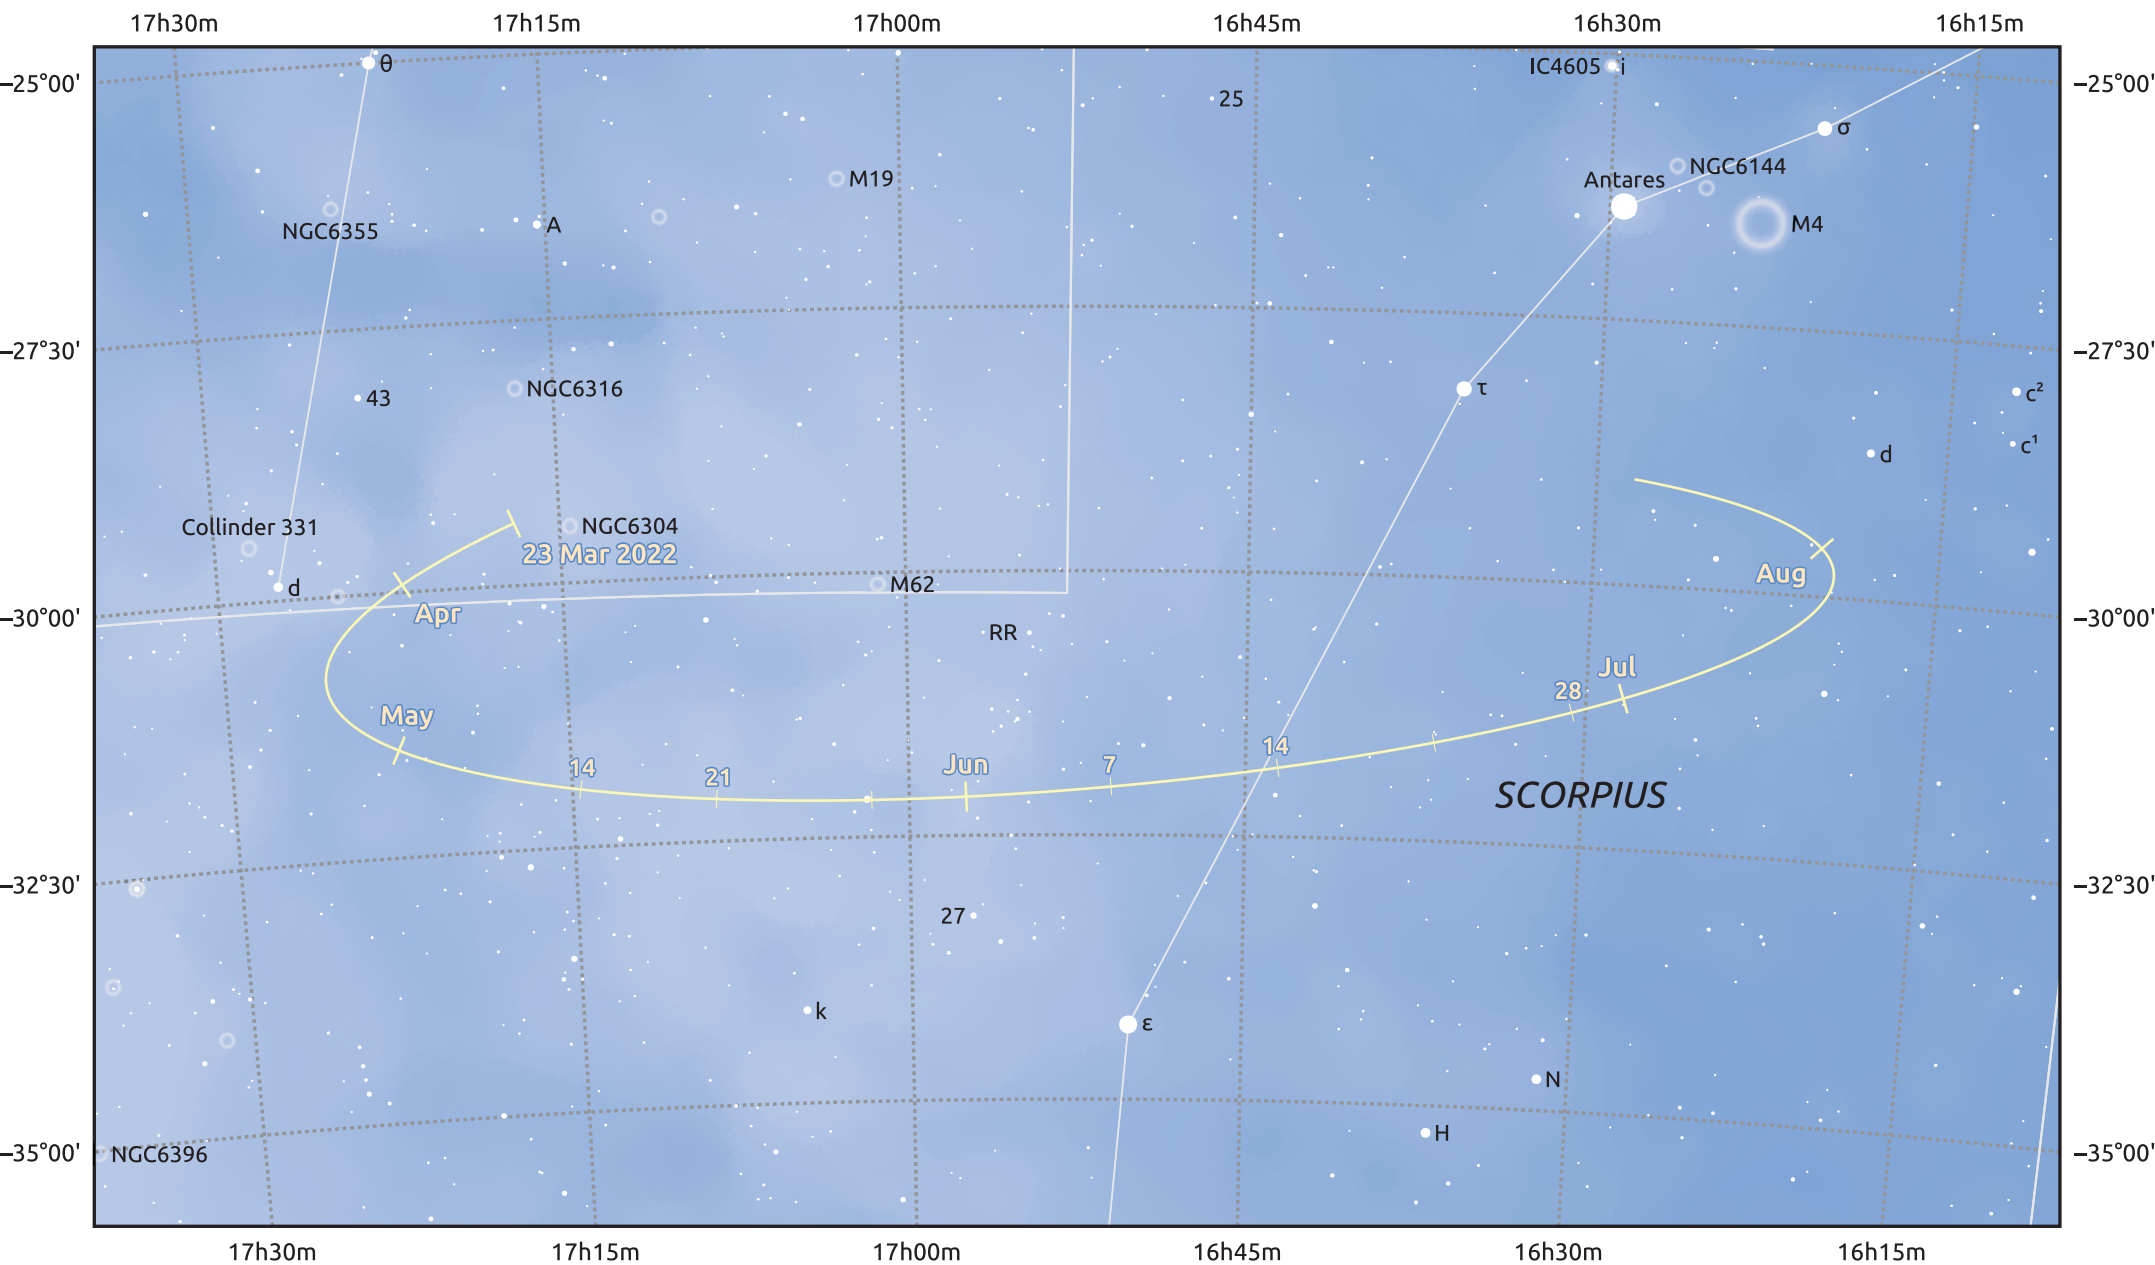

# The path of Asteroid 29 Amphitrite around opposition on 6 Jun 2022

© Dominic Ford 2011–2025. Date markers placed at midnight UTC. Downloaded from <https://in-the-sky.org>

Magnitude scale: ● 9.0 ● 8.0 ● 7.0 ● 6.0 ● 5.0 ● 4.0 ● 3.0 ● 2.0 ● 1.0

— Ecliptic Plane

Galaxy    Bright nebula    Open cluster    Globular cluster    Planetary nebula

Date	Mag
2022 Apr 1	10.9
2022 May 1	10.4
2022 May 16	10.1
2022 Jun 1	9.7
2022 Jul 1	10.1
2022 Aug 1	10.7