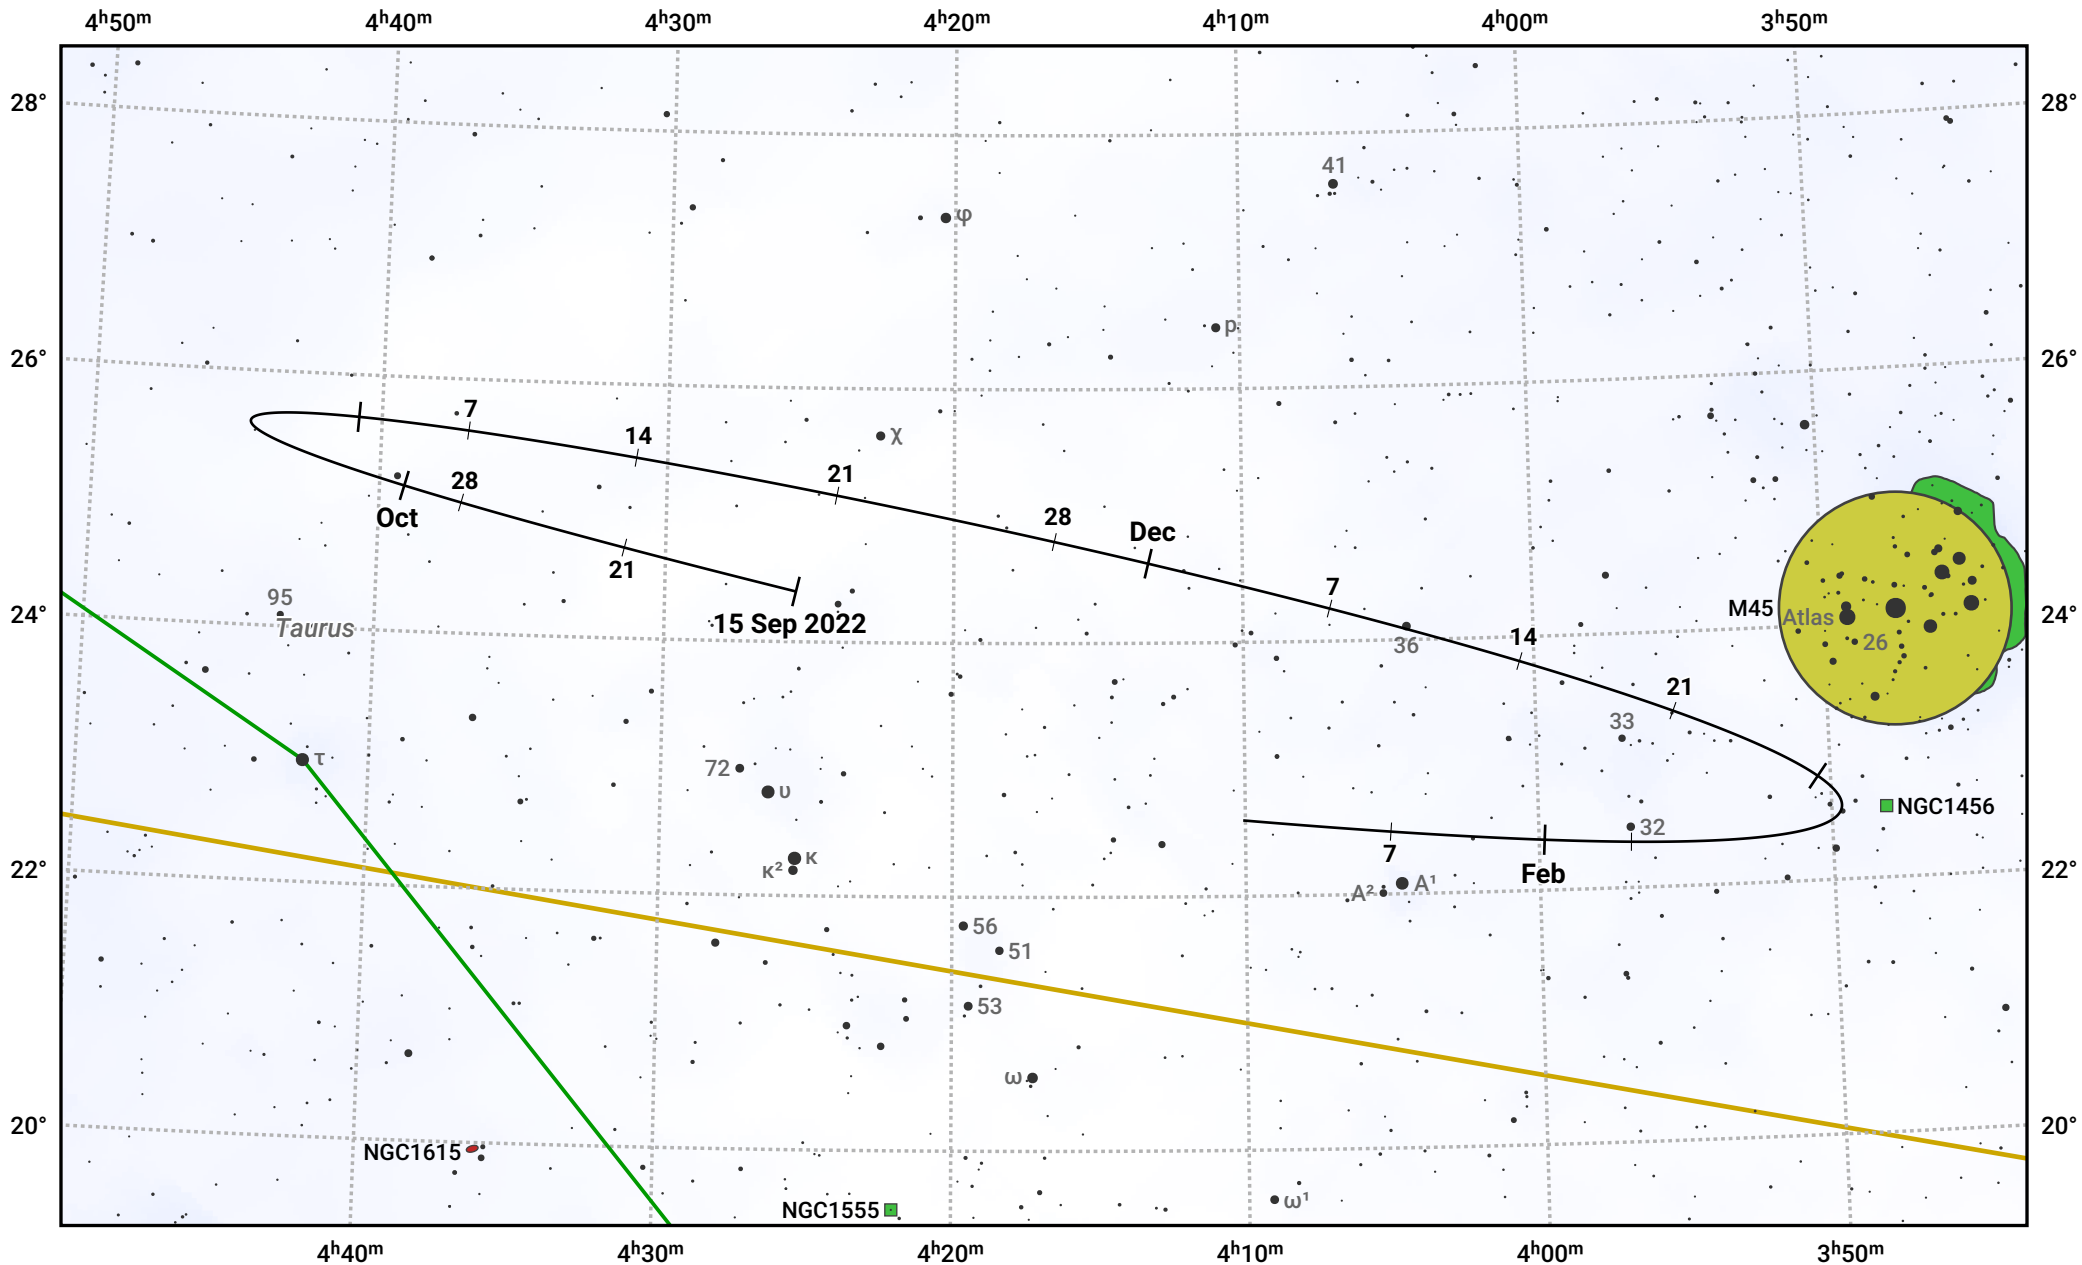

# The path of Asteroid 30 Urania around opposition on 29 Nov 2022

© Dominic Ford 2011–2024. Date markers placed at midnight UTC. Downloaded from <https://in-the-sky.org>

Magnitude scale: 10.0 9.0 8.0 7.0 6.0 5.0 4.0 3.0 2.0

— Ecliptic Plane

Galaxy Bright nebula Open cluster Globular cluster

Date	Mag	Phase
2022 Oct 1	11.1	95%
2022 Nov 1	10.4	98%
2022 Dec 1	9.7	100%
2023 Jan 1	10.7	98%
2023 Jan 31	11.4	95%
2023 Feb 1	11.4	95%