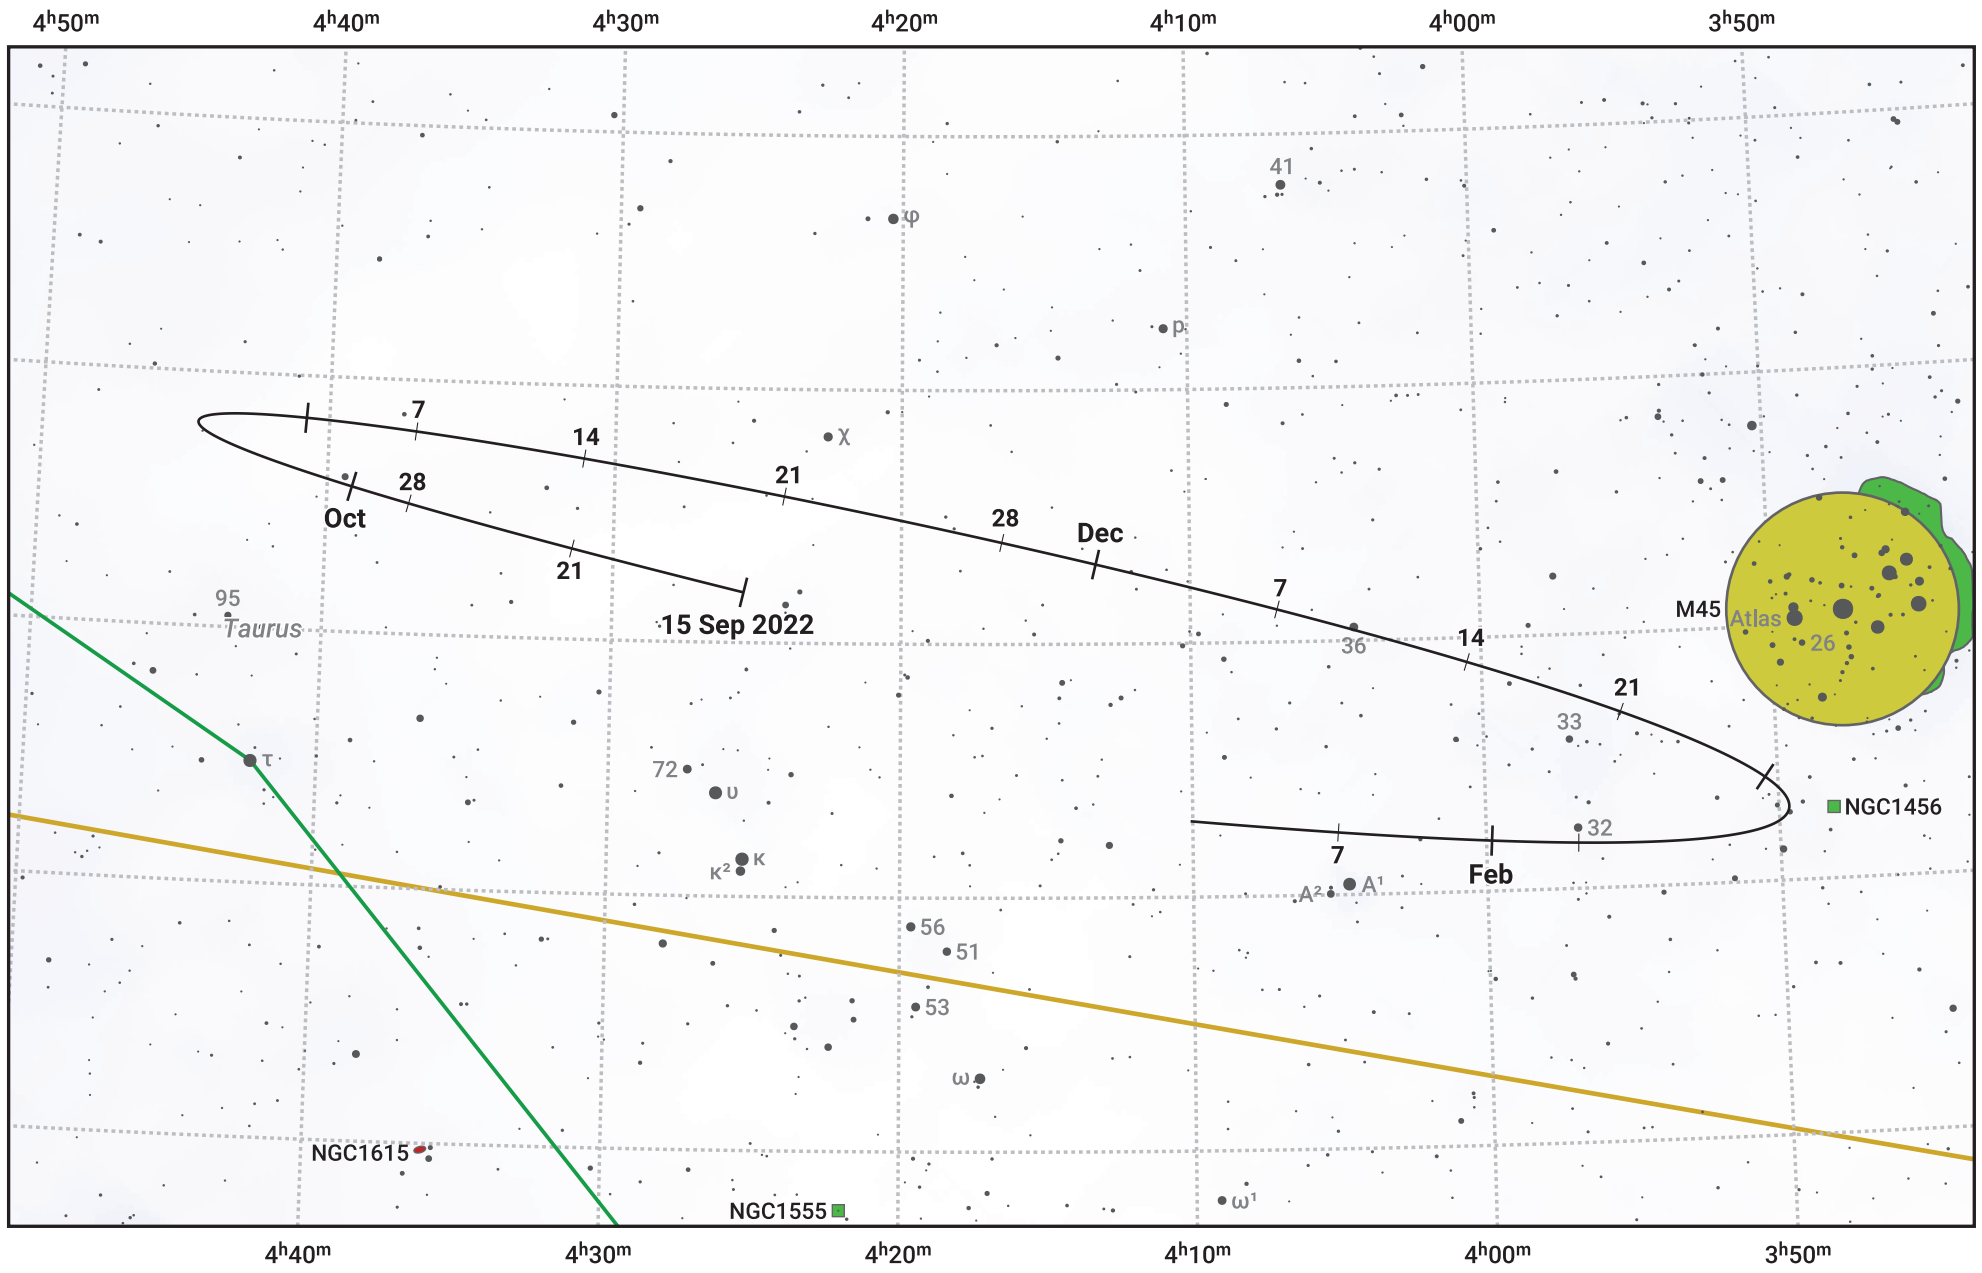

# The path of Asteroid 30 Urania around opposition on 29 Nov 2022

© Dominic Ford 2011–2024. Date markers placed at midnight UTC. Downloaded from <https://in-the-sky.org>

Magnitude scale: 10.0 9.0 8.0 7.0 6.0 5.0 4.0 3.0 2.0

— Ecliptic Plane

Galaxy Bright nebula Open cluster Globular cluster

Date	Mag	Phase
2022 Oct 1	11.1	95%
2022 Nov 1	10.4	98%
2022 Dec 1	9.7	100%
2023 Jan 1	10.7	98%
2023 Jan 31	11.4	95%
2023 Feb 1	11.4	95%