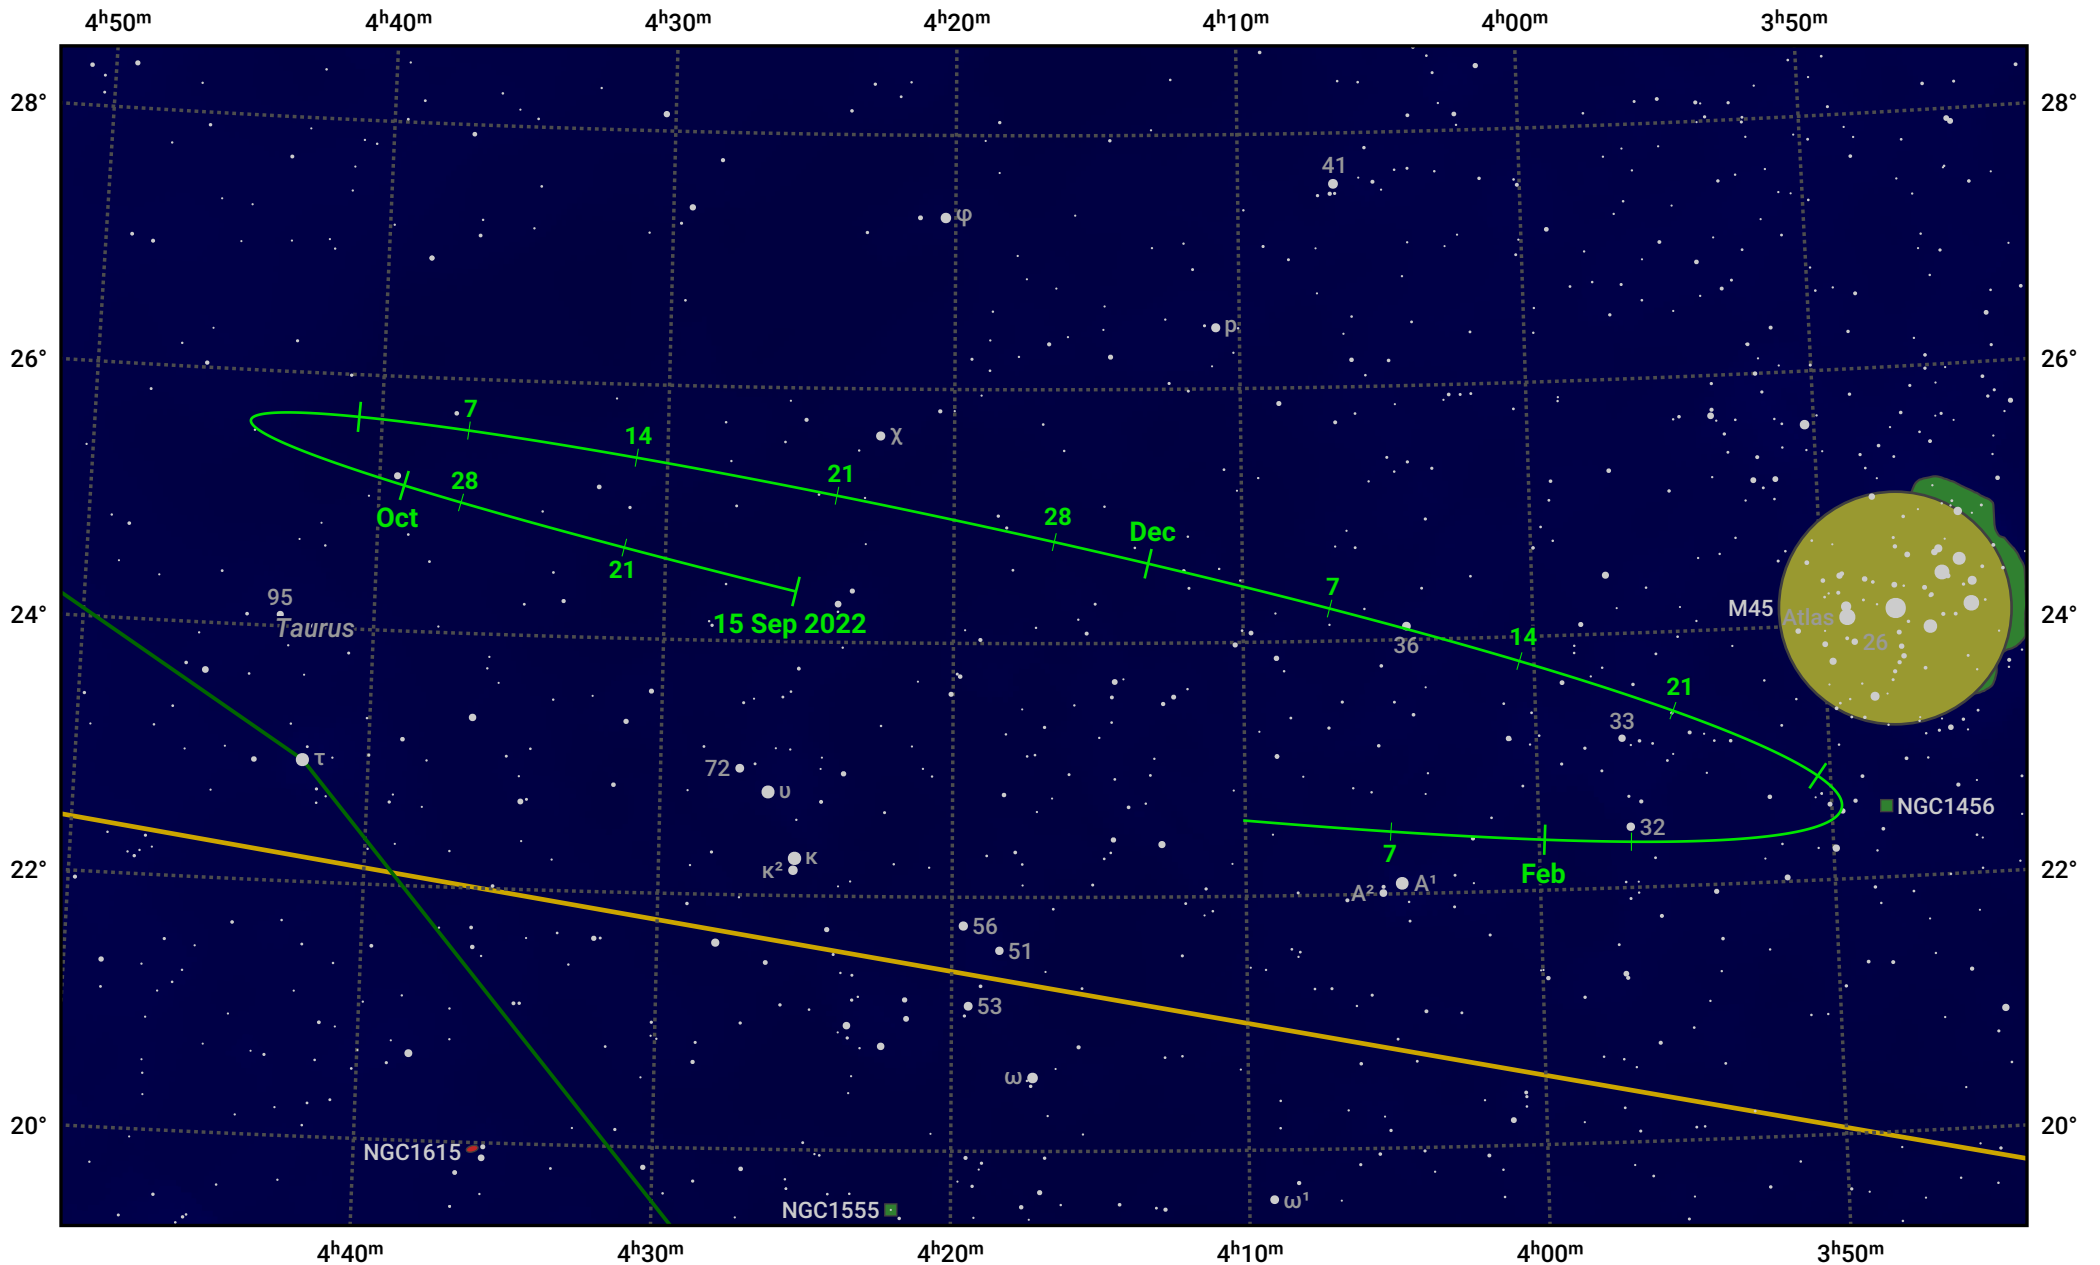

The path of Asteroid 30 Urania around opposition on 29 Nov 2022

© Dominic Ford 2011–2024. Date markers placed at midnight UTC. Downloaded from <https://in-the-sky.org>

Magnitude scale: 10.0 9.0 8.0 7.0 6.0 5.0 4.0 3.0 2.0

— Ecliptic Plane

- Galaxy
- Bright nebula
- Open cluster
- Globular cluster

Date	Mag	Phase
2022 Oct 1	11.1	95%
2022 Nov 1	10.4	98%
2022 Dec 1	9.7	100%
2023 Jan 1	10.7	98%
2023 Jan 31	11.4	95%
2023 Feb 1	11.4	95%